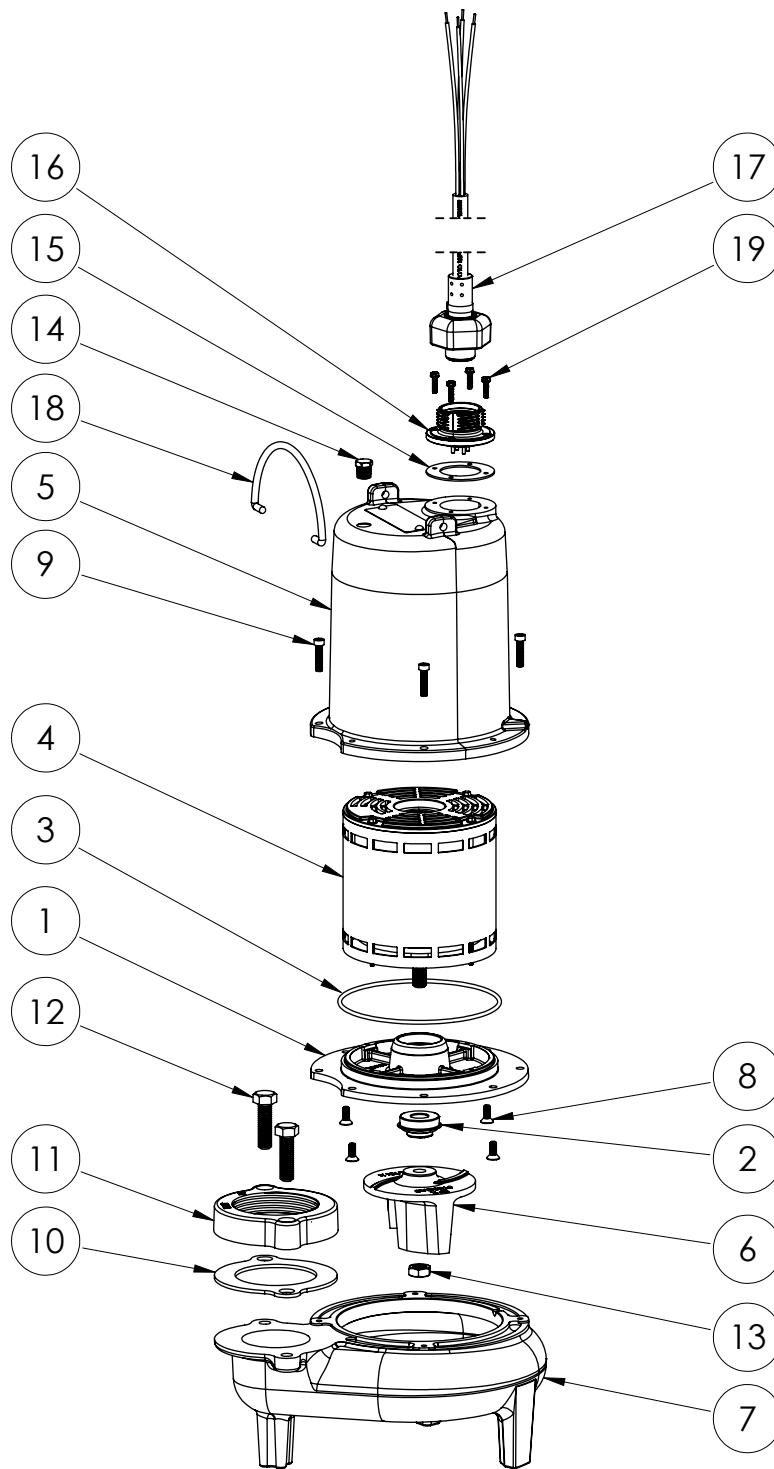

LEH104M3-2 (B61)

LEH104M3-2B61

**LEH104M3-2****LEH104M3-2 (B61)**

#	PART #	DESCRIPTION	QTY	Note
1	532600R	MOTOR SUPPORT PLATE	1	
2	5120000	5/8 INCH UNITIZED SHAFT SEAL	1	[1]
3	5617000	O-RING	1	
4	5338000	MOTOR	1	
5	531400R	MOTOR COVER	1	
6	K001487	51310A0 IMPELLER KIT, INCLUDES 5/8" JAM NUT	1	
7	531500R	VOLUTE HOUSING	1	
8	8018000	1/4-20 x 5/8 SLOTTED FLAT HEAD BOLT	4	
9	8091000	1/4-20 x 1 HEX SOCKET HEAD BOLT	4	
10	5129000	FLANGE GASKET, FITS 2" OR 3"	1	
11	K001222	3" DISCHARGE KIT	1	
12	8037000	1/2-13 x 1-3/4 STAINLESS STEEL BOLT	2	
13	8046000	1/2-20 HEX STAINLESS STEEL JAM NUT	1	
14	5071000	BRASS OIL PLUG	1	
15	5060000	CORD PLATE GASKET	1	
16	5629000	GRINDER CORDPLATE	1	
17	K001357	POWER CORD, 25FT	1	
18	K001095	STAINLESS STEEL HANDLE	1	
19	8064000	#8-32 x 5/8 HEX WASHER HEAD SCREW	4	

**PART NOTES:**

[1] - Part requires factory authorized service. Contact Liberty Pumps at 1-800-543-2550