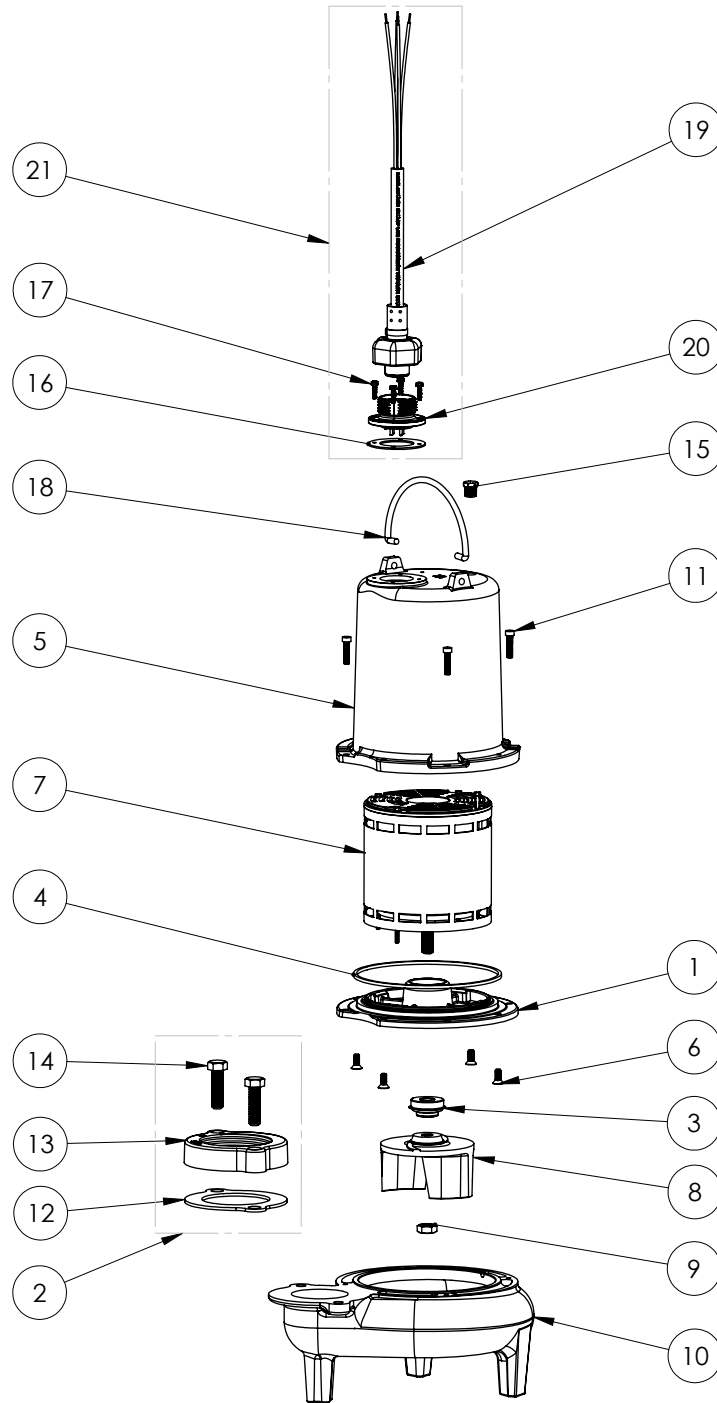

LEH104M3-2 (B25)

**LEH104M3-2****LEH104M3-2 (B25)**

#	PART #	DESCRIPTION	QTY	Note
1	510100R	MOTOR SUPPORT PLATE	1	
2	K001222	3" DISCHARGE KIT	1	
3	5120000	5/8 INCH UNITIZED SHAFT SEAL	1	[1]
4	5107000	MOTOR COVER SEALRING	1	[1]
5	527700R	MOTOR COVER	1	
6	8018000	1/4-20 x 5/8 SLOTTED FLAT HEAD BOLT	4	
7	5338000	MOTOR	1	
8	K001488	51300A0 IMPELLER KIT, INCLUDES 1/2" JAM NUT	1	
9	8046000	1/2-20 HEX STAINLESS STEEL JAM NUT	1	
10	510200R	VOLUTE HOUSING	1	
11	8091000	1/4-20 x 1 HEX SOCKET HEAD BOLT	4	
12	5129000	FLANGE GASKET, FITS 2" OR 3"	1	
13	8037000	1/2-13 x 1-3/4 STAINLESS STEEL BOLT	2	
14	5071000	BRASS OIL PLUG	1	
15	5060000	CORD PLATE GASKET	1	
16	8064000	#8-32 x 5/8 HEX WASHER HEAD SCREW	4	
17	K001095	STAINLESS STEEL HANDLE	1	
18	K001222	3" DISCHARGE KIT	1	
19	K001357	POWER CORD, 25FT	1	
20	5629000	GRINDER CORDPLATE	1	
21	K001150	POWER CORD KIT	1	

**PART NOTES:**

[1] - Part requires factory authorized service. Contact Liberty Pumps at 1-800-543-2550