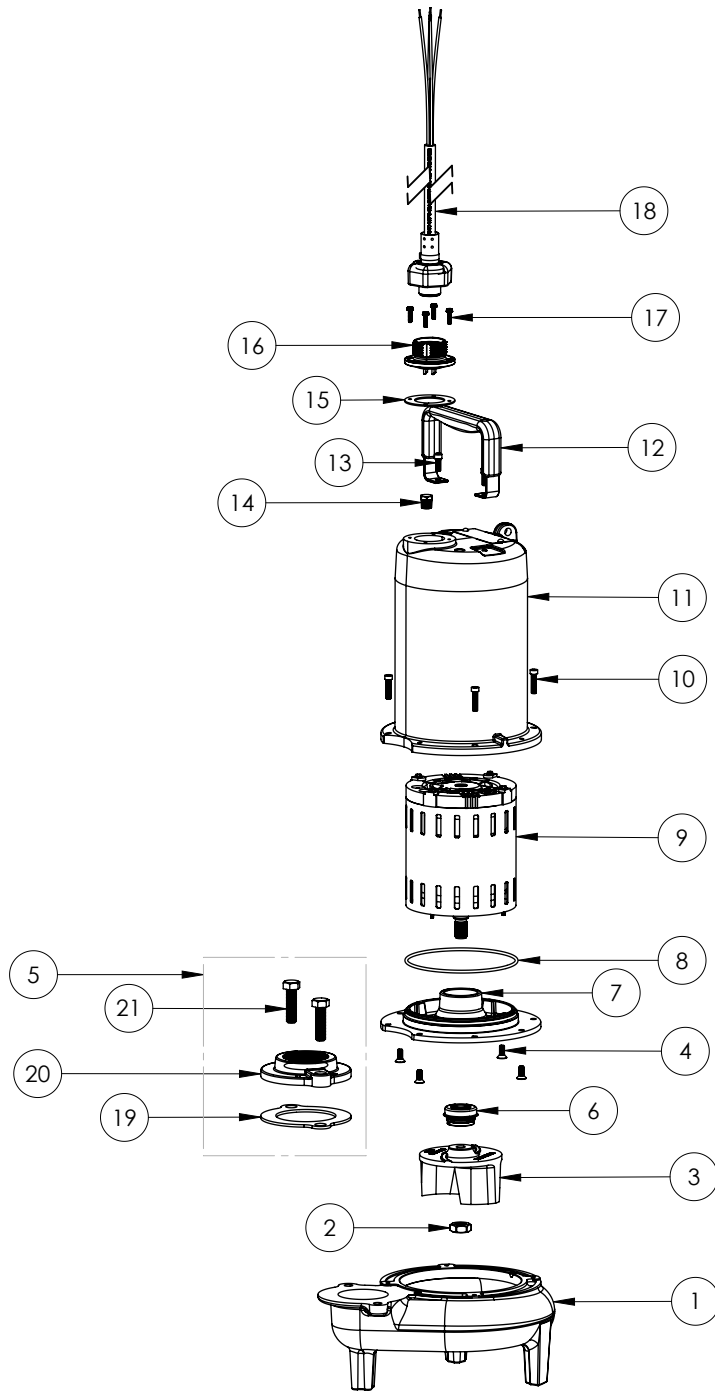

LEH104M2-3 (B75)

LEH104M2-3**LEH104M2-3 (B75)**

#	PART #	DESCRIPTION	QTY	Note
1	531500R	VOLUTE HOUSING	1	
2	5887000	NUT, JAM, 5/8-18 HEX S.S.	1	
3	K001489	51300B0 IMPELLER KIT, INCLUDES 5/8" JAM NUT	1	
4	8018000	1/4-20 x 5/8 SLOTTED FLAT HEAD BOLT	4	
5	K001221	2" DISCHARGE KIT	1	
6	5633000	3/4" UNITIZED SHAFT SEAL	1	[1]
7	537600R	MOTOR PLATE LE100 3PHASE	1	
8	5617000	O-RING	1	
9	5336000	MOTOR	1	
10	8091000	1/4-20 x 1 HEX SOCKET HEAD BOLT	4	
11	531400R	MOTOR COVER	1	
12	3411200	HANDLE	1	
13	8033000	#8 x 1/4 STAINLESS STEEL SCREW	2	
14	50710A0	PIPE PLUG, 1/4" HEX HD BRASS NPTF	1	
15	5060000	CORD PLATE GASKET	1	
16	K001216	5619000, CORDPLATE	1	
17	8064000	#8-32 x 5/8 HEX WASHER HEAD SCREW	4	
18	K001383	56310C0 35' CORD KIT	1	
19	5129000	FLANGE GASKET, FITS 2" OR 3"	1	
20	512100R	2" DISCHARGE FLANGE	1	
21	8037000	1/2-13 x 1-3/4 STAINLESS STEEL BOLT	1	

PART NOTES:

[1] - Part requires factory authorized service. Contact Liberty Pumps at 1-800-543-2550