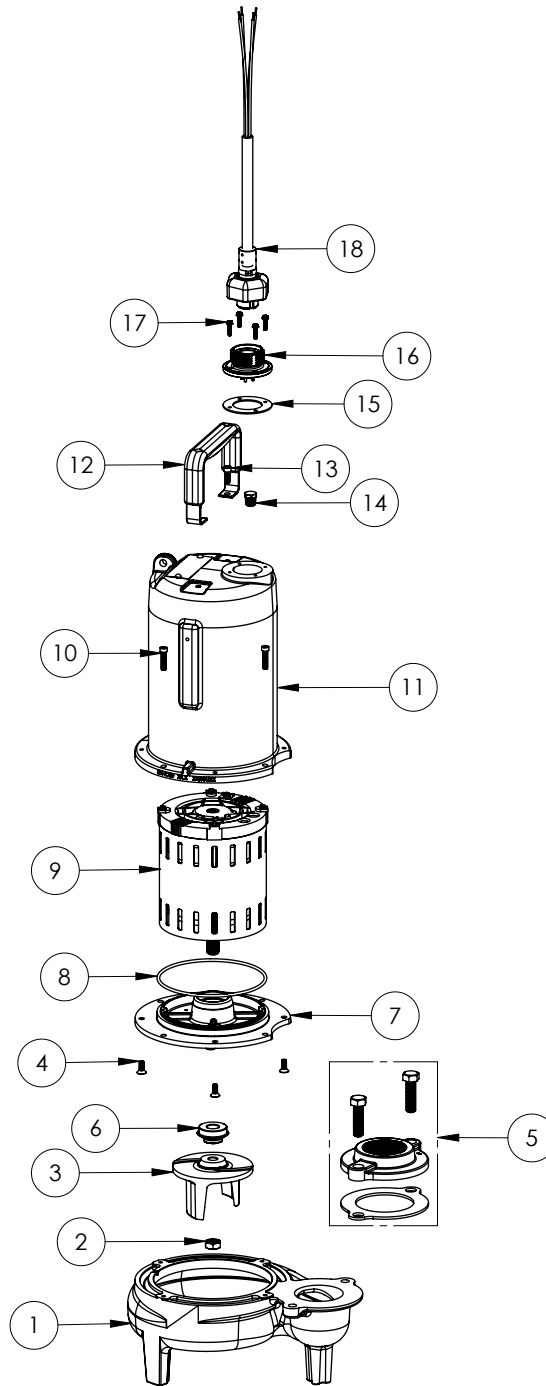

LEH104M2-3 (B72)

**LEH104M2-3****LEH104M2-3 (B72)**

#	PART #	DESCRIPTION	QTY	Note
1	531500R	VOLUTE HOUSING	1	
2	8046000	1/2-20 HEX STAINLESS STEEL JAM NUT	1	
3	K001488	51300A0 IMPELLER KIT, INCLUDES 1/2" JAM NUT	1	
4	8018000	1/4-20 x 5/8 SLOTTED FLAT HEAD BOLT	4	
5	K001221	2" DISCHARGE KIT	1	
6	5120000	5/8 INCH UNITIZED SHAFT SEAL	1	[1]
7	53260BR	MOTOR SUPPORT PLATE	1	
8	5617000	O-RING	1	
9	5336000	MOTOR	1	
10	8091000	1/4-20 x 1 HEX SOCKET HEAD BOLT	4	
11	531400R	MOTOR COVER	1	
12	3411200	HANDLE	1	
13	8033000	#8 x 1/4 STAINLESS STEEL SCREW	2	
14	5071000	BRASS OIL PLUG	1	
15	5060000	CORD PLATE GASKET	1	
16	K001216	5619000, CORDPLATE	1	
17	8064000	#8-32 x 5/8 HEX WASHER HEAD SCREW	4	
18	K001383	56310C0 35' CORD KIT	1	

**PART NOTES:**

[1] - Part requires factory authorized service. Contact Liberty Pumps at 1-800-543-2550