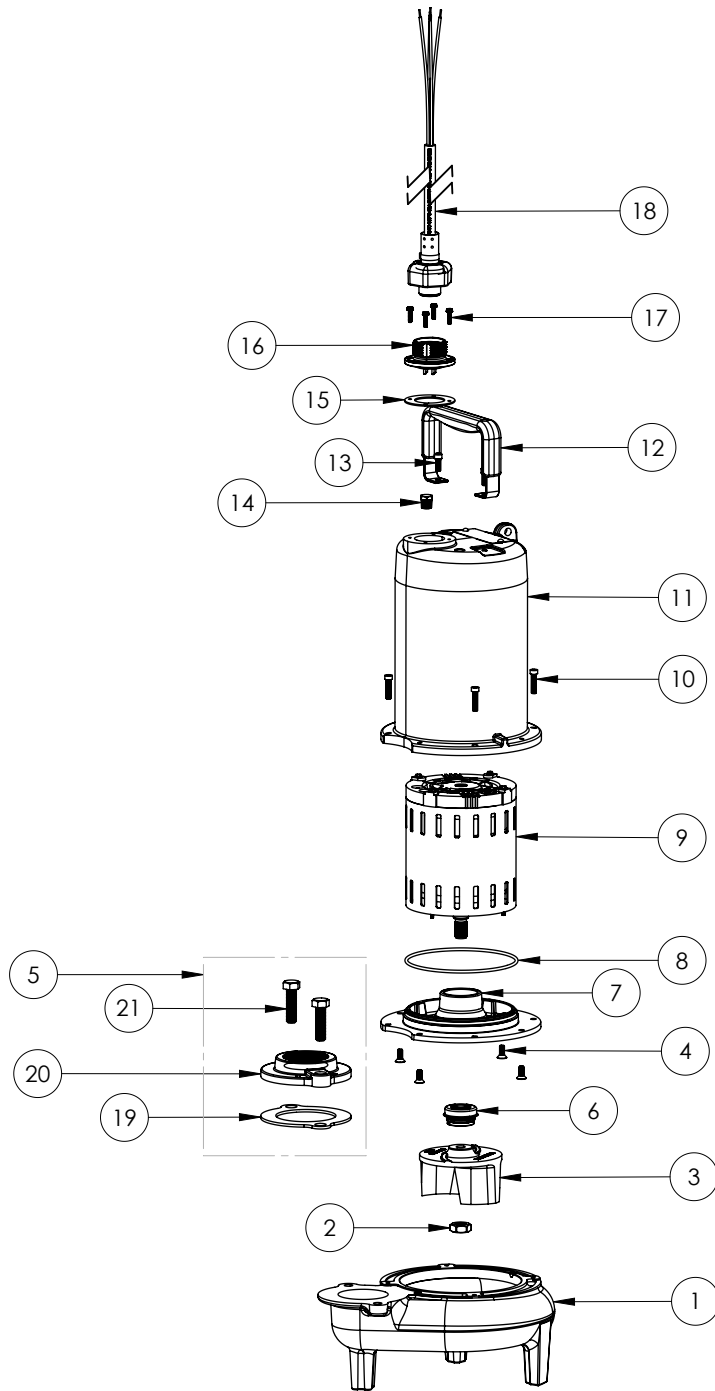

LEH104M2-2 (B75)

LEH104M2-2**LEH104M2-2 (B75)**

#	PART #	DESCRIPTION	QTY	Note
1	531500R	VOLUTE HOUSING	1	
2	5887000	NUT, JAM, 5/8-18 HEX S.S.	1	
3	K001489	51300B0 IMPELLER KIT, INCLUDES 5/8" JAM NUT	1	
4	8018000	1/4-20 x 5/8 SLOTTED FLAT HEAD BOLT	4	
5	K001221	2" DISCHARGE KIT	1	
6	5633000	3/4" UNITIZED SHAFT SEAL	1	[1]
7	537600R	MOTOR PLATE LE100 3PHASE	1	
8	5617000	O-RING	1	
9	5336000	MOTOR	1	
10	8091000	1/4-20 x 1 HEX SOCKET HEAD BOLT	4	
11	531400R	MOTOR COVER	1	
12	3411200	HANDLE	1	
13	8033000	#8 x 1/4 STAINLESS STEEL SCREW	2	
14	50710A0	PIPE PLUG, 1/4" HEX HD BRASS NPTF	1	
15	5060000	CORD PLATE GASKET	1	
16	K001216	5619000, CORDPLATE	1	
17	8064000	#8-32 x 5/8 HEX WASHER HEAD SCREW	4	
18	K001357	POWER CORD, 25FT	1	
19	5129000	FLANGE GASKET, FITS 2" OR 3"	1	
20	512100R	2" DISCHARGE FLANGE	1	
21	8037000	1/2-13 x 1-3/4 STAINLESS STEEL BOLT	1	

PART NOTES:

[1] - Part requires factory authorized service. Contact Liberty Pumps at 1-800-543-2550