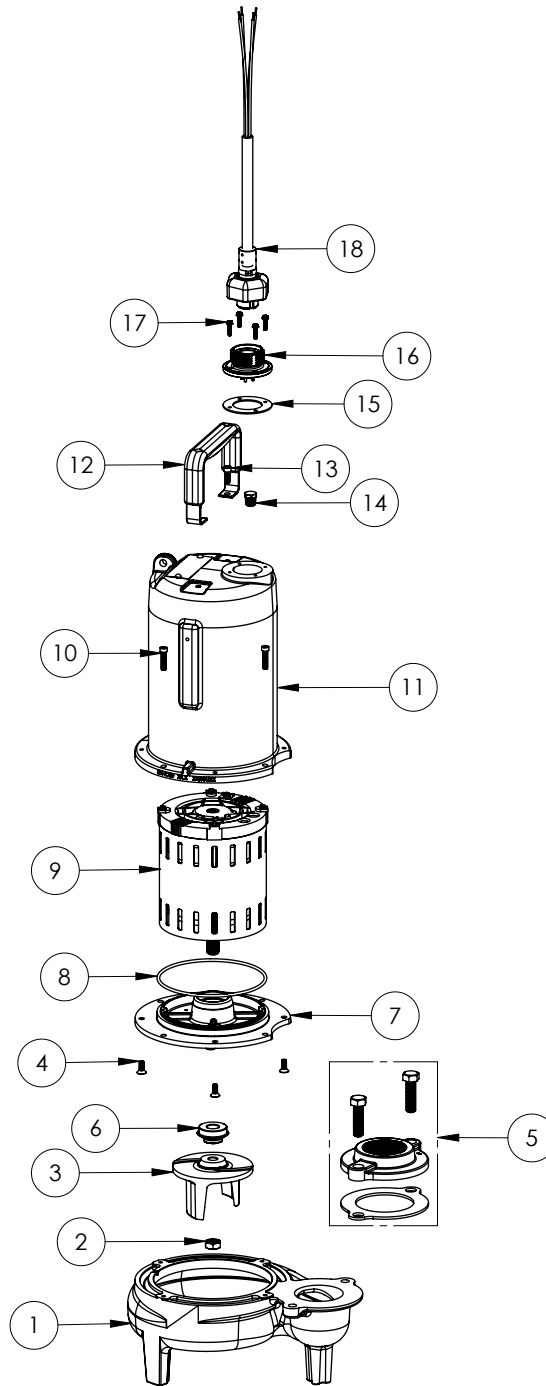

LEH104M2-2 (B72)

LEH104M2-2**LEH104M2-2 (B72)**

#	PART #	DESCRIPTION	QTY	Note
1	531500R	VOLUTE HOUSING	1	
2	8046000	1/2-20 HEX STAINLESS STEEL JAM NUT	1	
3	K001488	51300A0 IMPELLER KIT, INCLUDES 1/2" JAM NUT	1	
4	8018000	1/4-20 x 5/8 SLOTTED FLAT HEAD BOLT	4	
5	K001221	2" DISCHARGE KIT	1	
6	5120000	5/8 INCH UNITIZED SHAFT SEAL	1	[1]
7	53260BR	MOTOR SUPPORT PLATE	1	
8	5617000	O-RING	1	
9	5336000	MOTOR	1	
10	8091000	1/4-20 x 1 HEX SOCKET HEAD BOLT	4	
11	531400R	MOTOR COVER	1	
12	3411200	HANDLE	1	
13	8033000	#8 x 1/4 STAINLESS STEEL SCREW	2	
14	5071000	BRASS OIL PLUG	1	
15	5060000	CORD PLATE GASKET	1	
16	K001216	5619000, CORDPLATE	1	
17	8064000	#8-32 x 5/8 HEX WASHER HEAD SCREW	4	
18	K001357	POWER CORD, 25FT	1	

PART NOTES:

[1] - Part requires factory authorized service. Contact Liberty Pumps at 1-800-543-2550