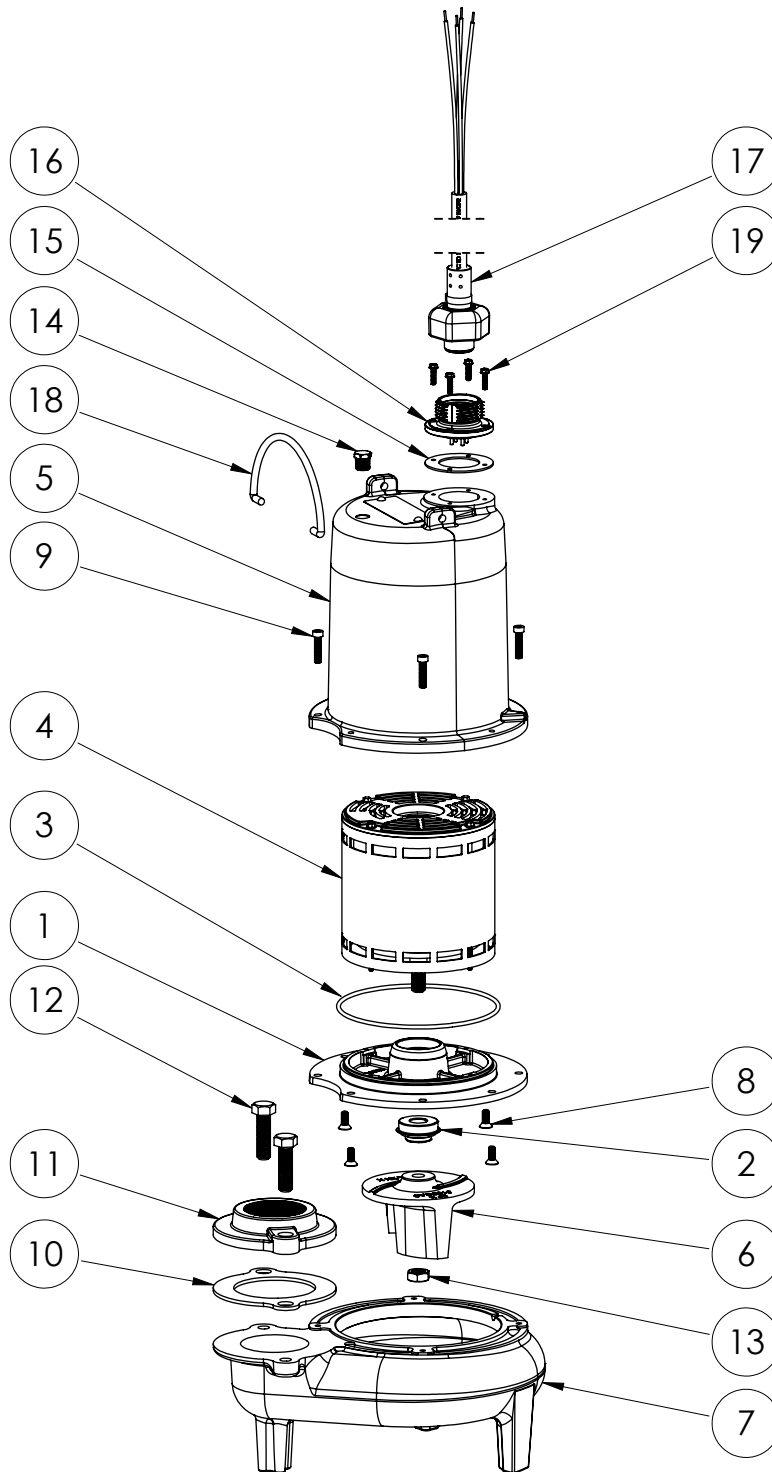

LEH104M2-2 (B61)

LEH104M2-2B61

LEH104M2-2**LEH104M2-2 (B61)**

#	PART #	DESCRIPTION	QTY	Note
1	532600R	MOTOR SUPPORT PLATE	1	
2	5120000	5/8 INCH UNITIZED SHAFT SEAL	1	[1]
3	5617000	O-RING	1	
4	5338000	MOTOR	1	
5	531400R	MOTOR COVER	1	
6	K001487	51310A0 IMPELLER KIT, INCLUDES 5/8" JAM NUT	1	
7	531500R	VOLUTE HOUSING	1	
8	8018000	1/4-20 x 5/8 SLOTTED FLAT HEAD BOLT	4	
9	8091000	1/4-20 x 1 HEX SOCKET HEAD BOLT	4	
10	5129000	FLANGE GASKET, FITS 2" OR 3"	1	
11	K001221	2" DISCHARGE KIT	1	
12	8037000	1/2-13 x 1-3/4 STAINLESS STEEL BOLT	2	
13	8046000	1/2-20 HEX STAINLESS STEEL JAM NUT	1	
14	5071000	BRASS OIL PLUG	1	
15	5060000	CORD PLATE GASKET	1	
16	5629000	GRINDER CORDPLATE	1	
17	K001357	POWER CORD, 25FT	1	
18	K001095	STAINLESS STEEL HANDLE	1	
19	8064000	#8-32 x 5/8 HEX WASHER HEAD SCREW	4	

PART NOTES:

[1] - Part requires factory authorized service. Contact Liberty Pumps at 1-800-543-2550