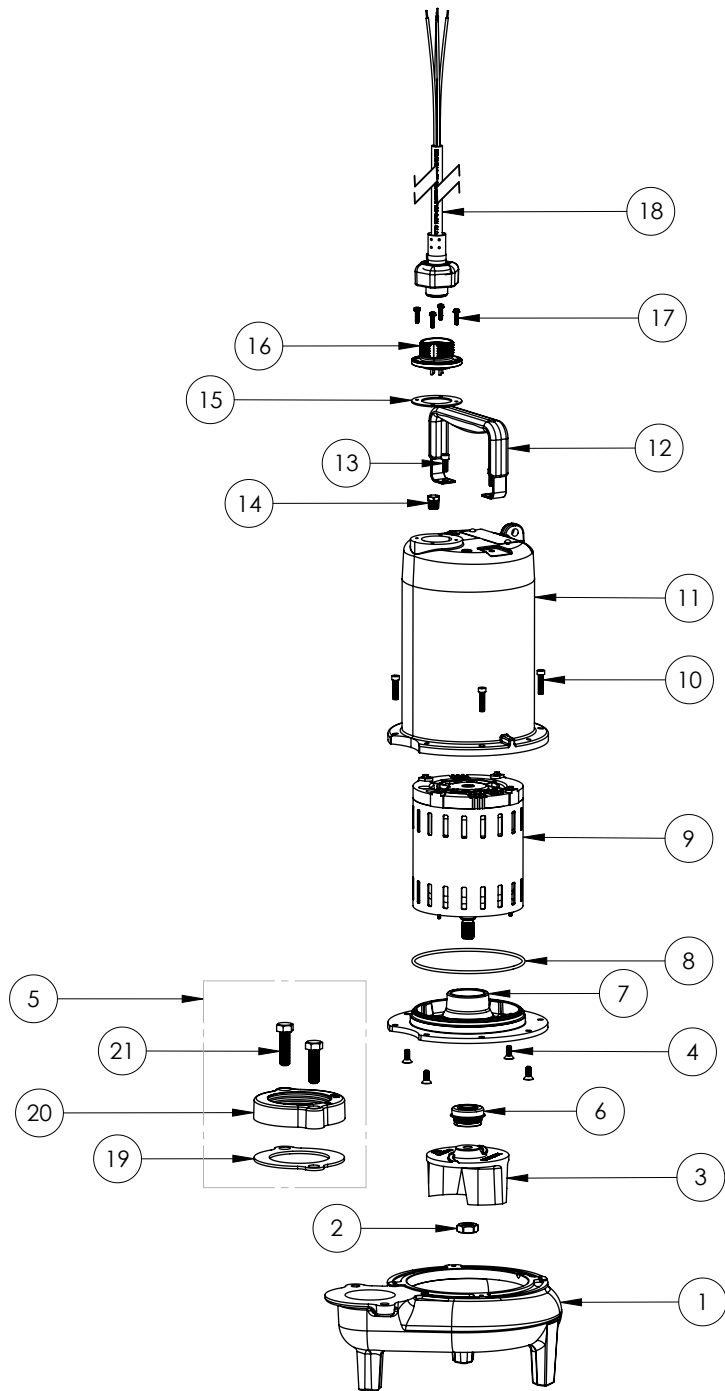

LEH103M3-3 (B75)

LEH103M3-3**LEH103M3-3 (B75)**

#	PART #	DESCRIPTION	QTY	Note
1	531500R	VOLUTE HOUSING	1	
2	5887000	NUT, JAM, 5/8-18 HEX S.S.	1	
3	K001489	51300B0 IMPELLER KIT, INCLUDES 5/8" JAM NUT	1	
4	8018000	1/4-20 x 5/8 SLOTTED FLAT HEAD BOLT	4	
5	K001222	3" DISCHARGE KIT	1	
6	5633000	3/4" UNITIZED SHAFT SEAL	1	[1]
7	537600R	MOTOR PLATE LE100 3PHASE	1	
8	5617000	O-RING	1	
9	5336000	MOTOR	1	
10	8091000	1/4-20 x 1 HEX SOCKET HEAD BOLT	4	
11	531400R	MOTOR COVER	1	
12	3411200	HANDLE	1	
13	8033000	#8 x 1/4 STAINLESS STEEL SCREW	2	
14	50710A0	PIPE PLUG, 1/4" HEX HD BRASS NPTF	1	
15	5060000	CORD PLATE GASKET	1	
16	K001216	5619000, CORDPLATE	1	
17	8064000	#8-32 x 5/8 HEX WASHER HEAD SCREW	4	
18	K001383	56310C0 35' CORD KIT	1	
19	5129000	FLANGE GASKET, FITS 2" OR 3"	1	
20	512200R	3" DISCHARGE FLANGE	1	
21	8037000	1/2-13 x 1-3/4 STAINLESS STEEL BOLT	2	

PART NOTES:

[1] - Part requires factory authorized service. Contact Liberty Pumps at 1-800-543-2550