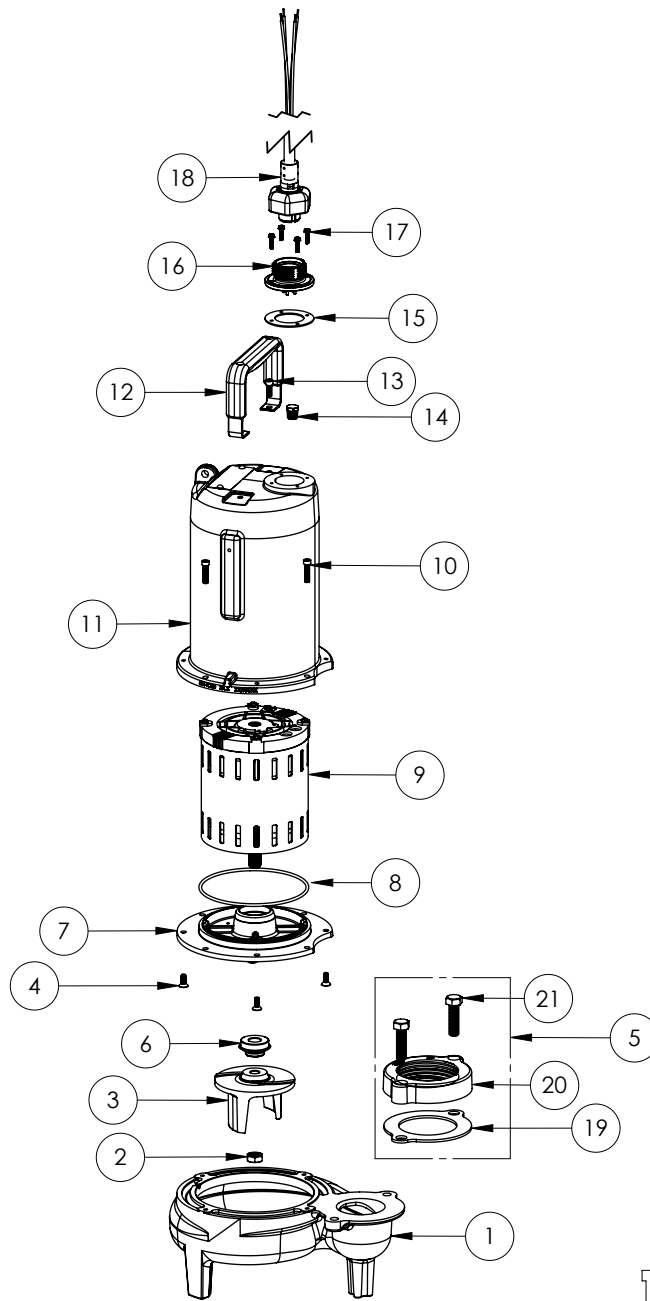

LEH103M3-3 (B72)

LEH103M3-3**LEH103M3-3 (B72)**

#	PART #	DESCRIPTION	QTY	Note
1	531500R	VOLUTE HOUSING	1	
2	8046000	1/2-20 HEX STAINLESS STEEL JAM NUT	1	
3	K001488	51300A0 IMPELLER KIT, INCLUDES 1/2" JAM NUT	1	
4	8018000	1/4-20 x 5/8 SLOTTED FLAT HEAD BOLT	4	
5	K001222	3" DISCHARGE KIT	1	
6	5120000	5/8 INCH UNITIZED SHAFT SEAL	1	[1]
7	53260BR	MOTOR SUPPORT PLATE	1	
8	5617000	O-RING	1	
9	5336000	MOTOR	1	
10	8091000	1/4-20 x 1 HEX SOCKET HEAD BOLT	4	
11	531400R	MOTOR COVER	1	
12	3411200	HANDLE	1	
13	8033000	#8 x 1/4 STAINLESS STEEL SCREW	2	
14	5071000	BRASS OIL PLUG	1	
15	5060000	CORD PLATE GASKET	1	
16	K001216	5619000, CORDPLATE	1	
17	8064000	#8-32 x 5/8 HEX WASHER HEAD SCREW	4	
18	K001383	56310C0 35' CORD KIT	1	
19	5129000	FLANGE GASKET, FITS 2" OR 3"	1	
20	512200R	3" DISCHARGE FLANGE	1	
21	8037000	1/2-13 x 1-3/4 STAINLESS STEEL BOLT	1	

PART NOTES:

[1] - Part requires factory authorized service. Contact Liberty Pumps at 1-800-543-2550