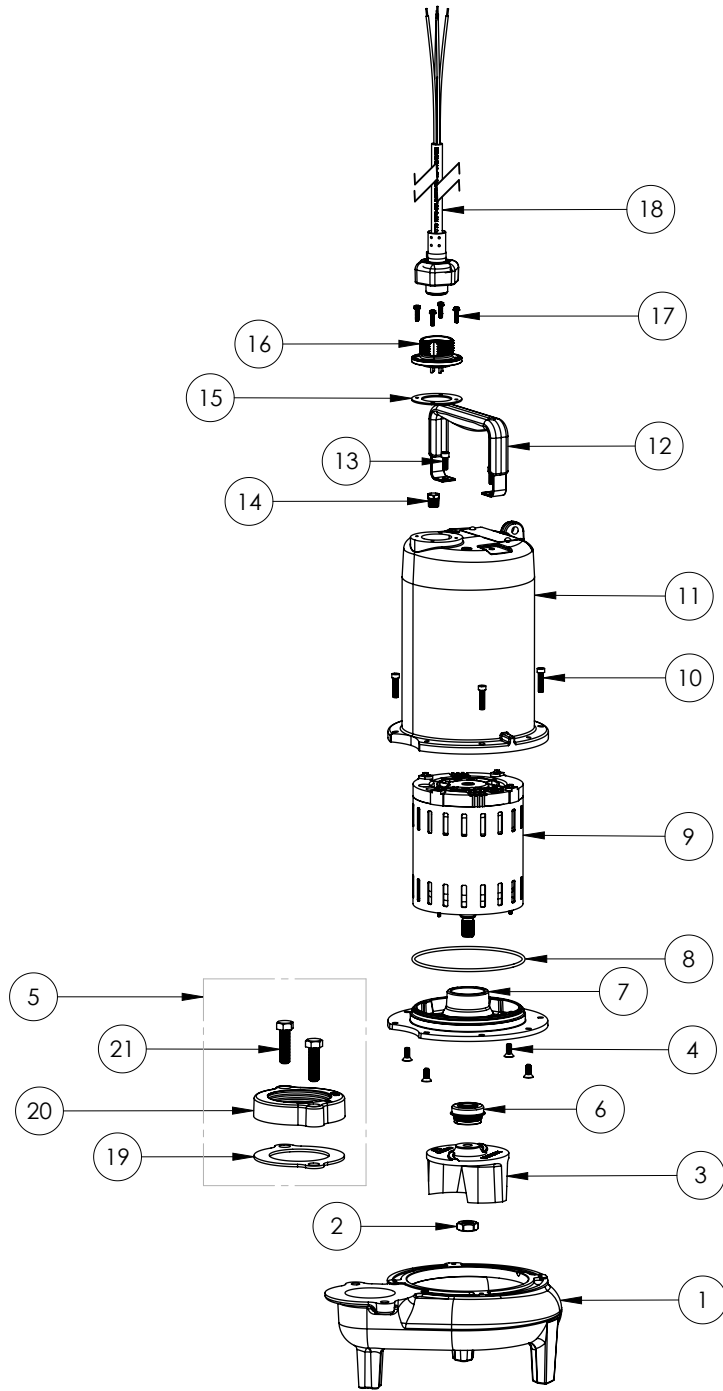

LEH103M3-2 (B75)

**LEH103M3-2****LEH103M3-2 (B75)**

#	PART #	DESCRIPTION	QTY	Note
1	531500R	VOLUTE HOUSING	1	
2	5887000	NUT, JAM, 5/8-18 HEX S.S.	1	
3	K001489	51300B0 IMPELLER KIT, INCLUDES 5/8" JAM NUT	1	
4	8018000	1/4-20 x 5/8 SLOTTED FLAT HEAD BOLT	4	
5	K001222	3" DISCHARGE KIT	1	
6	5633000	3/4" UNITIZED SHAFT SEAL	1	[1]
7	537600R	MOTOR PLATE LE100 3PHASE	1	
8	5617000	O-RING	1	
9	5336000	MOTOR	1	
10	8091000	1/4-20 x 1 HEX SOCKET HEAD BOLT	4	
11	531400R	MOTOR COVER	1	
12	3411200	HANDLE	1	
13	8033000	#8 x 1/4 STAINLESS STEEL SCREW	2	
14	50710A0	PIPE PLUG, 1/4" HEX HD BRASS NPTF	1	
15	5060000	CORD PLATE GASKET	1	
16	K001216	5619000, CORDPLATE	1	
17	8064000	#8-32 x 5/8 HEX WASHER HEAD SCREW	4	
18	K001357	POWER CORD, 25FT	1	
19	5129000	FLANGE GASKET, FITS 2" OR 3"	1	
20	512200R	3" DISCHARGE FLANGE	1	
21	8037000	1/2-13 x 1-3/4 STAINLESS STEEL BOLT	2	

**PART NOTES:**

[1] - Part requires factory authorized service. Contact Liberty Pumps at 1-800-543-2550