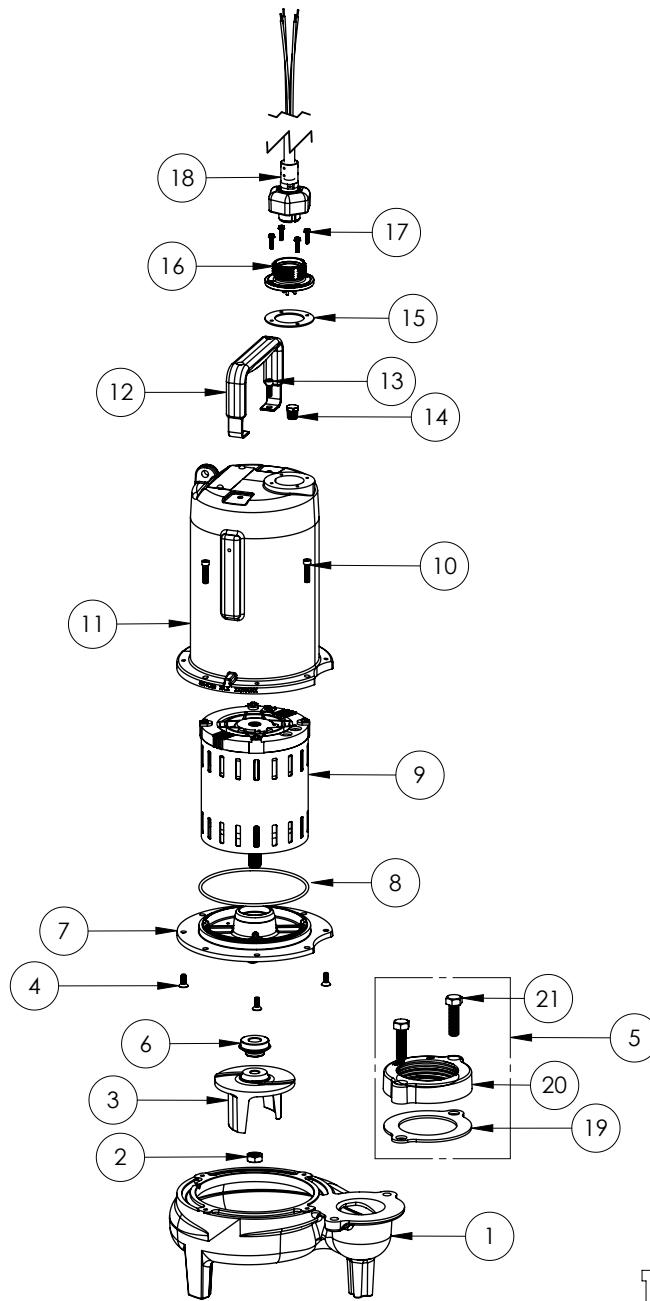

LEH103M3-2 (B72)

**LEH103M3-2****LEH103M3-2 (B72)**

#	PART #	DESCRIPTION	QTY	Note
1	531500R	VOLUTE HOUSING	1	
2	8046000	1/2-20 HEX STAINLESS STEEL JAM NUT	1	
3	K001488	51300A0 IMPELLER KIT, INCLUDES 1/2" JAM NUT	1	
4	8018000	1/4-20 x 5/8 SLOTTED FLAT HEAD BOLT	4	
5	K001222	3" DISCHARGE KIT	1	
6	5120000	5/8 INCH UNITIZED SHAFT SEAL	1	[1]
7	53260BR	MOTOR SUPPORT PLATE	1	
8	5617000	O-RING	1	
9	5336000	MOTOR	1	
10	8091000	1/4-20 x 1 HEX SOCKET HEAD BOLT	4	
11	531400R	MOTOR COVER	1	
12	3411200	HANDLE	1	
13	8033000	#8 x 1/4 STAINLESS STEEL SCREW	2	
14	5071000	BRASS OIL PLUG	1	
15	5060000	CORD PLATE GASKET	1	
16	K001216	5619000, CORDPLATE	1	
17	8064000	#8-32 x 5/8 HEX WASHER HEAD SCREW	4	
18	K001357	POWER CORD, 25FT	1	
19	5129000	FLANGE GASKET, FITS 2" OR 3"	1	
20	512200R	3" DISCHARGE FLANGE	1	
21	8037000	1/2-13 x 1-3/4 STAINLESS STEEL BOLT	1	

**PART NOTES:**

[1] - Part requires factory authorized service. Contact Liberty Pumps at 1-800-543-2550