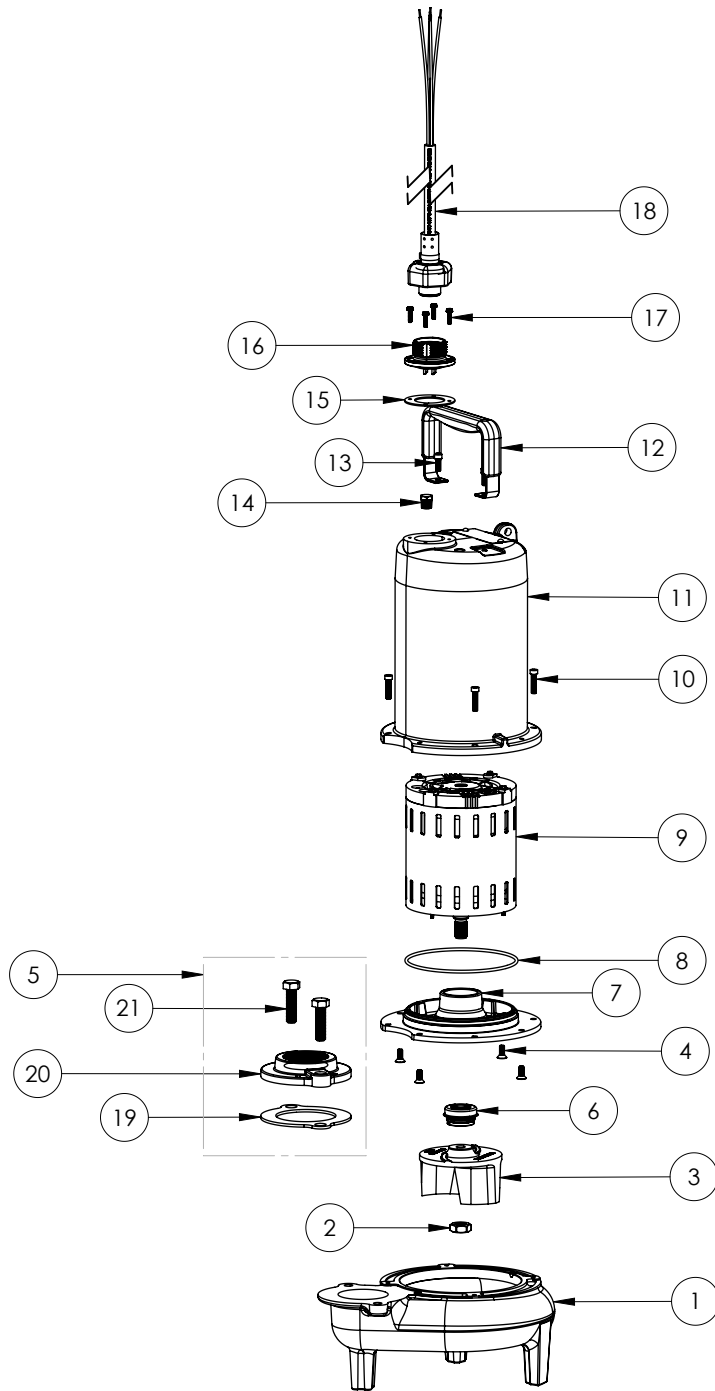

LEH103M2-3 (B75)

**LEH103M2-3****LEH103M2-3 (B75)**

#	PART #	DESCRIPTION	QTY	Note
1	531500R	VOLUTE HOUSING	1	
2	5887000	NUT, JAM, 5/8-18 HEX S.S.	1	
3	K001489	51300B0 IMPELLER KIT, INCLUDES 5/8" JAM NUT	1	
4	8018000	1/4-20 x 5/8 SLOTTED FLAT HEAD BOLT	4	
5	K001221	2" DISCHARGE KIT	1	
6	5633000	3/4" UNITIZED SHAFT SEAL	1	[1]
7	537600R	MOTOR PLATE LE100 3PHASE	1	
8	5617000	O-RING	1	
9	5336000	MOTOR	1	
10	8091000	1/4-20 x 1 HEX SOCKET HEAD BOLT	4	
11	531400R	MOTOR COVER	1	
12	3411200	HANDLE	1	
13	8033000	#8 x 1/4 STAINLESS STEEL SCREW	2	
14	50710A0	PIPE PLUG, 1/4" HEX HD BRASS NPTF	1	
15	5060000	CORD PLATE GASKET	1	
16	K001216	5619000, CORDPLATE	1	
17	8064000	#8-32 x 5/8 HEX WASHER HEAD SCREW	4	
18	K001383	56310C0 35' CORD KIT	1	
19	5129000	FLANGE GASKET, FITS 2" OR 3"	1	
20	512100R	2" DISCHARGE FLANGE	1	
21	8037000	1/2-13 x 1-3/4 STAINLESS STEEL BOLT	2	

**PART NOTES:**

[1] - Part requires factory authorized service. Contact Liberty Pumps at 1-800-543-2550