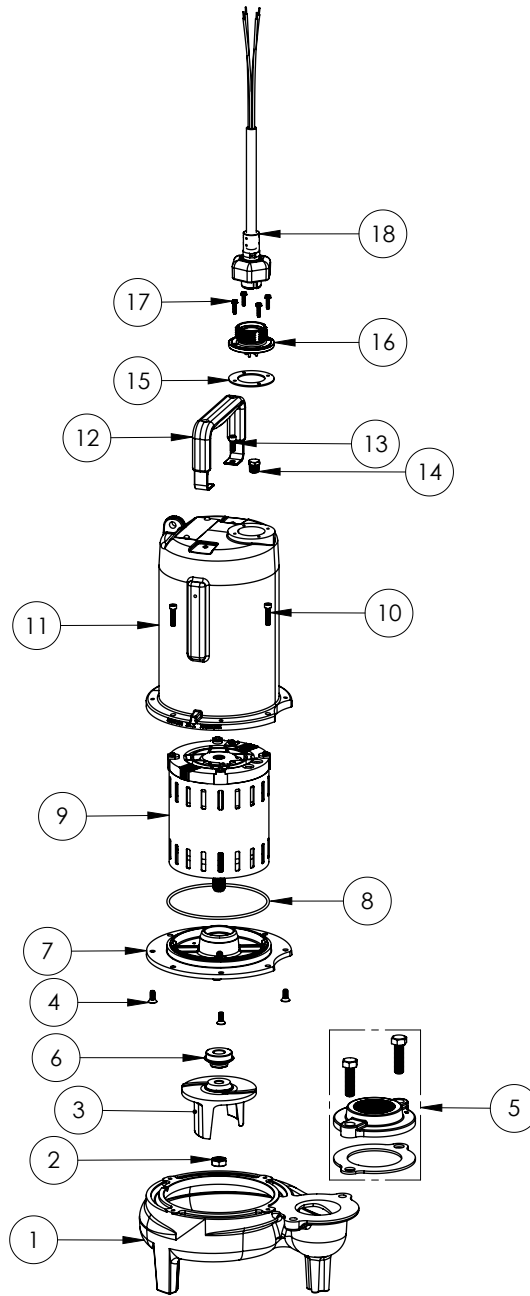

LEH103M2-3 (B72)

**LEH103M2-3****LEH103M2-3 (B72)**

#	PART #	DESCRIPTION	QTY	Note
1	531500R	VOLUTE HOUSING	1	
2	8046000	1/2-20 HEX STAINLESS STEEL JAM NUT	1	
3	K001488	51300A0 IMPELLER KIT, INCLUDES 1/2" JAM NUT	1	
4	8018000	1/4-20 x 5/8 SLOTTED FLAT HEAD BOLT	4	
5	K001221	2" DISCHARGE KIT	1	
6	5120000	5/8 INCH UNITIZED SHAFT SEAL	1	[1]
7	53260BR	MOTOR SUPPORT PLATE	1	
8	5617000	O-RING	1	
9	5336000	MOTOR	1	
10	8091000	1/4-20 x 1 HEX SOCKET HEAD BOLT	4	
11	531400R	MOTOR COVER	1	
12	3411200	HANDLE	1	
13	8033000	#8 x 1/4 STAINLESS STEEL SCREW	2	
14	5071000	BRASS OIL PLUG	1	
15	5060000	CORD PLATE GASKET	1	
16	K001216	5619000, CORDPLATE	1	
17	8064000	#8-32 x 5/8 HEX WASHER HEAD SCREW	4	
18	K001357	POWER CORD, 25FT	1	

**PART NOTES:**

[1] - Part requires factory authorized service. Contact Liberty Pumps at 1-800-543-2550