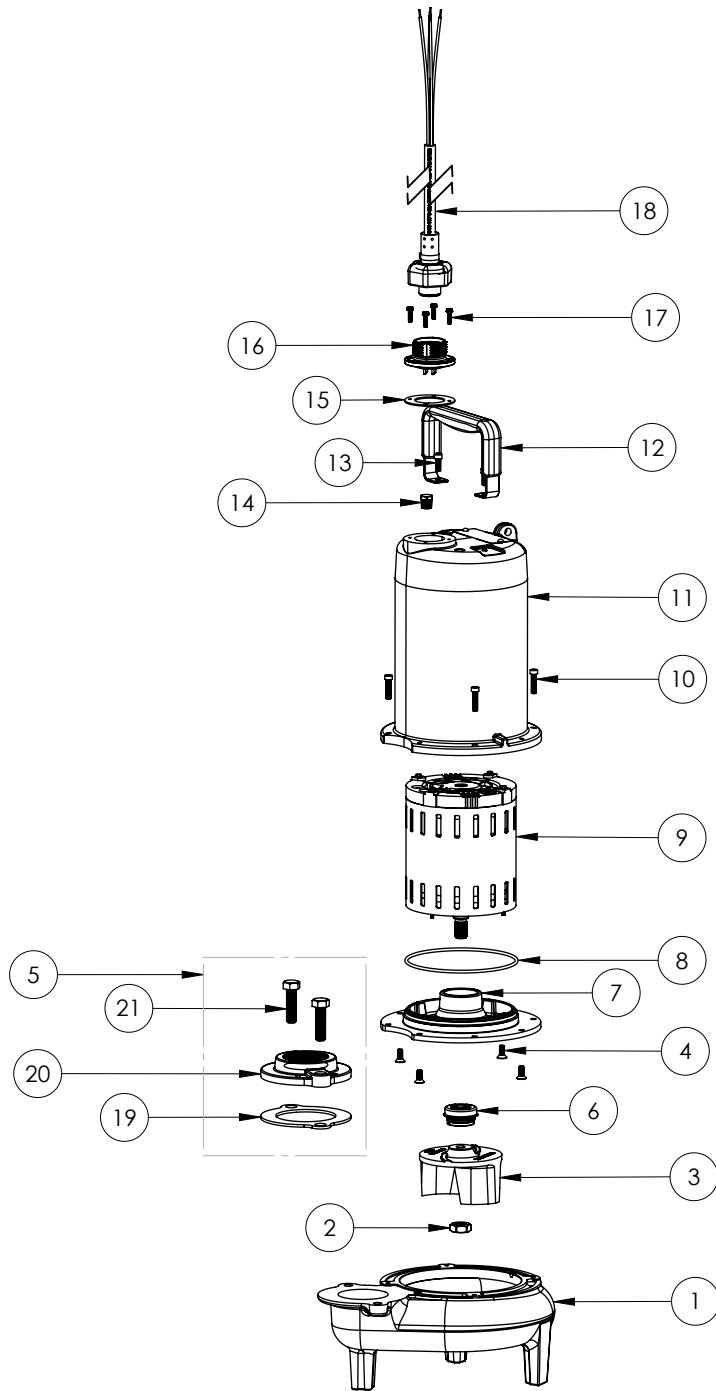

LEH103M2-2 (B75)

LEH103M2-2**LEH103M2-2 (B75)**

#	PART #	DESCRIPTION	QTY	Note
1	531500R	VOLUTE HOUSING	1	
2	5887000	NUT, JAM, 5/8-18 HEX S.S.	1	
3	K001489	51300B0 IMPELLER KIT, INCLUDES 5/8" JAM NUT	1	
4	8018000	1/4-20 x 5/8 SLOTTED FLAT HEAD BOLT	4	
5	K001221	2" DISCHARGE KIT	1	
6	5633000	3/4" UNITIZED SHAFT SEAL	1	[1]
7	537600R	MOTOR PLATE LE100 3PHASE	1	
8	5617000	O-RING	1	
9	5335000	MOTOR	1	
10	8091000	1/4-20 x 1 HEX SOCKET HEAD BOLT	4	
11	531400R	MOTOR COVER	1	
12	3411200	HANDLE	1	
13	8033000	#8 x 1/4 STAINLESS STEEL SCREW	2	
14	50710A0	PIPE PLUG, 1/4" HEX HD BRASS NPTF	1	
15	5060000	CORD PLATE GASKET	1	
16	K001216	5619000, CORDPLATE	1	
17	8064000	#8-32 x 5/8 HEX WASHER HEAD SCREW	4	
18	K001357	POWER CORD, 25FT	1	
19	5129000	FLANGE GASKET, FITS 2" OR 3"	1	
20	512100R	2" DISCHARGE FLANGE	1	
21	8037000	1/2-13 x 1-3/4 STAINLESS STEEL BOLT	2	

PART NOTES:

[1] - Part requires factory authorized service. Contact Liberty Pumps at 1-800-543-2550