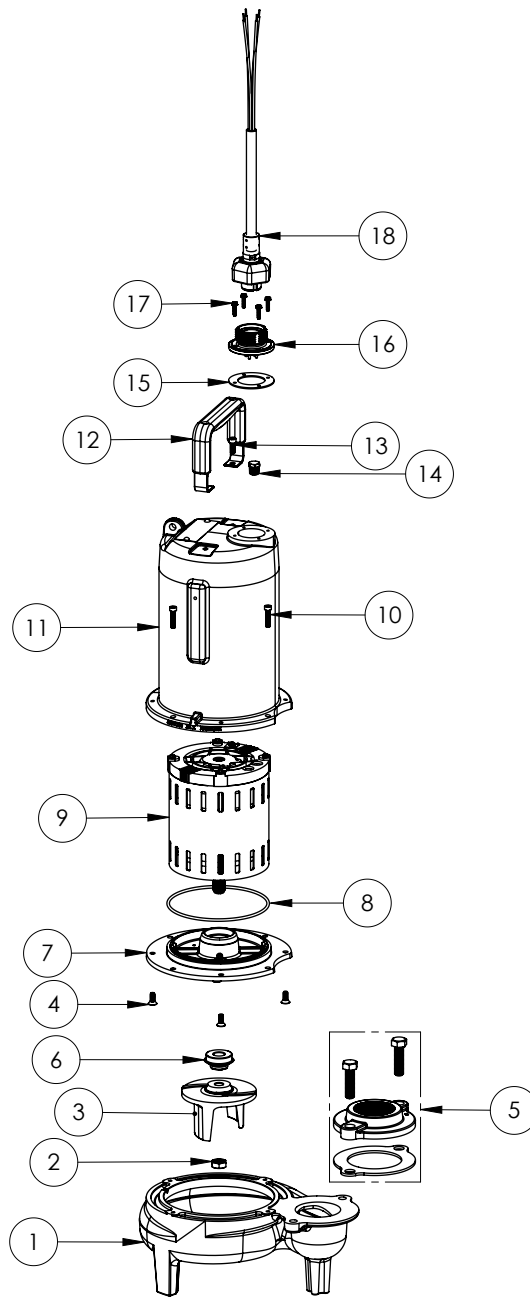

LEH103M2-2 (B72)

**LEH103M2-2****LEH103M2-2 (B72)**

#	PART #	DESCRIPTION	QTY	Note
1	531500R	VOLUTE HOUSING	1	
2	8046000	1/2-20 HEX STAINLESS STEEL JAM NUT	1	
3	K001488	51300A0 IMPELLER KIT, INCLUDES 1/2" JAM NUT	1	
4	8018000	1/4-20 x 5/8 SLOTTED FLAT HEAD BOLT	4	
5	K001221	2" DISCHARGE KIT	1	
6	5120000	5/8 INCH UNITIZED SHAFT SEAL	1	[1]
7	53260BR	MOTOR SUPPORT PLATE	1	
8	5617000	O-RING	1	
9	5336000	MOTOR	1	
10	8091000	1/4-20 x 1 HEX SOCKET HEAD BOLT	4	
11	531400R	MOTOR COVER	1	
12	3411200	HANDLE	1	
13	8033000	#8 x 1/4 STAINLESS STEEL SCREW	2	
14	5071000	BRASS OIL PLUG	1	
15	5060000	CORD PLATE GASKET	1	
16	K001216	5619000, CORDPLATE	1	
17	8064000	#8-32 x 5/8 HEX WASHER HEAD SCREW	4	
18	K001357	POWER CORD, 25FT	1	

**PART NOTES:**

[1] - Part requires factory authorized service. Contact Liberty Pumps at 1-800-543-2550