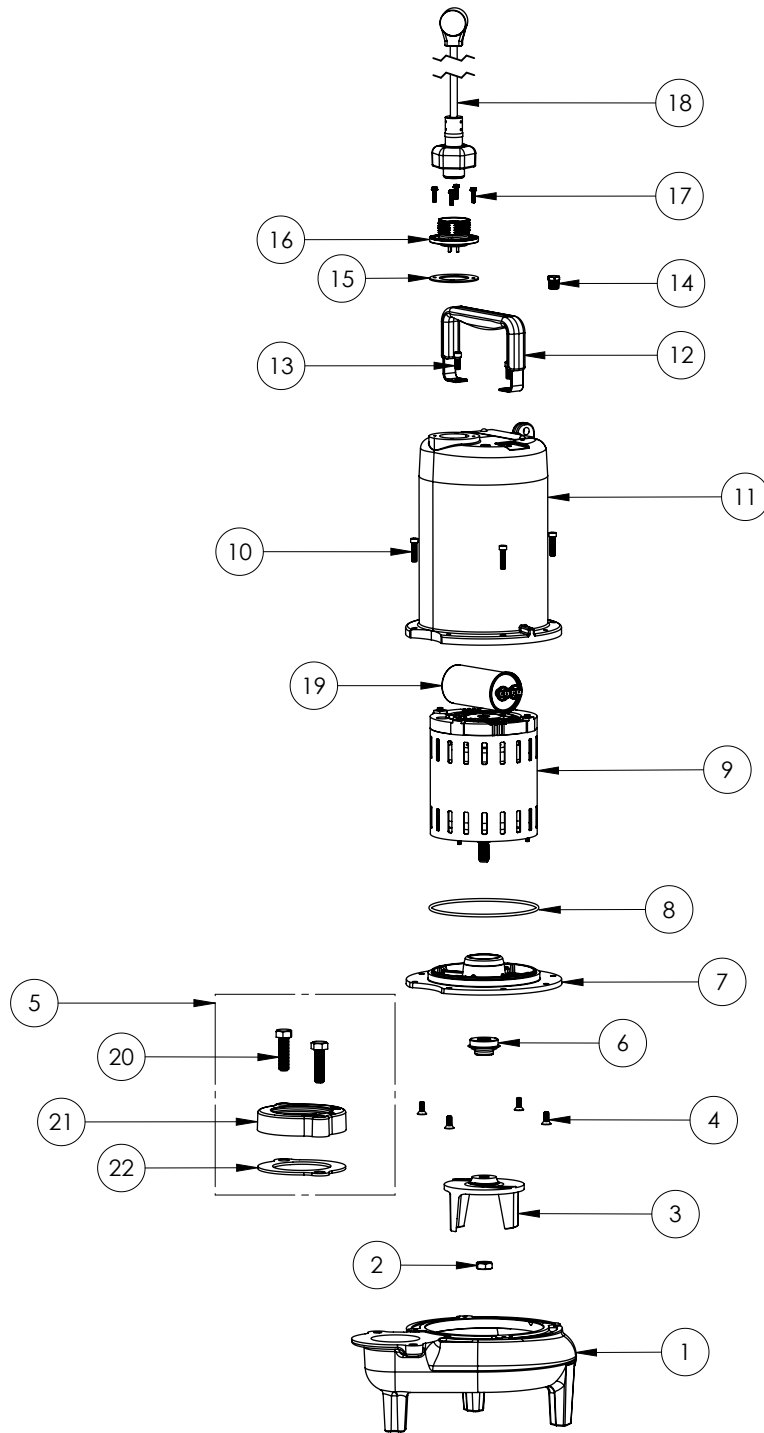

LEH102M3 (B72)

LEH102M3**LEH102M3 (B72)**

| # | PART # | DESCRIPTION | QTY | Note |
|----|---------|---|-----|------|
| 1 | 531500R | VOLUTE HOUSING | 1 | |
| 2 | 8046000 | 1/2-20 HEX STAINLESS STEEL JAM NUT | 1 | |
| 3 | K001488 | 51300A0 IMPELLER KIT, INCLUDES 1/2" JAM NUT | 1 | |
| 4 | 8018000 | 1/4-20 x 5/8 SLOTTED FLAT HEAD BOLT | 4 | |
| 5 | K001222 | 3" DISCHARGE KIT | 1 | |
| 6 | 5120000 | 5/8 INCH UNITIZED SHAFT SEAL | 1 | [1] |
| 7 | 53260BR | MOTOR SUPPORT PLATE | 1 | |
| 8 | 5617000 | O-RING | 1 | |
| 9 | 5335000 | MOTOR | 1 | |
| 10 | 8091000 | 1/4-20 x 1 HEX SOCKET HEAD BOLT | 4 | |
| 11 | 531400R | MOTOR COVER | 1 | |
| 12 | 3411200 | HANDLE | 1 | |
| 13 | 8033000 | #8 x 1/4 STAINLESS STEEL SCREW | 2 | |
| 14 | 50710A0 | PIPE PLUG, 1/4" HEX HD BRASS NPTF | 1 | |
| 15 | 5060000 | CORD PLATE GASKET | 1 | |
| 16 | K001216 | 5619000, CORDPLATE | 1 | |
| 17 | 8064000 | #8-32 x 5/8 HEX WASHER HEAD SCREW | 4 | |
| 18 | K001196 | POWER CORD, 230V, 10 FOOT CORD | 1 | |
| 19 | 5019000 | CAPACITOR 45uF 370VAC | 1 | |
| 20 | 8037000 | 1/2-13 x 1-3/4 STAINLESS STEEL BOLT | 1 | |
| 21 | 512200R | 3" DISCHARGE FLANGE | 1 | |
| 22 | 5129000 | FLANGE GASKET, FITS 2" OR 3" | 1 | |

PART NOTES:

[1] - Part requires factory authorized service. Contact Liberty Pumps at 1-800-543-2550