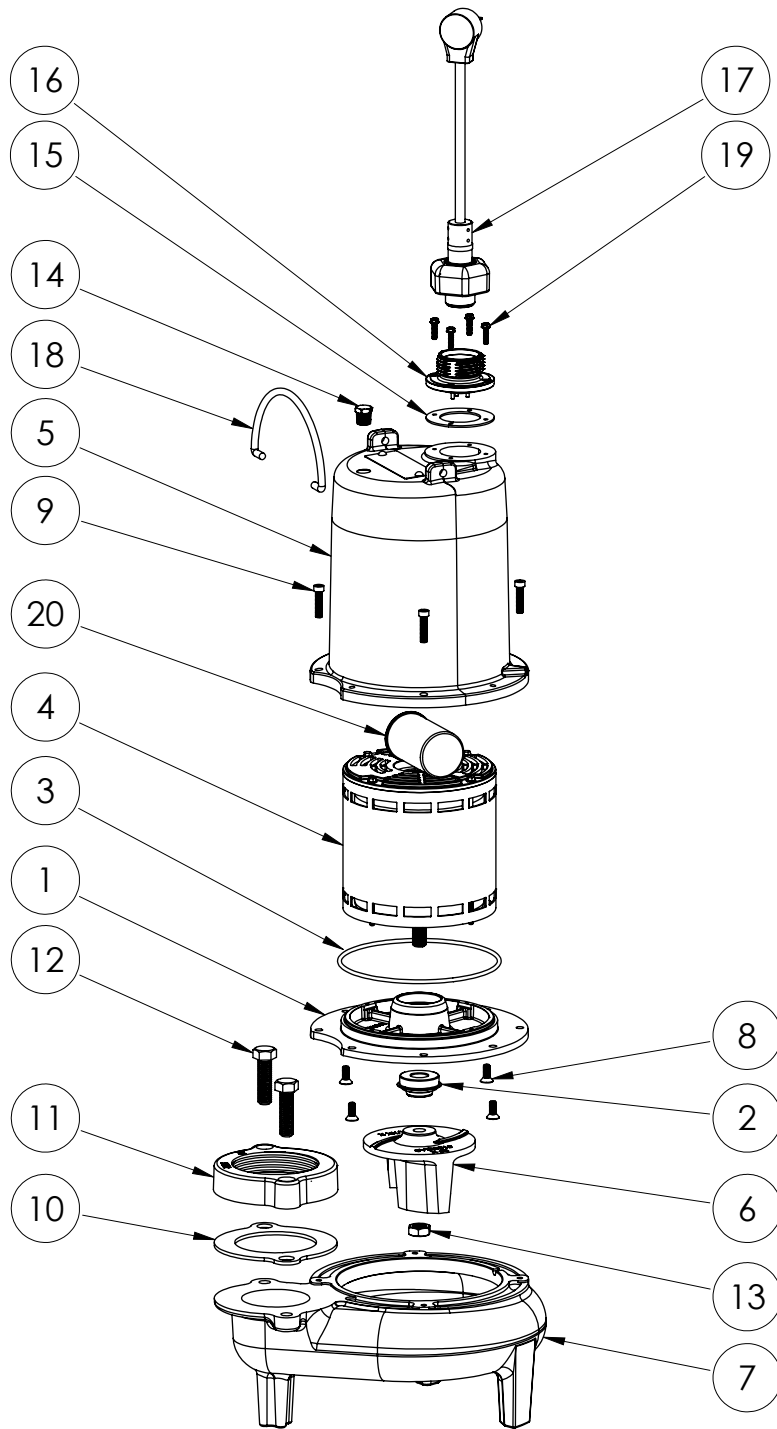

LEH102M3 (B61)

LEH102M3B61

LEH102M3**LEH102M3 (B61)**

#	PART #	DESCRIPTION	QTY	Note
1	532600R	MOTOR SUPPORT PLATE	1	
2	5120000	5/8 INCH UNITIZED SHAFT SEAL	1	[1]
3	5617000	O-RING	1	
4	5339000	MOTOR	1	
5	531400R	MOTOR COVER	1	
6	K001488	51300A0 IMPELLER KIT, INCLUDES 1/2" JAM NUT	1	
7	531500R	VOLUTE HOUSING	1	
8	8018000	1/4-20 x 5/8 SLOTTED FLAT HEAD BOLT	4	
9	8091000	1/4-20 x 1 HEX SOCKET HEAD BOLT	4	
10	5129000	FLANGE GASKET, FITS 2" OR 3"	1	
11	K001222	3" DISCHARGE KIT	1	
12	8037000	1/2-13 x 1-3/4 STAINLESS STEEL BOLT	2	
13	8046000	1/2-20 HEX STAINLESS STEEL JAM NUT	1	
14	5071000	BRASS OIL PLUG	1	
15	5060000	CORD PLATE GASKET	1	
16	K001216	5619000, CORDPLATE	1	
17	K001196	POWER CORD, 230V, 10 FOOT CORD	1	
18	K001095	STAINLESS STEEL HANDLE	1	
19	8064000	#8-32 x 5/8 HEX WASHER HEAD SCREW	4	
20	51960A0	CAPACITOR	1	

PART NOTES:

[1] - Part requires factory authorized service. Contact Liberty Pumps at 1-800-543-2550