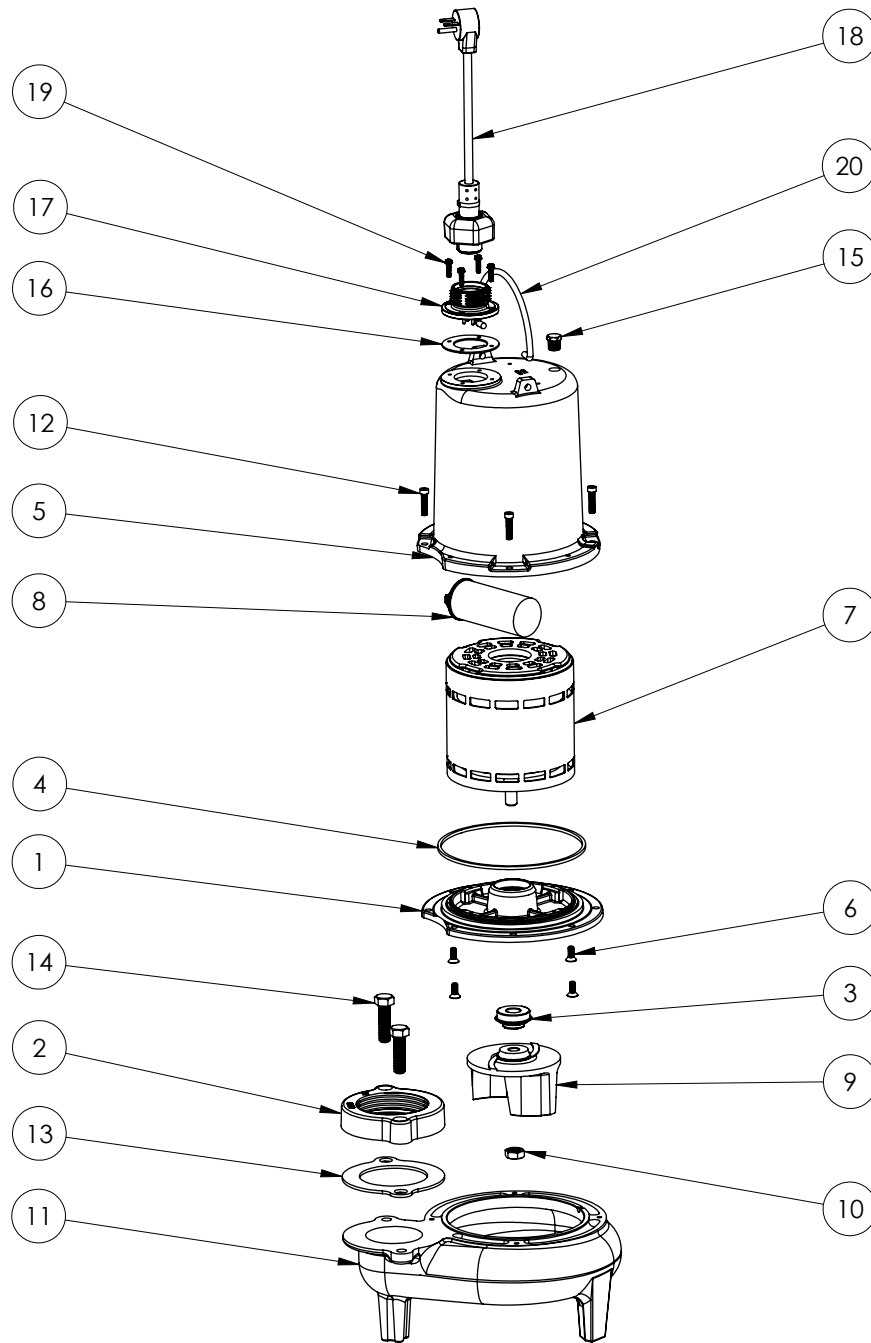

LEH102M3 (B55)

LEH102M3**LEH102M3 (B55)**

#	PART #	DESCRIPTION	QTY	Note
1	510100R	MOTOR SUPPORT PLATE	1	
2	K001222	3" DISCHARGE KIT	1	
3	5120000	5/8 INCH UNITIZED SHAFT SEAL	1	[1]
4	5107000	MOTOR COVER SEALRING	1	[1]
5	527700R	MOTOR COVER	1	
6	8018000	1/4-20 x 5/8 SLOTTED FLAT HEAD BOLT	4	
7	5339000	MOTOR	1	
8	51960A0	CAPACITOR	1	
9	K001488	51300A0 IMPELLER KIT, INCLUDES 1/2" JAM NUT	1	
10	8046000	1/2-20 HEX STAINLESS STEEL JAM NUT	1	
11	510200R	VOLUTE HOUSING	1	
12	8091000	1/4-20 x 1 HEX SOCKET HEAD BOLT	4	
13	5129000	FLANGE GASKET, FITS 2" OR 3"	1	
14	8037000	1/2-13 x 1-3/4 STAINLESS STEEL BOLT	2	
15	5071000	BRASS OIL PLUG	1	
16	5060000	CORD PLATE GASKET	1	
17	K001216	5619000, CORDPLATE	1	
18	K001196	POWER CORD, 230V, 10 FOOT CORD	1	
19	8064000	#8-32 x 5/8 HEX WASHER HEAD SCREW	4	
20	K001095	STAINLESS STEEL HANDLE	1	

PART NOTES:

[1] - Part requires factory authorized service. Contact Liberty Pumps at 1-800-543-2550