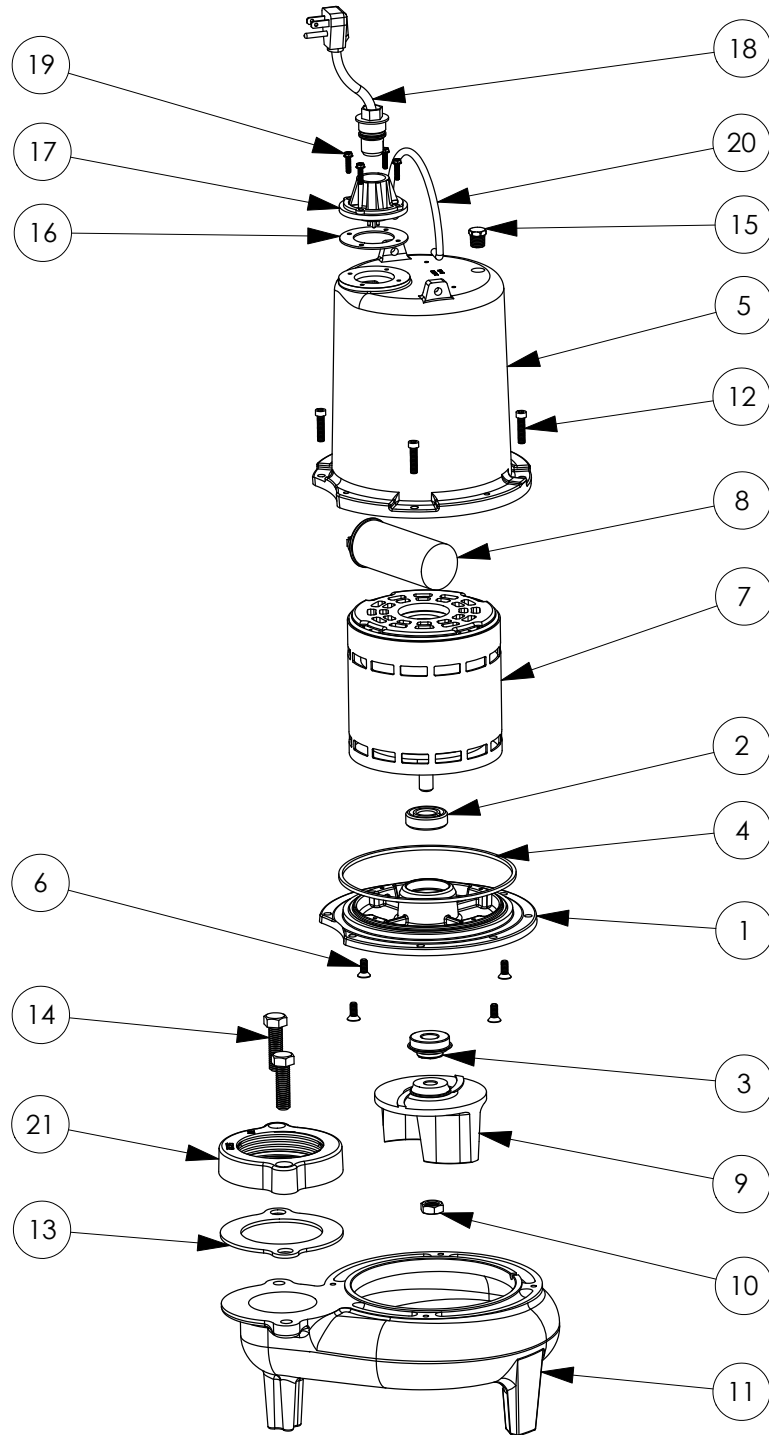

LEH102M3 (B10)

LEH102M3**LEH102M3 (B10)**

#	PART #	DESCRIPTION	QTY	Note
1	510100R	MOTOR SUPPORT PLATE	1	
2	5124000	BEARING	1	
3	5120000	5/8 INCH UNITIZED SHAFT SEAL	1	[1]
4	5107000	MOTOR COVER SEALRING	1	[1]
5	527700R	MOTOR COVER	1	
6	8018000	1/4-20 x 5/8 SLOTTED FLAT HEAD BOLT	4	
7	5339000	MOTOR	1	
8	5196000	CAPACITOR	1	
9	K001488	51300A0 IMPELLER KIT, INCLUDES 1/2" JAM NUT	1	
10	8046000	1/2-20 HEX STAINLESS STEEL JAM NUT	1	
11	510200R	VOLUTE HOUSING	1	
12	8091000	1/4-20 x 1 HEX SOCKET HEAD BOLT	4	
13	5129000	FLANGE GASKET, FITS 2" OR 3"	1	
14	8037000	1/2-13 x 1-3/4 STAINLESS STEEL BOLT	2	
15	5071000	BRASS OIL PLUG	1	
16	5060000	CORD PLATE GASKET	1	
17	5014000	CORD PLATE	1	
18	K001058	POWER CORD, 10FT. 230V	1	
19	8064000	#8-32 x 5/8 HEX WASHER HEAD SCREW	4	
20	K001095	STAINLESS STEEL HANDLE	1	
21	K001222	3" DISCHARGE KIT	1	

PART NOTES:

[1] - Part requires factory authorized service. Contact Liberty Pumps at 1-800-543-2550