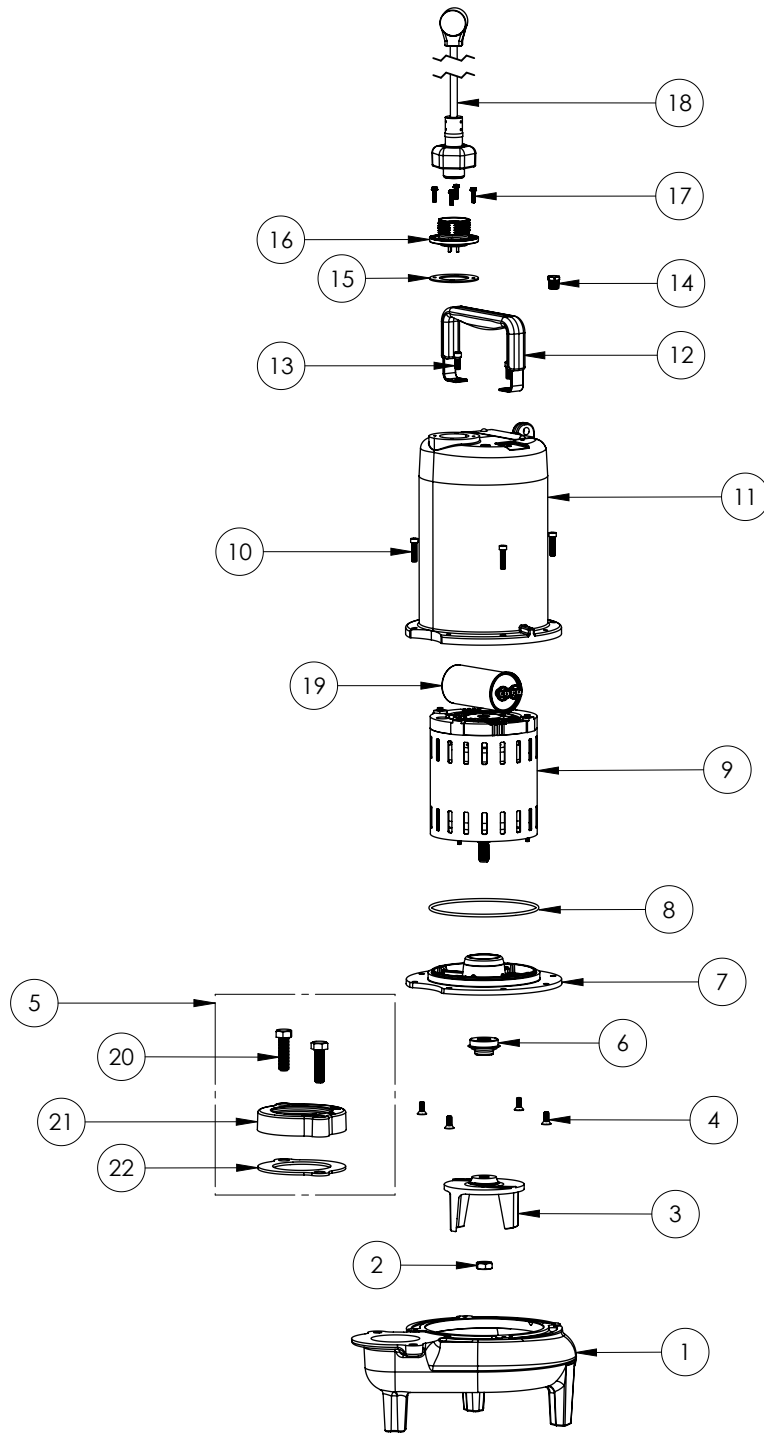

LEH102M3-3 (B72)

LEH102M3-3**LEH102M3-3 (B72)**

#	PART #	DESCRIPTION	QTY	Note
1	531500R	VOLUTE HOUSING	1	
2	8046000	1/2-20 HEX STAINLESS STEEL JAM NUT	1	
3	K001488	51300A0 IMPELLER KIT, INCLUDES 1/2" JAM NUT	1	
4	8018000	1/4-20 x 5/8 SLOTTED FLAT HEAD BOLT	4	
5	K001222	3" DISCHARGE KIT	1	
6	5120000	5/8 INCH UNITIZED SHAFT SEAL	1	[1]
7	53260BR	MOTOR SUPPORT PLATE	1	
8	5617000	O-RING	1	
9	5335000	MOTOR	1	
10	8091000	1/4-20 x 1 HEX SOCKET HEAD BOLT	4	
11	531400R	MOTOR COVER	1	
12	3411200	HANDLE	1	
13	8033000	#8 x 1/4 STAINLESS STEEL SCREW	2	
14	50710A0	PIPE PLUG, 1/4" HEX HD BRASS NPTF	1	
15	5060000	CORD PLATE GASKET	1	
16	K001216	5619000, CORDPLATE	1	
17	8064000	#8-32 x 5/8 HEX WASHER HEAD SCREW	4	
18	K001356	POWER CORD, 35FT.	1	
19	5019000	CAPACITOR 45uF 370VAC	1	
20	8037000	1/2-13 x 1-3/4 STAINLESS STEEL BOLT	2	
21	512200R	3" DISCHARGE FLANGE	1	
22	5129000	FLANGE GASKET, FITS 2" OR 3"	1	

PART NOTES:

[1] - Part requires factory authorized service. Contact Liberty Pumps at 1-800-543-2550