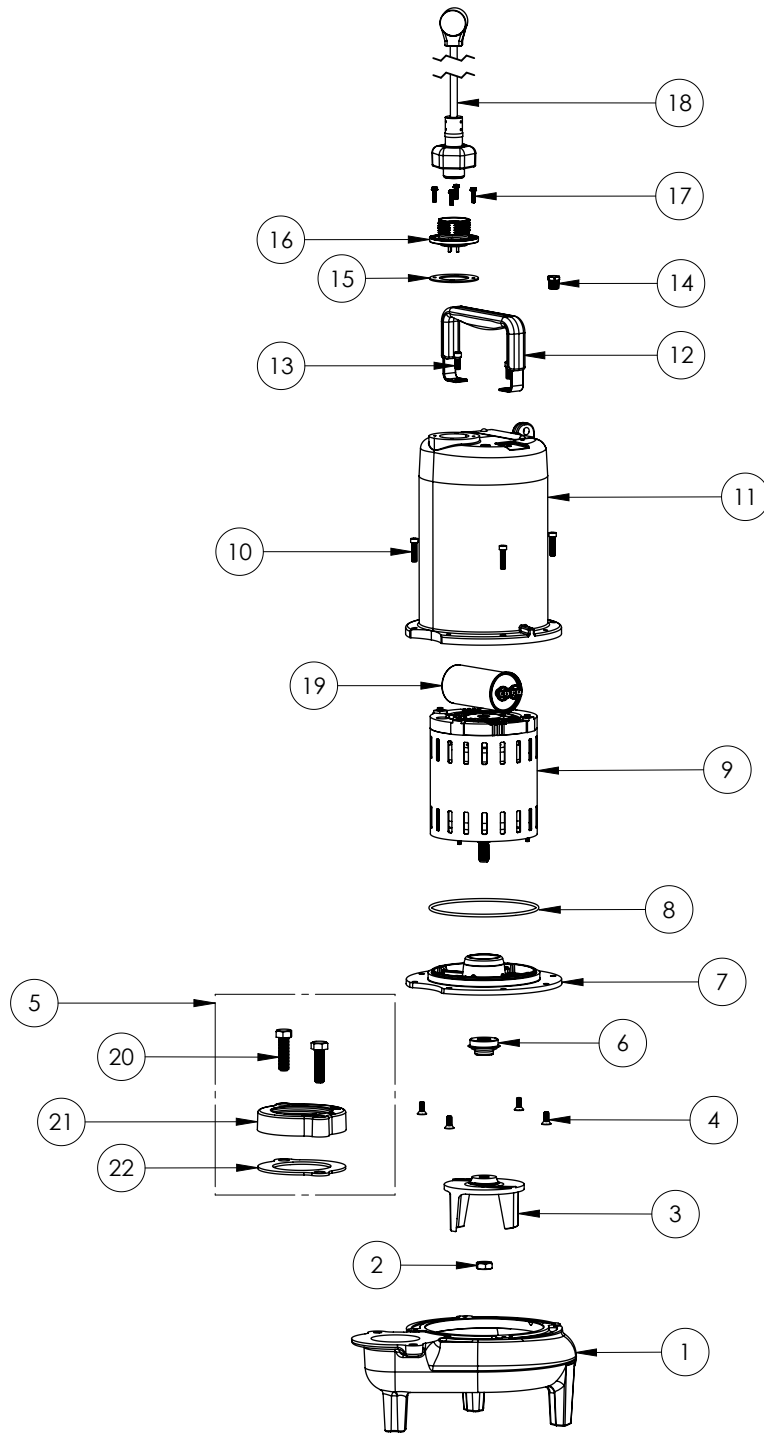

LEH102M3-2 (B72)

**LEH102M3-2****LEH102M3-2 (B72)**

#	PART #	DESCRIPTION	QTY	Note
1	531500R	VOLUTE HOUSING	1	
2	8046000	1/2-20 HEX STAINLESS STEEL JAM NUT	1	
3	K001488	51300A0 IMPELLER KIT, INCLUDES 1/2" JAM NUT	1	
4	8018000	1/4-20 x 5/8 SLOTTED FLAT HEAD BOLT	4	
5	K001222	3" DISCHARGE KIT	1	
6	5120000	5/8 INCH UNITIZED SHAFT SEAL	1	[1]
7	53260BR	MOTOR SUPPORT PLATE	1	
8	5617000	O-RING	1	
9	5335000	MOTOR	1	
10	8091000	1/4-20 x 1 HEX SOCKET HEAD BOLT	4	
11	531400R	MOTOR COVER	1	
12	3411200	HANDLE	1	
13	8033000	#8 x 1/4 STAINLESS STEEL SCREW	2	
14	50710A0	PIPE PLUG, 1/4" HEX HD BRASS NPTF	1	
15	5060000	CORD PLATE GASKET	1	
16	K001216	5619000, CORDPLATE	1	
17	8064000	#8-32 x 5/8 HEX WASHER HEAD SCREW	4	
18	K001197	POWER CORD, 230V, 25 FOOT CORD	1	
19	5019000	CAPACITOR 45uF 370VAC	1	
20	8037000	1/2-13 x 1-3/4 STAINLESS STEEL BOLT	1	
21	512200R	3" DISCHARGE FLANGE	1	
22	5129000	FLANGE GASKET, FITS 2" OR 3"	1	

**PART NOTES:**

[1] - Part requires factory authorized service. Contact Liberty Pumps at 1-800-543-2550