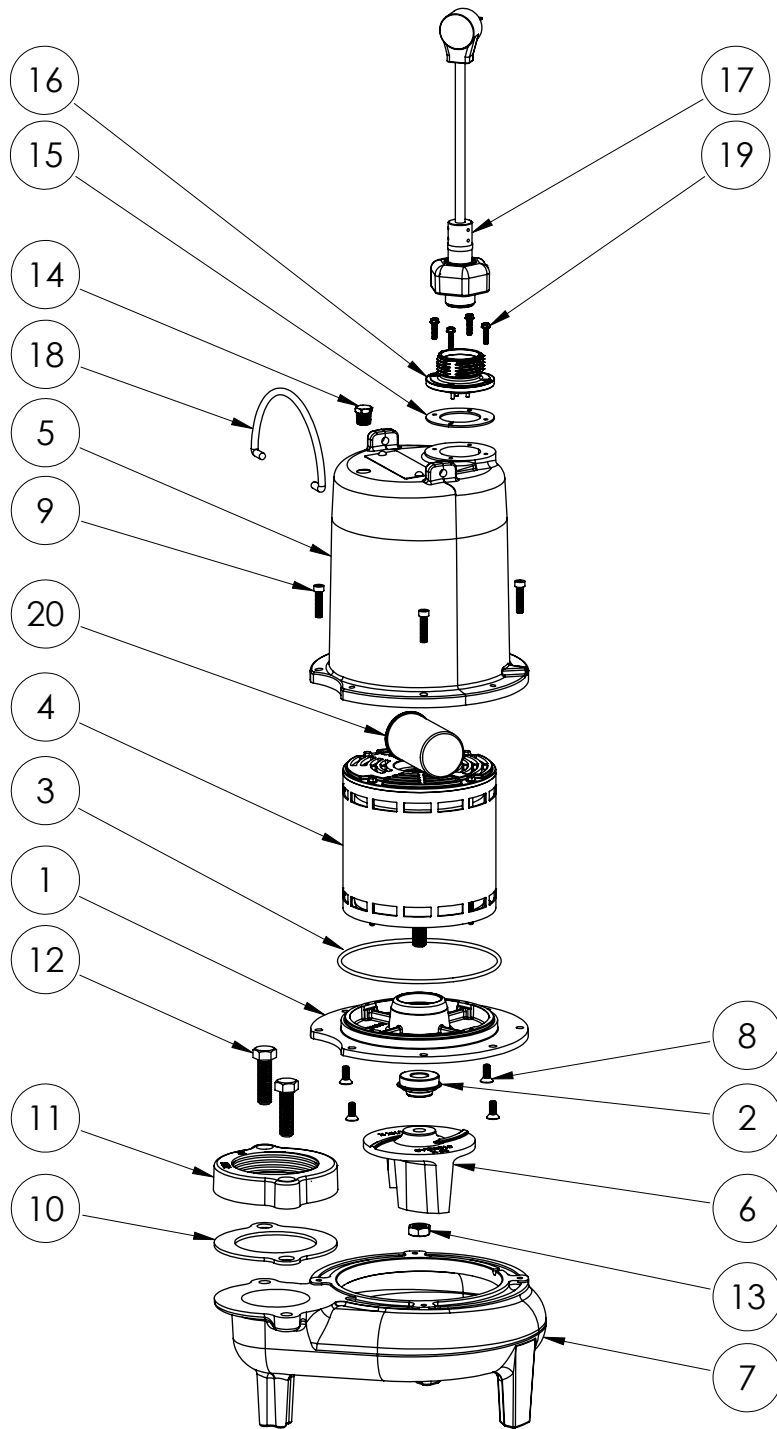

LEH102M3-2 (B61)

LEH102M3-2B61

LEH102M3-2**LEH102M3-2 (B61)**

#	PART #	DESCRIPTION	QTY	Note
1	532600R	MOTOR SUPPORT PLATE	1	
2	5120000	5/8 INCH UNITIZED SHAFT SEAL	1	[1]
3	5617000	O-RING	1	
4	5339000	MOTOR	1	
5	531400R	MOTOR COVER	1	
6	K001488	51300A0 IMPELLER KIT, INCLUDES 1/2" JAM NUT	1	
7	531500R	VOLUTE HOUSING	1	
8	8018000	1/4-20 x 5/8 SLOTTED FLAT HEAD BOLT	4	
9	8091000	1/4-20 x 1 HEX SOCKET HEAD BOLT	4	
10	5129000	FLANGE GASKET, FITS 2" OR 3"	1	
11	K001222	3" DISCHARGE KIT	1	
12	8037000	1/2-13 x 1-3/4 STAINLESS STEEL BOLT	2	
13	8046000	1/2-20 HEX STAINLESS STEEL JAM NUT	1	
14	5071000	BRASS OIL PLUG	1	
15	5060000	CORD PLATE GASKET	1	
16	K001216	5619000, CORDPLATE	1	
17	K001197	POWER CORD, 230V, 25 FOOT CORD	1	
18	K001095	STAINLESS STEEL HANDLE	1	
19	8064000	#8-32 x 5/8 HEX WASHER HEAD SCREW	4	
20	51960A0	CAPACITOR	1	

PART NOTES:

[1] - Part requires factory authorized service. Contact Liberty Pumps at 1-800-543-2550