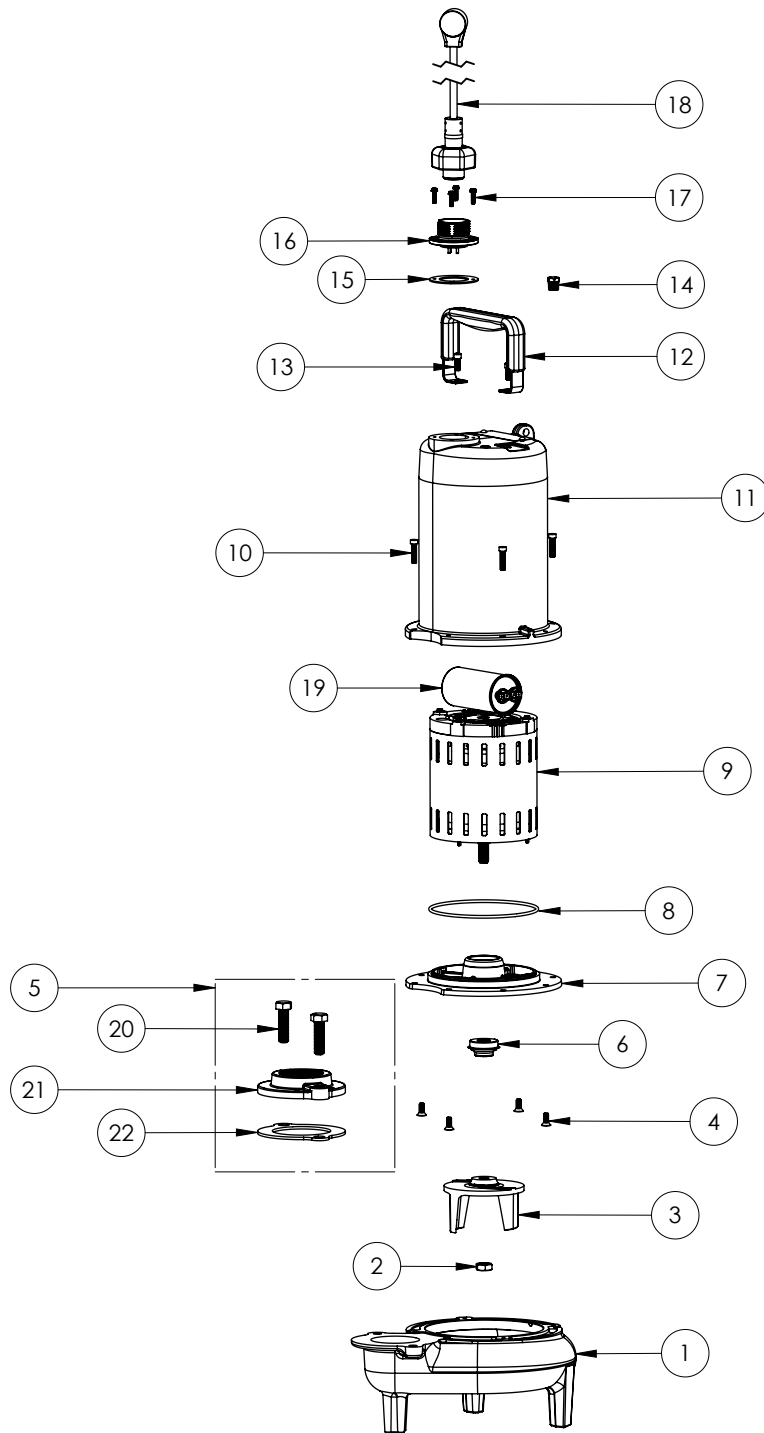

LEH102M2 (B72)

LEH102M2**LEH102M2 (B72)**

#	PART #	DESCRIPTION	QTY	Note
1	531500R	VOLUTE HOUSING	1	
2	8046000	1/2-20 HEX STAINLESS STEEL JAM NUT	1	
3	K001488	51300A0 IMPELLER KIT, INCLUDES 1/2" JAM NUT	1	
4	8018000	1/4-20 x 5/8 SLOTTED FLAT HEAD BOLT	4	
5	K001221	2" DISCHARGE KIT	1	
6	5120000	5/8 INCH UNITIZED SHAFT SEAL	1	[1]
7	53260BR	MOTOR SUPPORT PLATE	1	
8	5617000	O-RING	1	
9	5335000	MOTOR	1	
10	8091000	1/4-20 x 1 HEX SOCKET HEAD BOLT	4	
11	531400R	MOTOR COVER	1	
12	3411200	HANDLE	1	
13	8033000	#8 x 1/4 STAINLESS STEEL SCREW	2	
14	50710A0	PIPE PLUG, 1/4" HEX HD BRASS NPTF	1	
15	5060000	CORD PLATE GASKET	1	
16	K001216	5619000, CORDPLATE	1	
17	8064000	#8-32 x 5/8 HEX WASHER HEAD SCREW	4	
18	K001196	POWER CORD, 230V, 10 FOOT CORD	1	
19	5019000	CAPACITOR 45uF 370VAC	1	
20	8037000	1/2-13 x 1-3/4 STAINLESS STEEL BOLT	2	
21	512100R	2" DISCHARGE FLANGE	1	
22	5129000	FLANGE GASKET, FITS 2" OR 3"	1	

PART NOTES:

[1] - Part requires factory authorized service. Contact Liberty Pumps at 1-800-543-2550