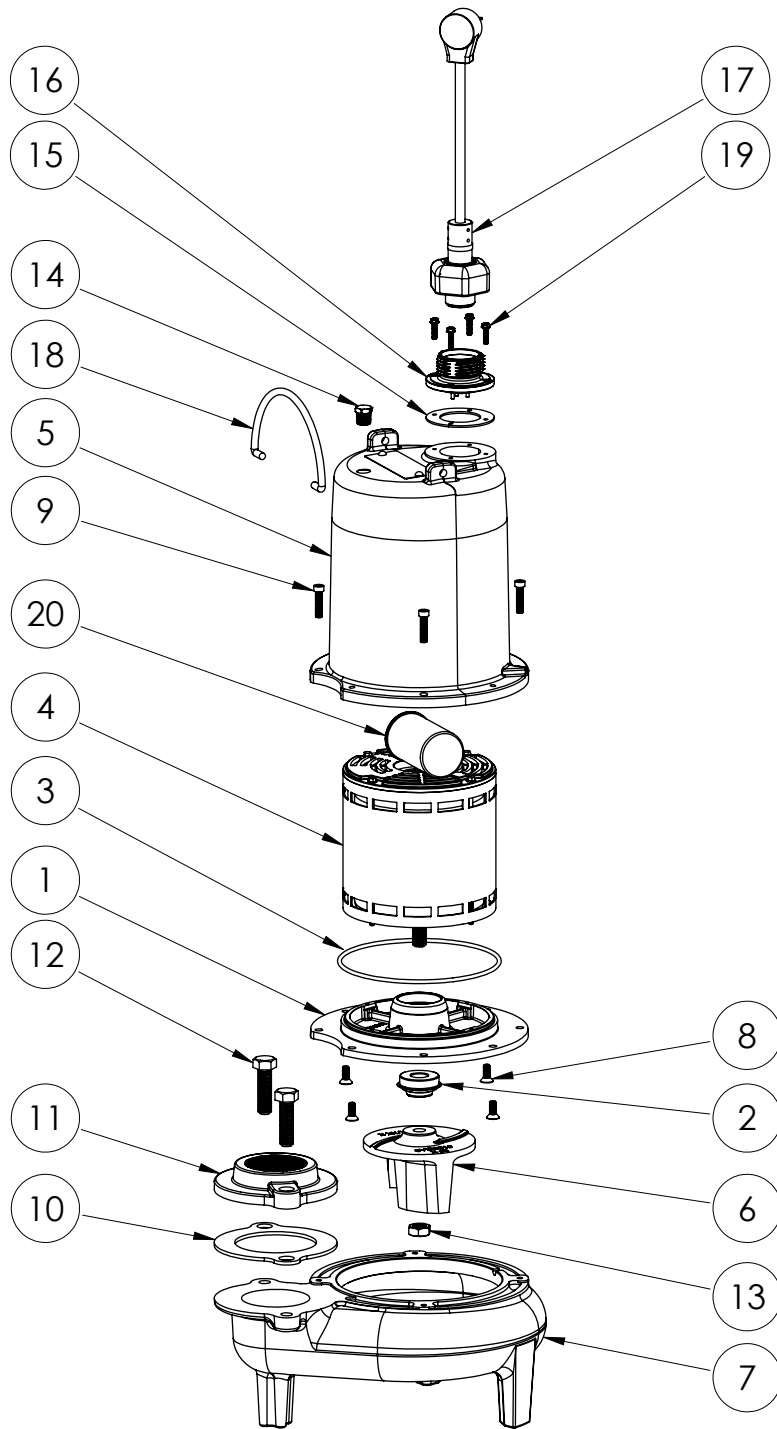

LEH102M2 (B61)

LEH102M2B61

LEH102M2**LEH102M2 (B61)**

#	PART #	DESCRIPTION	QTY	Note
1	532600R	MOTOR SUPPORT PLATE	1	
2	5120000	5/8 INCH UNITIZED SHAFT SEAL	1	[1]
3	5617000	O-RING	1	
4	5339000	MOTOR	1	
5	531400R	MOTOR COVER	1	
6	K001488	51300A0 IMPELLER KIT, INCLUDES 1/2" JAM NUT	1	
7	531500R	VOLUTE HOUSING	1	
8	8018000	1/4-20 x 5/8 SLOTTED FLAT HEAD BOLT	4	
9	8091000	1/4-20 x 1 HEX SOCKET HEAD BOLT	4	
10	5129000	FLANGE GASKET, FITS 2" OR 3"	1	
11	K001221	2" DISCHARGE KIT	1	
12	8037000	1/2-13 x 1-3/4 STAINLESS STEEL BOLT	2	
13	8046000	1/2-20 HEX STAINLESS STEEL JAM NUT	1	
14	5071000	BRASS OIL PLUG	1	
15	5060000	CORD PLATE GASKET	1	
16	K001216	5619000, CORDPLATE	1	
17	K001196	POWER CORD, 230V, 10 FOOT CORD	1	
18	K001095	STAINLESS STEEL HANDLE	1	
19	8064000	#8-32 x 5/8 HEX WASHER HEAD SCREW	4	
20	51960A0	CAPACITOR	1	

PART NOTES:

[1] - Part requires factory authorized service. Contact Liberty Pumps at 1-800-543-2550