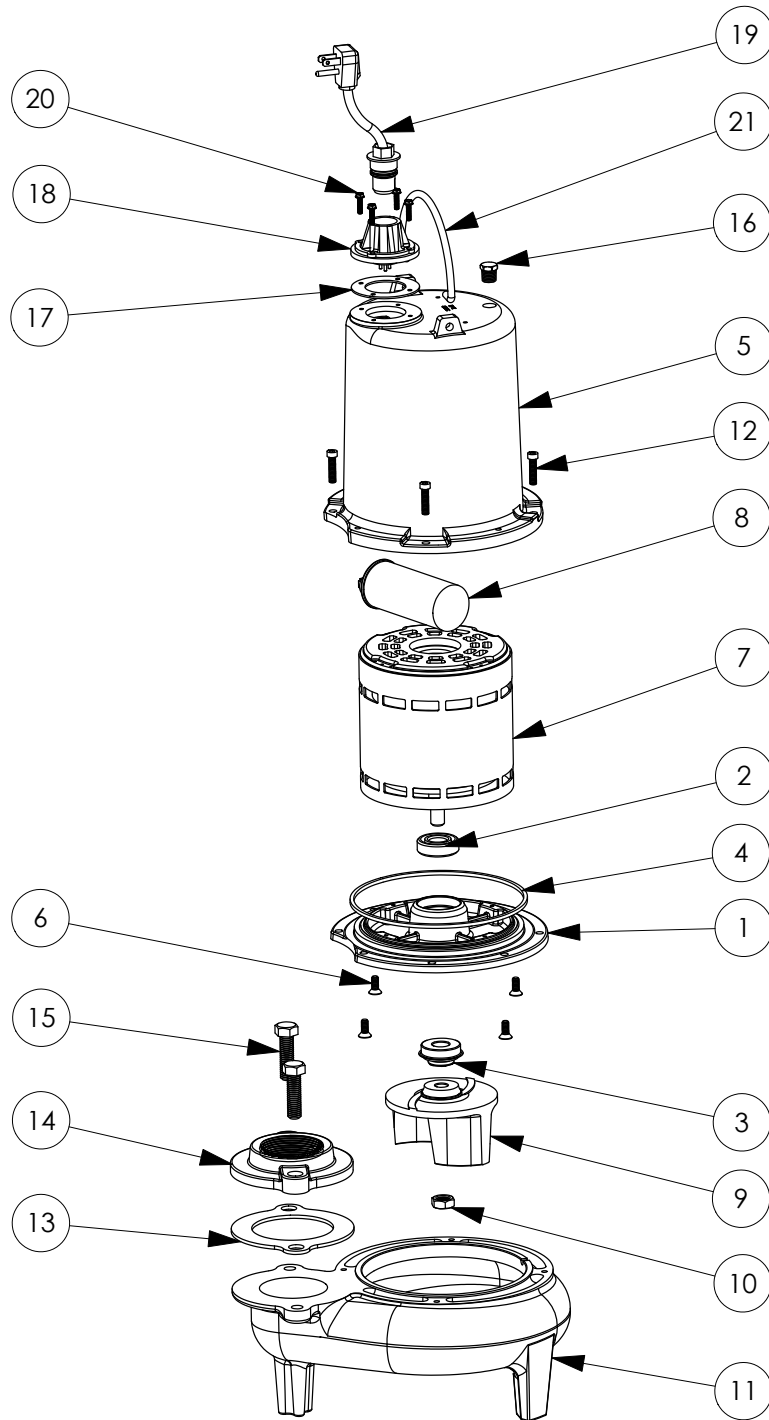

LEH102M2 (B10)

LEH102M2**LEH102M2 (B10)**

#	PART #	DESCRIPTION	QTY	Note
1	510100R	MOTOR SUPPORT PLATE	1	
2	5124000	BEARING	1	
3	5120000	5/8 INCH UNITIZED SHAFT SEAL	1	[1]
4	5107000	MOTOR COVER SEALRING	1	[1]
5	527700R	MOTOR COVER	1	
6	8018000	1/4-20 x 5/8 SLOTTED FLAT HEAD BOLT	4	
7	5339000	MOTOR	1	
8	5196000	CAPACITOR	1	
9	K001488	51300A0 IMPELLER KIT, INCLUDES 1/2" JAM NUT	1	
10	8046000	1/2-20 HEX STAINLESS STEEL JAM NUT	1	
11	510200R	VOLUTE HOUSING	1	
12	8091000	1/4-20 x 1 HEX SOCKET HEAD BOLT	4	
13	5129000	FLANGE GASKET, FITS 2" OR 3"	1	
14	K001221	2" DISCHARGE KIT	1	
15	8037000	1/2-13 x 1-3/4 STAINLESS STEEL BOLT	2	
16	5071000	BRASS OIL PLUG	1	
17	5060000	CORD PLATE GASKET	1	
18	5014000	CORD PLATE	1	
19	K001058	POWER CORD, 10FT. 230V	1	
20	8064000	#8-32 x 5/8 HEX WASHER HEAD SCREW	4	
21	K001095	STAINLESS STEEL HANDLE	1	

PART NOTES:

[1] - Part requires factory authorized service. Contact Liberty Pumps at 1-800-543-2550