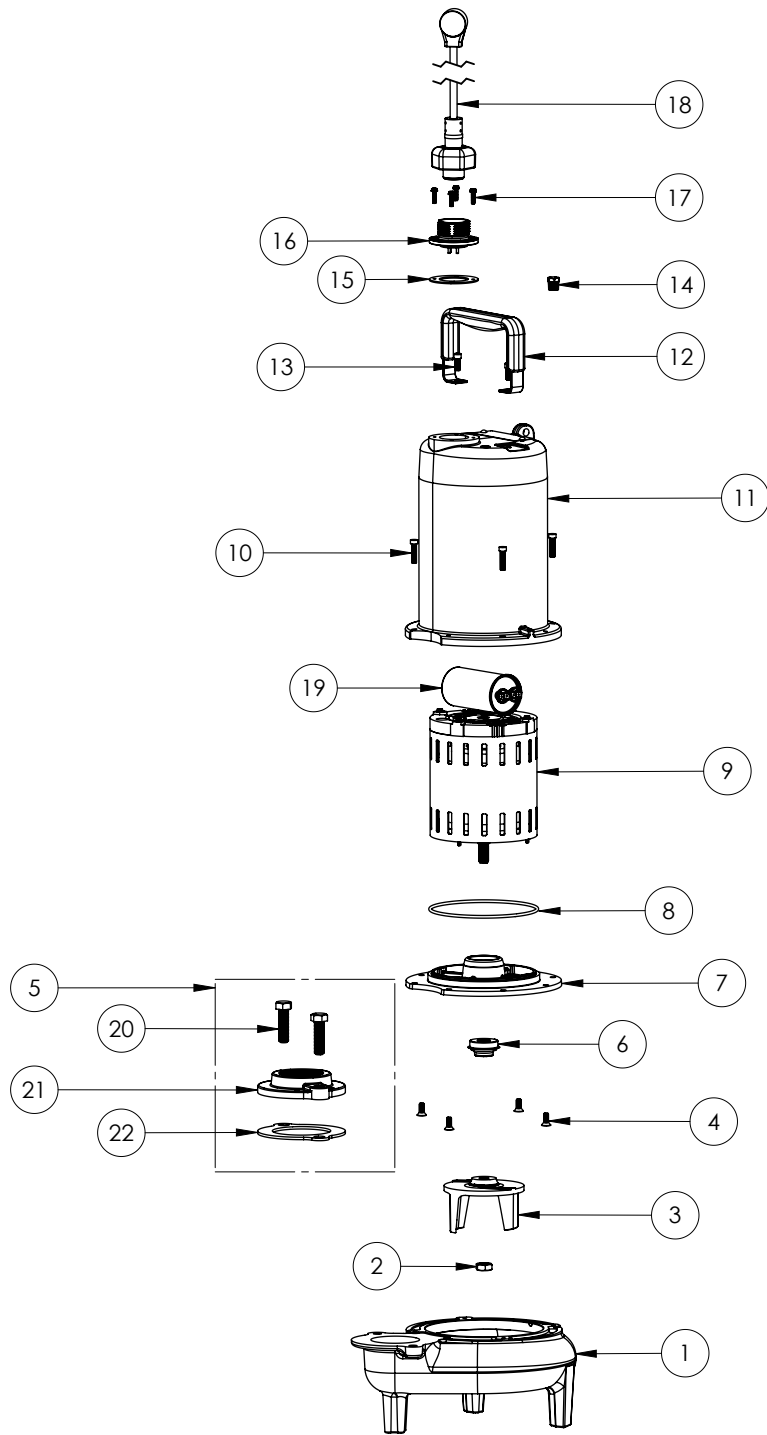

LEH102M2-3 (B72)

LEH102M2-3**LEH102M2-3 (B72)**

#	PART #	DESCRIPTION	QTY	Note
1	531500R	VOLUTE HOUSING	1	
2	8046000	1/2-20 HEX STAINLESS STEEL JAM NUT	1	
3	K001488	51300A0 IMPELLER KIT, INCLUDES 1/2" JAM NUT	1	
4	8018000	1/4-20 x 5/8 SLOTTED FLAT HEAD BOLT	4	
5	K001221	2" DISCHARGE KIT	1	
6	5120000	5/8 INCH UNITIZED SHAFT SEAL	1	[1]
7	53260BR	MOTOR SUPPORT PLATE	1	
8	5617000	O-RING	1	
9	5335000	MOTOR	1	
10	8091000	1/4-20 x 1 HEX SOCKET HEAD BOLT	4	
11	531400R	MOTOR COVER	1	
12	3411200	HANDLE	1	
13	8033000	#8 x 1/4 STAINLESS STEEL SCREW	2	
14	50710A0	PIPE PLUG, 1/4" HEX HD BRASS NPTF	1	
15	5060000	CORD PLATE GASKET	1	
16	K001216	5619000, CORDPLATE	1	
17	8064000	#8-32 x 5/8 HEX WASHER HEAD SCREW	4	
18	K001356	POWER CORD, 35FT.	1	
19	5019000	CAPACITOR 45uF 370VAC	1	
20	8037000	1/2-13 x 1-3/4 STAINLESS STEEL BOLT	2	
21	512100R	2" DISCHARGE FLANGE	1	
22	5129000	FLANGE GASKET, FITS 2" OR 3"	1	

PART NOTES:

[1] - Part requires factory authorized service. Contact Liberty Pumps at 1-800-543-2550