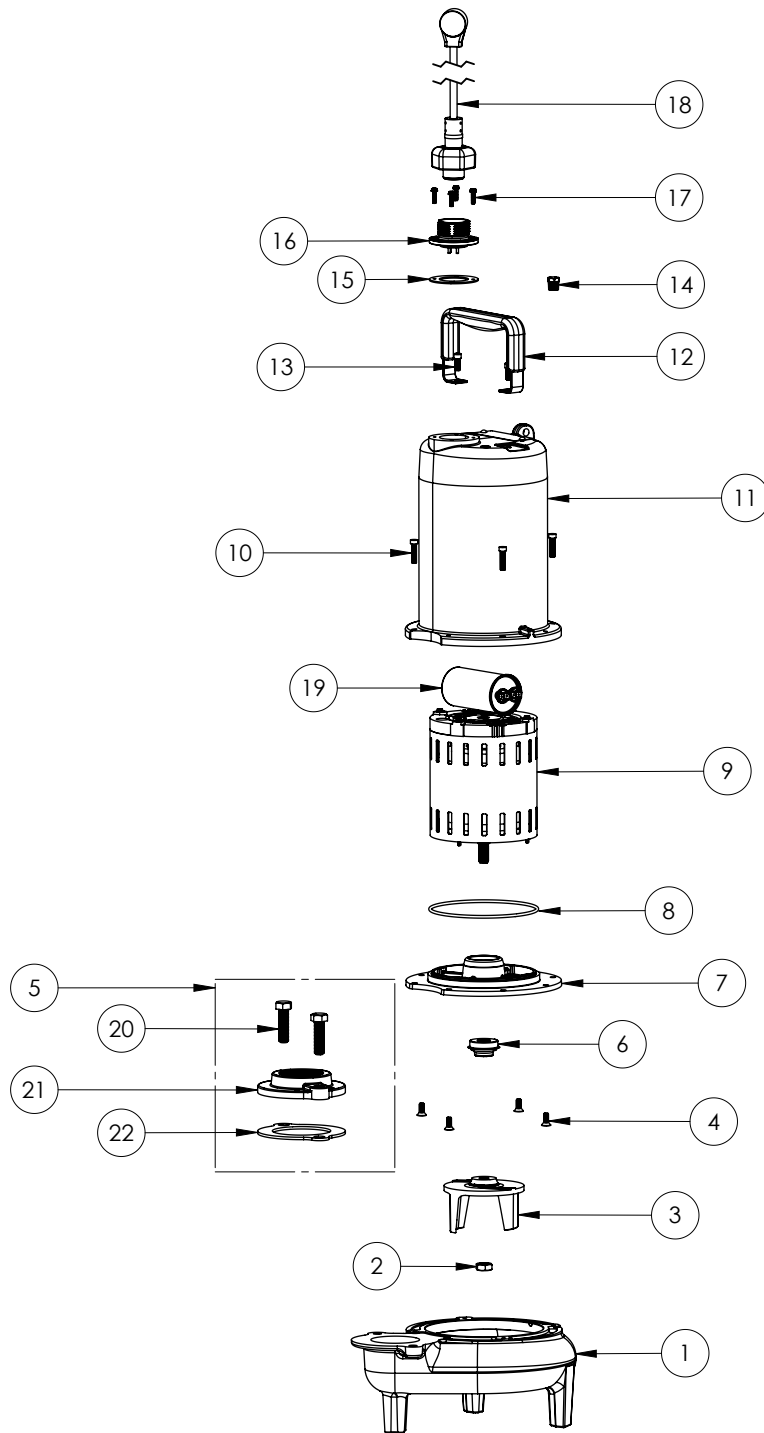

LEH102M2-2 (B72)

LEH102M2-2**LEH102M2-2 (B72)**

#	PART #	DESCRIPTION	QTY	Note
1	531500R	VOLUTE HOUSING	1	
2	8046000	1/2-20 HEX STAINLESS STEEL JAM NUT	1	
3	K001488	51300A0 IMPELLER KIT, INCLUDES 1/2" JAM NUT	1	
4	8018000	1/4-20 x 5/8 SLOTTED FLAT HEAD BOLT	4	
5	K001221	2" DISCHARGE KIT	1	
6	5120000	5/8 INCH UNITIZED SHAFT SEAL	1	[1]
7	53260BR	MOTOR SUPPORT PLATE	1	
8	5617000	O-RING	1	
9	5335000	MOTOR	1	
10	8091000	1/4-20 x 1 HEX SOCKET HEAD BOLT	4	
11	531400R	MOTOR COVER	1	
12	3411200	HANDLE	1	
13	8033000	#8 x 1/4 STAINLESS STEEL SCREW	2	
14	50710A0	PIPE PLUG, 1/4" HEX HD BRASS NPTF	1	
15	5060000	CORD PLATE GASKET	1	
16	K001216	5619000, CORDPLATE	1	
17	8064000	#8-32 x 5/8 HEX WASHER HEAD SCREW	4	
18	K001197	POWER CORD, 230V, 25 FOOT CORD	1	
19	5019000	CAPACITOR 45uF 370VAC	1	
20	8037000	1/2-13 x 1-3/4 STAINLESS STEEL BOLT	2	
21	512100R	2" DISCHARGE FLANGE	1	
22	5129000	FLANGE GASKET, FITS 2" OR 3"	1	

PART NOTES:

[1] - Part requires factory authorized service. Contact Liberty Pumps at 1-800-543-2550