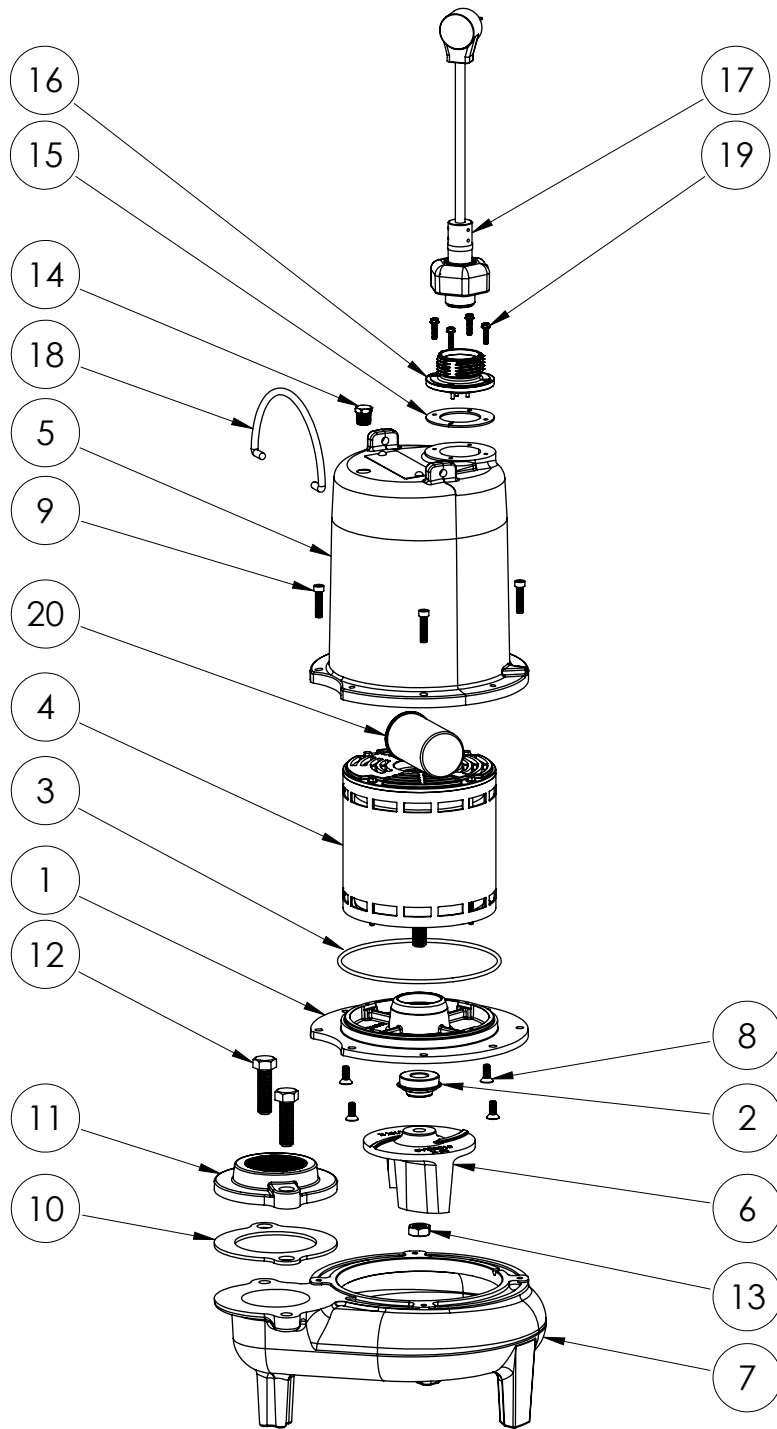

LEH102M2-2 (B61)

LEH102M2-2B61

**LEH102M2-2****LEH102M2-2 (B61)**

#	PART #	DESCRIPTION	QTY	Note
1	532600R	MOTOR SUPPORT PLATE	1	
2	5120000	5/8 INCH UNITIZED SHAFT SEAL	1	[1]
3	5617000	O-RING	1	
4	5339000	MOTOR	1	
5	531400R	MOTOR COVER	1	
6	K001488	51300A0 IMPELLER KIT, INCLUDES 1/2" JAM NUT	1	
7	531500R	VOLUTE HOUSING	1	
8	8018000	1/4-20 x 5/8 SLOTTED FLAT HEAD BOLT	4	
9	8091000	1/4-20 x 1 HEX SOCKET HEAD BOLT	4	
10	5129000	FLANGE GASKET, FITS 2" OR 3"	1	
11	K001221	2" DISCHARGE KIT	1	
12	8037000	1/2-13 x 1-3/4 STAINLESS STEEL BOLT	2	
13	8046000	1/2-20 HEX STAINLESS STEEL JAM NUT	1	
14	5071000	BRASS OIL PLUG	1	
15	5060000	CORD PLATE GASKET	1	
16	K001216	5619000, CORDPLATE	1	
17	K001197	POWER CORD, 230V, 25 FOOT CORD	1	
18	K001095	STAINLESS STEEL HANDLE	1	
19	8064000	#8-32 x 5/8 HEX WASHER HEAD SCREW	4	
20	51960A0	CAPACITOR	1	

**PART NOTES:**

[1] - Part requires factory authorized service. Contact Liberty Pumps at 1-800-543-2550