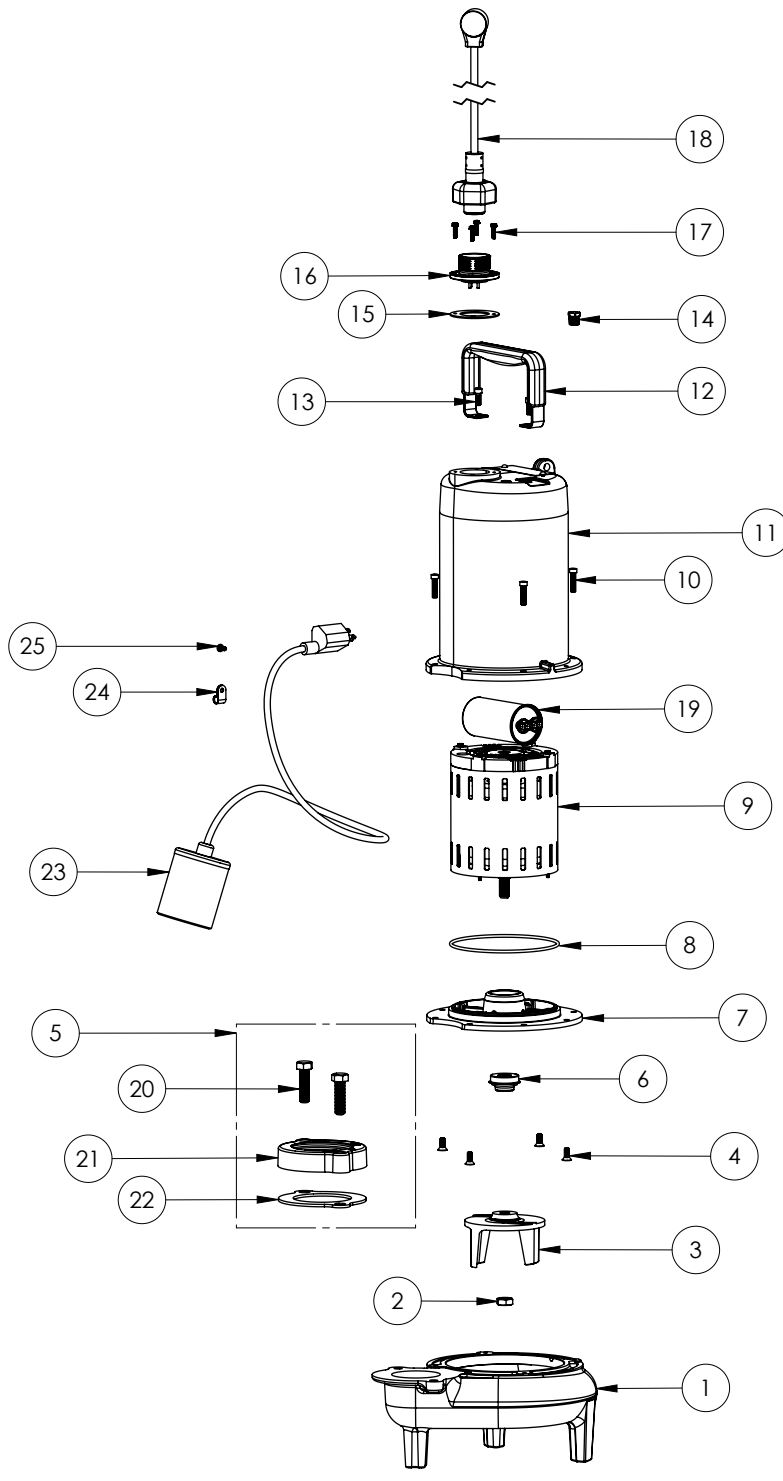

LEH102A3 (B72)

**LEH102A3****LEH102A3 (B72)**

#	PART #	DESCRIPTION	QTY	Note
1	531500R	VOLUTE HOUSING	1	
2	8046000	1/2-20 HEX STAINLESS STEEL JAM NUT	1	
3	K001488	51300A0 IMPELLER KIT, INCLUDES 1/2" JAM NUT	1	
4	8018000	1/4-20 x 5/8 SLOTTED FLAT HEAD BOLT	4	
5	K001222	3" DISCHARGE KIT	1	
6	5120000	5/8 INCH UNITIZED SHAFT SEAL	1	[1]
7	53260BR	MOTOR SUPPORT PLATE	1	
8	5617000	O-RING	1	
9	5335000	MOTOR	1	
10	8091000	1/4-20 x 1 HEX SOCKET HEAD BOLT	4	
11	531400R	MOTOR COVER	1	
12	3411200	HANDLE	1	
13	8033000	#8 x 1/4 STAINLESS STEEL SCREW	2	
14	50710A0	PIPE PLUG, 1/4" HEX HD BRASS NPTF	1	
15	5060000	CORD PLATE GASKET	1	
16	K001216	5619000, CORDPLATE	1	
17	8064000	#8-32 x 5/8 HEX WASHER HEAD SCREW	4	
18	K001196	POWER CORD, 230V, 10 FOOT CORD	1	
19	5019000	CAPACITOR 45uF 370VAC	1	
20	8037000	1/2-13 x 1-3/4 STAINLESS STEEL BOLT	2	
21	512200R	3" DISCHARGE FLANGE	1	
22	5129000	FLANGE GASKET, FITS 2" OR 3"	1	
23	K001065	FLOAT SWITCH, 230V, 10 FOOT CORD	1	
24	8067000	CABLE CLAMP	1	
25	8082000	#10-24 x 3/8 EPOXY LOCK SCREW	1	

**PART NOTES:**

[1] - Part requires factory authorized service. Contact Liberty Pumps at 1-800-543-2550