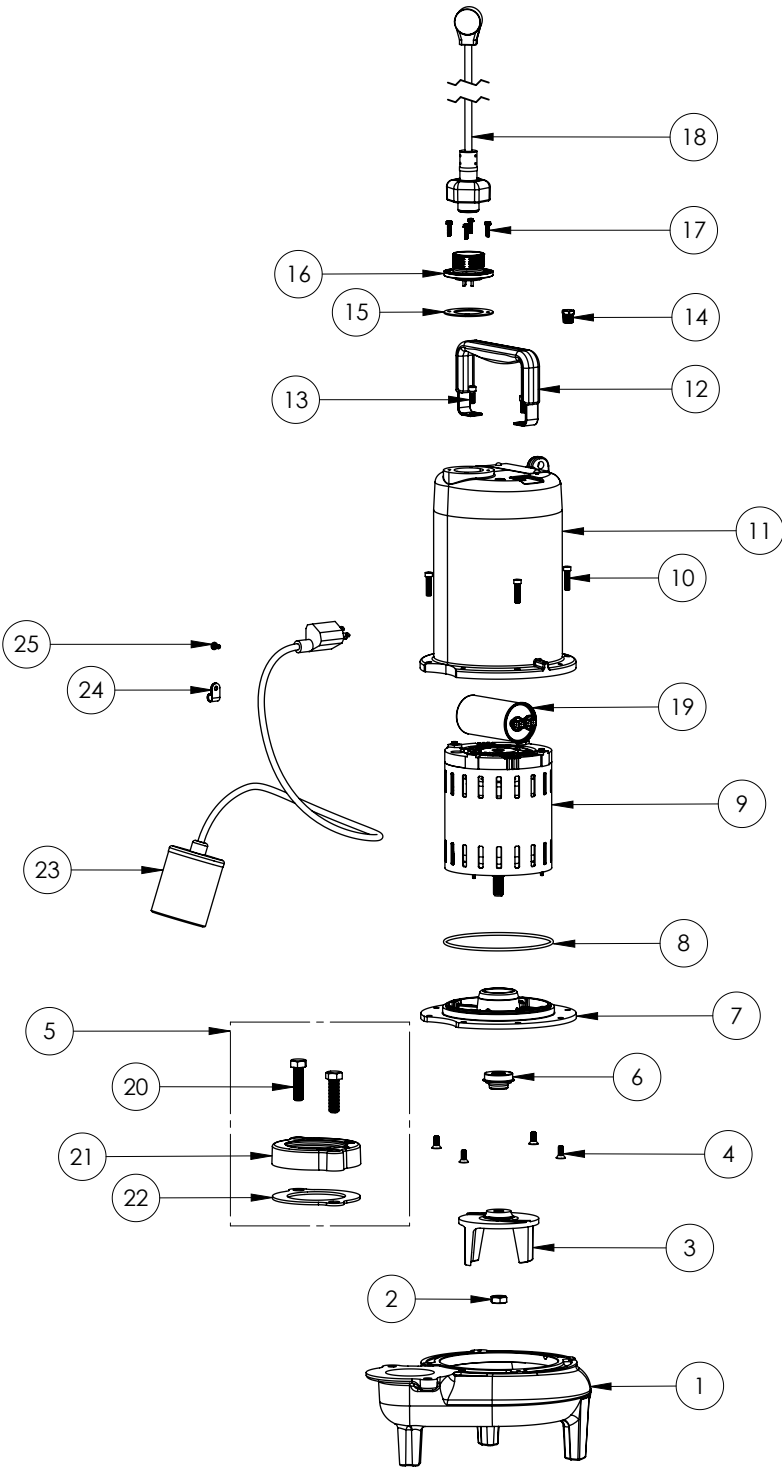

LEH102A3-2 (B72)

LEH102A3-2**LEH102A3-2 (B72)**

#	PART #	DESCRIPTION	QTY	Note
1	531500R	VOLUTE HOUSING	1	
2	8046000	1/2-20 HEX STAINLESS STEEL JAM NUT	1	
3	K001488	51300A0 IMPELLER KIT, INCLUDES 1/2" JAM NUT	1	
4	8018000	1/4-20 x 5/8 SLOTTED FLAT HEAD BOLT	4	
5	K001222	3" DISCHARGE KIT	1	
6	5120000	5/8 INCH UNITIZED SHAFT SEAL	1	[1]
7	53260BR	MOTOR SUPPORT PLATE	1	
8	5617000	O-RING	1	
9	5335000	MOTOR	1	
10	8091000	1/4-20 x 1 HEX SOCKET HEAD BOLT	4	
11	531400R	MOTOR COVER	1	
12	3411200	HANDLE	1	
13	8033000	#8 x 1/4 STAINLESS STEEL SCREW	2	
14	50710A0	PIPE PLUG, 1/4" HEX HD BRASS NPTF	1	
15	5060000	CORD PLATE GASKET	1	
16	K001216	5619000, CORDPLATE	1	
17	8064000	#8-32 x 5/8 HEX WASHER HEAD SCREW	4	
18	K001197	POWER CORD, 230V, 25 FOOT CORD	1	
19	5019000	CAPACITOR 45uF 370VAC	1	
20	8037000	1/2-13 x 1-3/4 STAINLESS STEEL BOLT	2	
21	512200R	3" DISCHARGE FLANGE	1	
22	5129000	FLANGE GASKET, FITS 2" OR 3"	1	
23	K001066	FLOAT SWITCH, 230V, 25 FOOT CORD	1	
24	8067000	CABLE CLAMP	1	
25	8082000	#10-24 x 3/8 EPOXY LOCK SCREW	1	

PART NOTES:

[1] - Part requires factory authorized service. Contact Liberty Pumps at 1-800-543-2550