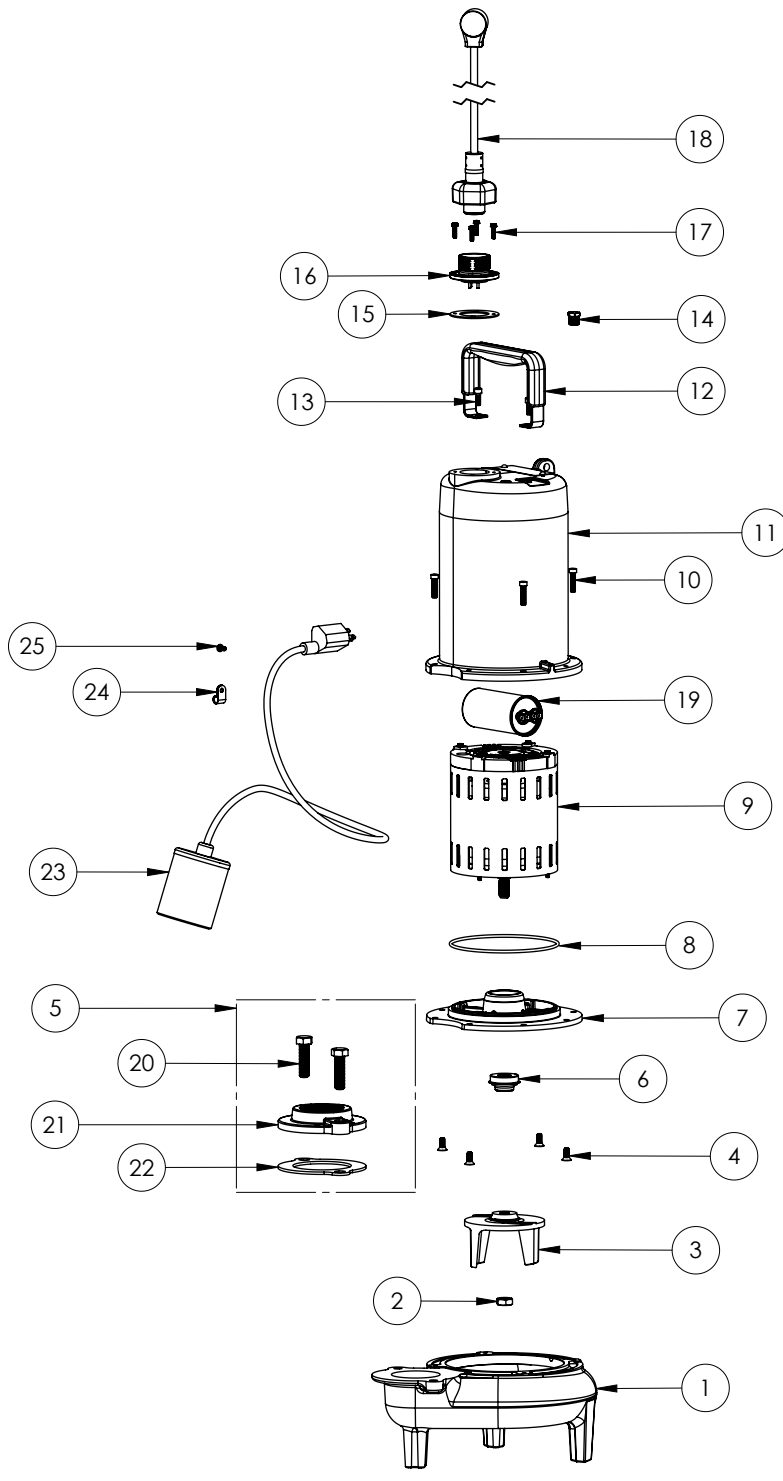

LEH102A2 (B72)

LEH102A2**LEH102A2 (B72)**

#	PART #	DESCRIPTION	QTY	Note
1	531500R	VOLUTE HOUSING	1	
2	8046000	1/2-20 HEX STAINLESS STEEL JAM NUT	1	
3	K001488	51300A0 IMPELLER KIT, INCLUDES 1/2" JAM NUT	1	
4	8018000	1/4-20 x 5/8 SLOTTED FLAT HEAD BOLT	4	
5	K001221	2" DISCHARGE KIT	1	
6	5120000	5/8 INCH UNITIZED SHAFT SEAL	1	[1]
7	53260BR	MOTOR SUPPORT PLATE	1	
8	5617000	O-RING	1	
9	5335000	MOTOR	1	
10	8091000	1/4-20 x 1 HEX SOCKET HEAD BOLT	4	
11	531400R	MOTOR COVER	1	
12	3411200	HANDLE	1	
13	8033000	#8 x 1/4 STAINLESS STEEL SCREW	2	
14	50710A0	PIPE PLUG, 1/4" HEX HD BRASS NPTF	1	
15	5060000	CORD PLATE GASKET	1	
16	K001216	5619000, CORDPLATE	1	
17	8064000	#8-32 x 5/8 HEX WASHER HEAD SCREW	4	
18	K001196	POWER CORD, 230V, 10 FOOT CORD	1	
19	5019000	CAPACITOR 45uF 370VAC	1	
20	8037000	1/2-13 x 1-3/4 STAINLESS STEEL BOLT	2	
21	512100R	2" DISCHARGE FLANGE	1	
22	5129000	FLANGE GASKET, FITS 2" OR 3"	1	
23	K001065	FLOAT SWITCH, 230V, 10 FOOT CORD	1	
24	8067000	CABLE CLAMP	1	
25	8082000	#10-24 x 3/8 EPOXY LOCK SCREW	1	

PART NOTES:

[1] - Part requires factory authorized service. Contact Liberty Pumps at 1-800-543-2550