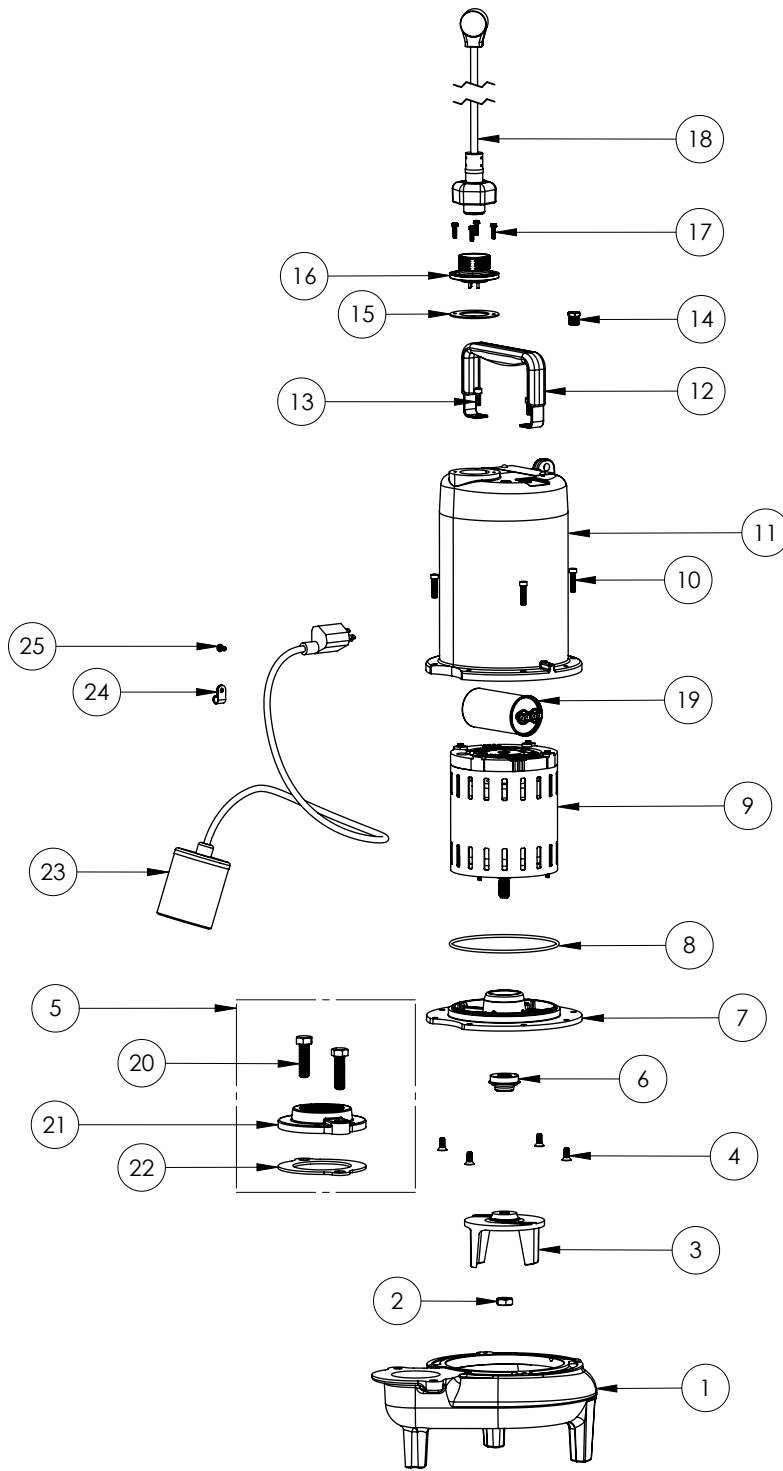

LEH102A2-3 (B72)

**LEH102A2-3**

**LEH102A2-3 (B72)**

#	PART #	DESCRIPTION	QTY	Note
1	531500R	VOLUTE HOUSING	1	
2	8046000	1/2-20 HEX STAINLESS STEEL JAM NUT	1	
3	K001488	51300A0 IMPELLER KIT, INCLUDES 1/2" JAM NUT	1	
4	8018000	1/4-20 x 5/8 SLOTTED FLAT HEAD BOLT	1	
5	K001221	2" DISCHARGE KIT	1	
6	5120000	5/8 INCH UNITIZED SHAFT SEAL	1	[1]
7	53260BR	MOTOR SUPPORT PLATE	1	
8	5617000	O-RING	4	
9	5335000	MOTOR	4	
10	8091000	1/4-20 x 1 HEX SOCKET HEAD BOLT	1	
11	531400R	MOTOR COVER	1	
12	3411200	HANDLE	1	
13	8033000	#8 x 1/4 STAINLESS STEEL SCREW	2	
14	50710A0	PIPE PLUG, 1/4" HEX HD BRASS NPTF	1	
15	5060000	CORD PLATE GASKET	1	
16	K001216	5619000, CORDPLATE	1	
17	8064000	#8-32 x 5/8 HEX WASHER HEAD SCREW	1	
18	K001383	56310C0 35' CORD KIT	1	
19	5019000	CAPACITOR 45uF 370VAC	1	
20	8037000	1/2-13 x 1-3/4 STAINLESS STEEL BOLT	2	
21	512100R	2" DISCHARGE FLANGE	1	
22	5129000	FLANGE GASKET, FITS 2" OR 3"	1	
23	K001444	61290C0, 230V 35' SWITCH, INCLUDES CLAMP AND SCREW	1	
24	8067000	CABLE CLAMP	1	
25	8082000	#10-24 x 3/8 EPOXY LOCK SCREW	1	

**PART NOTES:**

[1] - Part requires factory authorized service. Contact Liberty Pumps at 1-800-543-2550