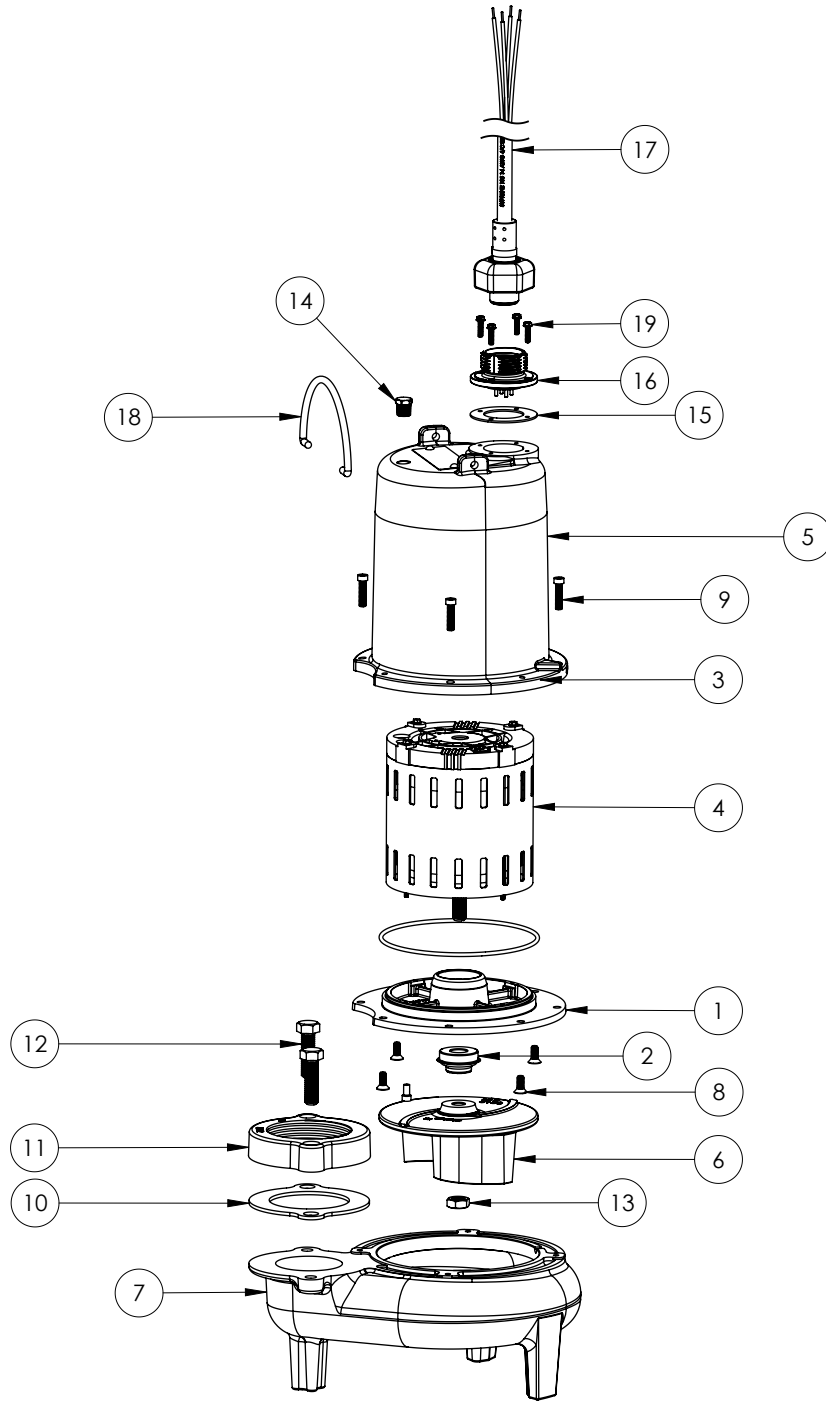

LE74M3-3

LE74M3-3 (B62)

LE74M3-3**LE74M3-3 (B62)**

#	PART #	DESCRIPTION	QTY	Note
1	53260BR	MOTOR SUPPORT PLATE	1	
2	5120000	5/8 INCH UNITIZED SHAFT SEAL	1	[1]
3	5617000	O-RING	1	
4	5331000	MOTOR	1	[1]
5	531400R	MOTOR COVER	1	
6	5130000	IMPELLER, CAST IRON	1	
7	531500R	VOLUTE HOUSING	1	
8	8018000	1/4-20 x 5/8 SLOTTED FLAT HEAD BOLT	4	
9	8091000	1/4-20 x 1 HEX SOCKET HEAD BOLT	4	
10	5129000	FLANGE GASKET, FITS 2" OR 3"	1	
11	K001222	3" DISCHARGE KIT	1	
12	8037000	1/2-13 x 1-3/4 STAINLESS STEEL BOLT	2	
13	8046000	1/2-20 HEX STAINLESS STEEL JAM NUT	1	
14	5071000	BRASS OIL PLUG	1	
15	5060000	CORD PLATE GASKET	1	
16	5629000	GRINDER CORDPLATECORD PLATE, 4 PIN	1	
17	K001383	56310C0 35' CORD KITPOWER CORD, 3 PHASE, 35 FOOT CORD	1	
18	K001095	STAINLESS STEEL HANDLE	1	
19	8064000	#8-32 x 5/8 HEX WASHER HEAD SCREW	4	

PART NOTES:

[1] - Part requires factory authorized service. Contact Liberty Pumps at 1-800-543-2550

LE74M3-3 (B72)

LE74M3-3**LE74M3-3 (B72)**

#	PART #	DESCRIPTION	QTY	Note
1	53260BR	MOTOR SUPPORT PLATE	1	
2	5120000	5/8 INCH UNITIZED SHAFT SEAL	1	[1]
3	5617000	O-RING	1	
4	5331000	MOTOR	1	[1]
5	531400R	MOTOR COVER	1	
6	5130000	IMPELLER, CAST IRON	1	
7	531500R	VOLUTE HOUSING	1	
8	8018000	1/4-20 x 5/8 SLOTTED FLAT HEAD BOLT	4	
9	8091000	1/4-20 x 1 HEX SOCKET HEAD BOLT	4	
10	8046000	1/2-20 HEX STAINLESS STEEL JAM NUT	1	
11	50710A0	PIPE PLUG, 1/4" HEX HD BRASS NPTF	1	
12	5060000	CORD PLATE GASKET	1	
13	5629000	GRINDER CORDPLATE	1	
14	K001383	56310C0 35' CORD KIT	1	
15	3411200	HANDLE	1	
16	8064000	#8-32 x 5/8 HEX WASHER HEAD SCREW	4	
17	K001222	3" DISCHARGE KIT	1	
19	8103000	SCREW 1/4-20x5/8" HX SKT SS	2	