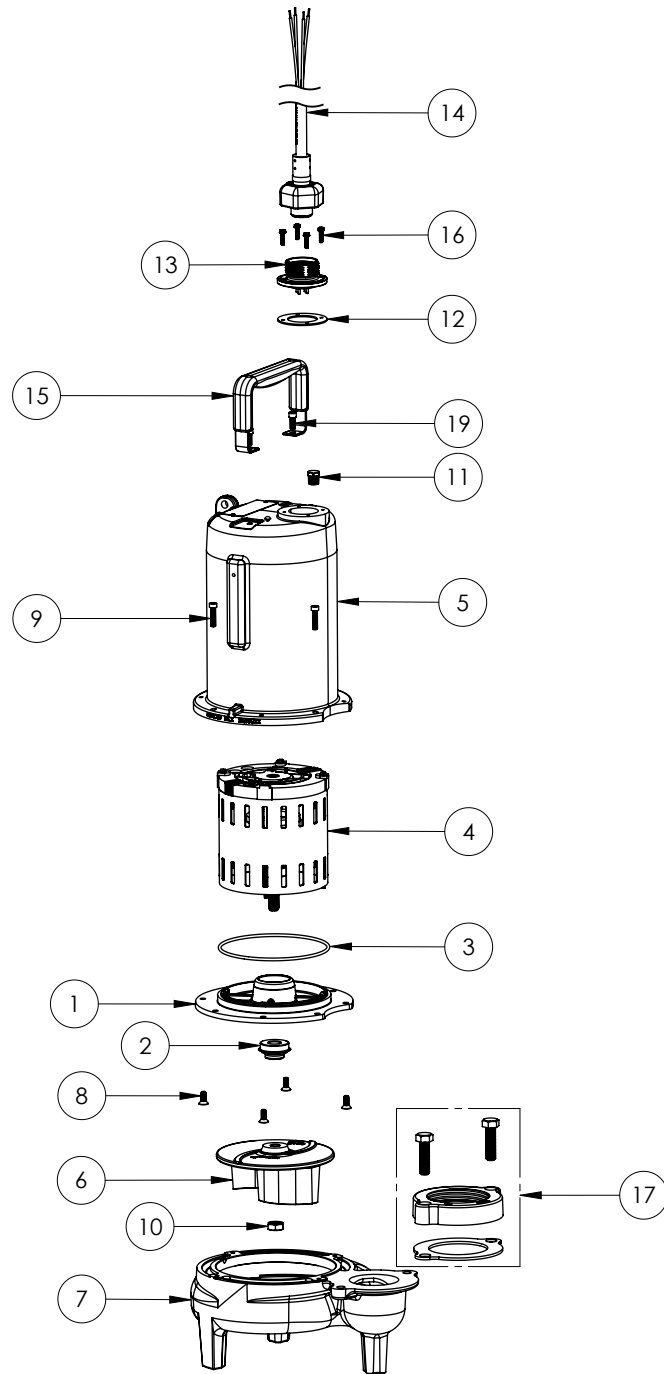

LE74M3-3

LE74M3-3 (B62)

LE74M3-3**LE74M3-3 (B62)**

#	PART #	DESCRIPTION	QTY	Note
1	53260BR	MOTOR SUPPORT PLATE	1	
2	5120000	5/8 INCH UNITIZED SHAFT SEAL	1	[1]
3	5617000	O-RING	1	
4	5331000	MOTOR	1	[1]
5	531400R	MOTOR COVER	1	
6	5130000	IMPELLER, CAST IRON	1	
7	531500R	VOLUTE HOUSING	1	
8	8018000	1/4-20 x 5/8 SLOTTED FLAT HEAD BOLT	4	
9	8091000	1/4-20 x 1 HEX SOCKET HEAD BOLT	4	
10	5129000	FLANGE GASKET, FITS 2" OR 3"	1	
11	K001222	3" DISCHARGE KIT	1	
12	8037000	1/2-13 x 1-3/4 STAINLESS STEEL BOLT	2	
13	8046000	1/2-20 HEX STAINLESS STEEL JAM NUT	1	
14	5071000	BRASS OIL PLUG	1	
15	5060000	CORD PLATE GASKET	1	
16	5629000	GRINDER CORDPLATECORD PLATE, 4 PIN	1	
17	K001383	56310C0 35' CORD KITPOWER CORD, 3 PHASE, 35 FOOT CORD	1	
18	K001095	STAINLESS STEEL HANDLE	1	
19	8064000	#8-32 x 5/8 HEX WASHER HEAD SCREW	4	

PART NOTES:

[1] - Part requires factory authorized service. Contact Liberty Pumps at 1-800-543-2550

LE74M3-3 (B72)

LE74M3-3**LE74M3-3 (B72)**

#	PART #	DESCRIPTION	QTY	Note
1	53260BR	MOTOR SUPPORT PLATE	1	
2	5120000	5/8 INCH UNITIZED SHAFT SEAL	1	[1]
3	5617000	O-RING	1	
4	5331000	MOTOR	1	[1]
5	531400R	MOTOR COVER	1	
6	5130000	IMPELLER, CAST IRON	1	
7	531500R	VOLUTE HOUSING	1	
8	8018000	1/4-20 x 5/8 SLOTTED FLAT HEAD BOLT	4	
9	8091000	1/4-20 x 1 HEX SOCKET HEAD BOLT	4	
10	8046000	1/2-20 HEX STAINLESS STEEL JAM NUT	1	
11	50710A0	PIPE PLUG, 1/4" HEX HD BRASS NPTF	1	
12	5060000	CORD PLATE GASKET	1	
13	5629000	GRINDER CORDPLATE	1	
14	K001383	56310C0 35' CORD KIT	1	
15	3411200	HANDLE	1	
16	8064000	#8-32 x 5/8 HEX WASHER HEAD SCREW	4	
17	K001222	3" DISCHARGE KIT	1	
19	8103000	SCREW 1/4-20x5/8" HX SKT SS	2	

PART NOTES:

[1] - Part requires factory authorized service. Contact Liberty Pumps at 1-800-543-2550