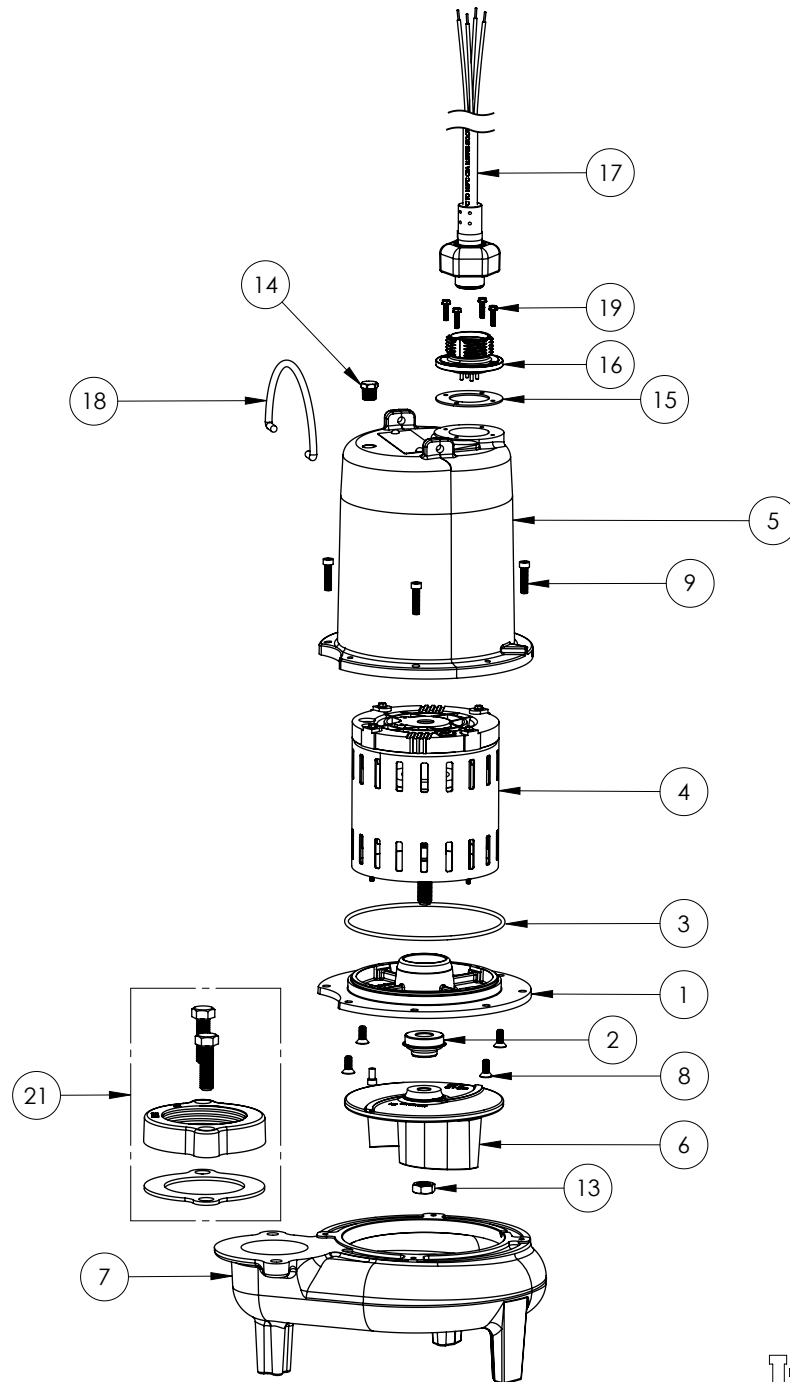

**PART NOTES:**

[1] - Part requires factory authorized service. Contact Liberty Pumps at 1-800-543-2550

LE74M3-2 (B61)

LE74M3-2B61

**LE74M3-2****LE74M3-2 (B61)**

#	PART #	DESCRIPTION	QTY	Note
1	532600R	MOTOR SUPPORT PLATE	1	
2	5120000	5/8 INCH UNITIZED SHAFT SEAL	1	[1]
3	5617000	O-RING	1	
4	5342000	MOTOR	1	
5	531400R	MOTOR COVER	1	
6	5130000	IMPELLER, CAST IRON	1	
7	531500R	VOLUTE HOUSING	1	
8	8018000	1/4-20 x 5/8 SLOTTED FLAT HEAD BOLT	4	
9	8091000	1/4-20 x 1 HEX SOCKET HEAD BOLT	4	
10	5129000	FLANGE GASKET, FITS 2" OR 3"	1	
11	K001222	3" DISCHARGE KIT	1	
12	8037000	1/2-13 x 1-3/4 STAINLESS STEEL BOLT	2	
13	8046000	1/2-20 HEX STAINLESS STEEL JAM NUT	1	
14	5071000	BRASS OIL PLUG	1	
15	5060000	CORD PLATE GASKET	1	
16	5629000	GRINDER CORDPLATE	1	
17	K001357	POWER CORD, 25FT	1	
18	K001095	STAINLESS STEEL HANDLE	1	
19	8064000	#8-32 x 5/8 HEX WASHER HEAD SCREW	4	

**PART NOTES:**

[1] - Part requires factory authorized service. Contact Liberty Pumps at 1-800-543-2550

LE74M3-2 (B62)

**LE74M3-2****LE74M3-2 (B62)**

#	PART #	DESCRIPTION	QTY	Note
1	53260BR	MOTOR SUPPORT PLATE	1	
2	5120000	5/8 INCH UNITIZED SHAFT SEAL	1	[1]
3	5617000	O-RING	1	
4	5342000	MOTOR	1	
5	531400R	MOTOR COVER	1	
6	5130000	IMPELLER, CAST IRON	1	
7	531500R	VOLUTE HOUSING	1	
8	8018000	1/4-20 x 5/8 SLOTTED FLAT HEAD BOLT	4	
9	8091000	1/4-20 x 1 HEX SOCKET HEAD BOLT	4	
13	8046000	1/2-20 HEX STAINLESS STEEL JAM NUT	1	
14	5071000	BRASS OIL PLUG	1	
15	5060000	CORD PLATE GASKET	1	
16	5629000	GRINDER CORDPLATE	1	
17	K001357	POWER CORD, 25FT	1	
18	K001095	STAINLESS STEEL HANDLE	1	
19	8064000	#8-32 x 5/8 HEX WASHER HEAD SCREW	4	
21	K001222	3" DISCHARGE KIT	1	