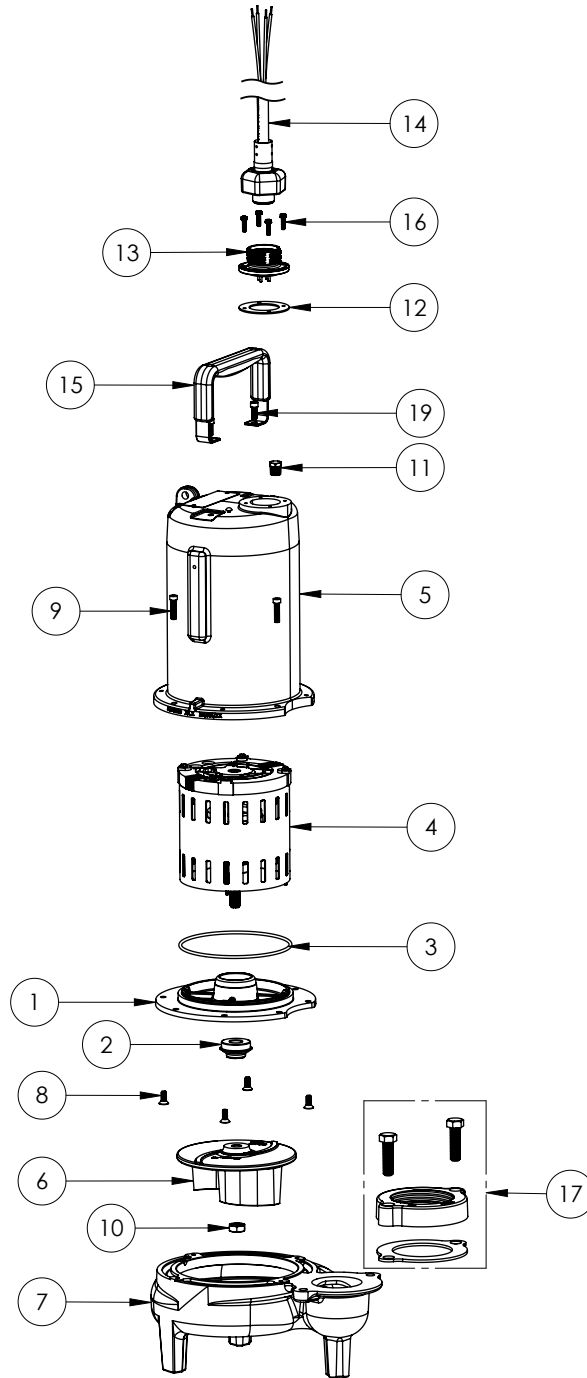

**PART NOTES:**

[1] - Part requires factory authorized service. Contact Liberty Pumps at 1-800-543-2550

LE74M3-2 (B62)

**LE74M3-2****LE74M3-2 (B62)**

#	PART #	DESCRIPTION	QTY	Note
1	53260BR	MOTOR SUPPORT PLATE	1	
2	5120000	5/8 INCH UNITIZED SHAFT SEAL	1	[1]
3	5617000	O-RING	1	
4	5342000	MOTOR	1	
5	531400R	MOTOR COVER	1	
6	5130000	IMPELLER, CAST IRON	1	
7	531500R	VOLUTE HOUSING	1	
8	8018000	1/4-20 x 5/8 SLOTTED FLAT HEAD BOLT	4	
9	8091000	1/4-20 x 1 HEX SOCKET HEAD BOLT	4	
13	8046000	1/2-20 HEX STAINLESS STEEL JAM NUT	1	
14	5071000	BRASS OIL PLUG	1	
15	5060000	CORD PLATE GASKET	1	
16	5629000	GRINDER CORDPLATE	1	
17	K001357	POWER CORD, 25FT	1	
18	K001095	STAINLESS STEEL HANDLE	1	
19	8064000	#8-32 x 5/8 HEX WASHER HEAD SCREW	4	
21	K001222	3" DISCHARGE KIT	1	

**PART NOTES:**

[1] - Part requires factory authorized service. Contact Liberty Pumps at 1-800-543-2550

LE74M3-2 (B72)

**LE74M3-2****LE74M3-2 (B72)**

#	PART #	DESCRIPTION	QTY	Note
1	53260BR	MOTOR SUPPORT PLATE	1	
2	5120000	5/8 INCH UNITIZED SHAFT SEAL	1	[1]
3	5617000	O-RING	1	
4	5331000	MOTOR	1	[1]
5	531400R	MOTOR COVER	1	
6	5130000	IMPELLER, CAST IRON	1	
7	531500R	VOLUTE HOUSING	1	
8	8018000	1/4-20 x 5/8 SLOTTED FLAT HEAD BOLT	4	
9	8091000	1/4-20 x 1 HEX SOCKET HEAD BOLT	4	
10	8046000	1/2-20 HEX STAINLESS STEEL JAM NUT	1	
11	5071000	BRASS OIL PLUG	1	
12	5060000	CORD PLATE GASKET	1	
13	5629000	GRINDER CORDPLATE	1	
14	K001357	POWER CORD, 25FT	1	
15	3411200	HANDLE	1	
16	8064000	#8-32 x 5/8 HEX WASHER HEAD SCREW	4	
17	K001222	3" DISCHARGE KIT	1	
19	8103000	SCREW 1/4-20x5/8" HX SKT SS	2	