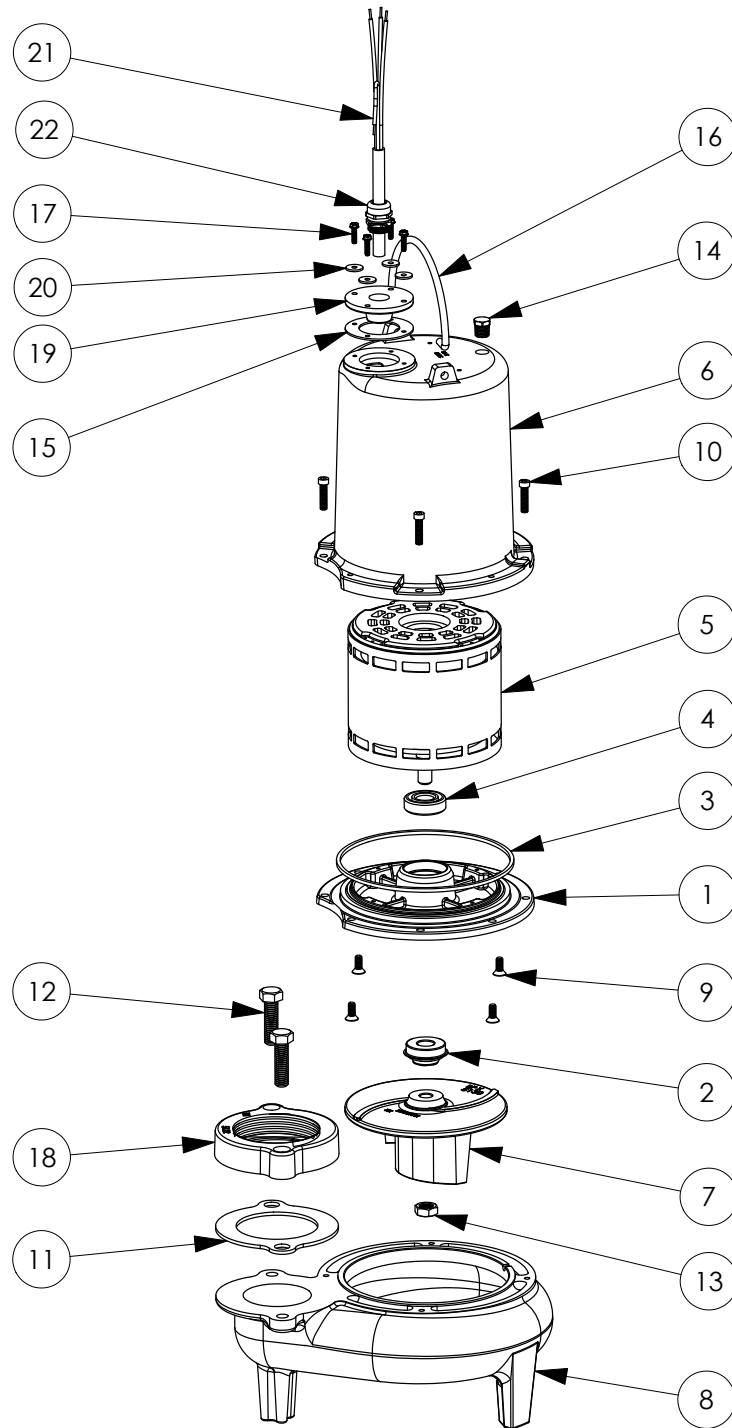

LE74M3-2 (B10)

**LE74M3-2****LE74M3-2 (B10)**

#	PART #	DESCRIPTION	QTY	Note
1	510100R	MOTOR SUPPORT PLATE	1	
2	5120000	5/8 INCH UNITIZED SHAFT SEAL	1	[1]
3	5107000	MOTOR COVER SEALRING	1	[1]
4	5124000	BEARING	1	
5	5342000	MOTOR	1	
6	527700R	MOTOR COVER	1	
7	5130000	IMPELLER, CAST IRON	1	
8	510200R	VOLUTE HOUSING	1	
9	8018000	1/4-20 x 5/8 SLOTTED FLAT HEAD BOLT	4	
10	8091000	1/4-20 x 1 HEX SOCKET HEAD BOLT	4	
11	5129000	FLANGE GASKET, FITS 2" OR 3"	1	
12	8037000	1/2-13 x 1-3/4 STAINLESS STEEL BOLT	2	
13	8046000	1/2-20 HEX STAINLESS STEEL JAM NUT	1	
14	5071000	BRASS OIL PLUG	1	
15	5060000	CORD PLATE GASKET	1	
16	K001095	STAINLESS STEEL HANDLE	1	
17	8064000	#8-32 x 5/8 HEX WASHER HEAD SCREW	4	
18	K001222	3" DISCHARGE KIT	1	
19	5396000	CORD PLATE	1	
20	8140000	#8 FLAT WASHER TYPE B WIDE SS	4	
21	54000A0	POWER CORD KIT, CAST IRON 3PH 25ft CORD	1	
22	5397000	CORD PLATE NUT	1	

**PART NOTES:**

[1] - Part requires factory authorized service. Contact Liberty Pumps at 1-800-543-2550

LE74M3-2

LE74M3-2 (B25)

LE74M3-2 (B25)

**LE74M3-2****LE74M3-2 (B25)**

#	PART #	DESCRIPTION	QTY	Note
1	510100R	MOTOR SUPPORT PLATE	1	
2	5120000	5/8 INCH UNITIZED SHAFT SEAL	1	[1]
3	5107000	MOTOR COVER SEALRING	1	[1]
4	5124000	BEARING	1	
5	5342000	MOTOR	1	
6	527700R	MOTOR COVER	1	
7	5130000	IMPELLER, CAST IRON	1	
8	510200R	VOLUTE HOUSING	1	
9	8018000	1/4-20 x 5/8 SLOTTED FLAT HEAD BOLT	4	
10	8091000	1/4-20 x 1 HEX SOCKET HEAD BOLT	4	
11	5129000	FLANGE GASKET, FITS 2" OR 3"	1	
12	8037000	1/2-13 x 1-3/4 STAINLESS STEEL BOLT	2	
13	8046000	1/2-20 HEX STAINLESS STEEL JAM NUT	1	
14	5071000	BRASS OIL PLUG	1	
15	5060000	CORD PLATE GASKET	1	
16	K001095	STAINLESS STEEL HANDLE	1	
17	8064000	#8-32 x 5/8 HEX WASHER HEAD SCREW	4	
18	K001222	3" DISCHARGE KIT	1	
19	8140000	#8 FLAT WASHER TYPE B WIDE SS	4	
20	5629000	GRINDER CORDPLATE	1	
21	K001357	POWER CORD, 25FT	1	