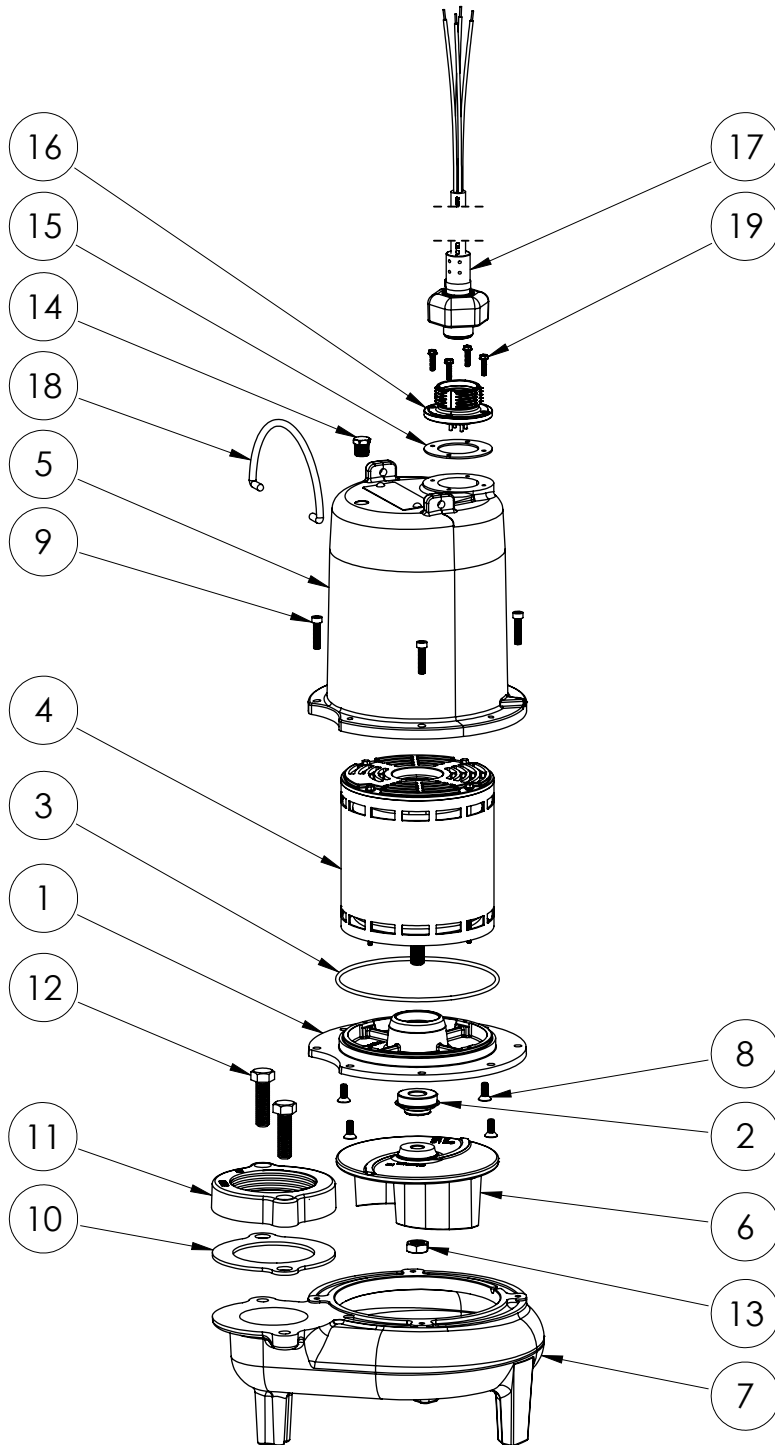

**PART NOTES:**

[1] - Part requires factory authorized service. Contact Liberty Pumps at 1-800-543-2550

LE74M3-2

LE74M3-2 (B25)

LE74M3-2 (B25)

**LE74M3-2****LE74M3-2 (B25)**

#	PART #	DESCRIPTION	QTY	Note
1	510100R	MOTOR SUPPORT PLATE	1	
2	5120000	5/8 INCH UNITIZED SHAFT SEAL	1	[1]
3	5107000	MOTOR COVER SEALRING	1	[1]
4	5124000	BEARING	1	
5	5342000	MOTOR	1	
6	527700R	MOTOR COVER	1	
7	5130000	IMPELLER, CAST IRON	1	
8	510200R	VOLUTE HOUSING	1	
9	8018000	1/4-20 x 5/8 SLOTTED FLAT HEAD BOLT	4	
10	8091000	1/4-20 x 1 HEX SOCKET HEAD BOLT	4	
11	5129000	FLANGE GASKET, FITS 2" OR 3"	1	
12	8037000	1/2-13 x 1-3/4 STAINLESS STEEL BOLT	2	
13	8046000	1/2-20 HEX STAINLESS STEEL JAM NUT	1	
14	5071000	BRASS OIL PLUG	1	
15	5060000	CORD PLATE GASKET	1	
16	K001095	STAINLESS STEEL HANDLE	1	
17	8064000	#8-32 x 5/8 HEX WASHER HEAD SCREW	4	
18	K001222	3" DISCHARGE KIT	1	
19	8140000	#8 FLAT WASHER TYPE B WIDE SS	4	
20	5629000	GRINDER CORDPLATE	1	
21	K001357	POWER CORD, 25FT	1	

**PART NOTES:**

[1] - Part requires factory authorized service. Contact Liberty Pumps at 1-800-543-2550

LE74M3-2 (B61)

LE74M3-2B61

**LE74M3-2****LE74M3-2 (B61)**

#	PART #	DESCRIPTION	QTY	Note
1	532600R	MOTOR SUPPORT PLATE	1	
2	5120000	5/8 INCH UNITIZED SHAFT SEAL	1	[1]
3	5617000	O-RING	1	
4	5342000	MOTOR	1	
5	531400R	MOTOR COVER	1	
6	5130000	IMPELLER, CAST IRON	1	
7	531500R	VOLUTE HOUSING	1	
8	8018000	1/4-20 x 5/8 SLOTTED FLAT HEAD BOLT	4	
9	8091000	1/4-20 x 1 HEX SOCKET HEAD BOLT	4	
10	5129000	FLANGE GASKET, FITS 2" OR 3"	1	
11	K001222	3" DISCHARGE KIT	1	
12	8037000	1/2-13 x 1-3/4 STAINLESS STEEL BOLT	2	
13	8046000	1/2-20 HEX STAINLESS STEEL JAM NUT	1	
14	5071000	BRASS OIL PLUG	1	
15	5060000	CORD PLATE GASKET	1	
16	5629000	GRINDER CORDPLATE	1	
17	K001357	POWER CORD, 25FT	1	
18	K001095	STAINLESS STEEL HANDLE	1	
19	8064000	#8-32 x 5/8 HEX WASHER HEAD SCREW	4	