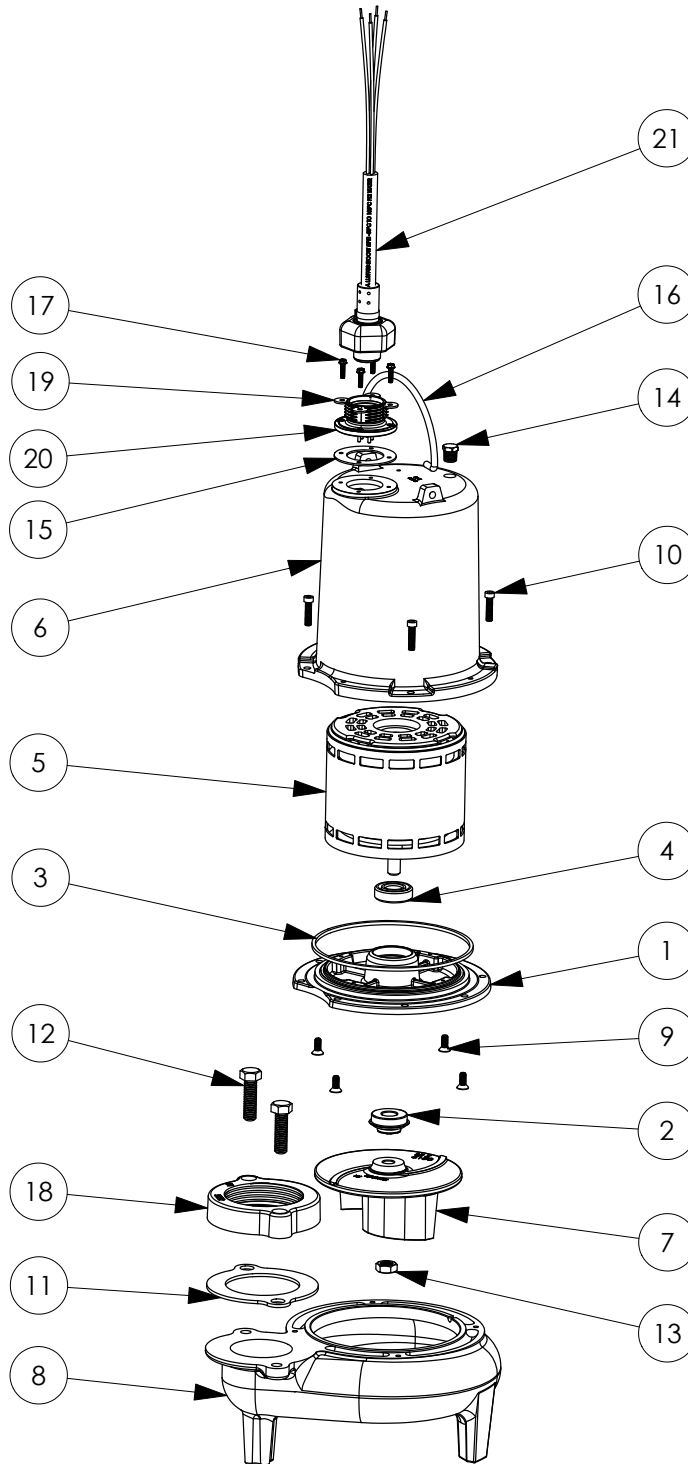

LE74M3-2 (B10)

**LE74M3-2****LE74M3-2 (B10)**

#	PART #	DESCRIPTION	QTY	Note
1	510100R	MOTOR SUPPORT PLATE	1	
2	5120000	5/8 INCH UNITIZED SHAFT SEAL	1	[1]
3	5107000	MOTOR COVER SEALRING	1	[1]
4	5124000	BEARING	1	
5	5342000	MOTOR	1	
6	527700R	MOTOR COVER	1	
7	5130000	IMPELLER, CAST IRON	1	
8	510200R	VOLUTE HOUSING	1	
9	8018000	1/4-20 x 5/8 SLOTTED FLAT HEAD BOLT	4	
10	8091000	1/4-20 x 1 HEX SOCKET HEAD BOLT	4	
11	5129000	FLANGE GASKET, FITS 2" OR 3"	1	
12	8037000	1/2-13 x 1-3/4 STAINLESS STEEL BOLT	2	
13	8046000	1/2-20 HEX STAINLESS STEEL JAM NUT	1	
14	5071000	BRASS OIL PLUG	1	
15	5060000	CORD PLATE GASKET	1	
16	K001095	STAINLESS STEEL HANDLE	1	
17	8064000	#8-32 x 5/8 HEX WASHER HEAD SCREW	4	
18	K001222	3" DISCHARGE KIT	1	
19	5396000	CORD PLATE	1	
20	8140000	#8 FLAT WASHER TYPE B WIDE SS	4	
21	54000A0	POWER CORD KIT, CAST IRON 3PH 25ft CORD	1	
22	5397000	CORD PLATE NUT	1	

**PART NOTES:**

[1] - Part requires factory authorized service. Contact Liberty Pumps at 1-800-543-2550

LE74M3-2

LE74M3-2 (B25)

LE74M3-2 (B25)

**LE74M3-2****LE74M3-2 (B25)**

#	PART #	DESCRIPTION	QTY	Note
1	510100R	MOTOR SUPPORT PLATE	1	
2	5120000	5/8 INCH UNITIZED SHAFT SEAL	1	[1]
3	5107000	MOTOR COVER SEALRING	1	[1]
4	5124000	BEARING	1	
5	5342000	MOTOR	1	
6	527700R	MOTOR COVER	1	
7	5130000	IMPELLER, CAST IRON	1	
8	510200R	VOLUTE HOUSING	1	
9	8018000	1/4-20 x 5/8 SLOTTED FLAT HEAD BOLT	4	
10	8091000	1/4-20 x 1 HEX SOCKET HEAD BOLT	4	
11	5129000	FLANGE GASKET, FITS 2" OR 3"	1	
12	8037000	1/2-13 x 1-3/4 STAINLESS STEEL BOLT	2	
13	8046000	1/2-20 HEX STAINLESS STEEL JAM NUT	1	
14	5071000	BRASS OIL PLUG	1	
15	5060000	CORD PLATE GASKET	1	
16	K001095	STAINLESS STEEL HANDLE	1	
17	8064000	#8-32 x 5/8 HEX WASHER HEAD SCREW	4	
18	K001222	3" DISCHARGE KIT	1	
19	8140000	#8 FLAT WASHER TYPE B WIDE SS	4	
20	5629000	GRINDER CORDPLATE	1	
21	K001357	POWER CORD, 25FT	1	