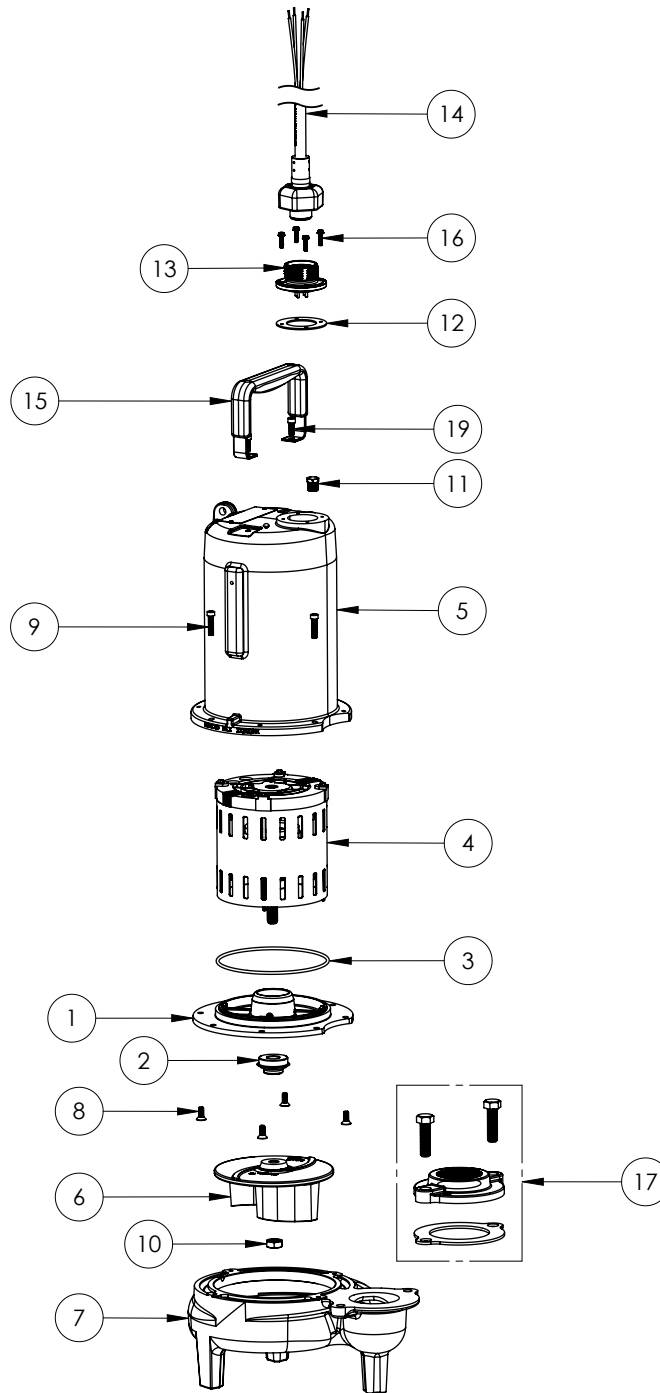

LE74M2-3 (B62)

LE74M2-2B61

LE74M2-3**LE74M2-3 (B62)**

#	PART #	DESCRIPTION	QTY	Note
1	532600R	MOTOR SUPPORT PLATE	1	
2	5120000	5/8 INCH UNITIZED SHAFT SEAL	1	[1]
3	5617000	O-RING	1	
4	5342000	MOTOR	1	
5	531400R	MOTOR COVER	1	
6	5130000	IMPELLER, CAST IRON	1	
7	531500R	VOLUTE HOUSING	1	
8	8018000	1/4-20 x 5/8 SLOTTED FLAT HEAD BOLT	4	
9	8091000	1/4-20 x 1 HEX SOCKET HEAD BOLT	4	
10	5129000	FLANGE GASKET, FITS 2" OR 3"	1	
11	K001221	2" DISCHARGE KIT	1	
12	8037000	1/2-13 x 1-3/4 STAINLESS STEEL BOLT	2	
13	8046000	1/2-20 HEX STAINLESS STEEL JAM NUT	1	
14	5071000	BRASS OIL PLUG	1	
15	5060000	CORD PLATE GASKET	1	
16	5629000	GRINDER CORDPLATE	1	
17	K001383	56310C0 35' CORD KIT	1	
18	K001095	STAINLESS STEEL HANDLE	1	
19	8064000	#8-32 x 5/8 HEX WASHER HEAD SCREW	4	

PART NOTES:

[1] - Part requires factory authorized service. Contact Liberty Pumps at 1-800-543-2550

LE74M2-3 (B72)

LE74M2-3**LE74M2-3 (B72)**

#	PART #	DESCRIPTION	QTY	Note
1	53260BR	MOTOR SUPPORT PLATE	1	
2	5120000	5/8 INCH UNITIZED SHAFT SEAL	1	[1]
3	5617000	O-RING	1	
4	5331000	MOTOR	1	[1]
5	531400R	MOTOR COVER	1	
6	5130000	IMPELLER, CAST IRON	1	
7	531500R	VOLUTE HOUSING	1	
8	8018000	1/4-20 x 5/8 SLOTTED FLAT HEAD BOLT	4	
9	8091000	1/4-20 x 1 HEX SOCKET HEAD BOLT	4	
10	8046000	1/2-20 HEX STAINLESS STEEL JAM NUT	1	
11	5071000	BRASS OIL PLUG	1	
12	5060000	CORD PLATE GASKET	1	
13	5629000	GRINDER CORDPLATE	1	
14	K001383	56310C0 35' CORD KIT	1	
15	3411200	HANDLE	1	
16	8064000	#8-32 x 5/8 HEX WASHER HEAD SCREW	4	
17	K001221	2" DISCHARGE KIT	1	
19	8103000	SCREW 1/4-20x5/8" HX SKT SS	2	

PART NOTES:

[1] - Part requires factory authorized service. Contact Liberty Pumps at 1-800-543-2550