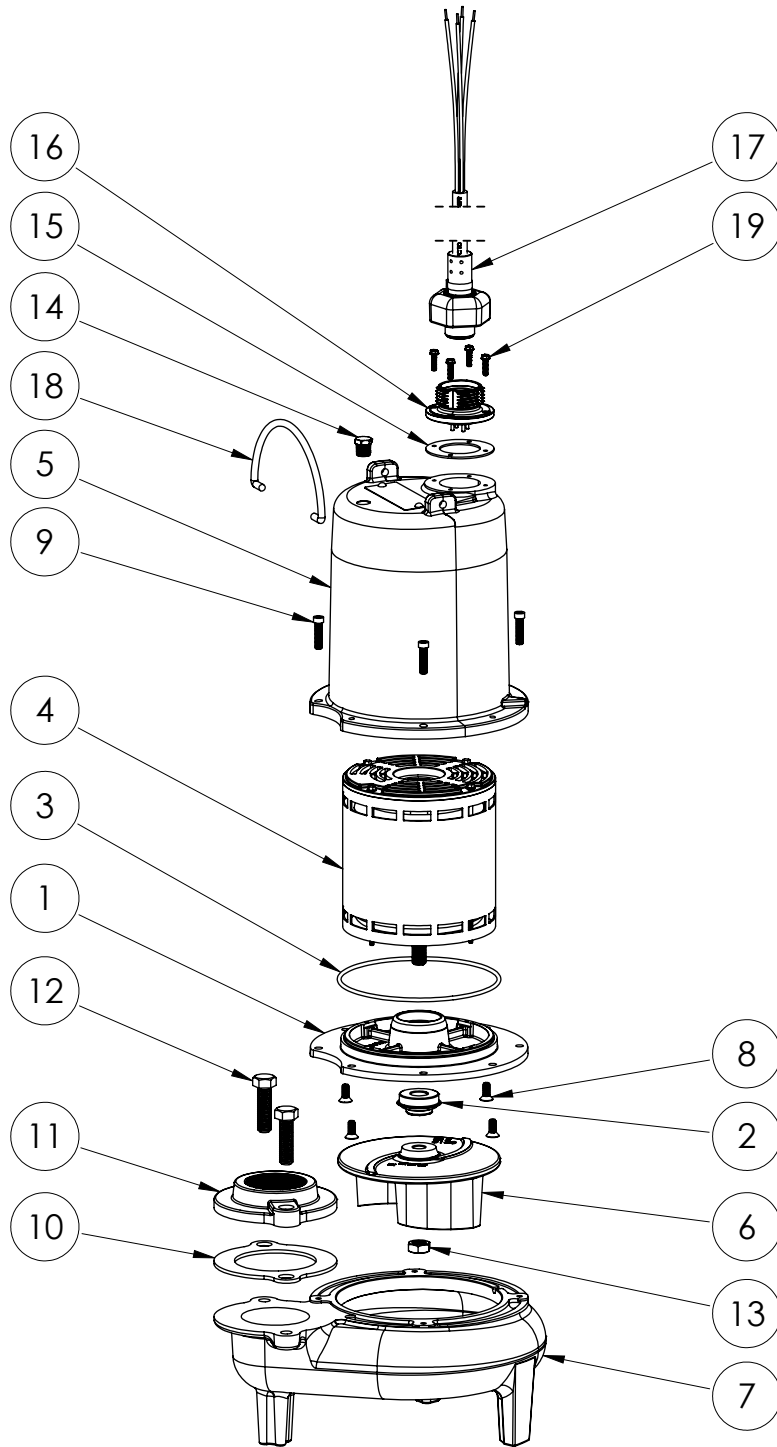

LE74M2-3 (B62)

LE74M2-2B61

LE74M2-3**LE74M2-3 (B62)**

#	PART #	DESCRIPTION	QTY	Note
1	532600R	MOTOR SUPPORT PLATE	1	
2	5120000	5/8 INCH UNITIZED SHAFT SEAL	1	[1]
3	5617000	O-RING	1	
4	5342000	MOTOR	1	
5	531400R	MOTOR COVER	1	
6	5130000	IMPELLER, CAST IRON	1	
7	531500R	VOLUTE HOUSING	1	
8	8018000	1/4-20 x 5/8 SLOTTED FLAT HEAD BOLT	4	
9	8091000	1/4-20 x 1 HEX SOCKET HEAD BOLT	4	
10	5129000	FLANGE GASKET, FITS 2" OR 3"	1	
11	K001221	2" DISCHARGE KIT	1	
12	8037000	1/2-13 x 1-3/4 STAINLESS STEEL BOLT	2	
13	8046000	1/2-20 HEX STAINLESS STEEL JAM NUT	1	
14	5071000	BRASS OIL PLUG	1	
15	5060000	CORD PLATE GASKET	1	
16	5629000	GRINDER CORDPLATE	1	
17	K001383	56310C0 35' CORD KIT	1	
18	K001095	STAINLESS STEEL HANDLE	1	
19	8064000	#8-32 x 5/8 HEX WASHER HEAD SCREW	4	

PART NOTES:

[1] - Part requires factory authorized service. Contact Liberty Pumps at 1-800-543-2550

LE74M2-3 (B72)

LE74M2-3**LE74M2-3 (B72)**

#	PART #	DESCRIPTION	QTY	Note
1	53260BR	MOTOR SUPPORT PLATE	1	
2	5120000	5/8 INCH UNITIZED SHAFT SEAL	1	[1]
3	5617000	O-RING	1	
4	5331000	MOTOR	1	[1]
5	531400R	MOTOR COVER	1	
6	5130000	IMPELLER, CAST IRON	1	
7	531500R	VOLUTE HOUSING	1	
8	8018000	1/4-20 x 5/8 SLOTTED FLAT HEAD BOLT	4	
9	8091000	1/4-20 x 1 HEX SOCKET HEAD BOLT	4	
10	8046000	1/2-20 HEX STAINLESS STEEL JAM NUT	1	
11	5071000	BRASS OIL PLUG	1	
12	5060000	CORD PLATE GASKET	1	
13	5629000	GRINDER CORDPLATE	1	
14	K001383	56310C0 35' CORD KIT	1	
15	3411200	HANDLE	1	
16	8064000	#8-32 x 5/8 HEX WASHER HEAD SCREW	4	
17	K001221	2" DISCHARGE KIT	1	
19	8103000	SCREW 1/4-20x5/8" HX SKT SS	2	

PART NOTES:

[1] - Part requires factory authorized service. Contact Liberty Pumps at 1-800-543-2550