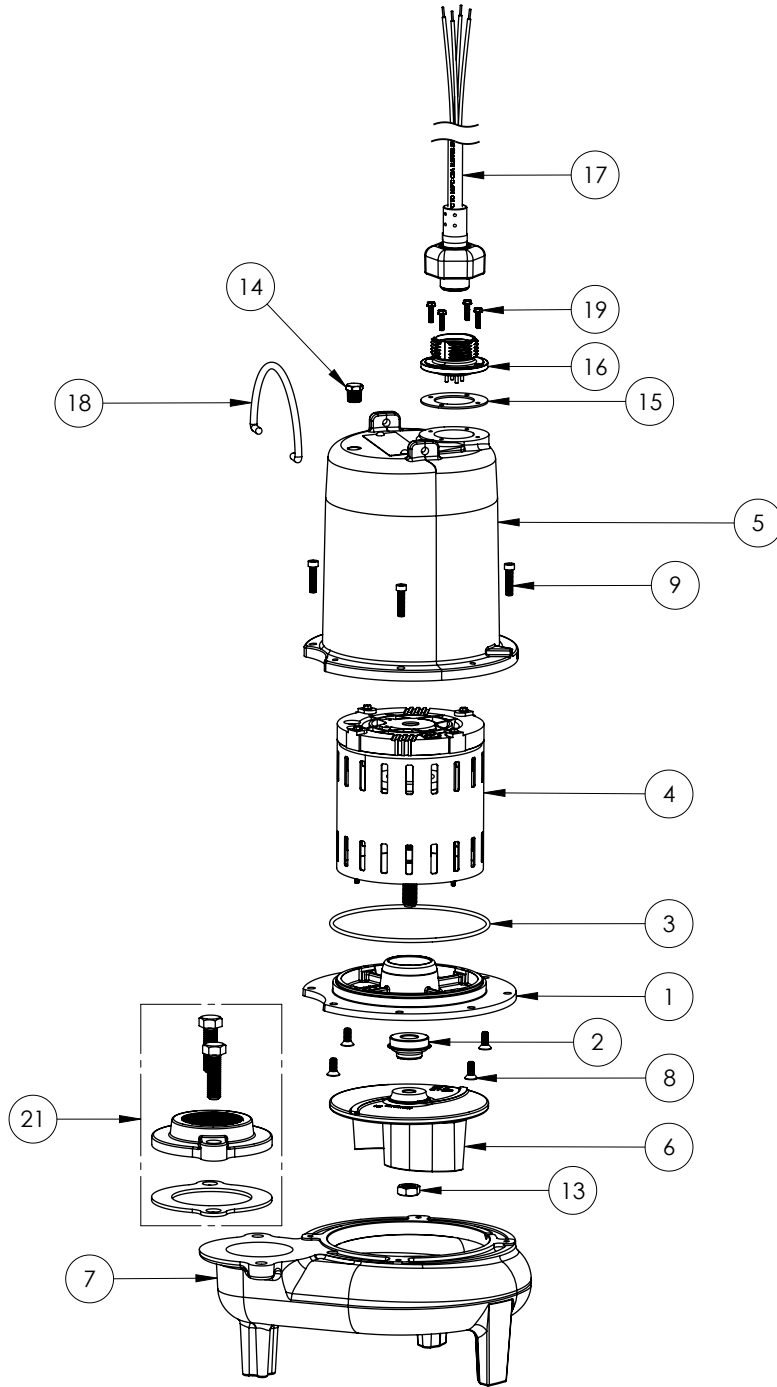

PART NOTES:

[1] - Part requires factory authorized service. Contact Liberty Pumps at 1-800-543-2550

LE74M2-2 (B61)

LE74M2-2B61

LE74M2-2**LE74M2-2 (B61)**

#	PART #	DESCRIPTION	QTY	Note
1	532600R	MOTOR SUPPORT PLATE	1	
2	5120000	5/8 INCH UNITIZED SHAFT SEAL	1	[1]
3	5617000	O-RING	1	
4	5342000	MOTOR	1	
5	531400R	MOTOR COVER	1	
6	5130000	IMPELLER, CAST IRON	1	
7	531500R	VOLUTE HOUSING	1	
8	8018000	1/4-20 x 5/8 SLOTTED FLAT HEAD BOLT	4	
9	8091000	1/4-20 x 1 HEX SOCKET HEAD BOLT	4	
10	5129000	FLANGE GASKET, FITS 2" OR 3"	1	
11	K001221	2" DISCHARGE KIT	1	
12	8037000	1/2-13 x 1-3/4 STAINLESS STEEL BOLT	2	
13	8046000	1/2-20 HEX STAINLESS STEEL JAM NUT	1	
14	5071000	BRASS OIL PLUG	1	
15	5060000	CORD PLATE GASKET	1	
16	5629000	GRINDER CORDPLATE	1	
17	K001357	POWER CORD, 25FT	1	
18	K001095	STAINLESS STEEL HANDLE	1	
19	8064000	#8-32 x 5/8 HEX WASHER HEAD SCREW	4	

PART NOTES:

[1] - Part requires factory authorized service. Contact Liberty Pumps at 1-800-543-2550

LE74M2-2 (B62)

LE74M2-2**LE74M2-2 (B62)**

#	PART #	DESCRIPTION	QTY	Note
1	53260BR	MOTOR SUPPORT PLATE	1	
2	5120000	5/8 INCH UNITIZED SHAFT SEAL	1	[1]
3	5617000	O-RING	1	
4	5331000	MOTOR	1	[1]
5	531400R	MOTOR COVER	1	
6	5130000	IMPELLER, CAST IRON	1	
7	531500R	VOLUTE HOUSING	1	
8	8018000	1/4-20 x 5/8 SLOTTED FLAT HEAD BOLT	4	
9	8091000	1/4-20 x 1 HEX SOCKET HEAD BOLT	4	
13	8046000	1/2-20 HEX STAINLESS STEEL JAM NUT	1	
14	5071000	BRASS OIL PLUG	1	
15	5060000	CORD PLATE GASKET	1	
16	5629000	GRINDER CORDPLATE	1	
17	K001357	POWER CORD, 25FT	1	
18	K001095	STAINLESS STEEL HANDLE	1	
19	8064000	#8-32 x 5/8 HEX WASHER HEAD SCREW	4	
21	K001221	2" DISCHARGE KIT	1	