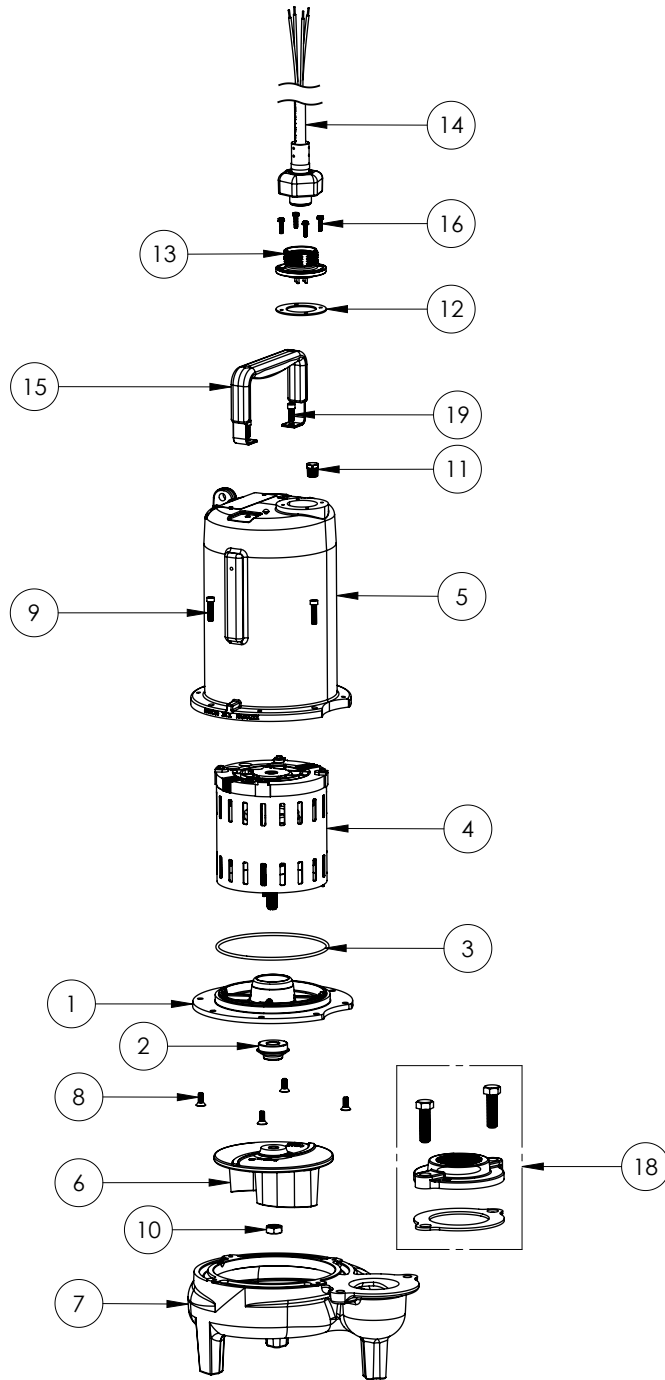

PART NOTES:

[1] - Part requires factory authorized service. Contact Liberty Pumps at 1-800-543-2550

LE74M2-2 (B62)

LE74M2-2**LE74M2-2 (B62)**

#	PART #	DESCRIPTION	QTY	Note
1	53260BR	MOTOR SUPPORT PLATE	1	
2	5120000	5/8 INCH UNITIZED SHAFT SEAL	1	[1]
3	5617000	O-RING	1	
4	5331000	MOTOR	1	[1]
5	531400R	MOTOR COVER	1	
6	5130000	IMPELLER, CAST IRON	1	
7	531500R	VOLUTE HOUSING	1	
8	8018000	1/4-20 x 5/8 SLOTTED FLAT HEAD BOLT	4	
9	8091000	1/4-20 x 1 HEX SOCKET HEAD BOLT	4	
13	8046000	1/2-20 HEX STAINLESS STEEL JAM NUT	1	
14	5071000	BRASS OIL PLUG	1	
15	5060000	CORD PLATE GASKET	1	
16	5629000	GRINDER CORDPLATE	1	
17	K001357	POWER CORD, 25FT	1	
18	K001095	STAINLESS STEEL HANDLE	1	
19	8064000	#8-32 x 5/8 HEX WASHER HEAD SCREW	4	
21	K001221	2" DISCHARGE KIT	1	

PART NOTES:

[1] - Part requires factory authorized service. Contact Liberty Pumps at 1-800-543-2550

LE74M2-2 (B72)

LE74M2-2**LE74M2-2 (B72)**

#	PART #	DESCRIPTION	QTY	Note
1	53260BR	MOTOR SUPPORT PLATE	1	
2	5120000	5/8 INCH UNITIZED SHAFT SEAL	1	[1]
3	5617000	O-RING	1	
4	5331000	MOTOR	1	[1]
5	531400R	MOTOR COVER	1	
6	5130000	IMPELLER, CAST IRON	1	
7	531500R	VOLUTE HOUSING	1	
8	8018000	1/4-20 x 5/8 SLOTTED FLAT HEAD BOLT	4	
9	8091000	1/4-20 x 1 HEX SOCKET HEAD BOLT	4	
10	8046000	1/2-20 HEX STAINLESS STEEL JAM NUT	1	
11	5071000	BRASS OIL PLUG	1	
12	5060000	CORD PLATE GASKET	1	
13	5629000	GRINDER CORDPLATE	1	
14	K001357	POWER CORD, 25FT	1	
15	3411200	HANDLE	1	
16	8064000	#8-32 x 5/8 HEX WASHER HEAD SCREW	4	
18	K001221	2" DISCHARGE KIT	1	
19	8103000	SCREW 1/4-20x5/8" HX SKT SS	2	