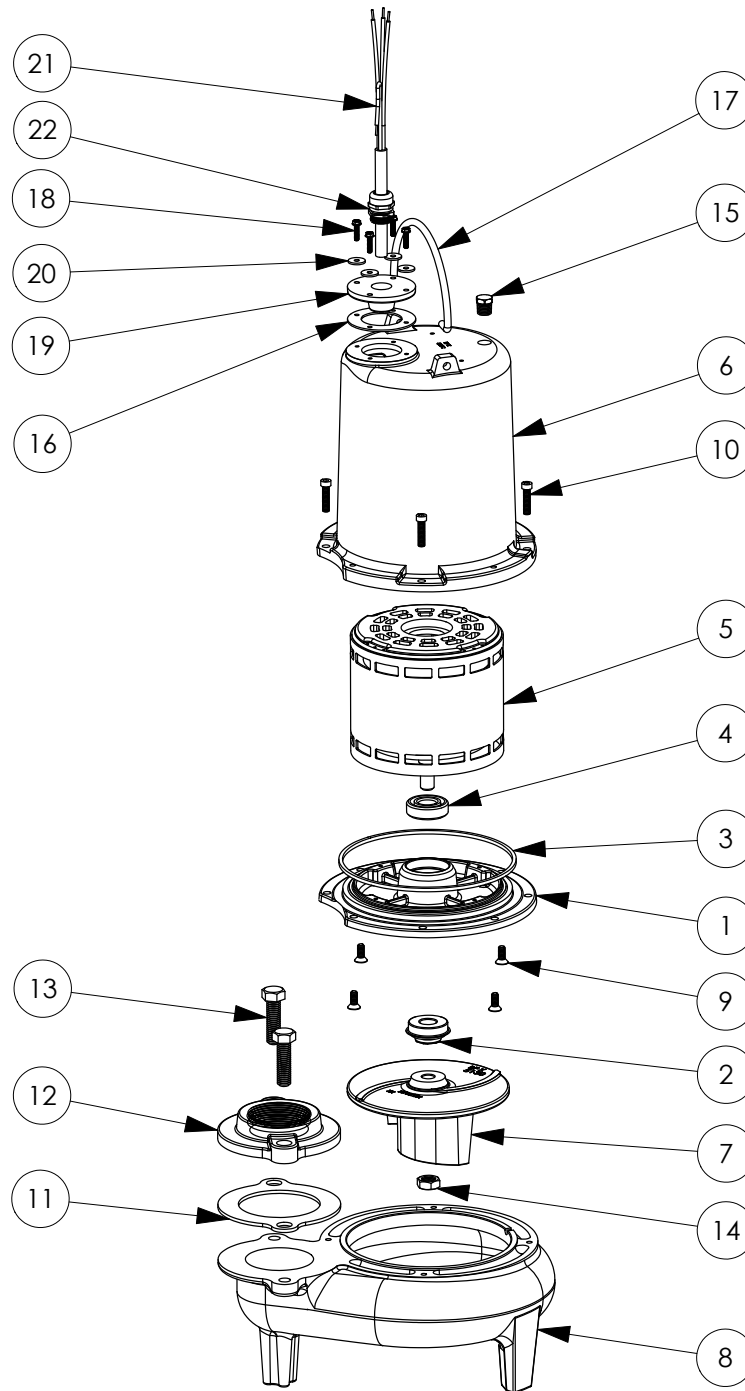

LE74M2-2 (B10)

LE74M2-2**LE74M2-2 (B10)**

#	PART #	DESCRIPTION	QTY	Note
1	510100R	MOTOR SUPPORT PLATE	1	
2	5120000	5/8 INCH UNITIZED SHAFT SEAL	1	[1]
3	5107000	MOTOR COVER SEALRING	1	[1]
4	5124000	BEARING	1	
5	5342000	MOTOR	1	
6	527700R	MOTOR COVER	1	
7	5130000	IMPELLER, CAST IRON	1	
8	510200R	VOLUTE HOUSING	1	
9	8018000	1/4-20 x 5/8 SLOTTED FLAT HEAD BOLT	4	
10	8091000	1/4-20 x 1 HEX SOCKET HEAD BOLT	4	
11	5129000	FLANGE GASKET, FITS 2" OR 3"	1	
12	K001221	2" DISCHARGE KIT	1	
13	8037000	1/2-13 x 1-3/4 STAINLESS STEEL BOLT	2	
14	8046000	1/2-20 HEX STAINLESS STEEL JAM NUT	1	
15	5071000	BRASS OIL PLUG	1	
16	5060000	CORD PLATE GASKET	1	
17	K001095	STAINLESS STEEL HANDLE	1	
18	8064000	#8-32 x 5/8 HEX WASHER HEAD SCREW	4	
19	5396000	CORD PLATE	1	
20	8140000	#8 FLAT WASHER TYPE B WIDE SS	4	
21	54000A0	POWER CORD KIT, CAST IRON 3PH 25ft CORD	1	
22	5397000	CORD PLATE NUT	1	

PART NOTES:

[1] - Part requires factory authorized service. Contact Liberty Pumps at 1-800-543-2550

LE74M2-2 (B25)

LE74M2-2**LE74M2-2 (B25)**

#	PART #	DESCRIPTION	QTY	Note
1	510100R	MOTOR SUPPORT PLATE	1	
2	5120000	5/8 INCH UNITIZED SHAFT SEAL	1	[1]
3	5107000	MOTOR COVER SEALRING	1	[1]
4	5124000	BEARING	1	
5	5342000	MOTOR	1	
6	527700R	MOTOR COVER	1	
7	5130000	IMPELLER, CAST IRON	1	
8	510200R	VOLUTE HOUSING	1	
9	8018000	1/4-20 x 5/8 SLOTTED FLAT HEAD BOLT	4	
10	8091000	1/4-20 x 1 HEX SOCKET HEAD BOLT	4	
11	5129000	FLANGE GASKET, FITS 2" OR 3"	1	
12	K001221	2" DISCHARGE KIT	1	
13	8037000	1/2-13 x 1-3/4 STAINLESS STEEL BOLT	2	
14	8046000	1/2-20 HEX STAINLESS STEEL JAM NUT	1	
15	5071000	BRASS OIL PLUG	1	
16	5060000	CORD PLATE GASKET	1	
17	K001095	STAINLESS STEEL HANDLE	1	
18	8064000	#8-32 x 5/8 HEX WASHER HEAD SCREW	4	
19	8140000	#8 FLAT WASHER TYPE B WIDE SS	4	
20	5629000	GRINDER CORDPLATE	1	
21	K001357	POWER CORD, 25FT	1	