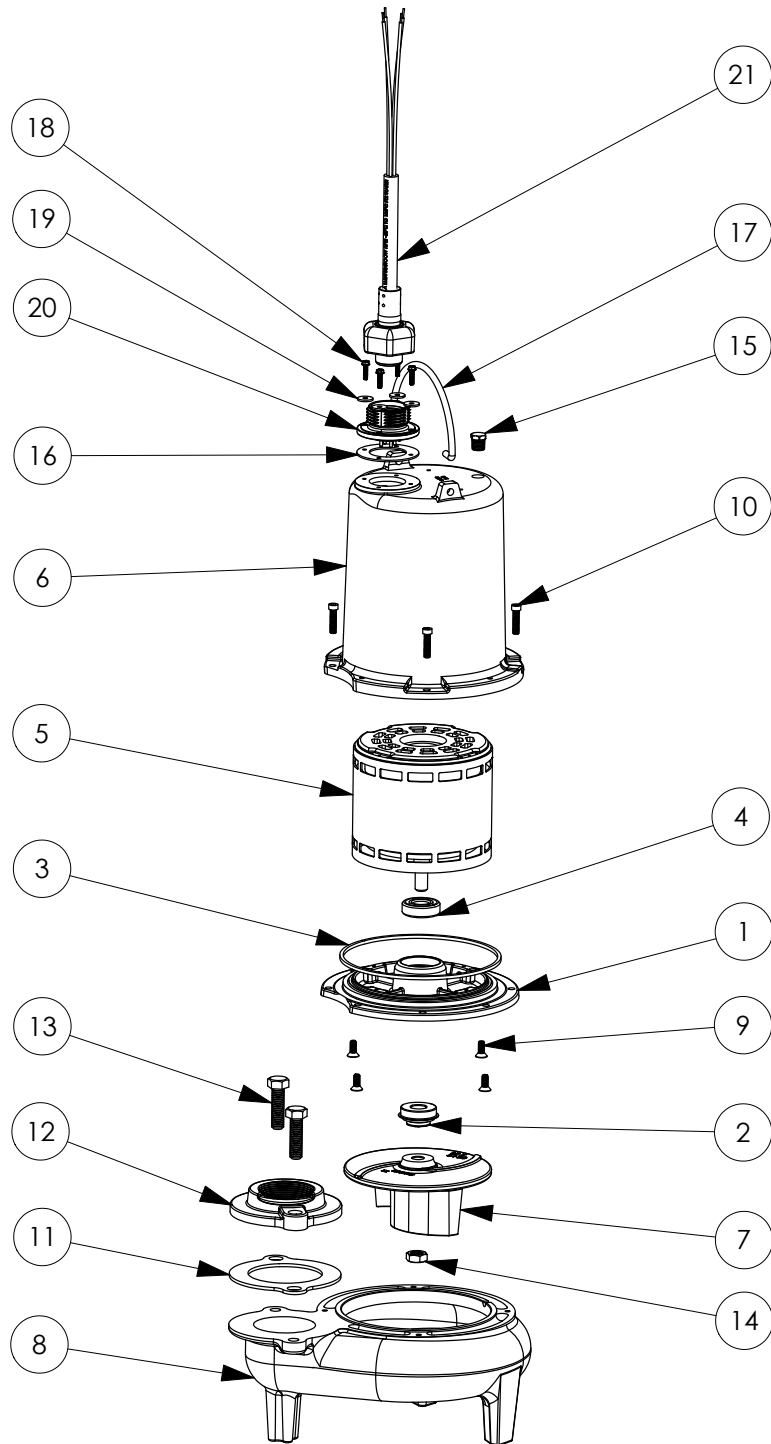

LE74M2-2 (B10)

LE74M2-2**LE74M2-2 (B10)**

#	PART #	DESCRIPTION	QTY	Note
1	510100R	MOTOR SUPPORT PLATE	1	
2	5120000	5/8 INCH UNITIZED SHAFT SEAL	1	[1]
3	5107000	MOTOR COVER SEALRING	1	[1]
4	5124000	BEARING	1	
5	5342000	MOTOR	1	
6	527700R	MOTOR COVER	1	
7	5130000	IMPELLER, CAST IRON	1	
8	510200R	VOLUTE HOUSING	1	
9	8018000	1/4-20 x 5/8 SLOTTED FLAT HEAD BOLT	4	
10	8091000	1/4-20 x 1 HEX SOCKET HEAD BOLT	4	
11	5129000	FLANGE GASKET, FITS 2" OR 3"	1	
12	K001221	2" DISCHARGE KIT	1	
13	8037000	1/2-13 x 1-3/4 STAINLESS STEEL BOLT	2	
14	8046000	1/2-20 HEX STAINLESS STEEL JAM NUT	1	
15	5071000	BRASS OIL PLUG	1	
16	5060000	CORD PLATE GASKET	1	
17	K001095	STAINLESS STEEL HANDLE	1	
18	8064000	#8-32 x 5/8 HEX WASHER HEAD SCREW	4	
19	5396000	CORD PLATE	1	
20	8140000	#8 FLAT WASHER TYPE B WIDE SS	4	
21	54000A0	POWER CORD KIT, CAST IRON 3PH 25ft CORD	1	
22	5397000	CORD PLATE NUT	1	

PART NOTES:

[1] - Part requires factory authorized service. Contact Liberty Pumps at 1-800-543-2550

LE74M2-2 (B25)

LE74M2-2**LE74M2-2 (B25)**

#	PART #	DESCRIPTION	QTY	Note
1	510100R	MOTOR SUPPORT PLATE	1	
2	5120000	5/8 INCH UNITIZED SHAFT SEAL	1	[1]
3	5107000	MOTOR COVER SEALRING	1	[1]
4	5124000	BEARING	1	
5	5342000	MOTOR	1	
6	527700R	MOTOR COVER	1	
7	5130000	IMPELLER, CAST IRON	1	
8	510200R	VOLUTE HOUSING	1	
9	8018000	1/4-20 x 5/8 SLOTTED FLAT HEAD BOLT	4	
10	8091000	1/4-20 x 1 HEX SOCKET HEAD BOLT	4	
11	5129000	FLANGE GASKET, FITS 2" OR 3"	1	
12	K001221	2" DISCHARGE KIT	1	
13	8037000	1/2-13 x 1-3/4 STAINLESS STEEL BOLT	2	
14	8046000	1/2-20 HEX STAINLESS STEEL JAM NUT	1	
15	5071000	BRASS OIL PLUG	1	
16	5060000	CORD PLATE GASKET	1	
17	K001095	STAINLESS STEEL HANDLE	1	
18	8064000	#8-32 x 5/8 HEX WASHER HEAD SCREW	4	
19	8140000	#8 FLAT WASHER TYPE B WIDE SS	4	
20	5629000	GRINDER CORDPLATE	1	
21	K001357	POWER CORD, 25FT	1	