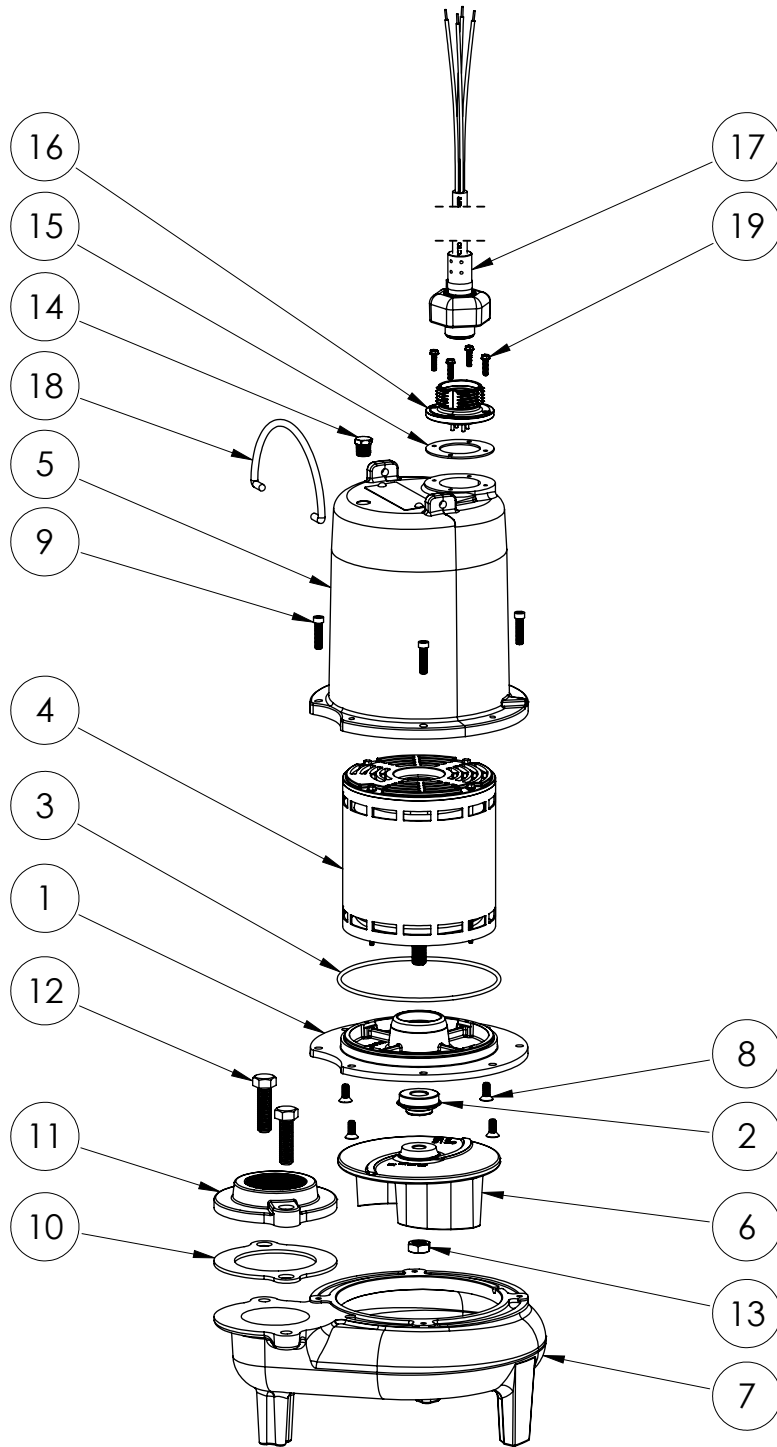

PART NOTES:

[1] - Part requires factory authorized service. Contact Liberty Pumps at 1-800-543-2550

LE74M2-2 (B25)

LE74M2-2**LE74M2-2 (B25)**

#	PART #	DESCRIPTION	QTY	Note
1	510100R	MOTOR SUPPORT PLATE	1	
2	5120000	5/8 INCH UNITIZED SHAFT SEAL	1	[1]
3	5107000	MOTOR COVER SEALRING	1	[1]
4	5124000	BEARING	1	
5	5342000	MOTOR	1	
6	527700R	MOTOR COVER	1	
7	5130000	IMPELLER, CAST IRON	1	
8	510200R	VOLUTE HOUSING	1	
9	8018000	1/4-20 x 5/8 SLOTTED FLAT HEAD BOLT	4	
10	8091000	1/4-20 x 1 HEX SOCKET HEAD BOLT	4	
11	5129000	FLANGE GASKET, FITS 2" OR 3"	1	
12	K001221	2" DISCHARGE KIT	1	
13	8037000	1/2-13 x 1-3/4 STAINLESS STEEL BOLT	2	
14	8046000	1/2-20 HEX STAINLESS STEEL JAM NUT	1	
15	5071000	BRASS OIL PLUG	1	
16	5060000	CORD PLATE GASKET	1	
17	K001095	STAINLESS STEEL HANDLE	1	
18	8064000	#8-32 x 5/8 HEX WASHER HEAD SCREW	4	
19	8140000	#8 FLAT WASHER TYPE B WIDE SS	4	
20	5629000	GRINDER CORDPLATE	1	
21	K001357	POWER CORD, 25FT	1	

PART NOTES:

[1] - Part requires factory authorized service. Contact Liberty Pumps at 1-800-543-2550

LE74M2-2 (B61)

LE74M2-2B61

LE74M2-2**LE74M2-2 (B61)**

#	PART #	DESCRIPTION	QTY	Note
1	532600R	MOTOR SUPPORT PLATE	1	
2	5120000	5/8 INCH UNITIZED SHAFT SEAL	1	[1]
3	5617000	O-RING	1	
4	5342000	MOTOR	1	
5	531400R	MOTOR COVER	1	
6	5130000	IMPELLER, CAST IRON	1	
7	531500R	VOLUTE HOUSING	1	
8	8018000	1/4-20 x 5/8 SLOTTED FLAT HEAD BOLT	4	
9	8091000	1/4-20 x 1 HEX SOCKET HEAD BOLT	4	
10	5129000	FLANGE GASKET, FITS 2" OR 3"	1	
11	K001221	2" DISCHARGE KIT	1	
12	8037000	1/2-13 x 1-3/4 STAINLESS STEEL BOLT	2	
13	8046000	1/2-20 HEX STAINLESS STEEL JAM NUT	1	
14	5071000	BRASS OIL PLUG	1	
15	5060000	CORD PLATE GASKET	1	
16	5629000	GRINDER CORDPLATE	1	
17	K001357	POWER CORD, 25FT	1	
18	K001095	STAINLESS STEEL HANDLE	1	
19	8064000	#8-32 x 5/8 HEX WASHER HEAD SCREW	4	