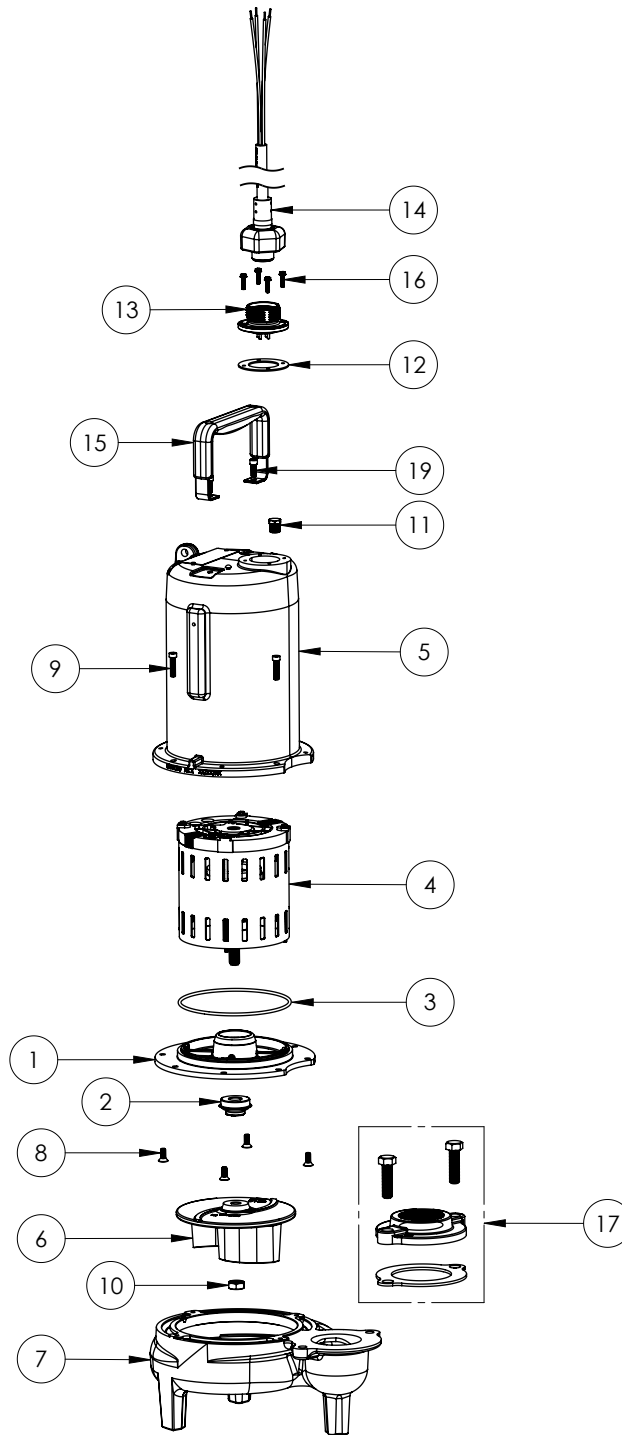

LE73M3-3 (B62)

LE73M3-2B61

LE73M3-3**LE73M3-3 (B62)**

#	PART #	DESCRIPTION	QTY	Note
1	532600R	MOTOR SUPPORT PLATE	1	
2	5120000	5/8 INCH UNITIZED SHAFT SEAL	1	[1]
3	5617000	O-RING	1	
4	5342000	MOTOR	1	
5	531400R	MOTOR COVER	1	
6	5130000	IMPELLER, CAST IRON	1	
7	531500R	VOLUTE HOUSING	1	
8	8018000	1/4-20 x 5/8 SLOTTED FLAT HEAD BOLT	4	
9	8091000	1/4-20 x 1 HEX SOCKET HEAD BOLT	4	
10	5129000	FLANGE GASKET, FITS 2" OR 3"	1	
11	K001222	3" DISCHARGE KIT	1	
12	8037000	1/2-13 x 1-3/4 STAINLESS STEEL BOLT	2	
13	8046000	1/2-20 HEX STAINLESS STEEL JAM NUT	1	
14	5071000	BRASS OIL PLUG	1	
15	5060000	CORD PLATE GASKET	1	
16	5629000	GRINDER CORDPLATE	1	
17	K001356	POWER CORD, 35FT.	1	
18	K001095	STAINLESS STEEL HANDLE	1	
19	8064000	#8-32 x 5/8 HEX WASHER HEAD SCREW	4	

PART NOTES:

[1] - Part requires factory authorized service. Contact Liberty Pumps at 1-800-543-2550

LE73M3-3 (B72)

LE73M3-3**LE73M3-3 (B72)**

#	PART #	DESCRIPTION	QTY	Note
1	532600R	MOTOR SUPPORT PLATE	1	
2	5120000	5/8 INCH UNITIZED SHAFT SEAL	1	[1]
3	5617000	O-RING	1	
4	5342000	MOTOR	1	
5	531400R	MOTOR COVER	1	
6	5130000	IMPELLER, CAST IRON	1	
7	531500R	VOLUTE HOUSING	1	
8	8018000	1/4-20 x 5/8 SLOTTED FLAT HEAD BOLT	4	
9	8091000	1/4-20 x 1 HEX SOCKET HEAD BOLT	4	
10	8046000	1/2-20 HEX STAINLESS STEEL JAM NUT	1	
11	5071000	BRASS OIL PLUG	1	
12	5060000	CORD PLATE GASKET	1	
13	5629000	GRINDER CORDPLATE	1	
14	K001383	56310C0 35' CORD KIT	1	
15	3411200	HANDLE	1	
16	8064000	#8-32 x 5/8 HEX WASHER HEAD SCREW	4	
17	K001222	3" DISCHARGE KIT	1	
19	8103000	SCREW 1/4-20x5/8" HX SKT SS	2	

PART NOTES:

[1] - Part requires factory authorized service. Contact Liberty Pumps at 1-800-543-2550