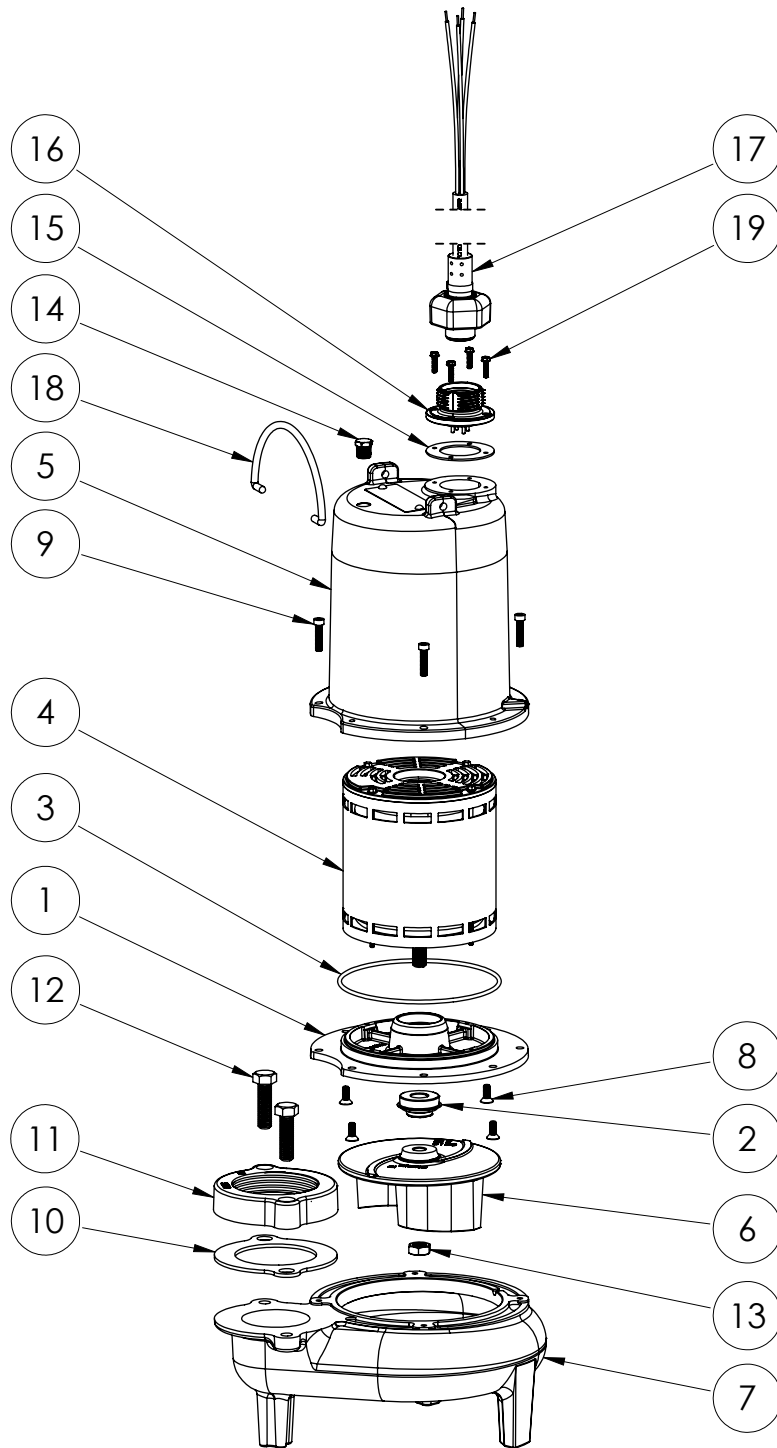

LE73M3-3 (B62)

LE73M3-2B61

LE73M3-3**LE73M3-3 (B62)**

#	PART #	DESCRIPTION	QTY	Note
1	532600R	MOTOR SUPPORT PLATE	1	
2	5120000	5/8 INCH UNITIZED SHAFT SEAL	1	[1]
3	5617000	O-RING	1	
4	5342000	MOTOR	1	
5	531400R	MOTOR COVER	1	
6	5130000	IMPELLER, CAST IRON	1	
7	531500R	VOLUTE HOUSING	1	
8	8018000	1/4-20 x 5/8 SLOTTED FLAT HEAD BOLT	4	
9	8091000	1/4-20 x 1 HEX SOCKET HEAD BOLT	4	
10	5129000	FLANGE GASKET, FITS 2" OR 3"	1	
11	K001222	3" DISCHARGE KIT	1	
12	8037000	1/2-13 x 1-3/4 STAINLESS STEEL BOLT	2	
13	8046000	1/2-20 HEX STAINLESS STEEL JAM NUT	1	
14	5071000	BRASS OIL PLUG	1	
15	5060000	CORD PLATE GASKET	1	
16	5629000	GRINDER CORDPLATE	1	
17	K001356	POWER CORD, 35FT.	1	
18	K001095	STAINLESS STEEL HANDLE	1	
19	8064000	#8-32 x 5/8 HEX WASHER HEAD SCREW	4	

PART NOTES:

[1] - Part requires factory authorized service. Contact Liberty Pumps at 1-800-543-2550

LE73M3-3 (B72)

LE73M3-3**LE73M3-3 (B72)**

#	PART #	DESCRIPTION	QTY	Note
1	532600R	MOTOR SUPPORT PLATE	1	
2	5120000	5/8 INCH UNITIZED SHAFT SEAL	1	[1]
3	5617000	O-RING	1	
4	5342000	MOTOR	1	
5	531400R	MOTOR COVER	1	
6	5130000	IMPELLER, CAST IRON	1	
7	531500R	VOLUTE HOUSING	1	
8	8018000	1/4-20 x 5/8 SLOTTED FLAT HEAD BOLT	4	
9	8091000	1/4-20 x 1 HEX SOCKET HEAD BOLT	4	
10	8046000	1/2-20 HEX STAINLESS STEEL JAM NUT	1	
11	5071000	BRASS OIL PLUG	1	
12	5060000	CORD PLATE GASKET	1	
13	5629000	GRINDER CORDPLATE	1	
14	K001383	56310C0 35' CORD KIT	1	
15	3411200	HANDLE	1	
16	8064000	#8-32 x 5/8 HEX WASHER HEAD SCREW	4	
17	K001222	3" DISCHARGE KIT	1	
19	8103000	SCREW 1/4-20x5/8" HX SKT SS	2	

PART NOTES:

[1] - Part requires factory authorized service. Contact Liberty Pumps at 1-800-543-2550