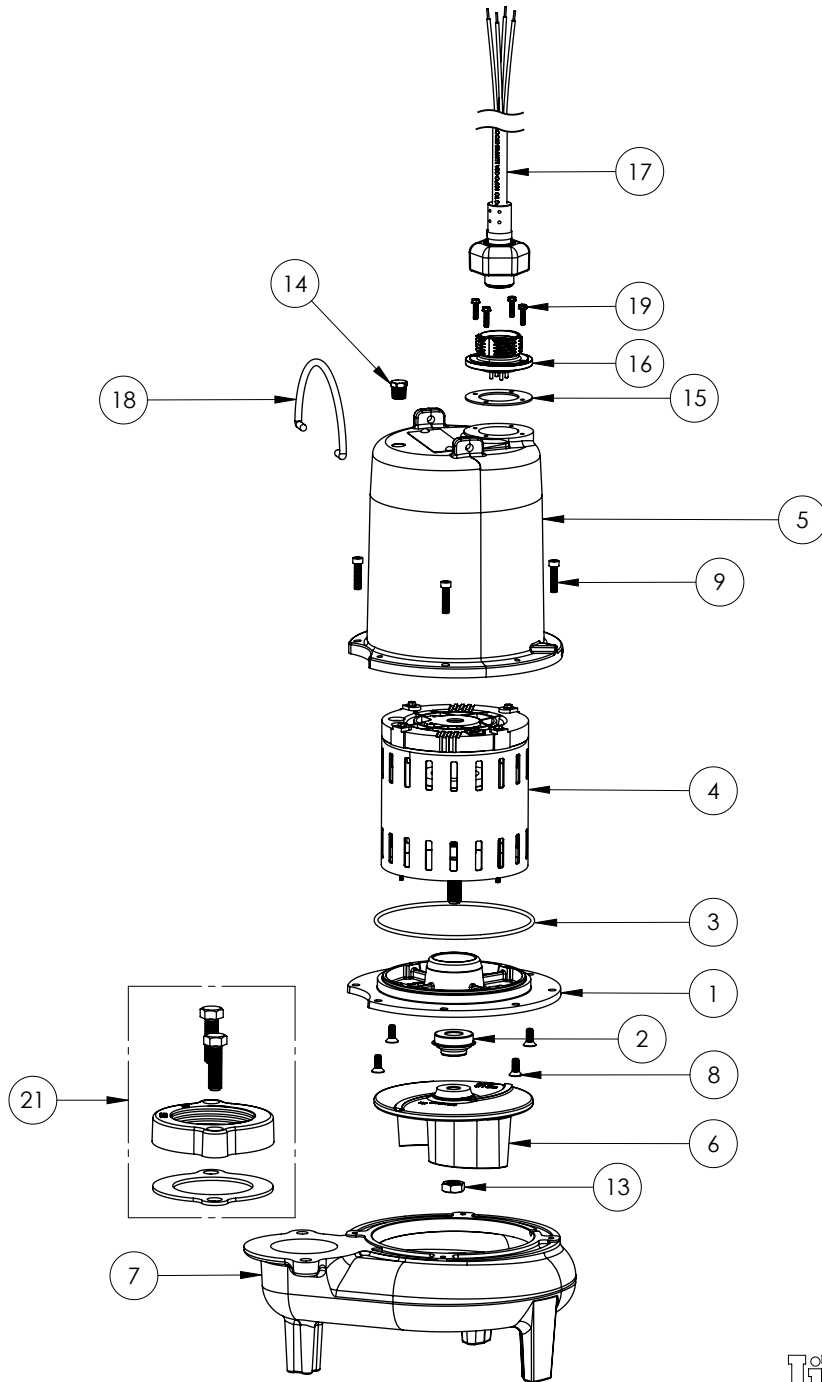

PART NOTES:

[1] - Part requires factory authorized service. Contact Liberty Pumps at 1-800-543-2550

LE73M3-2 (B61)

LE73M3-2B61

LE73M3-2**LE73M3-2 (B61)**

#	PART #	DESCRIPTION	QTY	Note
1	532600R	MOTOR SUPPORT PLATE	1	
2	5120000	5/8 INCH UNITIZED SHAFT SEAL	1	[1]
3	5617000	O-RING	1	
4	5342000	MOTOR	1	
5	531400R	MOTOR COVER	1	
6	5130000	IMPELLER, CAST IRON	1	
7	531500R	VOLUTE HOUSING	1	
8	8018000	1/4-20 x 5/8 SLOTTED FLAT HEAD BOLT	4	
9	8091000	1/4-20 x 1 HEX SOCKET HEAD BOLT	4	
10	5129000	FLANGE GASKET, FITS 2" OR 3"	1	
11	K001222	3" DISCHARGE KIT	1	
12	8037000	1/2-13 x 1-3/4 STAINLESS STEEL BOLT	2	
13	8046000	1/2-20 HEX STAINLESS STEEL JAM NUT	1	
14	5071000	BRASS OIL PLUG	1	
15	5060000	CORD PLATE GASKET	1	
16	5629000	GRINDER CORDPLATE	1	
17	K001357	POWER CORD, 25FT	1	
18	K001095	STAINLESS STEEL HANDLE	1	
19	8064000	#8-32 x 5/8 HEX WASHER HEAD SCREW	4	

PART NOTES:

[1] - Part requires factory authorized service. Contact Liberty Pumps at 1-800-543-2550

LE73M3-2 (B62)

LE73M3-2**LE73M3-2 (B62)**

#	PART #	DESCRIPTION	QTY	Note
1	53260BR	MOTOR SUPPORT PLATE	1	
2	5120000	5/8 INCH UNITIZED SHAFT SEAL	1	[1]
3	5617000	O-RING	1	
4	5331000	MOTOR	1	[1]
5	531400R	MOTOR COVER	1	
6	5130000	IMPELLER, CAST IRON	1	
7	531500R	VOLUTE HOUSING	1	
8	8018000	1/4-20 x 5/8 SLOTTED FLAT HEAD BOLT	4	
9	8091000	1/4-20 x 1 HEX SOCKET HEAD BOLT	4	
13	8046000	1/2-20 HEX STAINLESS STEEL JAM NUT	1	
14	5071000	BRASS OIL PLUG	1	
15	5060000	CORD PLATE GASKET	1	
16	5629000	GRINDER CORDPLATE	1	
17	K001357	POWER CORD, 25FT	1	
18	K001095	STAINLESS STEEL HANDLE	1	
19	8064000	#8-32 x 5/8 HEX WASHER HEAD SCREW	4	
21	K001222	3" DISCHARGE KIT	1	