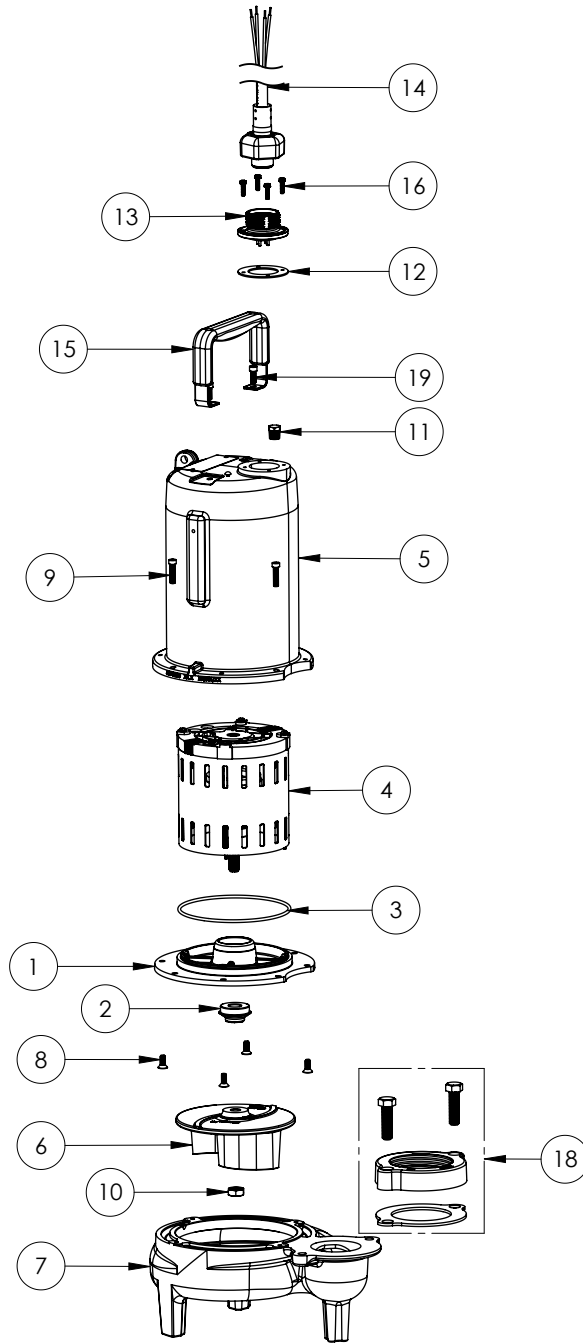

PART NOTES:

[1] - Part requires factory authorized service. Contact Liberty Pumps at 1-800-543-2550

LE73M3-2 (B62)

LE73M3-2**LE73M3-2 (B62)**

#	PART #	DESCRIPTION	QTY	Note
1	53260BR	MOTOR SUPPORT PLATE	1	
2	5120000	5/8 INCH UNITIZED SHAFT SEAL	1	[1]
3	5617000	O-RING	1	
4	5331000	MOTOR	1	[1]
5	531400R	MOTOR COVER	1	
6	5130000	IMPELLER, CAST IRON	1	
7	531500R	VOLUTE HOUSING	1	
8	8018000	1/4-20 x 5/8 SLOTTED FLAT HEAD BOLT	4	
9	8091000	1/4-20 x 1 HEX SOCKET HEAD BOLT	4	
13	8046000	1/2-20 HEX STAINLESS STEEL JAM NUT	1	
14	5071000	BRASS OIL PLUG	1	
15	5060000	CORD PLATE GASKET	1	
16	5629000	GRINDER CORDPLATE	1	
17	K001357	POWER CORD, 25FT	1	
18	K001095	STAINLESS STEEL HANDLE	1	
19	8064000	#8-32 x 5/8 HEX WASHER HEAD SCREW	4	
21	K001222	3" DISCHARGE KIT	1	

PART NOTES:

[1] - Part requires factory authorized service. Contact Liberty Pumps at 1-800-543-2550

LE73M3-2 (B72)

LE73M3-2**LE73M3-2 (B72)**

#	PART #	DESCRIPTION	QTY	Note
1	53260BR	MOTOR SUPPORT PLATE	1	
2	5120000	5/8 INCH UNITIZED SHAFT SEAL	1	[1]
3	5617000	O-RING	1	
4	5331000	MOTOR	1	[1]
5	531400R	MOTOR COVER	1	
6	5130000	IMPELLER, CAST IRON	1	
7	531500R	VOLUTE HOUSING	1	
8	8018000	1/4-20 x 5/8 SLOTTED FLAT HEAD BOLT	4	
9	8091000	1/4-20 x 1 HEX SOCKET HEAD BOLT	4	
10	8046000	1/2-20 HEX STAINLESS STEEL JAM NUT	1	
11	50710A0	PIPE PLUG, 1/4" HEX HD BRASS NPTF	1	
12	5060000	CORD PLATE GASKET	1	
13	5629000	GRINDER CORDPLATE	1	
14	K001357	POWER CORD, 25FT	1	
15	3411200	HANDLE	1	
16	8064000	#8-32 x 5/8 HEX WASHER HEAD SCREW	4	
18	K001222	3" DISCHARGE KIT	1	
19	8103000	SCREW 1/4-20x5/8" HX SKT SS	2	