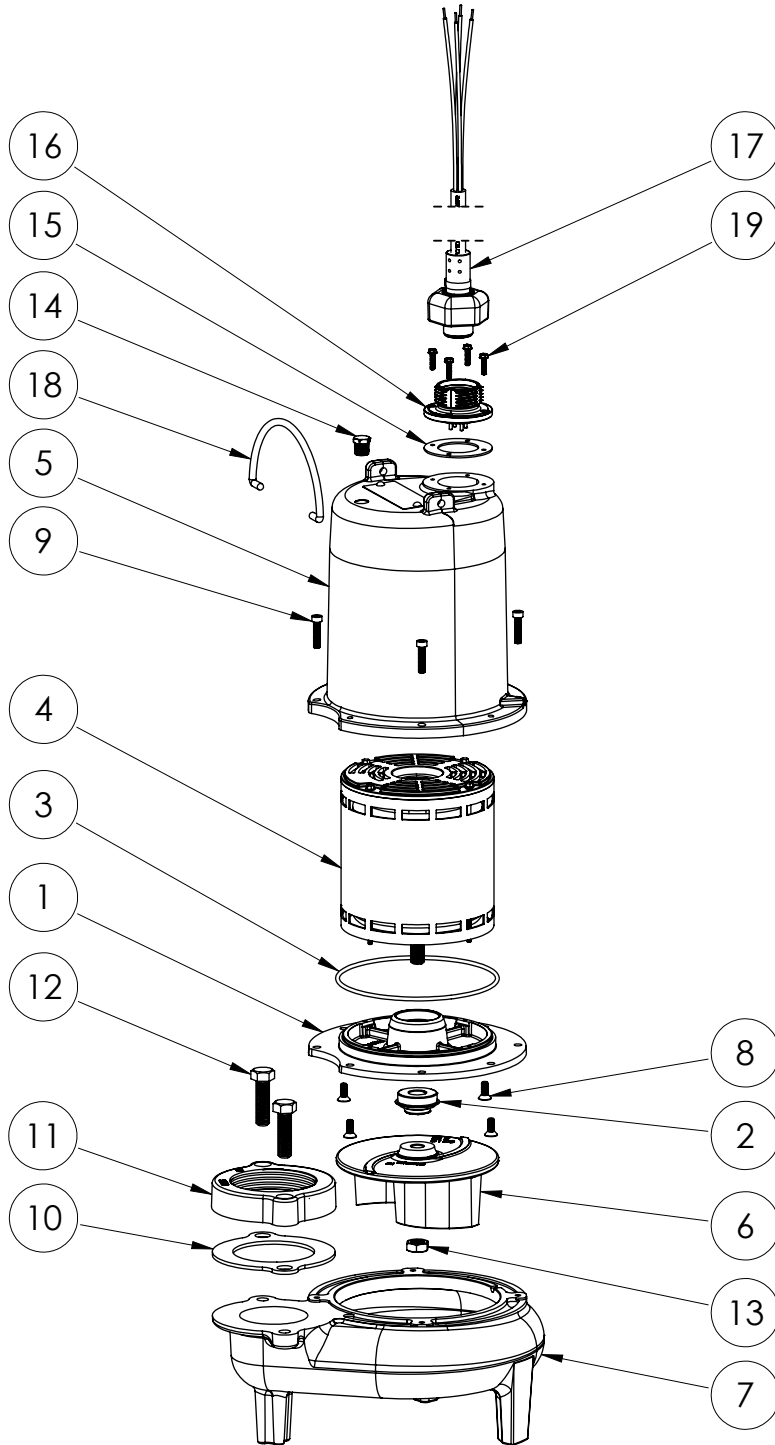

PART NOTES:

[1] - Part requires factory authorized service. Contact Liberty Pumps at 1-800-543-2550

LE73M3-2 (B25)

LE73M3-2**LE73M3-2 (B25)**

#	PART #	DESCRIPTION	QTY	Note
1	510100R	MOTOR SUPPORT PLATE	1	
2	5120000	5/8 INCH UNITIZED SHAFT SEAL	1	[1]
3	5107000	MOTOR COVER SEALRING	1	[1]
4	5124000	BEARING	1	
5	5342000	MOTOR	1	
6	527700R	MOTOR COVER	1	
7	5130000	IMPELLER, CAST IRON	1	
8	510200R	VOLUTE HOUSING	1	
9	8018000	1/4-20 x 5/8 SLOTTED FLAT HEAD BOLT	4	
10	8091000	1/4-20 x 1 HEX SOCKET HEAD BOLT	4	
11	5129000	FLANGE GASKET, FITS 2" OR 3"	1	
12	8037000	1/2-13 x 1-3/4 STAINLESS STEEL BOLT	2	
13	8046000	1/2-20 HEX STAINLESS STEEL JAM NUT	1	
14	5071000	BRASS OIL PLUG	1	
15	5060000	CORD PLATE GASKET	1	
16	K001095	STAINLESS STEEL HANDLE	1	
17	8064000	#8-32 x 5/8 HEX WASHER HEAD SCREW	4	
18	K001222	3" DISCHARGE KIT	1	
19	8140000	#8 FLAT WASHER TYPE B WIDE SS	4	
20	5629000	GRINDER CORDPLATE	1	
21	K001357	POWER CORD, 25FT	1	

PART NOTES:

[1] - Part requires factory authorized service. Contact Liberty Pumps at 1-800-543-2550

LE73M3-2 (B61)

LE73M3-2B61

LE73M3-2**LE73M3-2 (B61)**

#	PART #	DESCRIPTION	QTY	Note
1	532600R	MOTOR SUPPORT PLATE	1	
2	5120000	5/8 INCH UNITIZED SHAFT SEAL	1	[1]
3	5617000	O-RING	1	
4	5342000	MOTOR	1	
5	531400R	MOTOR COVER	1	
6	5130000	IMPELLER, CAST IRON	1	
7	531500R	VOLUTE HOUSING	1	
8	8018000	1/4-20 x 5/8 SLOTTED FLAT HEAD BOLT	4	
9	8091000	1/4-20 x 1 HEX SOCKET HEAD BOLT	4	
10	5129000	FLANGE GASKET, FITS 2" OR 3"	1	
11	K001222	3" DISCHARGE KIT	1	
12	8037000	1/2-13 x 1-3/4 STAINLESS STEEL BOLT	2	
13	8046000	1/2-20 HEX STAINLESS STEEL JAM NUT	1	
14	5071000	BRASS OIL PLUG	1	
15	5060000	CORD PLATE GASKET	1	
16	5629000	GRINDER CORDPLATE	1	
17	K001357	POWER CORD, 25FT	1	
18	K001095	STAINLESS STEEL HANDLE	1	
19	8064000	#8-32 x 5/8 HEX WASHER HEAD SCREW	4	