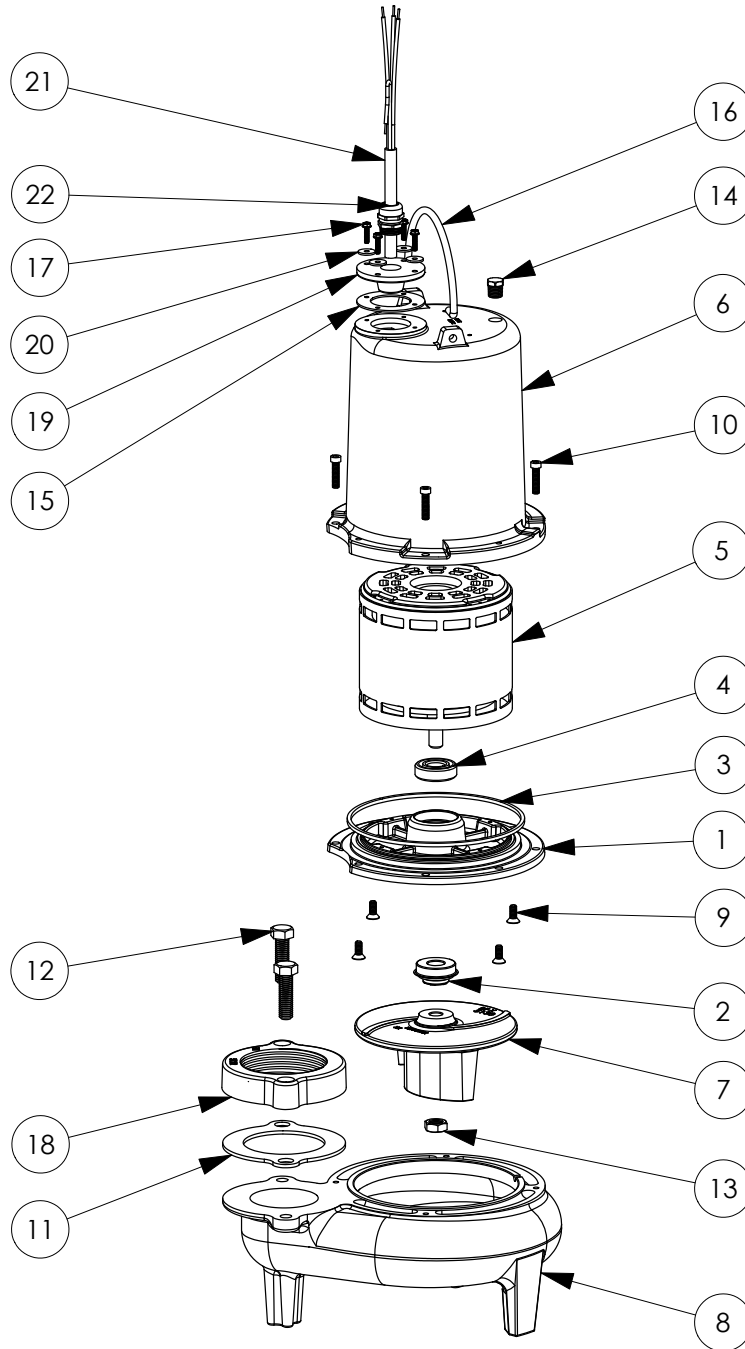

LE73M3-2

LE73M3-2 (B10)

LE73M3-2**LE73M3-2 (B10)**

#	PART #	DESCRIPTION	QTY	Note
1	510100R	MOTOR SUPPORT PLATE	1	
2	5120000	5/8 INCH UNITIZED SHAFT SEAL	1	[1]
3	5107000	MOTOR COVER SEALRING	1	[1]
4	5124000	BEARING	1	
5	5342000	MOTOR	1	
6	527700R	MOTOR COVER	1	
7	5130000	IMPELLER, CAST IRON	1	
8	510200R	VOLUTE HOUSING	1	
9	8018000	1/4-20 x 5/8 SLOTTED FLAT HEAD BOLT	4	
10	8091000	1/4-20 x 1 HEX SOCKET HEAD BOLT	4	
11	5129000	FLANGE GASKET, FITS 2" OR 3"	1	
12	8037000	1/2-13 x 1-3/4 STAINLESS STEEL BOLT	2	
13	8046000	1/2-20 HEX STAINLESS STEEL JAM NUT	1	
14	5071000	BRASS OIL PLUG	1	
15	5060000	CORD PLATE GASKET	1	
16	K001095	STAINLESS STEEL HANDLE	1	
17	8064000	#8-32 x 5/8 HEX WASHER HEAD SCREW	4	
18	K001222	3" DISCHARGE KIT	1	
19	5396000	CORD PLATE	1	
20	8140000	#8 FLAT WASHER TYPE B WIDE SS	4	
21	54000A0	POWER CORD KIT, CAST IRON 3PH 25ft CORD	1	
22	5397000	CORD PLATE NUT	1	

PART NOTES:

[1] - Part requires factory authorized service. Contact Liberty Pumps at 1-800-543-2550

LE73M3-2 (B25)

LE73M3-2**LE73M3-2 (B25)**

#	PART #	DESCRIPTION	QTY	Note
1	510100R	MOTOR SUPPORT PLATE	1	
2	5120000	5/8 INCH UNITIZED SHAFT SEAL	1	[1]
3	5107000	MOTOR COVER SEALRING	1	[1]
4	5124000	BEARING	1	
5	5342000	MOTOR	1	
6	527700R	MOTOR COVER	1	
7	5130000	IMPELLER, CAST IRON	1	
8	510200R	VOLUTE HOUSING	1	
9	8018000	1/4-20 x 5/8 SLOTTED FLAT HEAD BOLT	4	
10	8091000	1/4-20 x 1 HEX SOCKET HEAD BOLT	4	
11	5129000	FLANGE GASKET, FITS 2" OR 3"	1	
12	8037000	1/2-13 x 1-3/4 STAINLESS STEEL BOLT	2	
13	8046000	1/2-20 HEX STAINLESS STEEL JAM NUT	1	
14	5071000	BRASS OIL PLUG	1	
15	5060000	CORD PLATE GASKET	1	
16	K001095	STAINLESS STEEL HANDLE	1	
17	8064000	#8-32 x 5/8 HEX WASHER HEAD SCREW	4	
18	K001222	3" DISCHARGE KIT	1	
19	8140000	#8 FLAT WASHER TYPE B WIDE SS	4	
20	5629000	GRINDER CORDPLATE	1	
21	K001357	POWER CORD, 25FT	1	