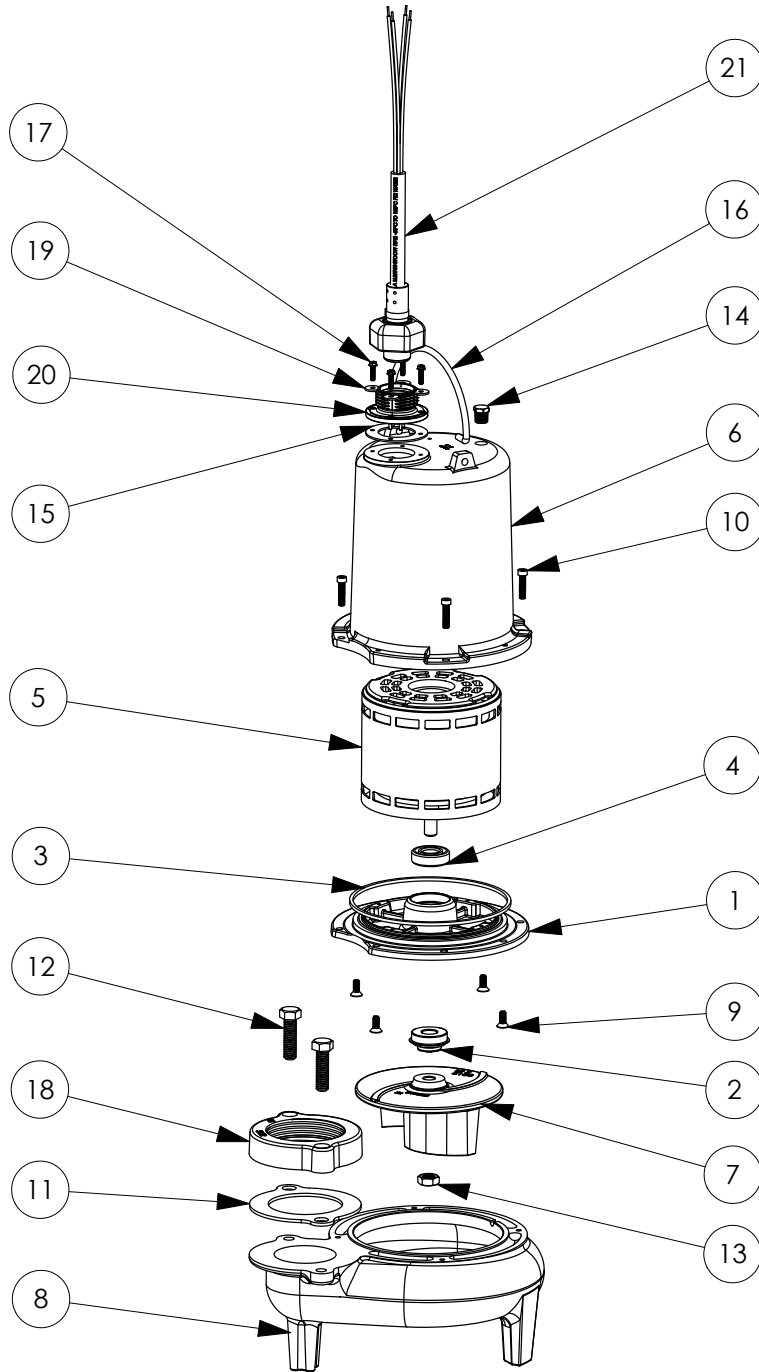

LE73M3-2

LE73M3-2 (B10)

LE73M3-2**LE73M3-2 (B10)**

#	PART #	DESCRIPTION	QTY	Note
1	510100R	MOTOR SUPPORT PLATE	1	
2	5120000	5/8 INCH UNITIZED SHAFT SEAL	1	[1]
3	5107000	MOTOR COVER SEALRING	1	[1]
4	5124000	BEARING	1	
5	5342000	MOTOR	1	
6	527700R	MOTOR COVER	1	
7	5130000	IMPELLER, CAST IRON	1	
8	510200R	VOLUTE HOUSING	1	
9	8018000	1/4-20 x 5/8 SLOTTED FLAT HEAD BOLT	4	
10	8091000	1/4-20 x 1 HEX SOCKET HEAD BOLT	4	
11	5129000	FLANGE GASKET, FITS 2" OR 3"	1	
12	8037000	1/2-13 x 1-3/4 STAINLESS STEEL BOLT	2	
13	8046000	1/2-20 HEX STAINLESS STEEL JAM NUT	1	
14	5071000	BRASS OIL PLUG	1	
15	5060000	CORD PLATE GASKET	1	
16	K001095	STAINLESS STEEL HANDLE	1	
17	8064000	#8-32 x 5/8 HEX WASHER HEAD SCREW	4	
18	K001222	3" DISCHARGE KIT	1	
19	5396000	CORD PLATE	1	
20	8140000	#8 FLAT WASHER TYPE B WIDE SS	4	
21	54000A0	POWER CORD KIT, CAST IRON 3PH 25ft CORD	1	
22	5397000	CORD PLATE NUT	1	

PART NOTES:

[1] - Part requires factory authorized service. Contact Liberty Pumps at 1-800-543-2550

LE73M3-2 (B25)

LE73M3-2**LE73M3-2 (B25)**

#	PART #	DESCRIPTION	QTY	Note
1	510100R	MOTOR SUPPORT PLATE	1	
2	5120000	5/8 INCH UNITIZED SHAFT SEAL	1	[1]
3	5107000	MOTOR COVER SEALRING	1	[1]
4	5124000	BEARING	1	
5	5342000	MOTOR	1	
6	527700R	MOTOR COVER	1	
7	5130000	IMPELLER, CAST IRON	1	
8	510200R	VOLUTE HOUSING	1	
9	8018000	1/4-20 x 5/8 SLOTTED FLAT HEAD BOLT	4	
10	8091000	1/4-20 x 1 HEX SOCKET HEAD BOLT	4	
11	5129000	FLANGE GASKET, FITS 2" OR 3"	1	
12	8037000	1/2-13 x 1-3/4 STAINLESS STEEL BOLT	2	
13	8046000	1/2-20 HEX STAINLESS STEEL JAM NUT	1	
14	5071000	BRASS OIL PLUG	1	
15	5060000	CORD PLATE GASKET	1	
16	K001095	STAINLESS STEEL HANDLE	1	
17	8064000	#8-32 x 5/8 HEX WASHER HEAD SCREW	4	
18	K001222	3" DISCHARGE KIT	1	
19	8140000	#8 FLAT WASHER TYPE B WIDE SS	4	
20	5629000	GRINDER CORDPLATE	1	
21	K001357	POWER CORD, 25FT	1	