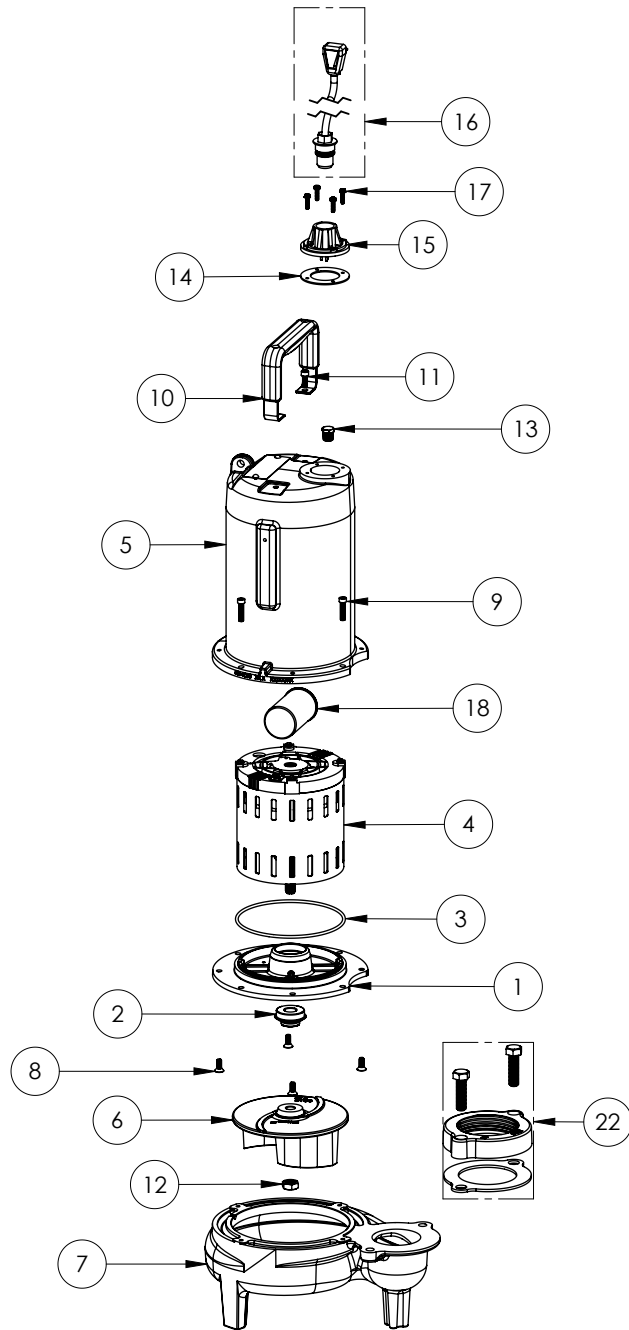

PART NOTES:

[1] - Part requires factory authorized service. Contact Liberty Pumps at 1-800-543-2550

LE72M3 (B71)

LE72M3**LE72M3 (B71)**

#	PART #	DESCRIPTION	QTY	Note
1	53260AR	MOTOR PLATE	1	
2	5120000	5/8 INCH UNITIZED SHAFT SEAL	1	[1]
3	5617000	O-RING	1	
4	5340200	MOTOR	1	[1]
5	531400R	MOTOR COVER	1	
6	5130000	IMPELLER, CAST IRON	1	
7	531500R	VOLUTE HOUSING	1	
8	8018000	1/4-20 x 5/8 SLOTTED FLAT HEAD BOLT	4	
9	8091000	1/4-20 x 1 HEX SOCKET HEAD BOLT	4	
10	8046000	1/2-20 HEX STAINLESS STEEL JAM NUT	1	
11	3411200	HANDLE	1	
12	8103000	SCREW 1/4-20x5/8" HX SKT SS	2	
13	5071000	BRASS OIL PLUG	1	
14	5060000	CORD PLATE GASKET	1	
15	5014000	CORD PLATE	1	
16	K001058	POWER CORD, 10FT. 230V	1	
17	8064000	#8-32 x 5/8 HEX WASHER HEAD SCREW	4	
18	51190F0	CAPACITOR	1	
19	K001222	3" DISCHARGE KIT	1	

PART NOTES:

[1] - Part requires factory authorized service. Contact Liberty Pumps at 1-800-543-2550

LE72M3

LE72M3 (B72)

Liberty
Pumps

LE72M3**LE72M3 (B72)**

#	PART #	DESCRIPTION	QTY	Note
1	53260BR	MOTOR SUPPORT PLATE	1	
2	5120000	5/8 INCH UNITIZED SHAFT SEAL	1	[1]
3	5617000	O-RING	1	
4	5333000	MOTOR	1	[1]
5	531400R	MOTOR COVER	1	
6	5130000	IMPELLER, CAST IRON	1	
7	531500R	VOLUTE HOUSING	1	
8	8018000	1/4-20 x 5/8 SLOTTED FLAT HEAD BOLT	4	
9	8091000	1/4-20 x 1 HEX SOCKET HEAD BOLT	4	
10	3411200	HANDLE	1	
11	8103000	SCREW 1/4-20x5/8" HX SKT SS	2	
12	8046000	1/2-20 HEX STAINLESS STEEL JAM NUT	1	
13	50710A0	PIPE PLUG, 1/4" HEX HD BRASS NPTF	1	
14	5060000	CORD PLATE GASKET	1	
15	5014000	CORD PLATE	1	
16	K001058	POWER CORD, 10FT. 230V	1	
17	8064000	#8-32 x 5/8 HEX WASHER HEAD SCREW	4	
18	51190F0	CAPACITOR	1	
22	K001222	3" DISCHARGE KIT	1	