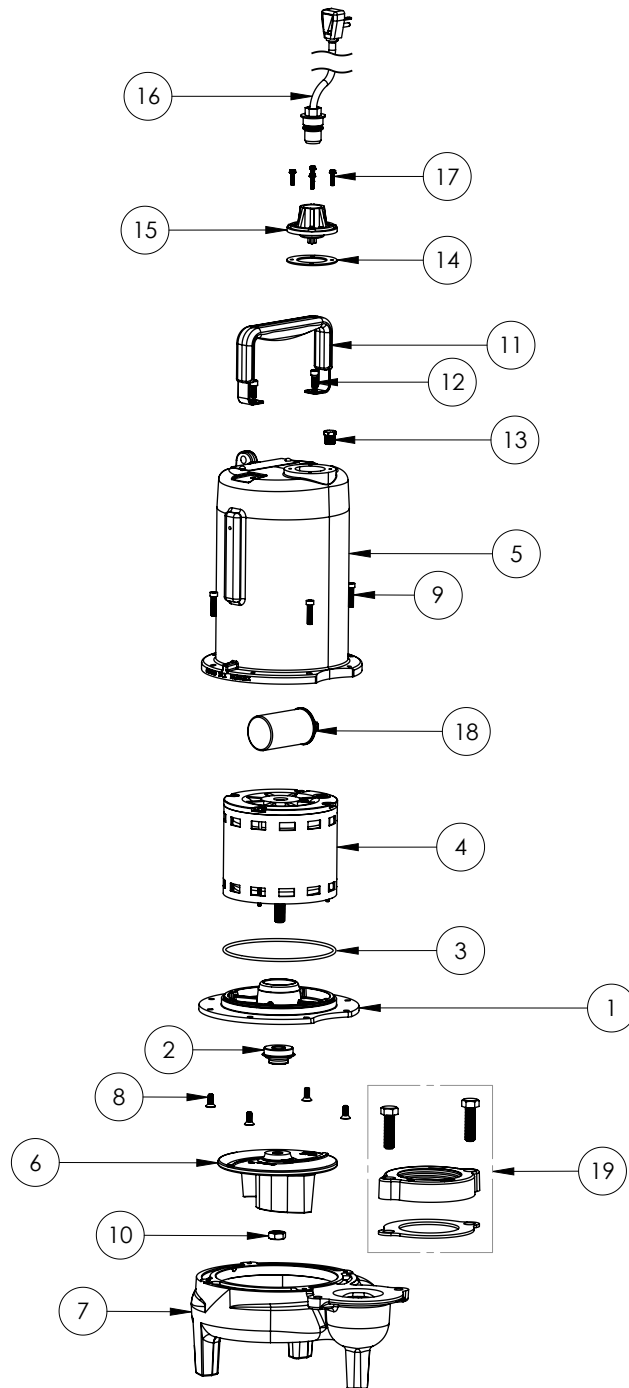

PART NOTES:

[1] - Part requires factory authorized service. Contact Liberty Pumps at 1-800-543-2550

LE72M3

LE72M3 (B62)

Liberty
Pumps

LE72M3**LE72M3 (B62)**

#	PART #	DESCRIPTION	QTY	Note
1	532600R	MOTOR SUPPORT PLATE	1	
2	5120000	5/8 INCH UNITIZED SHAFT SEAL	1	[1]
3	5617000	O-RING	1	
4	5330000	MOTOR	1	[1]
5	531400R	MOTOR COVER	1	
6	5130000	IMPELLER, CAST IRON	1	
7	531500R	VOLUTE HOUSING	1	
8	8018000	1/4-20 x 5/8 SLOTTED FLAT HEAD BOLT	4	
9	8091000	1/4-20 x 1 HEX SOCKET HEAD BOLT	4	
10	5129000	FLANGE GASKET, FITS 2" OR 3"	1	
11	K001222	3" DISCHARGE KIT	1	
12	8037000	1/2-13 x 1-3/4 STAINLESS STEEL BOLT	2	
13	8046000	1/2-20 HEX STAINLESS STEEL JAM NUT	1	
14	5071000	BRASS OIL PLUG	1	
15	5060000	CORD PLATE GASKET	1	
16	5014000	CORD PLATE	1	
17	K001058	POWER CORD, 10FT. 230V	1	
18	K001095	STAINLESS STEEL HANDLE	1	
19	8064000	#8-32 x 5/8 HEX WASHER HEAD SCREW	4	
20	51190F0	CAPACITOR	1	
21	K001222	3" DISCHARGE KIT		

PART NOTES:

[1] - Part requires factory authorized service. Contact Liberty Pumps at 1-800-543-2550

LE72M3 (B71)

LE72M3**LE72M3 (B71)**

#	PART #	DESCRIPTION	QTY	Note
1	53260AR	MOTOR PLATE	1	
2	5120000	5/8 INCH UNITIZED SHAFT SEAL	1	[1]
3	5617000	O-RING	1	
4	5340200	MOTOR	1	[1]
5	531400R	MOTOR COVER	1	
6	5130000	IMPELLER, CAST IRON	1	
7	531500R	VOLUTE HOUSING	1	
8	8018000	1/4-20 x 5/8 SLOTTED FLAT HEAD BOLT	4	
9	8091000	1/4-20 x 1 HEX SOCKET HEAD BOLT	4	
10	8046000	1/2-20 HEX STAINLESS STEEL JAM NUT	1	
11	3411200	HANDLE	1	
12	8103000	SCREW 1/4-20x5/8" HX SKT SS	2	
13	5071000	BRASS OIL PLUG	1	
14	5060000	CORD PLATE GASKET	1	
15	5014000	CORD PLATE	1	
16	K001058	POWER CORD, 10FT. 230V	1	
17	8064000	#8-32 x 5/8 HEX WASHER HEAD SCREW	4	
18	51190F0	CAPACITOR	1	
19	K001222	3" DISCHARGE KIT	1	