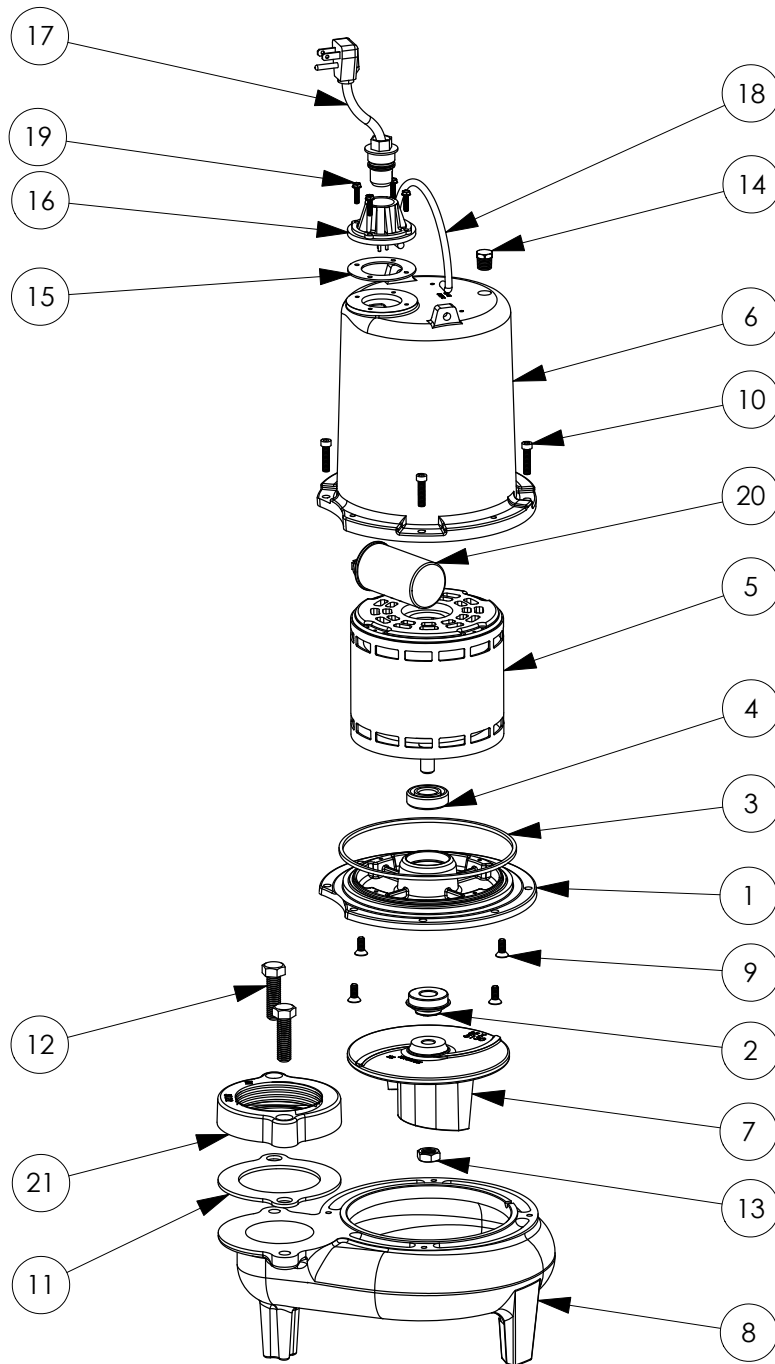

LE72M3

LE72M3 (B10)

LE72M3**LE72M3 (B10)**

#	PART #	DESCRIPTION	QTY	Note
1	510100R	MOTOR SUPPORT PLATE	1	
2	5120000	5/8 INCH UNITIZED SHAFT SEAL	1	[1]
3	5107000	MOTOR COVER SEALRING	1	[1]
4	5124000	BEARING	1	
5	5341000	MOTOR	1	
6	527700R	MOTOR COVER	1	
7	5130000	IMPELLER, CAST IRON	1	
8	510200R	VOLUTE HOUSING	1	
9	8018000	1/4-20 x 5/8 SLOTTED FLAT HEAD BOLT	4	
10	8091000	1/4-20 x 1 HEX SOCKET HEAD BOLT	4	
11	5129000	FLANGE GASKET, FITS 2" OR 3"	1	
12	8037000	1/2-13 x 1-3/4 STAINLESS STEEL BOLT	2	
13	8046000	1/2-20 HEX STAINLESS STEEL JAM NUT	1	
14	5071000	BRASS OIL PLUG	1	
15	5060000	CORD PLATE GASKET	1	
16	5014000	CORD PLATE	1	
17	K001058	POWER CORD, 10FT. 230V	1	
18	K001095	STAINLESS STEEL HANDLE	1	
19	8064000	#8-32 x 5/8 HEX WASHER HEAD SCREW	4	
20	51190F0	CAPACITOR	1	
21	K001222	3" DISCHARGE KIT	1	

PART NOTES:

[1] - Part requires factory authorized service. Contact Liberty Pumps at 1-800-543-2550

LE72M3

LE72M3 (B61)

LE72M3B61

LE72M3**LE72M3 (B61)**

#	PART #	DESCRIPTION	QTY	Note
1	532600R	MOTOR SUPPORT PLATE	1	
2	5120000	5/8 INCH UNITIZED SHAFT SEAL	1	[1]
3	5617000	O-RING	1	
4	5341000	MOTOR	1	
5	531400R	MOTOR COVER	1	
6	5130000	IMPELLER, CAST IRON	1	
7	531500R	VOLUTE HOUSING	1	
8	8018000	1/4-20 x 5/8 SLOTTED FLAT HEAD BOLT	4	
9	8091000	1/4-20 x 1 HEX SOCKET HEAD BOLT	4	
10	5129000	FLANGE GASKET, FITS 2" OR 3"	1	
11	K001222	3" DISCHARGE KIT	1	
12	8037000	1/2-13 x 1-3/4 STAINLESS STEEL BOLT	2	
13	8046000	1/2-20 HEX STAINLESS STEEL JAM NUT	1	
14	5071000	BRASS OIL PLUG	1	
15	5060000	CORD PLATE GASKET	1	
16	5014000	CORD PLATE	1	
17	K001058	POWER CORD, 10FT. 230V	1	
18	K001095	STAINLESS STEEL HANDLE	1	
19	8064000	#8-32 x 5/8 HEX WASHER HEAD SCREW	4	
20	51190F0	CAPACITOR	1	