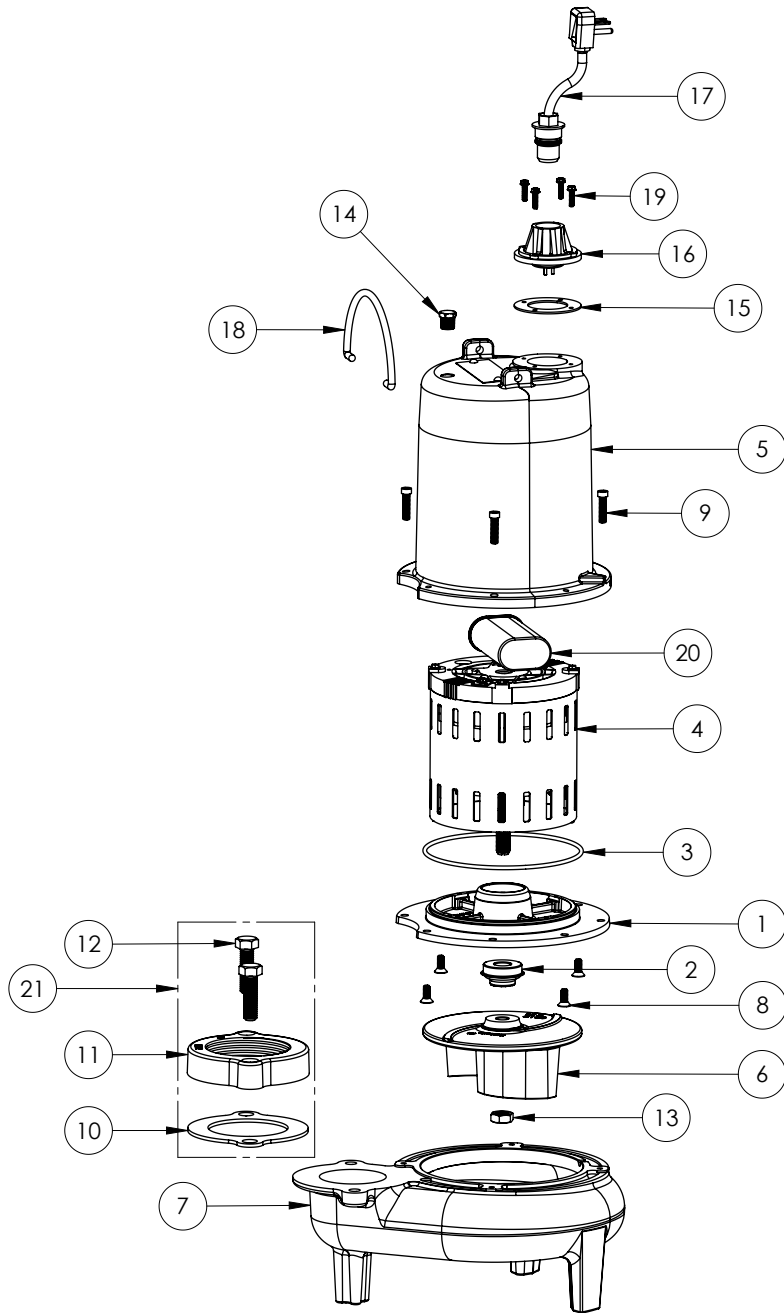

PART NOTES:

[1] - Part requires factory authorized service. Contact Liberty Pumps at 1-800-543-2550

LE72M3

LE72M3 (B61)

LE72M3B61

LE72M3**LE72M3 (B61)**

#	PART #	DESCRIPTION	QTY	Note
1	532600R	MOTOR SUPPORT PLATE	1	
2	5120000	5/8 INCH UNITIZED SHAFT SEAL	1	[1]
3	5617000	O-RING	1	
4	5341000	MOTOR	1	
5	531400R	MOTOR COVER	1	
6	5130000	IMPELLER, CAST IRON	1	
7	531500R	VOLUTE HOUSING	1	
8	8018000	1/4-20 x 5/8 SLOTTED FLAT HEAD BOLT	4	
9	8091000	1/4-20 x 1 HEX SOCKET HEAD BOLT	4	
10	5129000	FLANGE GASKET, FITS 2" OR 3"	1	
11	K001222	3" DISCHARGE KIT	1	
12	8037000	1/2-13 x 1-3/4 STAINLESS STEEL BOLT	2	
13	8046000	1/2-20 HEX STAINLESS STEEL JAM NUT	1	
14	5071000	BRASS OIL PLUG	1	
15	5060000	CORD PLATE GASKET	1	
16	5014000	CORD PLATE	1	
17	K001058	POWER CORD, 10FT. 230V	1	
18	K001095	STAINLESS STEEL HANDLE	1	
19	8064000	#8-32 x 5/8 HEX WASHER HEAD SCREW	4	
20	51190F0	CAPACITOR	1	

PART NOTES:

[1] - Part requires factory authorized service. Contact Liberty Pumps at 1-800-543-2550

LE72M3

LE72M3 (B62)

Liberty
Pumps

LE72M3**LE72M3 (B62)**

#	PART #	DESCRIPTION	QTY	Note
1	532600R	MOTOR SUPPORT PLATE	1	
2	5120000	5/8 INCH UNITIZED SHAFT SEAL	1	[1]
3	5617000	O-RING	1	
4	5330000	MOTOR	1	[1]
5	531400R	MOTOR COVER	1	
6	5130000	IMPELLER, CAST IRON	1	
7	531500R	VOLUTE HOUSING	1	
8	8018000	1/4-20 x 5/8 SLOTTED FLAT HEAD BOLT	4	
9	8091000	1/4-20 x 1 HEX SOCKET HEAD BOLT	4	
10	5129000	FLANGE GASKET, FITS 2" OR 3"	1	
11	K001222	3" DISCHARGE KIT	1	
12	8037000	1/2-13 x 1-3/4 STAINLESS STEEL BOLT	2	
13	8046000	1/2-20 HEX STAINLESS STEEL JAM NUT	1	
14	5071000	BRASS OIL PLUG	1	
15	5060000	CORD PLATE GASKET	1	
16	5014000	CORD PLATE	1	
17	K001058	POWER CORD, 10FT. 230V	1	
18	K001095	STAINLESS STEEL HANDLE	1	
19	8064000	#8-32 x 5/8 HEX WASHER HEAD SCREW	4	
20	51190F0	CAPACITOR	1	
21	K001222	3" DISCHARGE KIT		