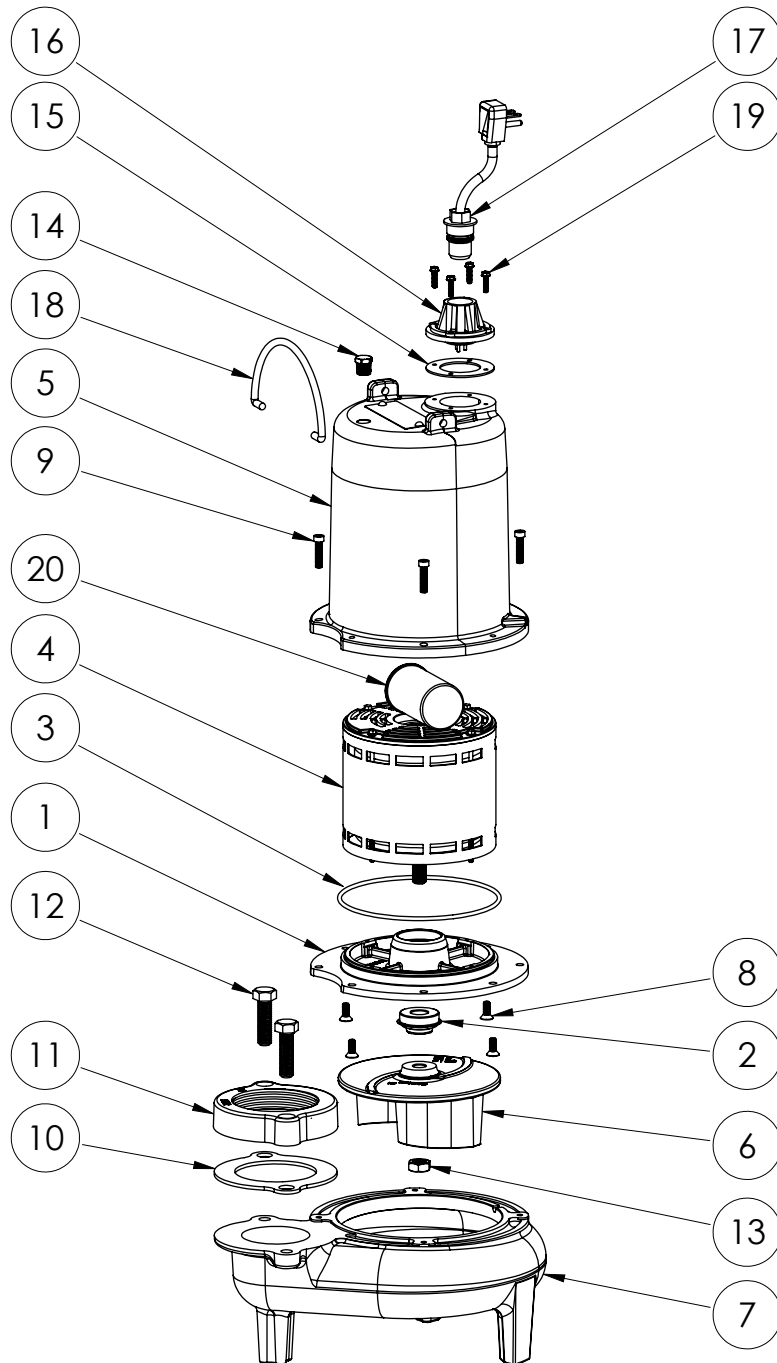

LE72M3

LE72M3 (B10)

LE72M3**LE72M3 (B10)**

#	PART #	DESCRIPTION	QTY	Note
1	510100R	MOTOR SUPPORT PLATE	1	
2	5120000	5/8 INCH UNITIZED SHAFT SEAL	1	[1]
3	5107000	MOTOR COVER SEALRING	1	[1]
4	5124000	BEARING	1	
5	5341000	MOTOR	1	
6	527700R	MOTOR COVER	1	
7	5130000	IMPELLER, CAST IRON	1	
8	510200R	VOLUTE HOUSING	1	
9	8018000	1/4-20 x 5/8 SLOTTED FLAT HEAD BOLT	4	
10	8091000	1/4-20 x 1 HEX SOCKET HEAD BOLT	4	
11	5129000	FLANGE GASKET, FITS 2" OR 3"	1	
12	8037000	1/2-13 x 1-3/4 STAINLESS STEEL BOLT	2	
13	8046000	1/2-20 HEX STAINLESS STEEL JAM NUT	1	
14	5071000	BRASS OIL PLUG	1	
15	5060000	CORD PLATE GASKET	1	
16	5014000	CORD PLATE	1	
17	K001058	POWER CORD, 10FT. 230V	1	
18	K001095	STAINLESS STEEL HANDLE	1	
19	8064000	#8-32 x 5/8 HEX WASHER HEAD SCREW	4	
20	51190F0	CAPACITOR	1	
21	K001222	3" DISCHARGE KIT	1	

PART NOTES:

[1] - Part requires factory authorized service. Contact Liberty Pumps at 1-800-543-2550

LE72M3

LE72M3 (B61)

LE72M3B61

LE72M3**LE72M3 (B61)**

#	PART #	DESCRIPTION	QTY	Note
1	532600R	MOTOR SUPPORT PLATE	1	
2	5120000	5/8 INCH UNITIZED SHAFT SEAL	1	[1]
3	5617000	O-RING	1	
4	5341000	MOTOR	1	
5	531400R	MOTOR COVER	1	
6	5130000	IMPELLER, CAST IRON	1	
7	531500R	VOLUTE HOUSING	1	
8	8018000	1/4-20 x 5/8 SLOTTED FLAT HEAD BOLT	4	
9	8091000	1/4-20 x 1 HEX SOCKET HEAD BOLT	4	
10	5129000	FLANGE GASKET, FITS 2" OR 3"	1	
11	K001222	3" DISCHARGE KIT	1	
12	8037000	1/2-13 x 1-3/4 STAINLESS STEEL BOLT	2	
13	8046000	1/2-20 HEX STAINLESS STEEL JAM NUT	1	
14	5071000	BRASS OIL PLUG	1	
15	5060000	CORD PLATE GASKET	1	
16	5014000	CORD PLATE	1	
17	K001058	POWER CORD, 10FT. 230V	1	
18	K001095	STAINLESS STEEL HANDLE	1	
19	8064000	#8-32 x 5/8 HEX WASHER HEAD SCREW	4	
20	51190F0	CAPACITOR	1	