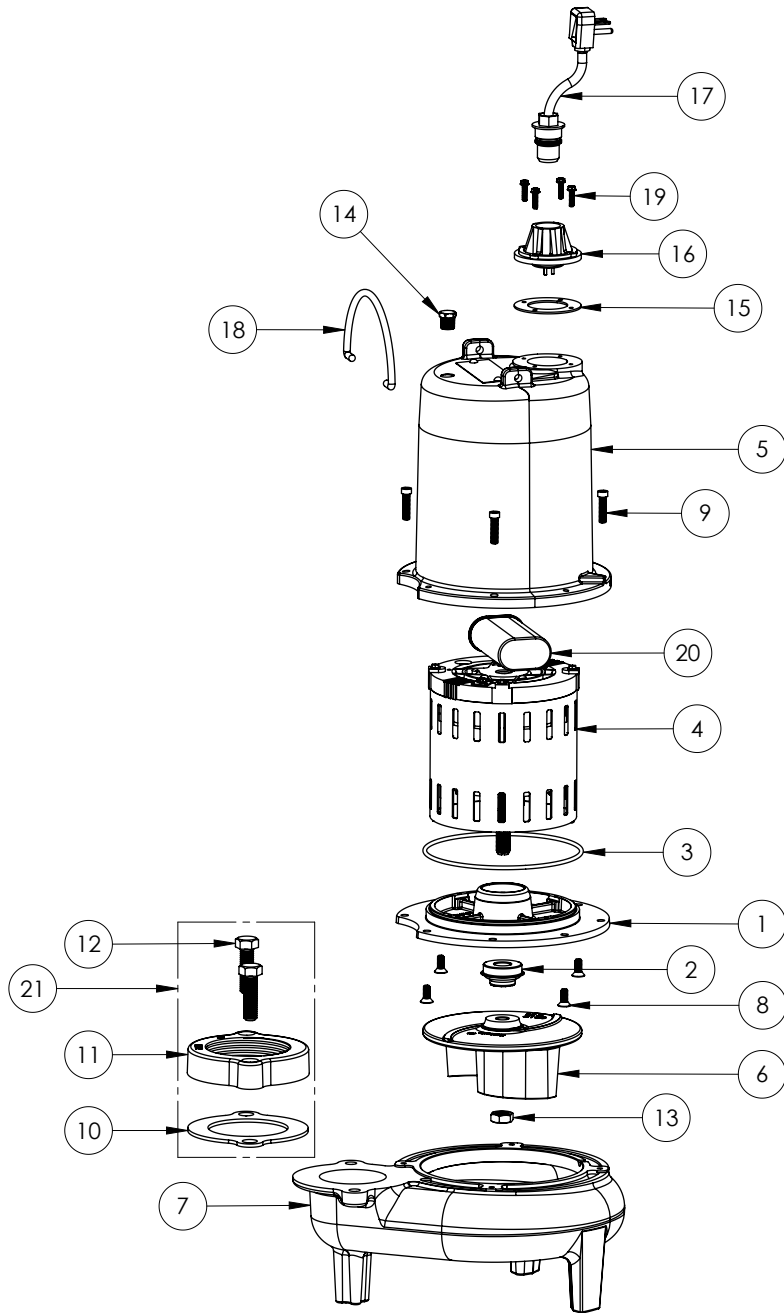

LE72M3-3 (B62)

**LE72M3-3****LE72M3-3 (B62)**

#	PART #	DESCRIPTION	QTY	Note
1	53260BR	MOTOR SUPPORT PLATE	1	
2	5120000	5/8 INCH UNITIZED SHAFT SEAL	1	[1]
3	5617000	O-RING	1	
4	5330000	MOTOR	1	[1]
5	531400R	MOTOR COVER	1	
6	5130000	IMPELLER, CAST IRON	1	
7	531500R	VOLUTE HOUSING	1	
8	8018000	1/4-20 x 5/8 SLOTTED FLAT HEAD BOLT	4	
9	8091000	1/4-20 x 1 HEX SOCKET HEAD BOLT	4	
10	5129000	FLANGE GASKET, FITS 2" OR 3"	1	
11	512200R	3" DISCHARGE FLANGE	1	
12	8037000	1/2-13 x 1-3/4 STAINLESS STEEL BOLT	2	
13	8046000	1/2-20 HEX STAINLESS STEEL JAM NUT	1	
14	5071000	BRASS OIL PLUG	1	
15	5060000	CORD PLATE GASKET	1	
16	5014000	CORD PLATE	1	
17	K001356	POWER CORD, 35FT.	1	
18	K001095	STAINLESS STEEL HANDLE	1	
19	8064000	#8-32 x 5/8 HEX WASHER HEAD SCREW	4	
20	51190F0	CAPACITOR	1	
21	K001222	3" DISCHARGE KIT	1	

**PART NOTES:**

[1] - Part requires factory authorized service. Contact Liberty Pumps at 1-800-543-2550

LE72M3-3 (B71)

**LE72M3-3****LE72M3-3 (B71)**

#	PART #	DESCRIPTION	QTY	Note
1	53260AR	MOTOR PLATE	1	
2	5120000	5/8 INCH UNITIZED SHAFT SEAL	1	[1]
4	5341200	MOTOR ASSY ADDFUL	1	[1]
5	531400R	MOTOR COVER	1	
6	5130000	IMPELLER, CAST IRON	1	
7	531500R	VOLUTE HOUSING	1	
8	8018000	1/4-20 x 5/8 SLOTTED FLAT HEAD BOLT	4	
9	8091000	1/4-20 x 1 HEX SOCKET HEAD BOLT	4	
10	8046000	1/2-20 HEX STAINLESS STEEL JAM NUT	1	
11	3411200	HANDLE	1	
12	8103000	SCREW 1/4-20x5/8" HX SKT SS	2	
13	5071000	BRASS OIL PLUG	1	
14	5060000	CORD PLATE GASKET	1	
15	K001216	5619000, CORDPLATE	1	
16	K001356	POWER CORD, 35FT.	1	
17	8064000	#8-32 x 5/8 HEX WASHER HEAD SCREW	4	
18	51190F0	CAPACITOR	1	
19	K001222	3" DISCHARGE KIT	1	