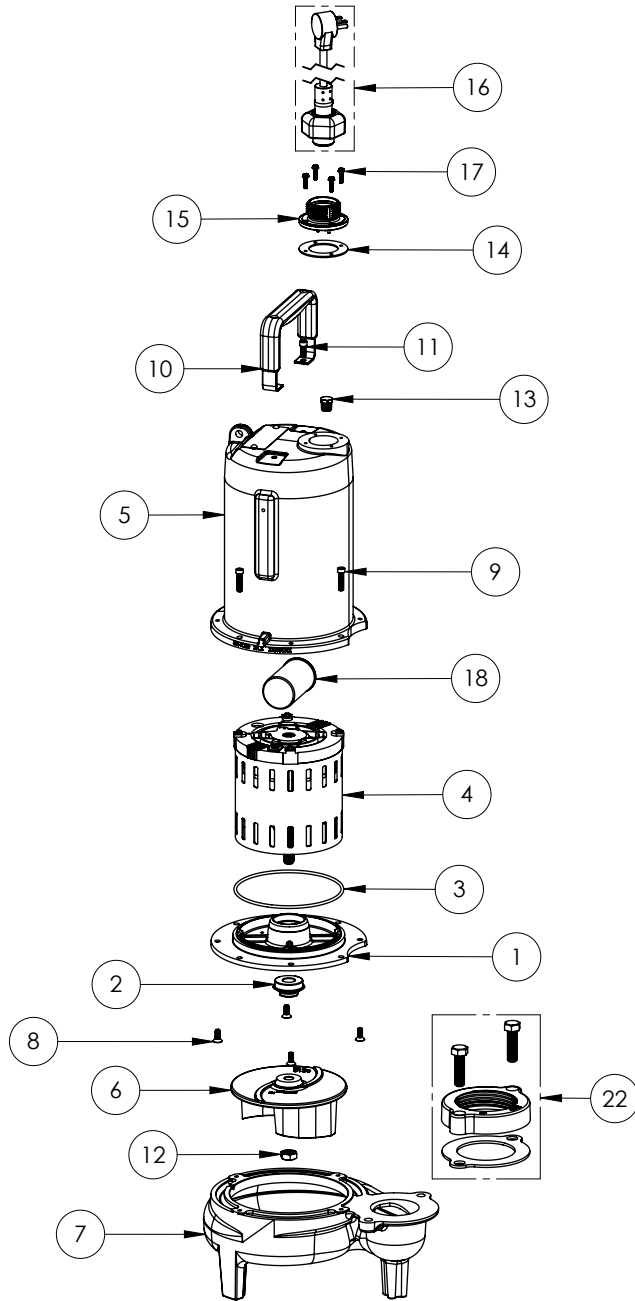

**PART NOTES:**

[1] - Part requires factory authorized service. Contact Liberty Pumps at 1-800-543-2550

LE72M3-3 (B71)

**LE72M3-3****LE72M3-3 (B71)**

#	PART #	DESCRIPTION	QTY	Note
1	53260AR	MOTOR PLATE	1	
2	5120000	5/8 INCH UNITIZED SHAFT SEAL	1	[1]
4	5341200	MOTOR ASSY ADDFUL	1	[1]
5	531400R	MOTOR COVER	1	
6	5130000	IMPELLER, CAST IRON	1	
7	531500R	VOLUTE HOUSING	1	
8	8018000	1/4-20 x 5/8 SLOTTED FLAT HEAD BOLT	4	
9	8091000	1/4-20 x 1 HEX SOCKET HEAD BOLT	4	
10	8046000	1/2-20 HEX STAINLESS STEEL JAM NUT	1	
11	3411200	HANDLE	1	
12	8103000	SCREW 1/4-20x5/8" HX SKT SS	2	
13	5071000	BRASS OIL PLUG	1	
14	5060000	CORD PLATE GASKET	1	
15	K001216	5619000, CORDPLATE	1	
16	K001356	POWER CORD, 35FT.	1	
17	8064000	#8-32 x 5/8 HEX WASHER HEAD SCREW	4	
18	51190F0	CAPACITOR	1	
19	K001222	3" DISCHARGE KIT	1	

**PART NOTES:**

[1] - Part requires factory authorized service. Contact Liberty Pumps at 1-800-543-2550

LE72M3-3 (B72)

**LE72M3-3****LE72M3-3 (B72)**

#	PART #	DESCRIPTION	QTY	Note
1	53260BR	MOTOR SUPPORT PLATE	1	
2	5120000	5/8 INCH UNITIZED SHAFT SEAL	1	[1]
3	5617000	O-RING	1	
4	5330000	MOTOR	1	[1]
5	531400R	MOTOR COVER	1	
6	5130000	IMPELLER, CAST IRON	1	
7	531500R	VOLUTE HOUSING	1	
8	8018000	1/4-20 x 5/8 SLOTTED FLAT HEAD BOLT	4	
9	8091000	1/4-20 x 1 HEX SOCKET HEAD BOLT	4	
10	3411200	HANDLE	1	
11	8103000	SCREW 1/4-20x5/8" HX SKT SS	2	
12	8046000	1/2-20 HEX STAINLESS STEEL JAM NUT	1	
13	50710A0	PIPE PLUG, 1/4" HEX HD BRASS NPTF	1	
14	5060000	CORD PLATE GASKET	1	
15	K001216	5619000, CORDPLATE	1	
16	K001356	POWER CORD, 35FT.	1	
17	8064000	#8-32 x 5/8 HEX WASHER HEAD SCREW	4	
18	51190F0	CAPACITOR	1	
22	K001222	3" DISCHARGE KIT	1	