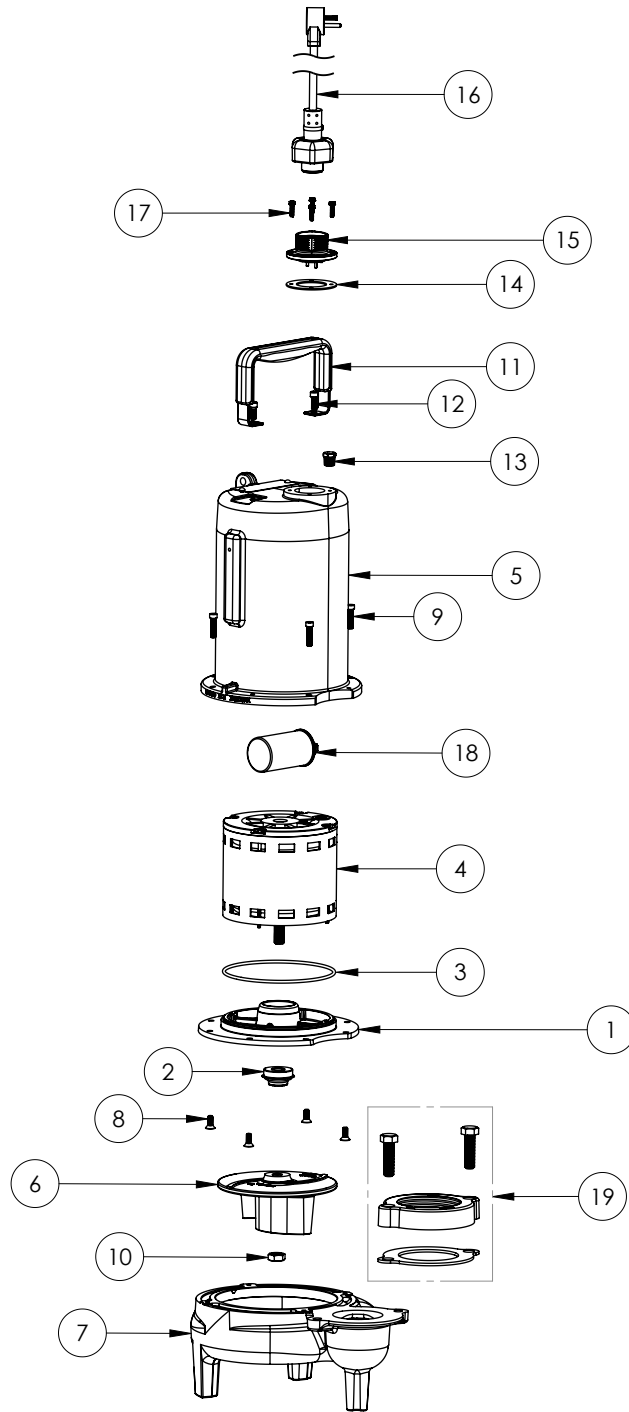

LE72M3-3 (B62)

**LE72M3-3****LE72M3-3 (B62)**

#	PART #	DESCRIPTION	QTY	Note
1	53260BR	MOTOR SUPPORT PLATE	1	
2	5120000	5/8 INCH UNITIZED SHAFT SEAL	1	[1]
3	5617000	O-RING	1	
4	5330000	MOTOR	1	[1]
5	531400R	MOTOR COVER	1	
6	5130000	IMPELLER, CAST IRON	1	
7	531500R	VOLUTE HOUSING	1	
8	8018000	1/4-20 x 5/8 SLOTTED FLAT HEAD BOLT	4	
9	8091000	1/4-20 x 1 HEX SOCKET HEAD BOLT	4	
10	5129000	FLANGE GASKET, FITS 2" OR 3"	1	
11	512200R	3" DISCHARGE FLANGE	1	
12	8037000	1/2-13 x 1-3/4 STAINLESS STEEL BOLT	2	
13	8046000	1/2-20 HEX STAINLESS STEEL JAM NUT	1	
14	5071000	BRASS OIL PLUG	1	
15	5060000	CORD PLATE GASKET	1	
16	5014000	CORD PLATE	1	
17	K001356	POWER CORD, 35FT.	1	
18	K001095	STAINLESS STEEL HANDLE	1	
19	8064000	#8-32 x 5/8 HEX WASHER HEAD SCREW	4	
20	51190F0	CAPACITOR	1	
21	K001222	3" DISCHARGE KIT	1	

**PART NOTES:**

[1] - Part requires factory authorized service. Contact Liberty Pumps at 1-800-543-2550

LE72M3-3 (B71)

**LE72M3-3****LE72M3-3 (B71)**

#	PART #	DESCRIPTION	QTY	Note
1	53260AR	MOTOR PLATE	1	
2	5120000	5/8 INCH UNITIZED SHAFT SEAL	1	[1]
4	5341200	MOTOR ASSY ADDFUL	1	[1]
5	531400R	MOTOR COVER	1	
6	5130000	IMPELLER, CAST IRON	1	
7	531500R	VOLUTE HOUSING	1	
8	8018000	1/4-20 x 5/8 SLOTTED FLAT HEAD BOLT	4	
9	8091000	1/4-20 x 1 HEX SOCKET HEAD BOLT	4	
10	8046000	1/2-20 HEX STAINLESS STEEL JAM NUT	1	
11	3411200	HANDLE	1	
12	8103000	SCREW 1/4-20x5/8" HX SKT SS	2	
13	5071000	BRASS OIL PLUG	1	
14	5060000	CORD PLATE GASKET	1	
15	K001216	5619000, CORDPLATE	1	
16	K001356	POWER CORD, 35FT.	1	
17	8064000	#8-32 x 5/8 HEX WASHER HEAD SCREW	4	
18	51190F0	CAPACITOR	1	
19	K001222	3" DISCHARGE KIT	1	