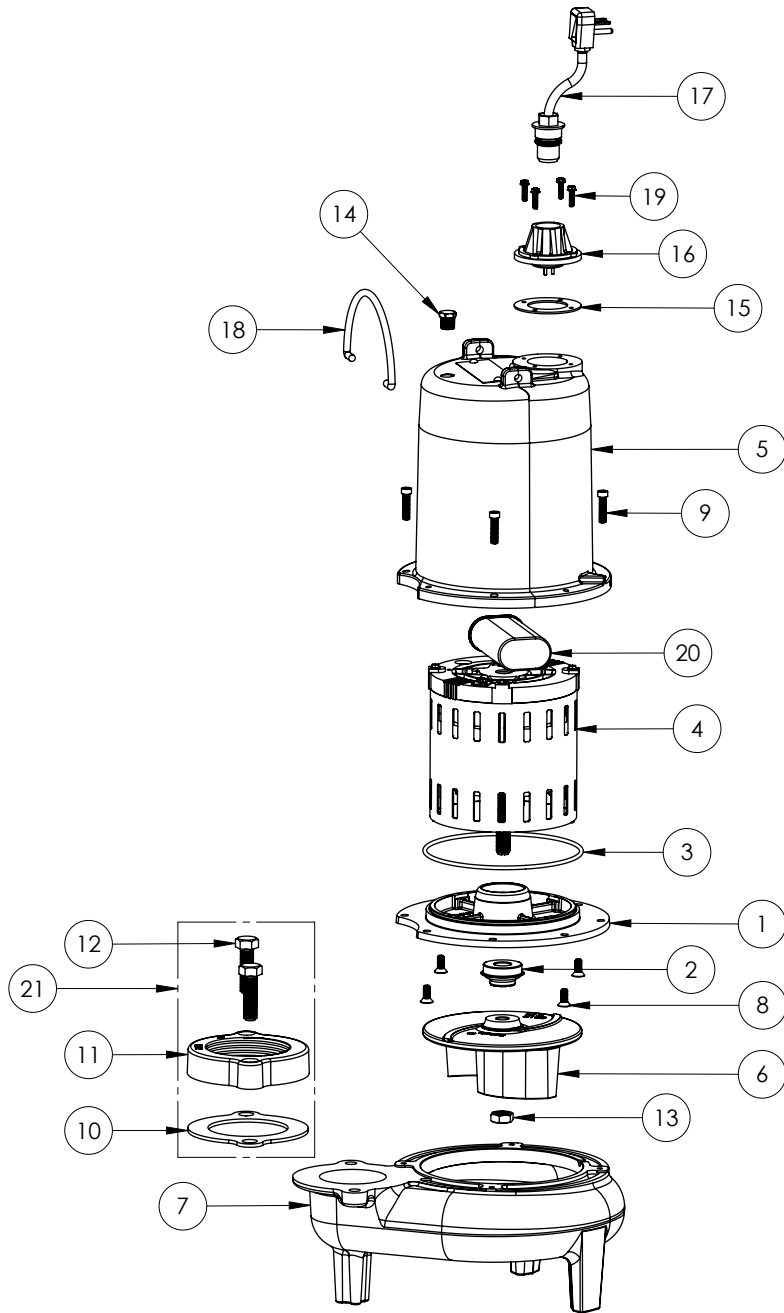

**PART NOTES:**

[1] - Part requires factory authorized service. Contact Liberty Pumps at 1-800-543-2550

LE72M3-2 (B61)

LE72M3-2B61

**LE72M3-2****LE72M3-2 (B61)**

#	PART #	DESCRIPTION	QTY	Note
1	532600R	MOTOR SUPPORT PLATE	1	
2	5120000	5/8 INCH UNITIZED SHAFT SEAL	1	[1]
3	5617000	O-RING	1	
4	5341000	MOTOR	1	
5	531400R	MOTOR COVER	1	
6	5130000	IMPELLER, CAST IRON	1	
7	531500R	VOLUTE HOUSING	1	
8	8018000	1/4-20 x 5/8 SLOTTED FLAT HEAD BOLT	4	
9	8091000	1/4-20 x 1 HEX SOCKET HEAD BOLT	4	
10	5129000	FLANGE GASKET, FITS 2" OR 3"	1	
11	K001222	3" DISCHARGE KIT	1	
12	8037000	1/2-13 x 1-3/4 STAINLESS STEEL BOLT	2	
13	8046000	1/2-20 HEX STAINLESS STEEL JAM NUT	1	
14	5071000	BRASS OIL PLUG	1	
15	5060000	CORD PLATE GASKET	1	
16	5014000	CORD PLATE	1	
17	K001059	POWER CORD, 230V, 25 FOOT CORD	1	
18	K001095	STAINLESS STEEL HANDLE	1	
19	8064000	#8-32 x 5/8 HEX WASHER HEAD SCREW	4	
20	51190F0	CAPACITOR	1	

**PART NOTES:**

[1] - Part requires factory authorized service. Contact Liberty Pumps at 1-800-543-2550

LE72M3-2 (B62)

**LE72M3-2****LE72M3-2 (B62)**

#	PART #	DESCRIPTION	QTY	Note
1	532600R	MOTOR SUPPORT PLATE	1	
2	5120000	5/8 INCH UNITIZED SHAFT SEAL	1	[1]
3	5617000	O-RING	1	
4	5330000	MOTOR	1	[1]
5	531400R	MOTOR COVER	1	
6	5130000	IMPELLER, CAST IRON	1	
7	531500R	VOLUTE HOUSING	1	
8	8018000	1/4-20 x 5/8 SLOTTED FLAT HEAD BOLT	4	
9	8091000	1/4-20 x 1 HEX SOCKET HEAD BOLT	4	
10	5129000	FLANGE GASKET, FITS 2" OR 3"	1	
11	512200R	3" DISCHARGE FLANGE	1	
12	8037000	1/2-13 x 1-3/4 STAINLESS STEEL BOLT	2	
13	8046000	1/2-20 HEX STAINLESS STEEL JAM NUT	1	
14	5071000	BRASS OIL PLUG	1	
15	5060000	CORD PLATE GASKET	1	
16	5014000	CORD PLATE	1	
17	K001059	POWER CORD, 230V, 25 FOOT CORD	1	
18	K001095	STAINLESS STEEL HANDLE	1	
19	8064000	#8-32 x 5/8 HEX WASHER HEAD SCREW	4	
20	51190F0	CAPACITOR	1	
21	K001222	3" DISCHARGE KIT		