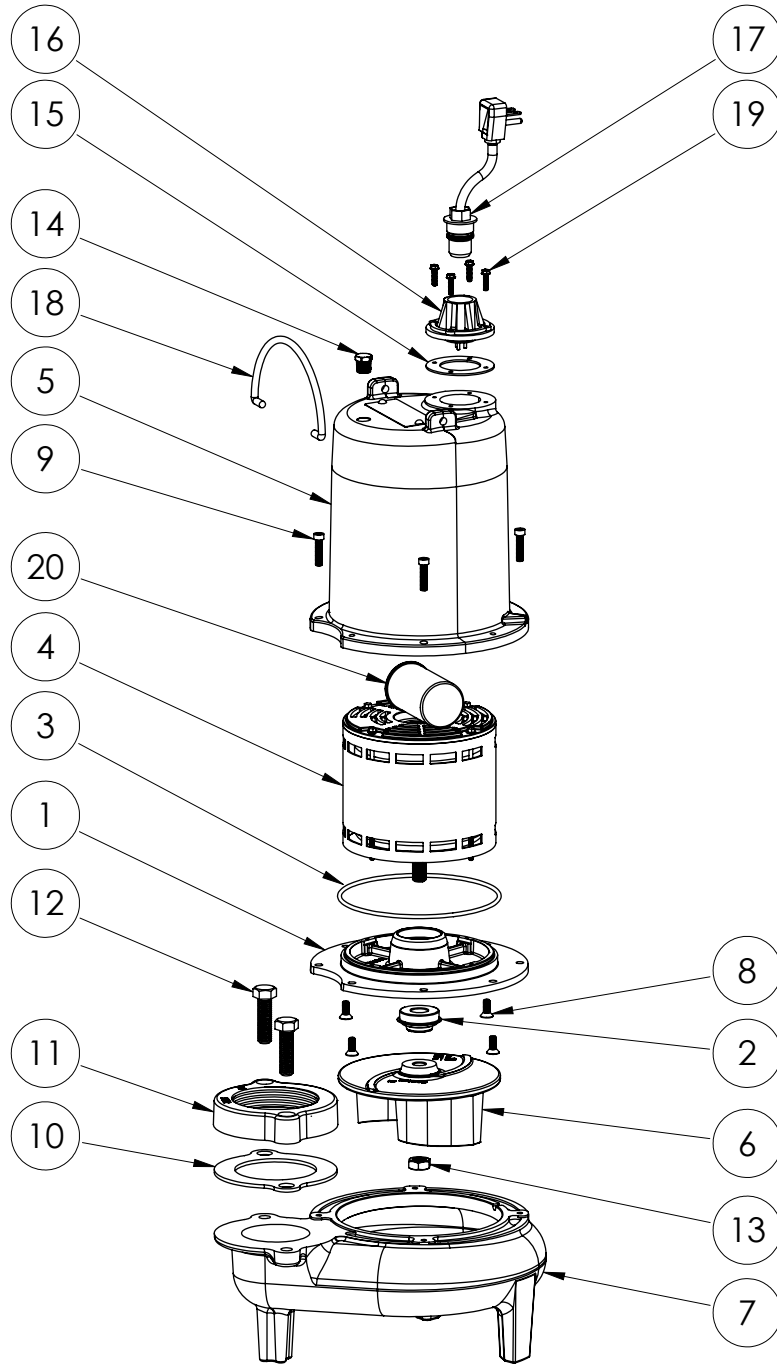

LE72M3-2 (B10)

**LE72M3-2****LE72M3-2 (B10)**

#	PART #	DESCRIPTION	QTY	Note
1	510100R	MOTOR SUPPORT PLATE	1	
2	5120000	5/8 INCH UNITIZED SHAFT SEAL	1	[1]
3	5107000	MOTOR COVER SEALRING	1	[1]
4	5124000	BEARING	1	
5	5341000	MOTOR	1	
6	527700R	MOTOR COVER	1	
7	5130000	IMPELLER, CAST IRON	1	
8	510200R	VOLUTE HOUSING	1	
9	8018000	1/4-20 x 5/8 SLOTTED FLAT HEAD BOLT	4	
10	8091000	1/4-20 x 1 HEX SOCKET HEAD BOLT	4	
11	5129000	FLANGE GASKET, FITS 2" OR 3"	1	
12	8037000	1/2-13 x 1-3/4 STAINLESS STEEL BOLT	2	
13	8046000	1/2-20 HEX STAINLESS STEEL JAM NUT	1	
14	5071000	BRASS OIL PLUG	1	
15	5060000	CORD PLATE GASKET	1	
16	5014000	CORD PLATE	1	
17	K001059	POWER CORD, 230V, 25 FOOT CORD	1	
18	K001095	STAINLESS STEEL HANDLE	1	
19	8064000	#8-32 x 5/8 HEX WASHER HEAD SCREW	4	
20	51190F0	CAPACITOR		
21	K001222	3" DISCHARGE KIT	1	

**PART NOTES:**

[1] - Part requires factory authorized service. Contact Liberty Pumps at 1-800-543-2550

LE72M3-2 (B61)

LE72M3-2B61

**LE72M3-2****LE72M3-2 (B61)**

#	PART #	DESCRIPTION	QTY	Note
1	532600R	MOTOR SUPPORT PLATE	1	
2	5120000	5/8 INCH UNITIZED SHAFT SEAL	1	[1]
3	5617000	O-RING	1	
4	5341000	MOTOR	1	
5	531400R	MOTOR COVER	1	
6	5130000	IMPELLER, CAST IRON	1	
7	531500R	VOLUTE HOUSING	1	
8	8018000	1/4-20 x 5/8 SLOTTED FLAT HEAD BOLT	4	
9	8091000	1/4-20 x 1 HEX SOCKET HEAD BOLT	4	
10	5129000	FLANGE GASKET, FITS 2" OR 3"	1	
11	K001222	3" DISCHARGE KIT	1	
12	8037000	1/2-13 x 1-3/4 STAINLESS STEEL BOLT	2	
13	8046000	1/2-20 HEX STAINLESS STEEL JAM NUT	1	
14	5071000	BRASS OIL PLUG	1	
15	5060000	CORD PLATE GASKET	1	
16	5014000	CORD PLATE	1	
17	K001059	POWER CORD, 230V, 25 FOOT CORD	1	
18	K001095	STAINLESS STEEL HANDLE	1	
19	8064000	#8-32 x 5/8 HEX WASHER HEAD SCREW	4	
20	51190F0	CAPACITOR	1	