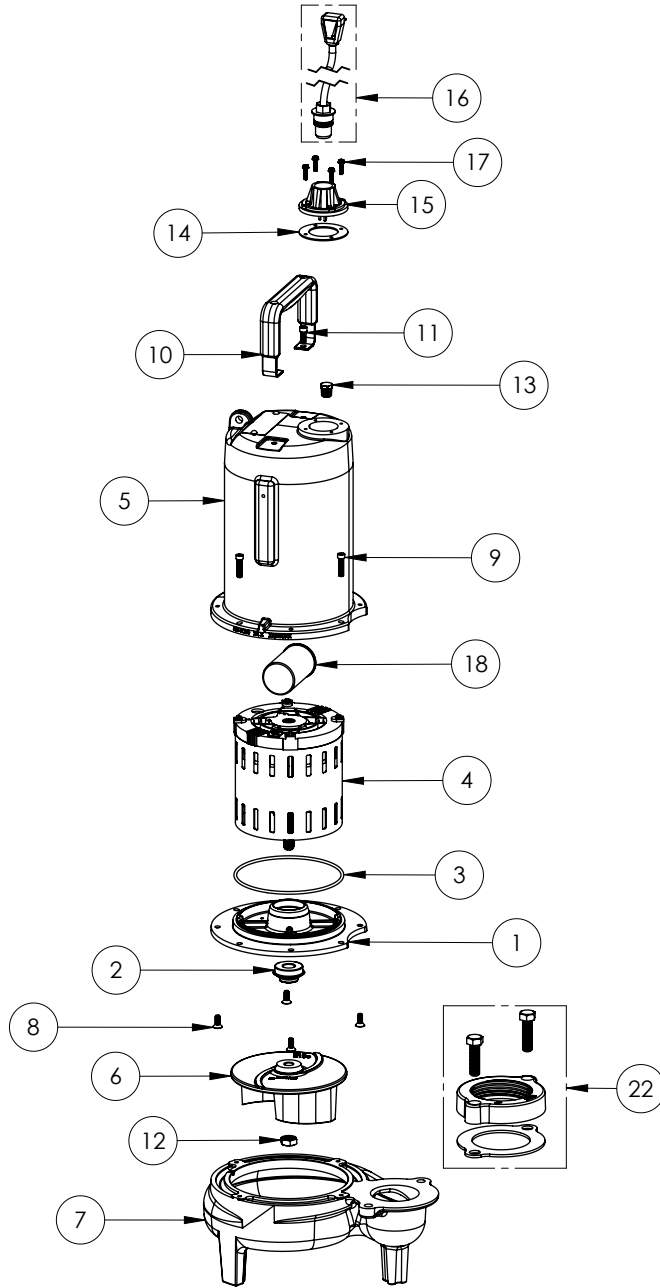

**PART NOTES:**

[1] - Part requires factory authorized service. Contact Liberty Pumps at 1-800-543-2550

LE72M3-2 (B71)

**LE72M3-2****LE72M3-2 (B71)**

#	PART #	DESCRIPTION	QTY	Note
1	53260AR	MOTOR PLATE	1	
2	5120000	5/8 INCH UNITIZED SHAFT SEAL	1	[1]
3	5617000	O-RING	1	
4	5341200	MOTOR ASSY ADDFUL	1	[1]
5	531400R	MOTOR COVER	1	
6	5130000	IMPELLER, CAST IRON	1	
7	531500R	VOLUTE HOUSING	1	
8	8018000	1/4-20 x 5/8 SLOTTED FLAT HEAD BOLT	4	
9	8091000	1/4-20 x 1 HEX SOCKET HEAD BOLT	4	
10	8046000	1/2-20 HEX STAINLESS STEEL JAM NUT	1	
11	3411200	HANDLE	1	
12	8103000	SCREW 1/4-20x5/8" HX SKT SS	2	
13	5071000	BRASS OIL PLUG	1	
14	5060000	CORD PLATE GASKET	1	
15	5014000	CORD PLATE	1	
16	K001059	POWER CORD, 230V, 25 FOOT CORD	1	
17	8064000	#8-32 x 5/8 HEX WASHER HEAD SCREW	4	
18	51190F0	CAPACITOR	1	
19	K001222	3" DISCHARGE KIT	1	

**PART NOTES:**

[1] - Part requires factory authorized service. Contact Liberty Pumps at 1-800-543-2550

LE72M3-2 (B72)

**LE72M3-2****LE72M3-2 (B72)**

#	PART #	DESCRIPTION	QTY	Note
1	53260BR	MOTOR SUPPORT PLATE	1	
2	5120000	5/8 INCH UNITIZED SHAFT SEAL	1	[1]
3	5617000	O-RING	1	
4	5330000	MOTOR	1	[1]
5	531400R	MOTOR COVER	1	
6	5130000	IMPELLER, CAST IRON	1	
7	531500R	VOLUTE HOUSING	1	
8	8018000	1/4-20 x 5/8 SLOTTED FLAT HEAD BOLT	4	
9	8091000	1/4-20 x 1 HEX SOCKET HEAD BOLT	4	
10	3411200	HANDLE	1	
11	8103000	SCREW 1/4-20x5/8" HX SKT SS	2	
12	8046000	1/2-20 HEX STAINLESS STEEL JAM NUT	1	
13	50710A0	PIPE PLUG, 1/4" HEX HD BRASS NPTF	1	
14	5060000	CORD PLATE GASKET	1	
15	5014000	CORD PLATE	1	
16	K001059	POWER CORD, 230V, 25 FOOT CORD	1	
17	8064000	#8-32 x 5/8 HEX WASHER HEAD SCREW	4	
18	51190F0	CAPACITOR	1	
22	K001222	3" DISCHARGE KIT	1	