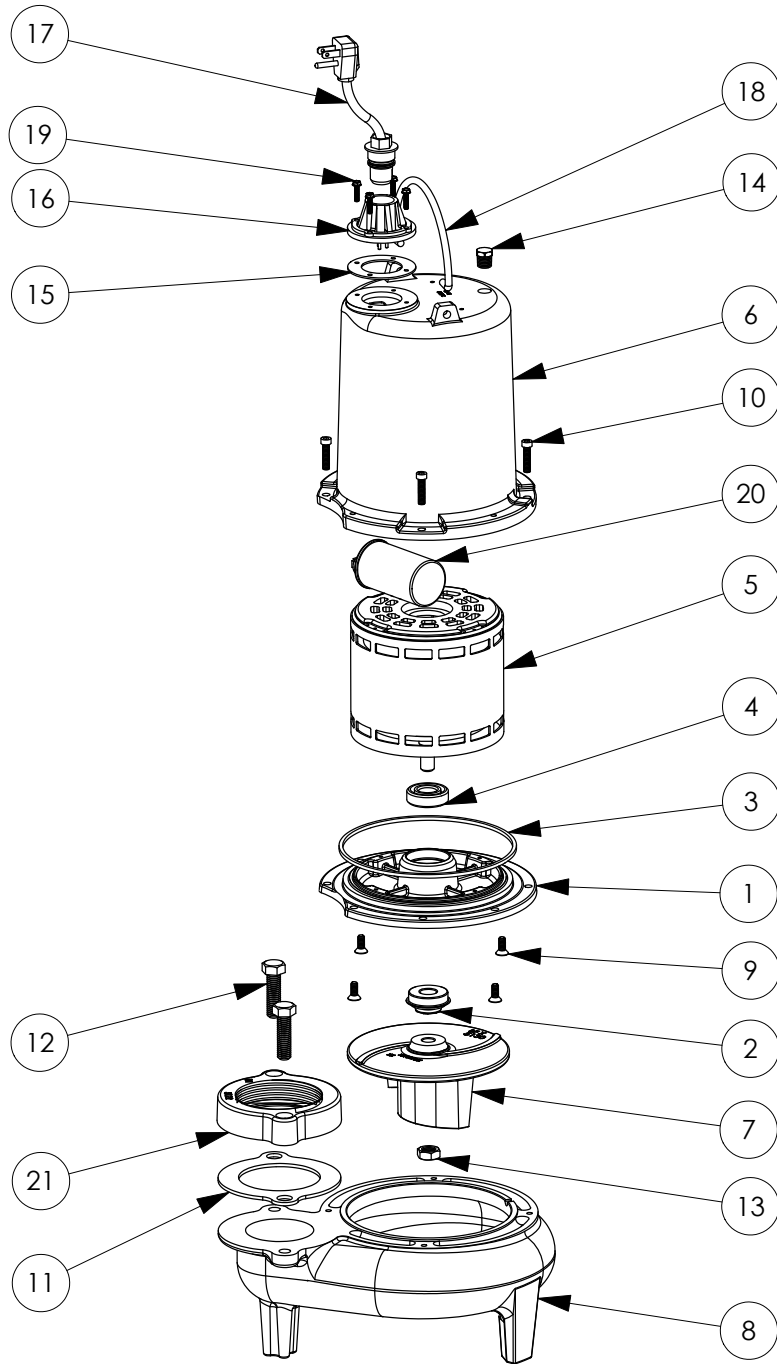

LE72M3-2 (B10)

**LE72M3-2****LE72M3-2 (B10)**

#	PART #	DESCRIPTION	QTY	Note
1	510100R	MOTOR SUPPORT PLATE	1	
2	5120000	5/8 INCH UNITIZED SHAFT SEAL	1	[1]
3	5107000	MOTOR COVER SEALRING	1	[1]
4	5124000	BEARING	1	
5	5341000	MOTOR	1	
6	527700R	MOTOR COVER	1	
7	5130000	IMPELLER, CAST IRON	1	
8	510200R	VOLUTE HOUSING	1	
9	8018000	1/4-20 x 5/8 SLOTTED FLAT HEAD BOLT	4	
10	8091000	1/4-20 x 1 HEX SOCKET HEAD BOLT	4	
11	5129000	FLANGE GASKET, FITS 2" OR 3"	1	
12	8037000	1/2-13 x 1-3/4 STAINLESS STEEL BOLT	2	
13	8046000	1/2-20 HEX STAINLESS STEEL JAM NUT	1	
14	5071000	BRASS OIL PLUG	1	
15	5060000	CORD PLATE GASKET	1	
16	5014000	CORD PLATE	1	
17	K001059	POWER CORD, 230V, 25 FOOT CORD	1	
18	K001095	STAINLESS STEEL HANDLE	1	
19	8064000	#8-32 x 5/8 HEX WASHER HEAD SCREW	4	
20	51190F0	CAPACITOR		
21	K001222	3" DISCHARGE KIT	1	

**PART NOTES:**

[1] - Part requires factory authorized service. Contact Liberty Pumps at 1-800-543-2550

LE72M3-2 (B61)

LE72M3-2B61

**LE72M3-2****LE72M3-2 (B61)**

#	PART #	DESCRIPTION	QTY	Note
1	532600R	MOTOR SUPPORT PLATE	1	
2	5120000	5/8 INCH UNITIZED SHAFT SEAL	1	[1]
3	5617000	O-RING	1	
4	5341000	MOTOR	1	
5	531400R	MOTOR COVER	1	
6	5130000	IMPELLER, CAST IRON	1	
7	531500R	VOLUTE HOUSING	1	
8	8018000	1/4-20 x 5/8 SLOTTED FLAT HEAD BOLT	4	
9	8091000	1/4-20 x 1 HEX SOCKET HEAD BOLT	4	
10	5129000	FLANGE GASKET, FITS 2" OR 3"	1	
11	K001222	3" DISCHARGE KIT	1	
12	8037000	1/2-13 x 1-3/4 STAINLESS STEEL BOLT	2	
13	8046000	1/2-20 HEX STAINLESS STEEL JAM NUT	1	
14	5071000	BRASS OIL PLUG	1	
15	5060000	CORD PLATE GASKET	1	
16	5014000	CORD PLATE	1	
17	K001059	POWER CORD, 230V, 25 FOOT CORD	1	
18	K001095	STAINLESS STEEL HANDLE	1	
19	8064000	#8-32 x 5/8 HEX WASHER HEAD SCREW	4	
20	51190F0	CAPACITOR	1	