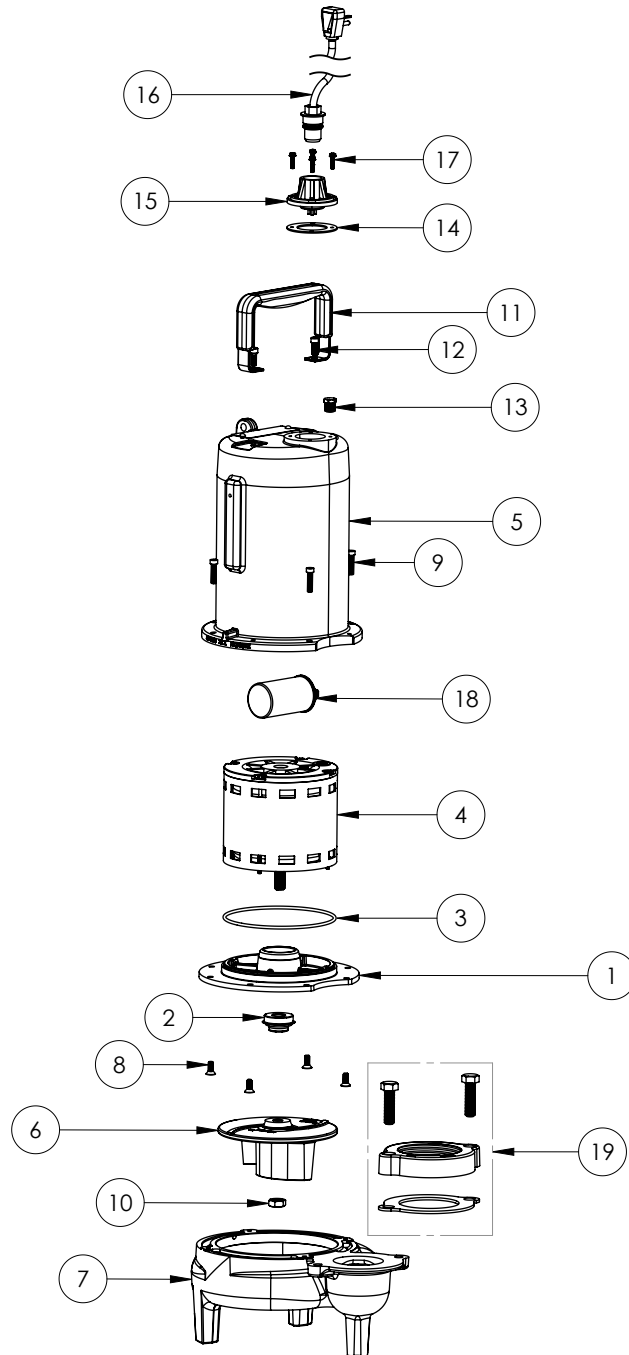

**PART NOTES:**

[1] - Part requires factory authorized service. Contact Liberty Pumps at 1-800-543-2550

LE72M3-2 (B62)

**LE72M3-2****LE72M3-2 (B62)**

#	PART #	DESCRIPTION	QTY	Note
1	532600R	MOTOR SUPPORT PLATE	1	
2	5120000	5/8 INCH UNITIZED SHAFT SEAL	1	[1]
3	5617000	O-RING	1	
4	5330000	MOTOR	1	[1]
5	531400R	MOTOR COVER	1	
6	5130000	IMPELLER, CAST IRON	1	
7	531500R	VOLUTE HOUSING	1	
8	8018000	1/4-20 x 5/8 SLOTTED FLAT HEAD BOLT	4	
9	8091000	1/4-20 x 1 HEX SOCKET HEAD BOLT	4	
10	5129000	FLANGE GASKET, FITS 2" OR 3"	1	
11	512200R	3" DISCHARGE FLANGE	1	
12	8037000	1/2-13 x 1-3/4 STAINLESS STEEL BOLT	2	
13	8046000	1/2-20 HEX STAINLESS STEEL JAM NUT	1	
14	5071000	BRASS OIL PLUG	1	
15	5060000	CORD PLATE GASKET	1	
16	5014000	CORD PLATE	1	
17	K001059	POWER CORD, 230V, 25 FOOT CORD	1	
18	K001095	STAINLESS STEEL HANDLE	1	
19	8064000	#8-32 x 5/8 HEX WASHER HEAD SCREW	4	
20	51190F0	CAPACITOR	1	
21	K001222	3" DISCHARGE KIT		

**PART NOTES:**

[1] - Part requires factory authorized service. Contact Liberty Pumps at 1-800-543-2550

LE72M3-2 (B71)

**LE72M3-2****LE72M3-2 (B71)**

#	PART #	DESCRIPTION	QTY	Note
1	53260AR	MOTOR PLATE	1	
2	5120000	5/8 INCH UNITIZED SHAFT SEAL	1	[1]
3	5617000	O-RING	1	
4	5341200	MOTOR ASSY ADDFUL	1	[1]
5	531400R	MOTOR COVER	1	
6	5130000	IMPELLER, CAST IRON	1	
7	531500R	VOLUTE HOUSING	1	
8	8018000	1/4-20 x 5/8 SLOTTED FLAT HEAD BOLT	4	
9	8091000	1/4-20 x 1 HEX SOCKET HEAD BOLT	4	
10	8046000	1/2-20 HEX STAINLESS STEEL JAM NUT	1	
11	3411200	HANDLE	1	
12	8103000	SCREW 1/4-20x5/8" HX SKT SS	2	
13	5071000	BRASS OIL PLUG	1	
14	5060000	CORD PLATE GASKET	1	
15	5014000	CORD PLATE	1	
16	K001059	POWER CORD, 230V, 25 FOOT CORD	1	
17	8064000	#8-32 x 5/8 HEX WASHER HEAD SCREW	4	
18	51190F0	CAPACITOR	1	
19	K001222	3" DISCHARGE KIT	1	