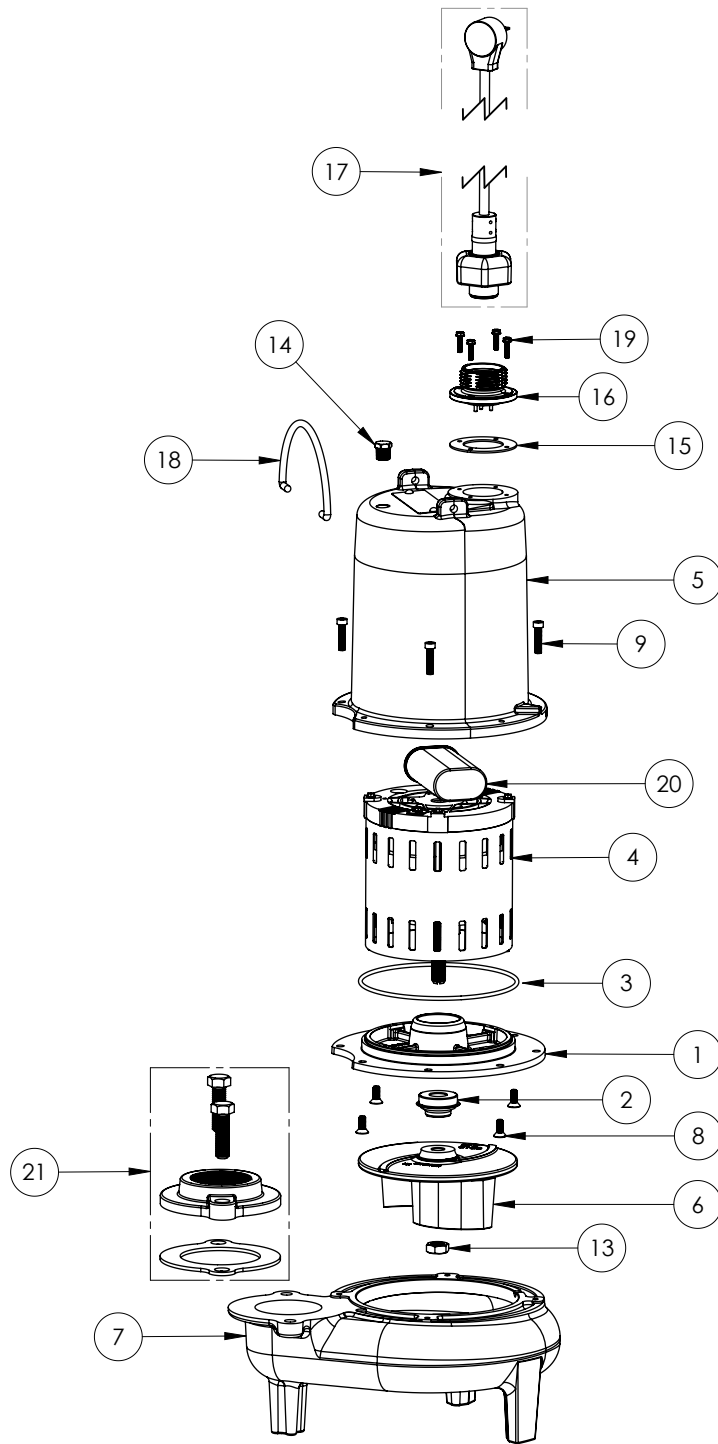

LE72M2-3 (B62)

LE72M2-3**LE72M2-3 (B62)**

#	PART #	DESCRIPTION	QTY	Note
1	53260BR	MOTOR SUPPORT PLATE	1	
2	5120000	5/8 INCH UNITIZED SHAFT SEAL	1	[1]
3	5617000	O-RING	1	
4	5330000	MOTOR	1	[1]
5	531400R	MOTOR COVER	1	
6	5130000	IMPELLER, CAST IRON	1	
7	531500R	VOLUTE HOUSING	1	
8	8018000	1/4-20 x 5/8 SLOTTED FLAT HEAD BOLT	4	
9	8091000	1/4-20 x 1 HEX SOCKET HEAD BOLT	4	
13	8046000	1/2-20 HEX STAINLESS STEEL JAM NUT	1	
14	5071000	BRASS OIL PLUG	1	
15	5060000	CORD PLATE GASKET	1	
16	5014000	CORD PLATE	1	
17	K001356	POWER CORD, 35FT.	1	
18	K001095	STAINLESS STEEL HANDLE	1	
19	8064000	#8-32 x 5/8 HEX WASHER HEAD SCREW	4	
20	51190F0	CAPACITOR	1	
21	K001221	2" DISCHARGE KIT	1	

PART NOTES:

[1] - Part requires factory authorized service. Contact Liberty Pumps at 1-800-543-2550

LE72M2-3 (B71)

LE72M2-3**LE72M2-3 (B71)**

#	PART #	DESCRIPTION	QTY	Note
1	53260AR	MOTOR PLATE	1	
2	5120000	5/8 INCH UNITIZED SHAFT SEAL	1	[1]
3	5617000	O-RING	1	
4	5341200	MOTOR ASSY ADDFUL	1	[1]
5	531400R	MOTOR COVER	1	
6	5130000	IMPELLER, CAST IRON	1	
7	531500R	VOLUTE HOUSING	1	
8	8018000	1/4-20 x 5/8 SLOTTED FLAT HEAD BOLT	4	
9	8091000	1/4-20 x 1 HEX SOCKET HEAD BOLT	4	
10	8046000	1/2-20 HEX STAINLESS STEEL JAM NUT	1	
11	3411200	HANDLE	1	
12	8103000	SCREW 1/4-20x5/8" HX SKT SS	2	
13	5071000	BRASS OIL PLUG	1	
14	5060000	CORD PLATE GASKET	1	
15	K001216	5619000, CORDPLATE	1	
16	K001356	POWER CORD, 35FT.	1	
17	8064000	#8-32 x 5/8 HEX WASHER HEAD SCREW	4	
18	51190F0	CAPACITOR	1	
19	K001221	2" DISCHARGE KIT	1	