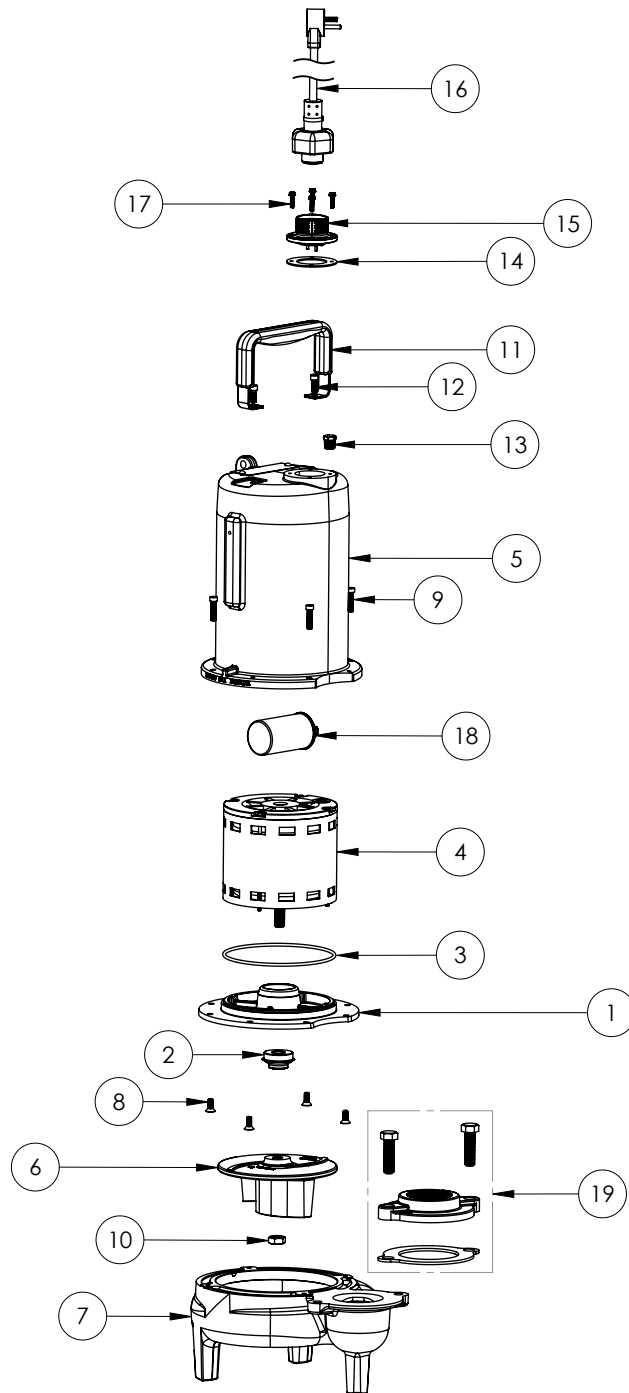

LE72M2-3 (B62)

LE72M2-3**LE72M2-3 (B62)**

#	PART #	DESCRIPTION	QTY	Note
1	53260BR	MOTOR SUPPORT PLATE	1	
2	5120000	5/8 INCH UNITIZED SHAFT SEAL	1	[1]
3	5617000	O-RING	1	
4	5330000	MOTOR	1	[1]
5	531400R	MOTOR COVER	1	
6	5130000	IMPELLER, CAST IRON	1	
7	531500R	VOLUTE HOUSING	1	
8	8018000	1/4-20 x 5/8 SLOTTED FLAT HEAD BOLT	4	
9	8091000	1/4-20 x 1 HEX SOCKET HEAD BOLT	4	
13	8046000	1/2-20 HEX STAINLESS STEEL JAM NUT	1	
14	5071000	BRASS OIL PLUG	1	
15	5060000	CORD PLATE GASKET	1	
16	5014000	CORD PLATE	1	
17	K001356	POWER CORD, 35FT.	1	
18	K001095	STAINLESS STEEL HANDLE	1	
19	8064000	#8-32 x 5/8 HEX WASHER HEAD SCREW	4	
20	51190F0	CAPACITOR	1	
21	K001221	2" DISCHARGE KIT	1	

PART NOTES:

[1] - Part requires factory authorized service. Contact Liberty Pumps at 1-800-543-2550

LE72M2-3 (B71)

LE72M2-3**LE72M2-3 (B71)**

#	PART #	DESCRIPTION	QTY	Note
1	53260AR	MOTOR PLATE	1	
2	5120000	5/8 INCH UNITIZED SHAFT SEAL	1	[1]
3	5617000	O-RING	1	
4	5341200	MOTOR ASSY ADDFUL	1	[1]
5	531400R	MOTOR COVER	1	
6	5130000	IMPELLER, CAST IRON	1	
7	531500R	VOLUTE HOUSING	1	
8	8018000	1/4-20 x 5/8 SLOTTED FLAT HEAD BOLT	4	
9	8091000	1/4-20 x 1 HEX SOCKET HEAD BOLT	4	
10	8046000	1/2-20 HEX STAINLESS STEEL JAM NUT	1	
11	3411200	HANDLE	1	
12	8103000	SCREW 1/4-20x5/8" HX SKT SS	2	
13	5071000	BRASS OIL PLUG	1	
14	5060000	CORD PLATE GASKET	1	
15	K001216	5619000, CORDPLATE	1	
16	K001356	POWER CORD, 35FT.	1	
17	8064000	#8-32 x 5/8 HEX WASHER HEAD SCREW	4	
18	51190F0	CAPACITOR	1	
19	K001221	2" DISCHARGE KIT	1	