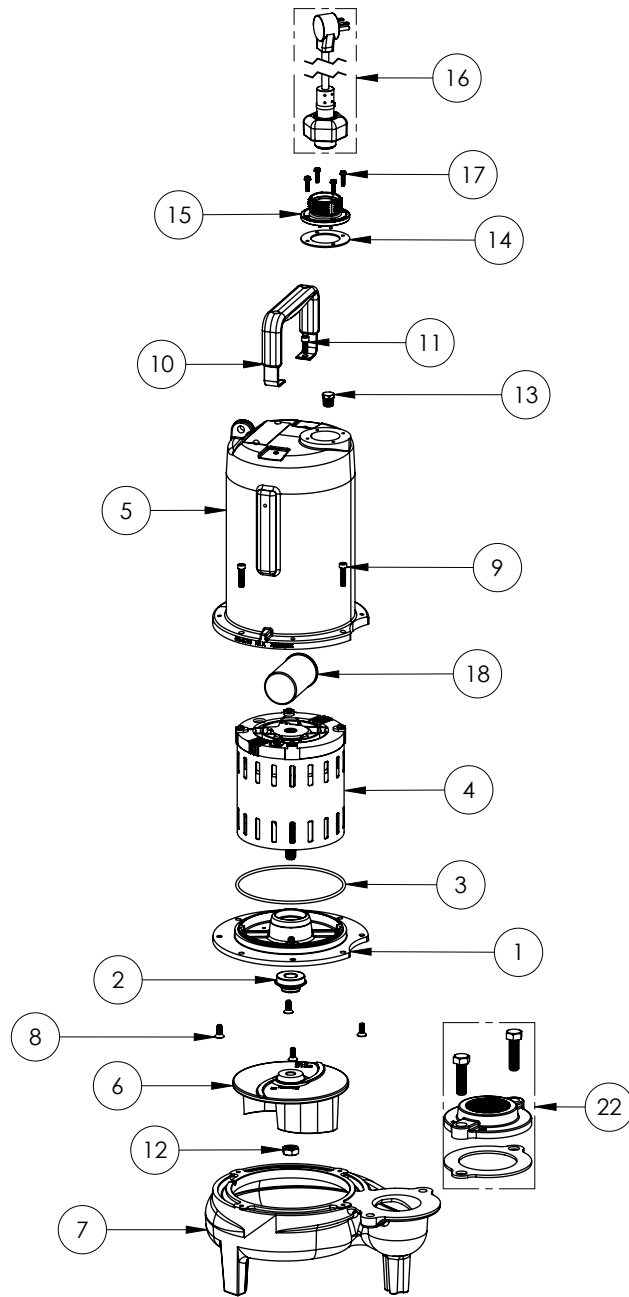

PART NOTES:

[1] - Part requires factory authorized service. Contact Liberty Pumps at 1-800-543-2550

LE72M2-3 (B71)

LE72M2-3**LE72M2-3 (B71)**

#	PART #	DESCRIPTION	QTY	Note
1	53260AR	MOTOR PLATE	1	
2	5120000	5/8 INCH UNITIZED SHAFT SEAL	1	[1]
3	5617000	O-RING	1	
4	5341200	MOTOR ASSY ADDFUL	1	[1]
5	531400R	MOTOR COVER	1	
6	5130000	IMPELLER, CAST IRON	1	
7	531500R	VOLUTE HOUSING	1	
8	8018000	1/4-20 x 5/8 SLOTTED FLAT HEAD BOLT	4	
9	8091000	1/4-20 x 1 HEX SOCKET HEAD BOLT	4	
10	8046000	1/2-20 HEX STAINLESS STEEL JAM NUT	1	
11	3411200	HANDLE	1	
12	8103000	SCREW 1/4-20x5/8" HX SKT SS	2	
13	5071000	BRASS OIL PLUG	1	
14	5060000	CORD PLATE GASKET	1	
15	K001216	5619000, CORDPLATE	1	
16	K001356	POWER CORD, 35FT.	1	
17	8064000	#8-32 x 5/8 HEX WASHER HEAD SCREW	4	
18	51190F0	CAPACITOR	1	
19	K001221	2" DISCHARGE KIT	1	

PART NOTES:

[1] - Part requires factory authorized service. Contact Liberty Pumps at 1-800-543-2550

LE72M2-3 (B72)

LE72M2-3**LE72M2-3 (B72)**

#	PART #	DESCRIPTION	QTY	Note
1	53260BR	MOTOR SUPPORT PLATE	1	
2	5120000	5/8 INCH UNITIZED SHAFT SEAL	1	[1]
3	5617000	O-RING	1	
4	5330000	MOTOR	1	[1]
5	531400R	MOTOR COVER	1	
6	5130000	IMPELLER, CAST IRON	1	
7	531500R	VOLUTE HOUSING	1	
8	8018000	1/4-20 x 5/8 SLOTTED FLAT HEAD BOLT	4	
9	8091000	1/4-20 x 1 HEX SOCKET HEAD BOLT	4	
10	3411200	HANDLE	1	
11	8103000	SCREW 1/4-20x5/8" HX SKT SS	2	
12	8046000	1/2-20 HEX STAINLESS STEEL JAM NUT	1	
13	50710A0	PIPE PLUG, 1/4" HEX HD BRASS NPTF	1	
14	5060000	CORD PLATE GASKET	1	
15	K001216	5619000, CORDPLATE	1	
16	K001356	POWER CORD, 35FT.	1	
17	8064000	#8-32 x 5/8 HEX WASHER HEAD SCREW	4	
18	51190F0	CAPACITOR	1	
22	K001221	2" DISCHARGE KIT	1	