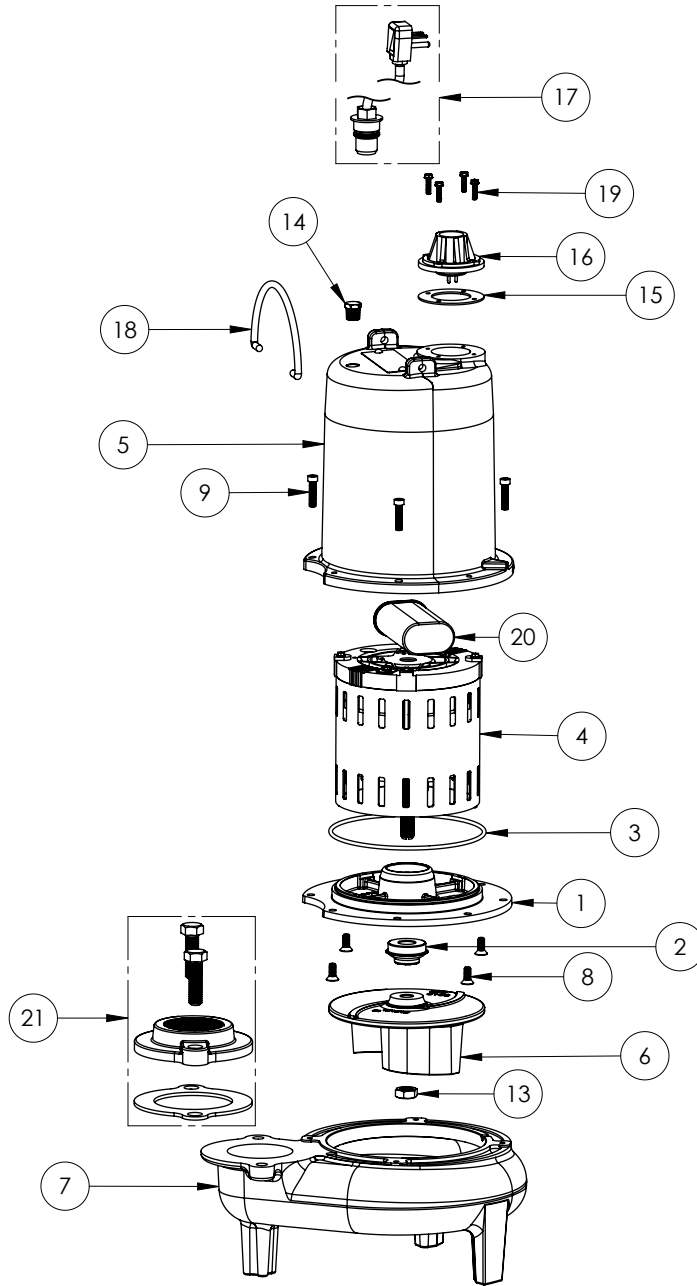

PART NOTES:

[1] - Part requires factory authorized service. Contact Liberty Pumps at 1-800-543-2550

LE72M2-2 (B61)

LE72M2-2B61

LE72M2-2**LE72M2-2 (B61)**

#	PART #	DESCRIPTION	QTY	Note
1	532600R	MOTOR SUPPORT PLATE	1	
2	5120000	5/8 INCH UNITIZED SHAFT SEAL	1	[1]
3	5617000	O-RING	1	
4	5341000	MOTOR	1	
5	531400R	MOTOR COVER	1	
6	5130000	IMPELLER, CAST IRON	1	
7	531500R	VOLUTE HOUSING	1	
8	8018000	1/4-20 x 5/8 SLOTTED FLAT HEAD BOLT	4	
9	8091000	1/4-20 x 1 HEX SOCKET HEAD BOLT	4	
10	5129000	FLANGE GASKET, FITS 2" OR 3"	1	
11	K001221	2" DISCHARGE KIT	1	
12	8037000	1/2-13 x 1-3/4 STAINLESS STEEL BOLT	2	
13	8046000	1/2-20 HEX STAINLESS STEEL JAM NUT	1	
14	5071000	BRASS OIL PLUG	1	
15	5060000	CORD PLATE GASKET	1	
16	5014000	CORD PLATE	1	
17	K001059	POWER CORD, 230V, 25 FOOT CORD	1	
18	K001095	STAINLESS STEEL HANDLE	1	
19	8064000	#8-32 x 5/8 HEX WASHER HEAD SCREW	4	
20	51190F0	CAPACITOR	1	

PART NOTES:

[1] - Part requires factory authorized service. Contact Liberty Pumps at 1-800-543-2550

LE72M2-2 (B62)

LE72M2-2**LE72M2-2 (B62)**

#	PART #	DESCRIPTION	QTY	Note
1	53260BR	MOTOR SUPPORT PLATE	1	
2	5120000	5/8 INCH UNITIZED SHAFT SEAL	1	[1]
3	5617000	O-RING	1	
4	5330000	MOTOR	1	[1]
5	531400R	MOTOR COVER	1	
6	5130000	IMPELLER, CAST IRON	1	
7	531500R	VOLUTE HOUSING	1	
8	8018000	1/4-20 x 5/8 SLOTTED FLAT HEAD BOLT	4	
9	8091000	1/4-20 x 1 HEX SOCKET HEAD BOLT	4	
13	8046000	1/2-20 HEX STAINLESS STEEL JAM NUT	1	
14	5071000	BRASS OIL PLUG	1	
15	5060000	CORD PLATE GASKET	1	
16	5014000	CORD PLATE	1	
17	K001059	POWER CORD, 230V, 25 FOOT CORD	1	
18	K001095	STAINLESS STEEL HANDLE	1	
19	8064000	#8-32 x 5/8 HEX WASHER HEAD SCREW	4	
20	51190F0	CAPACITOR	1	
21	K001221	2" DISCHARGE KIT	1	