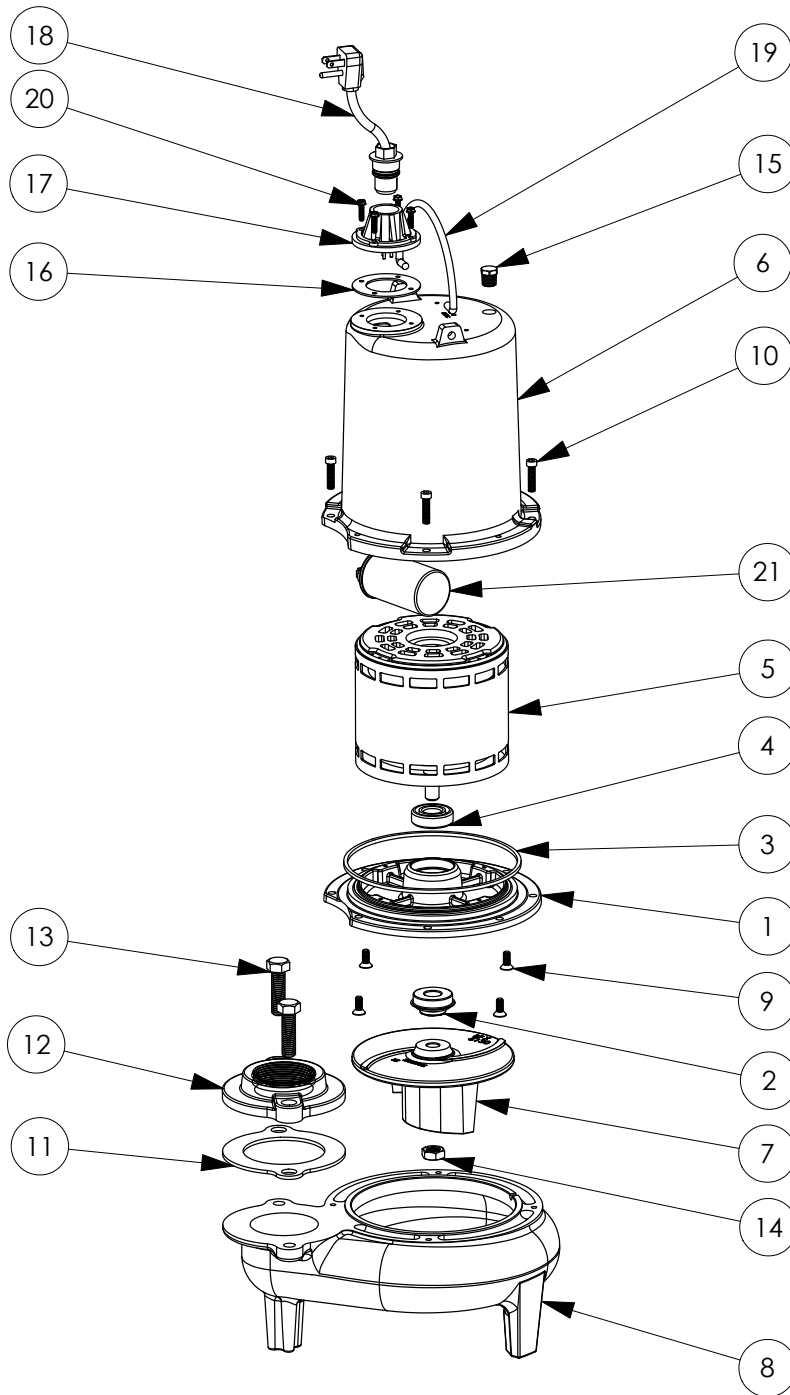

LE72M2-2 (B10)

LE72M2-2**LE72M2-2 (B10)**

#	PART #	DESCRIPTION	QTY	Note
1	510100R	MOTOR SUPPORT PLATE	1	
2	5120000	5/8 INCH UNITIZED SHAFT SEAL	1	[1]
3	5107000	MOTOR COVER SEALRING	1	[1]
4	5124000	BEARING	1	
5	5341000	MOTOR	1	
6	527700R	MOTOR COVER	1	
7	5130000	IMPELLER, CAST IRON	1	
8	510200R	VOLUTE HOUSING	1	
9	8018000	1/4-20 x 5/8 SLOTTED FLAT HEAD BOLT	4	
10	8091000	1/4-20 x 1 HEX SOCKET HEAD BOLT	4	
11	5129000	FLANGE GASKET, FITS 2" OR 3"	1	
12	K001221	2" DISCHARGE KIT	1	
13	8037000	1/2-13 x 1-3/4 STAINLESS STEEL BOLT	2	
14	8046000	1/2-20 HEX STAINLESS STEEL JAM NUT	1	
15	5071000	BRASS OIL PLUG	1	
16	5060000	CORD PLATE GASKET	1	
17	5014000	CORD PLATE	1	
18	K001059	POWER CORD, 230V, 25 FOOT CORD	1	
19	K001095	STAINLESS STEEL HANDLE	1	
20	8064000	#8-32 x 5/8 HEX WASHER HEAD SCREW		
21	51190F0	CAPACITOR	1	

PART NOTES:

[1] - Part requires factory authorized service. Contact Liberty Pumps at 1-800-543-2550

LE72M2-2 (B61)

LE72M2-2B61

LE72M2-2**LE72M2-2 (B61)**

#	PART #	DESCRIPTION	QTY	Note
1	532600R	MOTOR SUPPORT PLATE	1	
2	5120000	5/8 INCH UNITIZED SHAFT SEAL	1	[1]
3	5617000	O-RING	1	
4	5341000	MOTOR	1	
5	531400R	MOTOR COVER	1	
6	5130000	IMPELLER, CAST IRON	1	
7	531500R	VOLUTE HOUSING	1	
8	8018000	1/4-20 x 5/8 SLOTTED FLAT HEAD BOLT	4	
9	8091000	1/4-20 x 1 HEX SOCKET HEAD BOLT	4	
10	5129000	FLANGE GASKET, FITS 2" OR 3"	1	
11	K001221	2" DISCHARGE KIT	1	
12	8037000	1/2-13 x 1-3/4 STAINLESS STEEL BOLT	2	
13	8046000	1/2-20 HEX STAINLESS STEEL JAM NUT	1	
14	5071000	BRASS OIL PLUG	1	
15	5060000	CORD PLATE GASKET	1	
16	5014000	CORD PLATE	1	
17	K001059	POWER CORD, 230V, 25 FOOT CORD	1	
18	K001095	STAINLESS STEEL HANDLE	1	
19	8064000	#8-32 x 5/8 HEX WASHER HEAD SCREW	4	
20	51190F0	CAPACITOR	1	