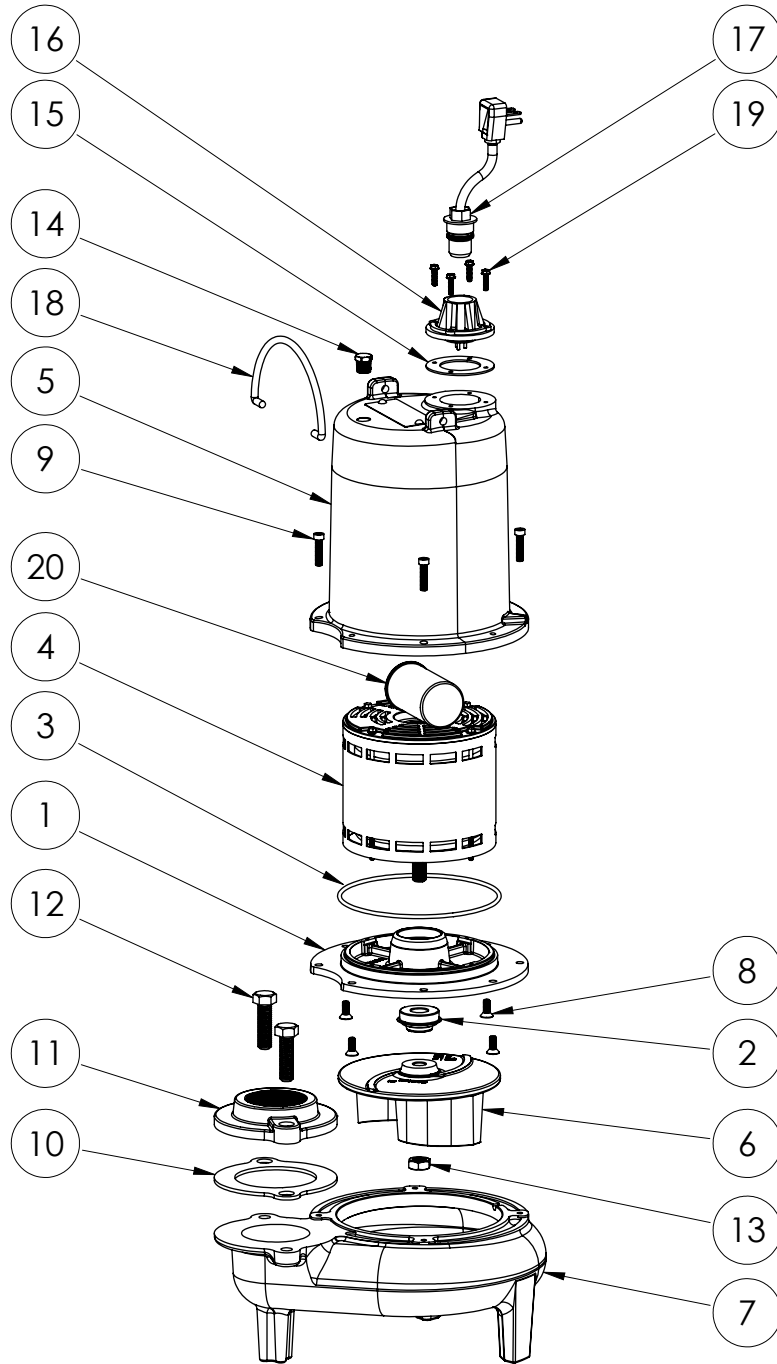

LE72M2-2 (B10)

LE72M2-2**LE72M2-2 (B10)**

#	PART #	DESCRIPTION	QTY	Note
1	510100R	MOTOR SUPPORT PLATE	1	
2	5120000	5/8 INCH UNITIZED SHAFT SEAL	1	[1]
3	5107000	MOTOR COVER SEALRING	1	[1]
4	5124000	BEARING	1	
5	5341000	MOTOR	1	
6	527700R	MOTOR COVER	1	
7	5130000	IMPELLER, CAST IRON	1	
8	510200R	VOLUTE HOUSING	1	
9	8018000	1/4-20 x 5/8 SLOTTED FLAT HEAD BOLT	4	
10	8091000	1/4-20 x 1 HEX SOCKET HEAD BOLT	4	
11	5129000	FLANGE GASKET, FITS 2" OR 3"	1	
12	K001221	2" DISCHARGE KIT	1	
13	8037000	1/2-13 x 1-3/4 STAINLESS STEEL BOLT	2	
14	8046000	1/2-20 HEX STAINLESS STEEL JAM NUT	1	
15	5071000	BRASS OIL PLUG	1	
16	5060000	CORD PLATE GASKET	1	
17	5014000	CORD PLATE	1	
18	K001059	POWER CORD, 230V, 25 FOOT CORD	1	
19	K001095	STAINLESS STEEL HANDLE	1	
20	8064000	#8-32 x 5/8 HEX WASHER HEAD SCREW		
21	51190F0	CAPACITOR	1	

PART NOTES:

[1] - Part requires factory authorized service. Contact Liberty Pumps at 1-800-543-2550

LE72M2-2 (B61)

LE72M2-2B61

LE72M2-2**LE72M2-2 (B61)**

#	PART #	DESCRIPTION	QTY	Note
1	532600R	MOTOR SUPPORT PLATE	1	
2	5120000	5/8 INCH UNITIZED SHAFT SEAL	1	[1]
3	5617000	O-RING	1	
4	5341000	MOTOR	1	
5	531400R	MOTOR COVER	1	
6	5130000	IMPELLER, CAST IRON	1	
7	531500R	VOLUTE HOUSING	1	
8	8018000	1/4-20 x 5/8 SLOTTED FLAT HEAD BOLT	4	
9	8091000	1/4-20 x 1 HEX SOCKET HEAD BOLT	4	
10	5129000	FLANGE GASKET, FITS 2" OR 3"	1	
11	K001221	2" DISCHARGE KIT	1	
12	8037000	1/2-13 x 1-3/4 STAINLESS STEEL BOLT	2	
13	8046000	1/2-20 HEX STAINLESS STEEL JAM NUT	1	
14	5071000	BRASS OIL PLUG	1	
15	5060000	CORD PLATE GASKET	1	
16	5014000	CORD PLATE	1	
17	K001059	POWER CORD, 230V, 25 FOOT CORD	1	
18	K001095	STAINLESS STEEL HANDLE	1	
19	8064000	#8-32 x 5/8 HEX WASHER HEAD SCREW	4	
20	51190F0	CAPACITOR	1	