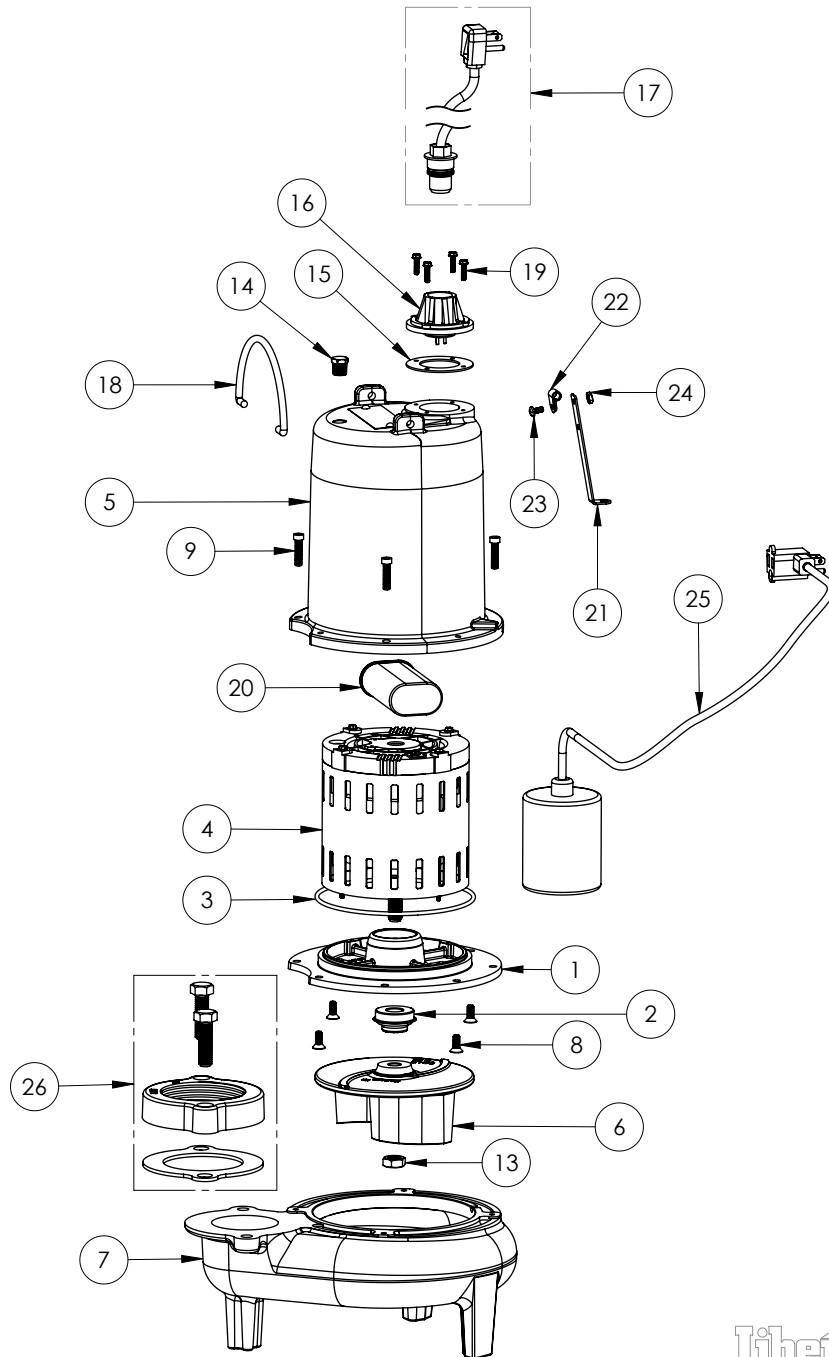

LE72A3

LE72A3 (B62)

Liberty
Pumps

LE72A3

LE72A3 (B62)

#	PART #	DESCRIPTION	QTY	Note
1	53260BR	MOTOR SUPPORT PLATE	1	
2	5120000	5/8 INCH UNITIZED SHAFT SEAL	1	[1]
3	5617000	O-RING	1	
4	5330000	MOTOR	1	[1]
5	531400R	MOTOR COVER	1	
6	5130000	IMPELLER, CAST IRON	1	
7	531500R	VOLUTE HOUSING	1	
8	8018000	1/4-20 x 5/8 SLOTTED FLAT HEAD BOLT	4	
9	8091000	1/4-20 x 1 HEX SOCKET HEAD BOLT	4	
13	8046000	1/2-20 HEX STAINLESS STEEL JAM NUT	1	
14	5071000	BRASS OIL PLUG	1	
15	5060000	CORD PLATE GASKET	1	
16	5014000	CORD PLATE	1	
17	K001058	POWER CORD, 10FT. 230V	1	
18	K001095	STAINLESS STEEL HANDLE	1	
19	8064000	#8-32 x 5/8 HEX WASHER HEAD SCREW	4	
20	51190F0	CAPACITOR	1	
21	5070000	FLOAT SWITCH SUPPORT	1	
22	8014000	CABLE CLAMP	1	
23	8082000	#10-24 x 3/8 EPOXY LOCK SCREW	1	
24	8002000	#10-24 STAINLESS STEEL HEX	1	
25	K001019	61140A0 PUMP SWITCH, 10' 230V, INCLUDES MOUNTING HARDWARE	1	
26	K001222	3" DISCHARGE KIT	1	

PART NOTES:

[1] - Part requires factory authorized service. Contact Liberty Pumps at 1-800-543-2550