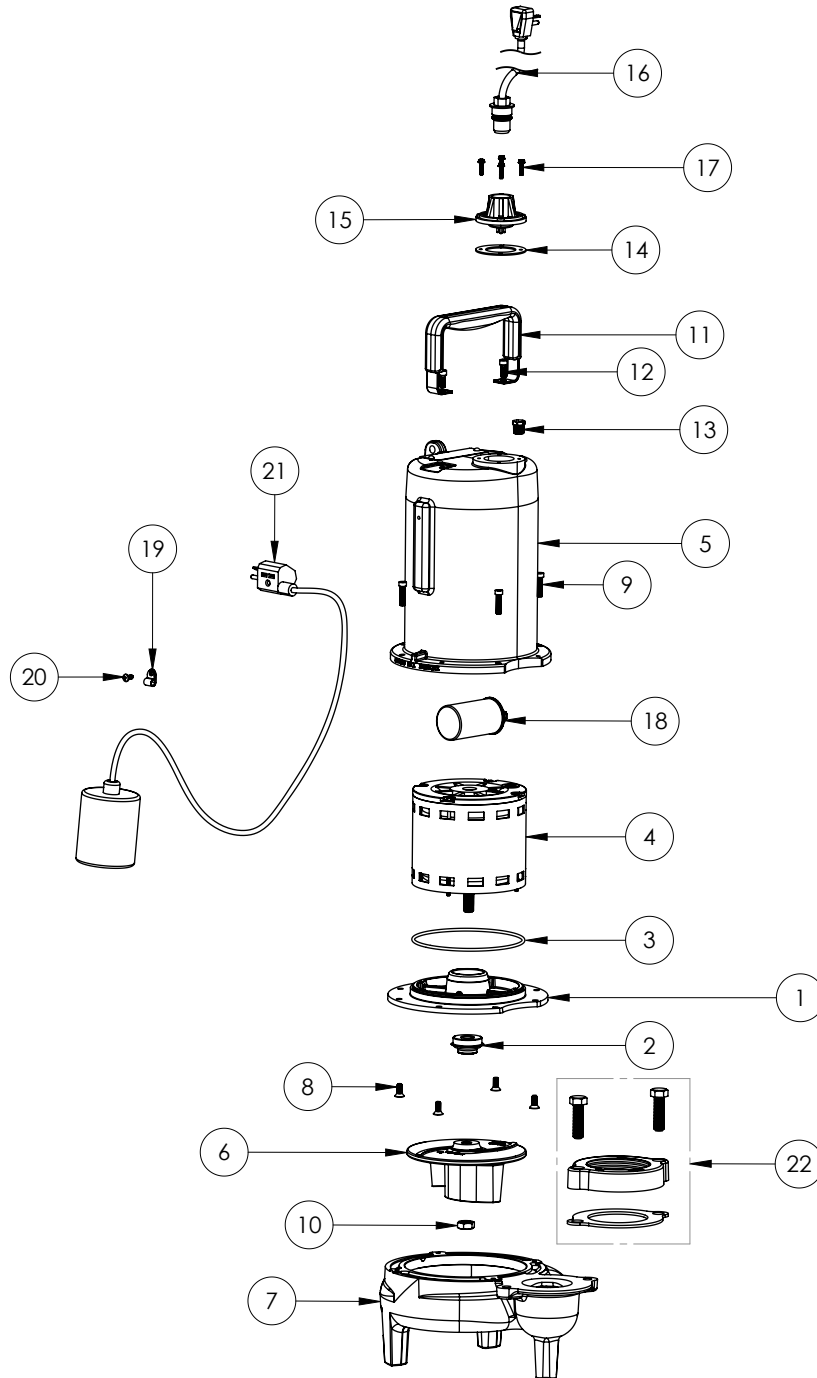

LE72A3

LE72A3 (B71)

LE72A3

LE72A3 (B71)

#	PART #	DESCRIPTION	QTY	Note
1	53260AR	MOTOR PLATE	1	
2	5120000	5/8 INCH UNITIZED SHAFT SEAL	1	[1]
3	5617000	O-RING	1	
4	5341200	MOTOR ASSY ADDFUL	1	[1]
5	531400R	MOTOR COVER	1	
6	5130000	IMPELLER, CAST IRON	1	
7	531500R	VOLUTE HOUSING	1	
8	8018000	1/4-20 x 5/8 SLOTTED FLAT HEAD BOLT	4	
9	8091000	1/4-20 x 1 HEX SOCKET HEAD BOLT	4	
10	8046000	1/2-20 HEX STAINLESS STEEL JAM NUT	1	
11	3411200	HANDLE	1	
12	8103000	SCREW 1/4-20x5/8" HX SKT SS	2	
13	5071000	BRASS OIL PLUG	1	
14	5060000	CORD PLATE GASKET	1	
15	5014000	CORD PLATE	1	
16	K001058	POWER CORD, 10FT. 230V	1	
17	8064000	#8-32 x 5/8 HEX WASHER HEAD SCREW	4	
18	51190F0	CAPACITOR	1	
19	8014000	CABLE CLAMP	1	
20	8082000	#10-24 x 3/8 EPOXY LOCK SCREW	1	
21	K001019	61140A0 PUMP SWITCH, 10' 230V, INCLUDES MOUNTING HARDWARE	1	
22	K001222	3" DISCHARGE KIT	1	

PART NOTES:

[1] - Part requires factory authorized service. Contact Liberty Pumps at 1-800-543-2550