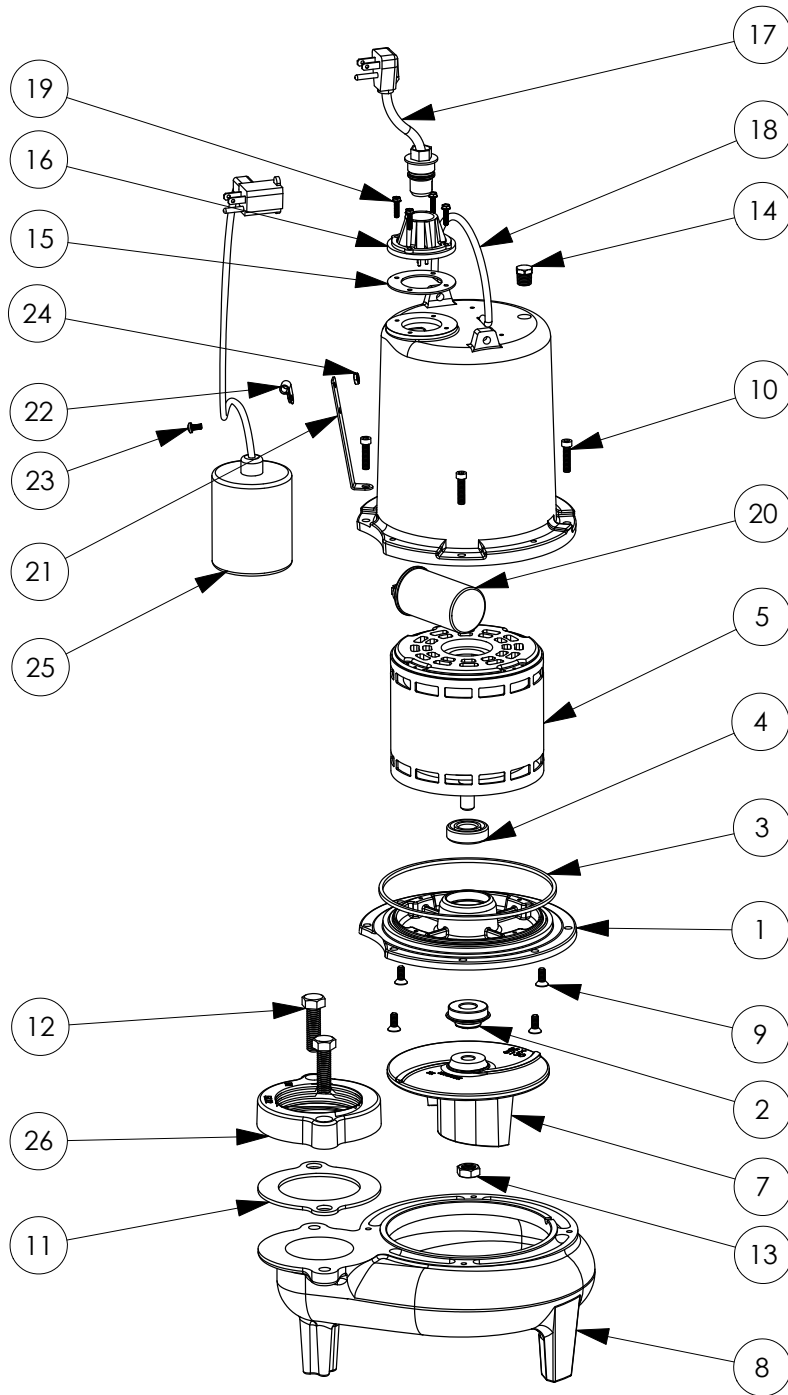

LE72A3

LE72A3 (B10)

**LE72A3****LE72A3 (B10)**

#	PART #	DESCRIPTION	QTY	Note
1	510100R	MOTOR SUPPORT PLATE	1	
2	5120000	5/8 INCH UNITIZED SHAFT SEAL	1	[1]
3	5617000	O-RING	1	
4	5124000	BEARING	1	
5	5341000	MOTOR	1	
7	5130000	IMPELLER, CAST IRON	1	
8	531500R	VOLUTE HOUSING	1	
9	8018000	1/4-20 x 5/8 SLOTTED FLAT HEAD BOLT	4	
10	8091000	1/4-20 x 1 HEX SOCKET HEAD BOLT	4	
11	5129000	FLANGE GASKET, FITS 2" OR 3"	1	
12	8037000	1/2-13 x 1-3/4 STAINLESS STEEL BOLT	2	
13	8046000	1/2-20 HEX STAINLESS STEEL JAM NUT	1	
14	5071000	BRASS OIL PLUG	1	
15	5060000	CORD PLATE GASKET	1	
16	5014000	CORD PLATE	1	
17	K001058	POWER CORD, 10FT. 230V	1	
18	K001095	STAINLESS STEEL HANDLE	1	
19	8064000	#8-32 x 5/8 HEX WASHER HEAD SCREW	4	
20	51190F0	CAPACITOR	1	
21	5070000	FLOAT SWITCH SUPPORT	1	
22	8014000	CABLE CLAMP	1	
23	8082000	#10-24 x 3/8 EPOXY LOCK SCREW	1	
24	8002000	#10-24 STAINLESS STEEL HEX	1	
25	K001019	61140A0 PUMP SWITCH, 10' 230V, INCLUDES MOUNTING HARDWARE	1	
26	K001222	3" DISCHARGE KIT	1	