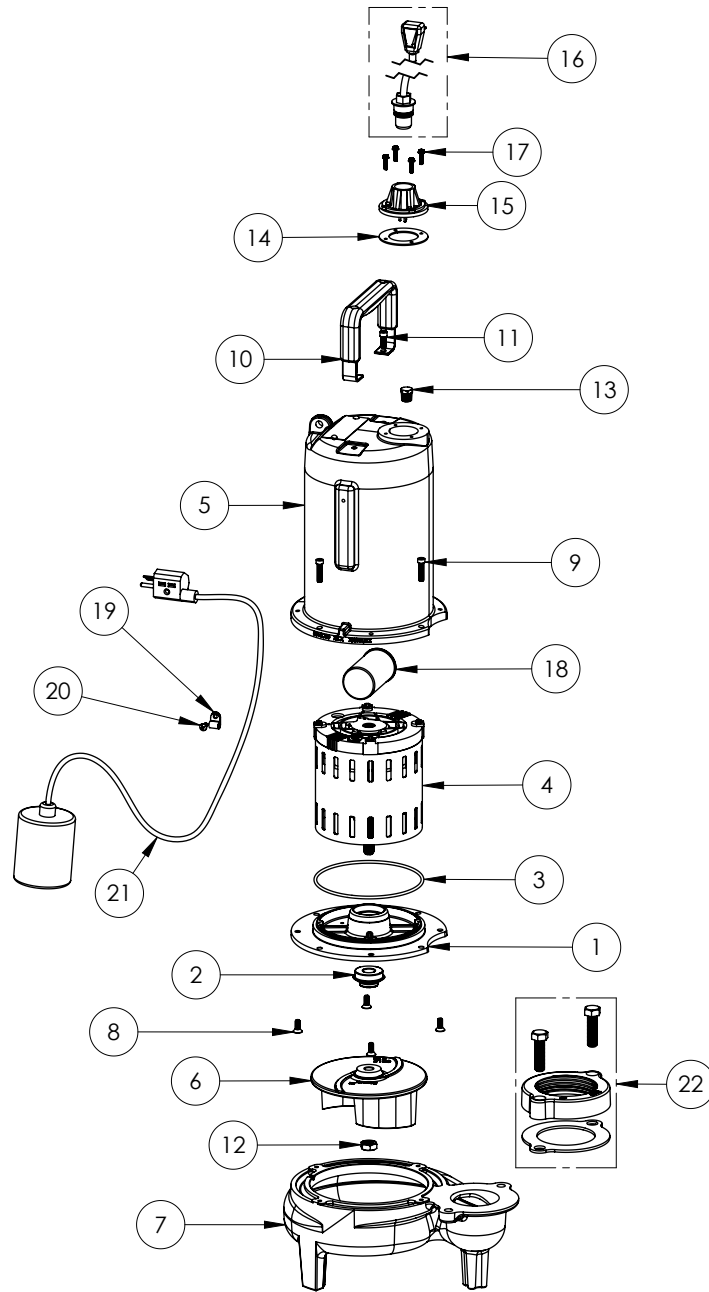

LE72A3 (B72)

LE72A3

LE72A3 (B72)

#	PART #	DESCRIPTION	QTY	Note
1	53260BR	MOTOR SUPPORT PLATE	1	
2	5120000	5/8 INCH UNITIZED SHAFT SEAL	1	[1]
3	5617000	O-RING	1	
4	5330000	MOTOR	1	[1]
5	531400R	MOTOR COVER	1	
6	5130000	IMPELLER, CAST IRON	1	
7	531500R	VOLUTE HOUSING	1	
8	8018000	1/4-20 x 5/8 SLOTTED FLAT HEAD BOLT	4	
9	8091000	1/4-20 x 1 HEX SOCKET HEAD BOLT	4	
10	3411200	HANDLE	1	
11	8103000	SCREW 1/4-20x5/8" HX SKT SS	2	
12	8046000	1/2-20 HEX STAINLESS STEEL JAM NUT	1	
13	50710A0	PIPE PLUG, 1/4" HEX HD BRASS NPTF	1	
14	5060000	CORD PLATE GASKET	1	
15	5014000	CORD PLATE	1	
16	K001058	POWER CORD, 10FT. 230V	1	
17	8064000	#8-32 x 5/8 HEX WASHER HEAD SCREW	4	
18	51190F0	CAPACITOR	1	
19	8014000	CABLE CLAMP	1	
20	8082000	#10-24 x 3/8 EPOXY LOCK SCREW	1	
21	K001019	61140A0 PUMP SWITCH, 10' 230V, INCLUDES MOUNTING HARDWARE	1	
22	K001222	3" DISCHARGE KIT	1	

PART NOTES:

[1] - Part requires factory authorized service. Contact Liberty Pumps at 1-800-543-2550