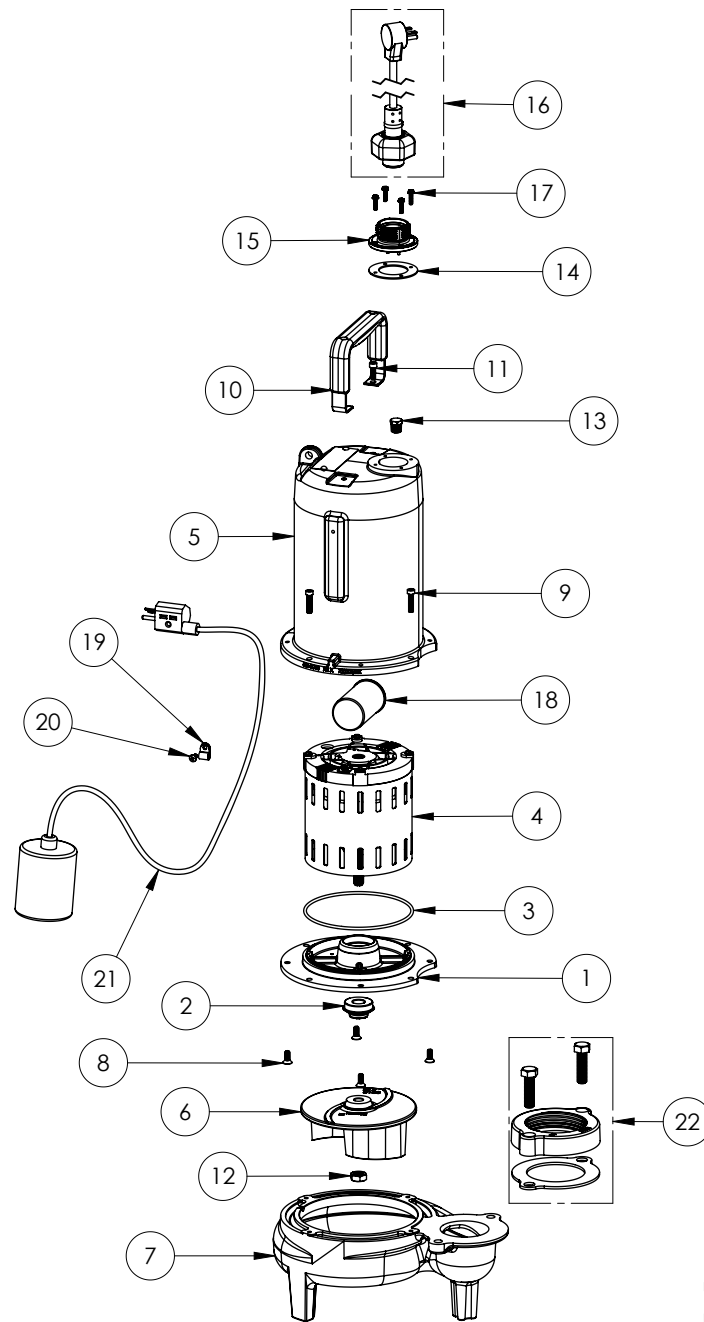

PART NOTES:

[1] - Part requires factory authorized service. Contact Liberty Pumps at 1-800-543-2550

LE72A3-3 (B71)

LE72A3-3**LE72A3-3 (B71)**

#	PART #	DESCRIPTION	QTY	Note
1	53260AR	MOTOR PLATE	1	
2	5120000	5/8 INCH UNITIZED SHAFT SEAL	1	[1]
3	5617000	O-RING	1	
4	5341200	MOTOR ASSY ADDFUL	1	[1]
5	531400R	MOTOR COVER	1	
6	5130000	IMPELLER, CAST IRON	1	
7	531500R	VOLUTE HOUSING	1	
8	8018000	1/4-20 x 5/8 SLOTTED FLAT HEAD BOLT	4	
9	8091000	1/4-20 x 1 HEX SOCKET HEAD BOLT	4	
10	8046000	1/2-20 HEX STAINLESS STEEL JAM NUT	1	
11	3411200	HANDLE	1	
12	8103000	SCREW 1/4-20x5/8" HX SKT SS	2	
13	5071000	BRASS OIL PLUG	1	
14	5060000	CORD PLATE GASKET	1	
15	K001216	5619000, CORDPLATE	1	
16	K001356	POWER CORD, 35FT.	1	
17	8064000	#8-32 x 5/8 HEX WASHER HEAD SCREW	4	
18	51190F0	CAPACITOR	1	
19	8067000	CABLE CLAMP	1	
20	8082000	#10-24 x 3/8 EPOXY LOCK SCREW	1	
21	K001348	PUMP SWITCH, 35FT.	1	
22	K001222	3" DISCHARGE KIT	1	

PART NOTES:

[1] - Part requires factory authorized service. Contact Liberty Pumps at 1-800-543-2550

LE72A3-3 (B72)

LE72A3-3**LE72A3-3 (B72)**

#	PART #	DESCRIPTION	QTY	Note
1	53260BR	MOTOR SUPPORT PLATE	1	
2	5120000	5/8 INCH UNITIZED SHAFT SEAL	1	[1]
3	5617000	O-RING	1	
4	5330000	MOTOR	1	[1]
5	531400R	MOTOR COVER	1	
6	5130000	IMPELLER, CAST IRON	1	
7	531500R	VOLUTE HOUSING	1	
8	8018000	1/4-20 x 5/8 SLOTTED FLAT HEAD BOLT	4	
9	8091000	1/4-20 x 1 HEX SOCKET HEAD BOLT	4	
10	3411200	HANDLE	1	
11	8103000	SCREW 1/4-20x5/8" HX SKT SS	2	
12	8046000	1/2-20 HEX STAINLESS STEEL JAM NUT	1	
13	50710A0	PIPE PLUG, 1/4" HEX HD BRASS NPTF	1	
14	5060000	CORD PLATE GASKET	1	
15	K001216	5619000, CORDPLATE	1	
16	K001356	POWER CORD, 35FT.	1	
17	8064000	#8-32 x 5/8 HEX WASHER HEAD SCREW	4	
18	51190F0	CAPACITOR	1	
19	8014200	CABLE CLAMP	1	
20	8082000	#10-24 x 3/8 EPOXY LOCK SCREW	1	
21	K001348	PUMP SWITCH, 35FT.	1	
22	K001222	3" DISCHARGE KIT	1	