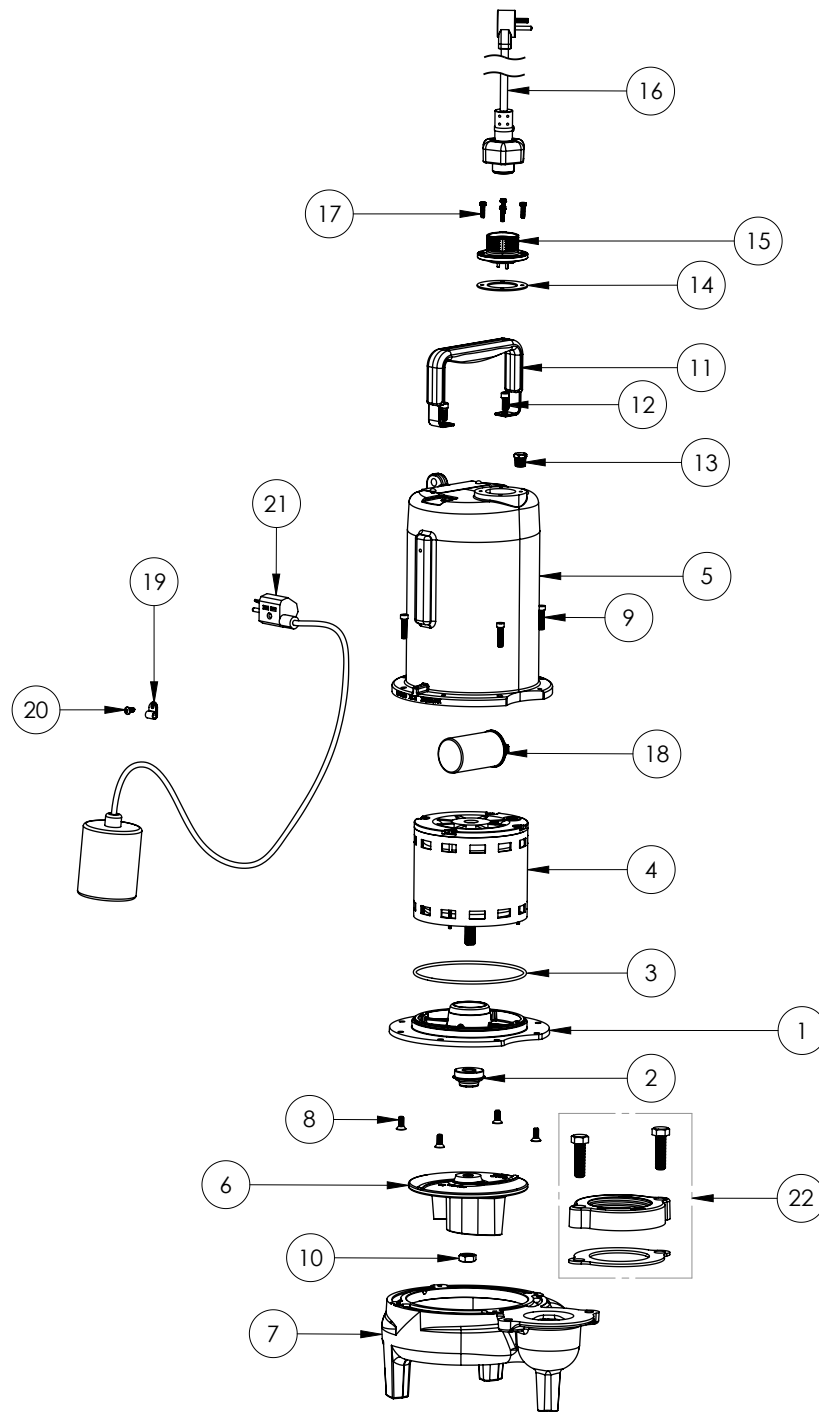

LE72A3-3 (B62)

LE72A3-3**LE72A3-3 (B62)**

#	PART #	DESCRIPTION	QTY	Note
1	53260BR	MOTOR SUPPORT PLATE	1	
2	5120000	5/8 INCH UNITIZED SHAFT SEAL	1	[1]
3	5617000	O-RING	1	
4	5330000	MOTOR	1	[1]
5	531400R	MOTOR COVER	1	
6	5130000	IMPELLER, CAST IRON	1	
7	531500R	VOLUTE HOUSING	1	
8	8018000	1/4-20 x 5/8 SLOTTED FLAT HEAD BOLT	4	
9	8091000	1/4-20 x 1 HEX SOCKET HEAD BOLT	4	
13	8046000	1/2-20 HEX STAINLESS STEEL JAM NUT	1	
14	5071000	BRASS OIL PLUG	1	
15	5060000	CORD PLATE GASKET	1	
16	5014000	CORD PLATE	1	
17	K001356	POWER CORD, 35FT.	1	
18	K001095	STAINLESS STEEL HANDLE	1	
19	8064000	#8-32 x 5/8 HEX WASHER HEAD SCREW	4	
20	51190F0	CAPACITOR	1	
21	5070000	FLOAT SWITCH SUPPORT	1	
22	8014000	CABLE CLAMP	1	
23	8082000	#10-24 x 3/8 EPOXY LOCK SCREW	1	
24	8002000	#10-24 STAINLESS STEEL HEX	1	
25	K001348	PUMP SWITCH, 35FT.	1	
26	K001222	3" DISCHARGE KIT	1	

PART NOTES:

[1] - Part requires factory authorized service. Contact Liberty Pumps at 1-800-543-2550

LE72A3-3 (B71)

LE72A3-3**LE72A3-3 (B71)**

#	PART #	DESCRIPTION	QTY	Note
1	53260AR	MOTOR PLATE	1	
2	5120000	5/8 INCH UNITIZED SHAFT SEAL	1	[1]
3	5617000	O-RING	1	
4	5341200	MOTOR ASSY ADDFUL	1	[1]
5	531400R	MOTOR COVER	1	
6	5130000	IMPELLER, CAST IRON	1	
7	531500R	VOLUTE HOUSING	1	
8	8018000	1/4-20 x 5/8 SLOTTED FLAT HEAD BOLT	4	
9	8091000	1/4-20 x 1 HEX SOCKET HEAD BOLT	4	
10	8046000	1/2-20 HEX STAINLESS STEEL JAM NUT	1	
11	3411200	HANDLE	1	
12	8103000	SCREW 1/4-20x5/8" HX SKT SS	2	
13	5071000	BRASS OIL PLUG	1	
14	5060000	CORD PLATE GASKET	1	
15	K001216	5619000, CORDPLATE	1	
16	K001356	POWER CORD, 35FT.	1	
17	8064000	#8-32 x 5/8 HEX WASHER HEAD SCREW	4	
18	51190F0	CAPACITOR	1	
19	8067000	CABLE CLAMP	1	
20	8082000	#10-24 x 3/8 EPOXY LOCK SCREW	1	
21	K001348	PUMP SWITCH, 35FT.	1	
22	K001222	3" DISCHARGE KIT	1	