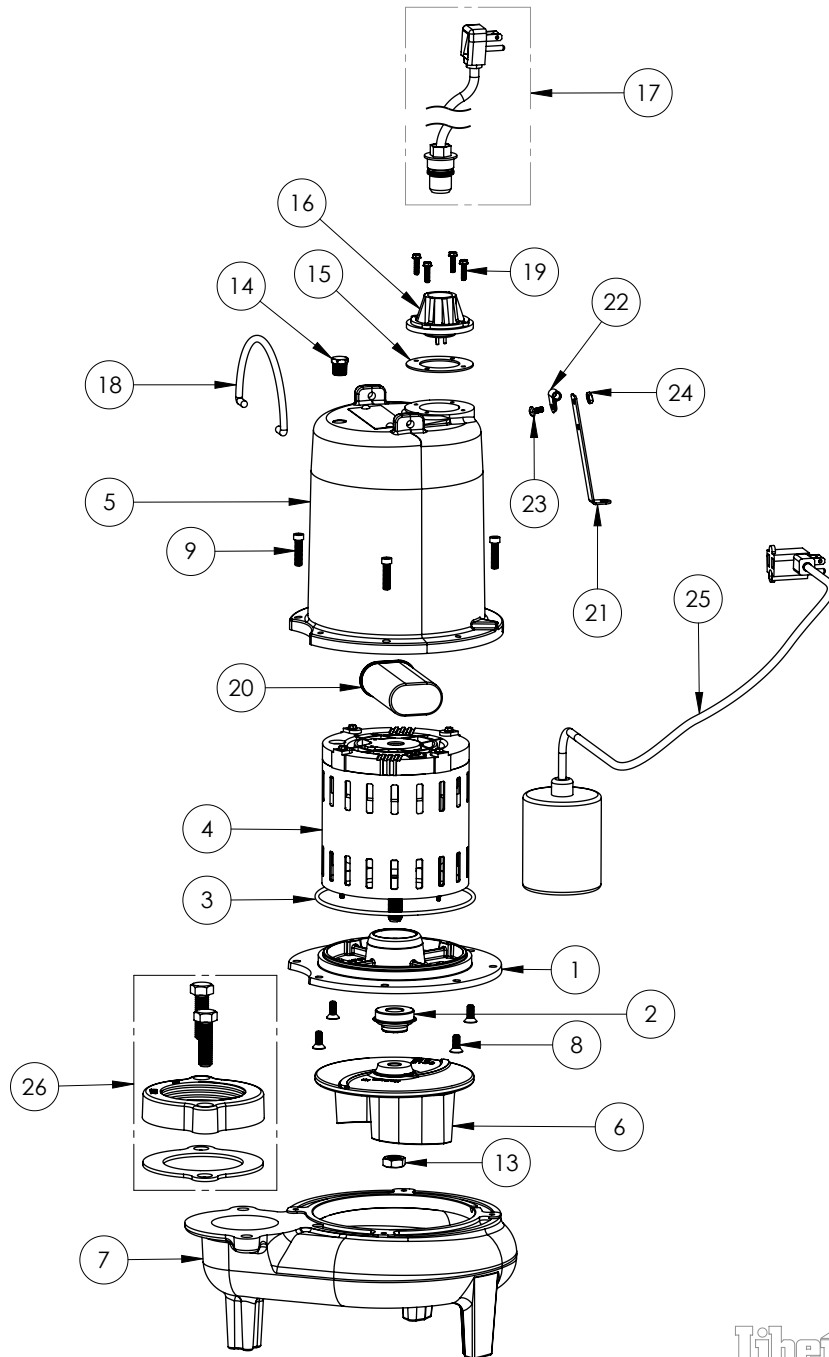

LE72A3-3 (B62)

LE72A3-3**LE72A3-3 (B62)**

#	PART #	DESCRIPTION	QTY	Note
1	53260BR	MOTOR SUPPORT PLATE	1	
2	5120000	5/8 INCH UNITIZED SHAFT SEAL	1	[1]
3	5617000	O-RING	1	
4	5330000	MOTOR	1	[1]
5	531400R	MOTOR COVER	1	
6	5130000	IMPELLER, CAST IRON	1	
7	531500R	VOLUTE HOUSING	1	
8	8018000	1/4-20 x 5/8 SLOTTED FLAT HEAD BOLT	4	
9	8091000	1/4-20 x 1 HEX SOCKET HEAD BOLT	4	
13	8046000	1/2-20 HEX STAINLESS STEEL JAM NUT	1	
14	5071000	BRASS OIL PLUG	1	
15	5060000	CORD PLATE GASKET	1	
16	5014000	CORD PLATE	1	
17	K001356	POWER CORD, 35FT.	1	
18	K001095	STAINLESS STEEL HANDLE	1	
19	8064000	#8-32 x 5/8 HEX WASHER HEAD SCREW	4	
20	51190F0	CAPACITOR	1	
21	5070000	FLOAT SWITCH SUPPORT	1	
22	8014000	CABLE CLAMP	1	
23	8082000	#10-24 x 3/8 EPOXY LOCK SCREW	1	
24	8002000	#10-24 STAINLESS STEEL HEX	1	
25	K001348	PUMP SWITCH, 35FT.	1	
26	K001222	3" DISCHARGE KIT	1	

PART NOTES:

[1] - Part requires factory authorized service. Contact Liberty Pumps at 1-800-543-2550

LE72A3-3 (B71)

LE72A3-3**LE72A3-3 (B71)**

#	PART #	DESCRIPTION	QTY	Note
1	53260AR	MOTOR PLATE	1	
2	5120000	5/8 INCH UNITIZED SHAFT SEAL	1	[1]
3	5617000	O-RING	1	
4	5341200	MOTOR ASSY ADDFUL	1	[1]
5	531400R	MOTOR COVER	1	
6	5130000	IMPELLER, CAST IRON	1	
7	531500R	VOLUTE HOUSING	1	
8	8018000	1/4-20 x 5/8 SLOTTED FLAT HEAD BOLT	4	
9	8091000	1/4-20 x 1 HEX SOCKET HEAD BOLT	4	
10	8046000	1/2-20 HEX STAINLESS STEEL JAM NUT	1	
11	3411200	HANDLE	1	
12	8103000	SCREW 1/4-20x5/8" HX SKT SS	2	
13	5071000	BRASS OIL PLUG	1	
14	5060000	CORD PLATE GASKET	1	
15	K001216	5619000, CORDPLATE	1	
16	K001356	POWER CORD, 35FT.	1	
17	8064000	#8-32 x 5/8 HEX WASHER HEAD SCREW	4	
18	51190F0	CAPACITOR	1	
19	8067000	CABLE CLAMP	1	
20	8082000	#10-24 x 3/8 EPOXY LOCK SCREW	1	
21	K001348	PUMP SWITCH, 35FT.	1	
22	K001222	3" DISCHARGE KIT	1	