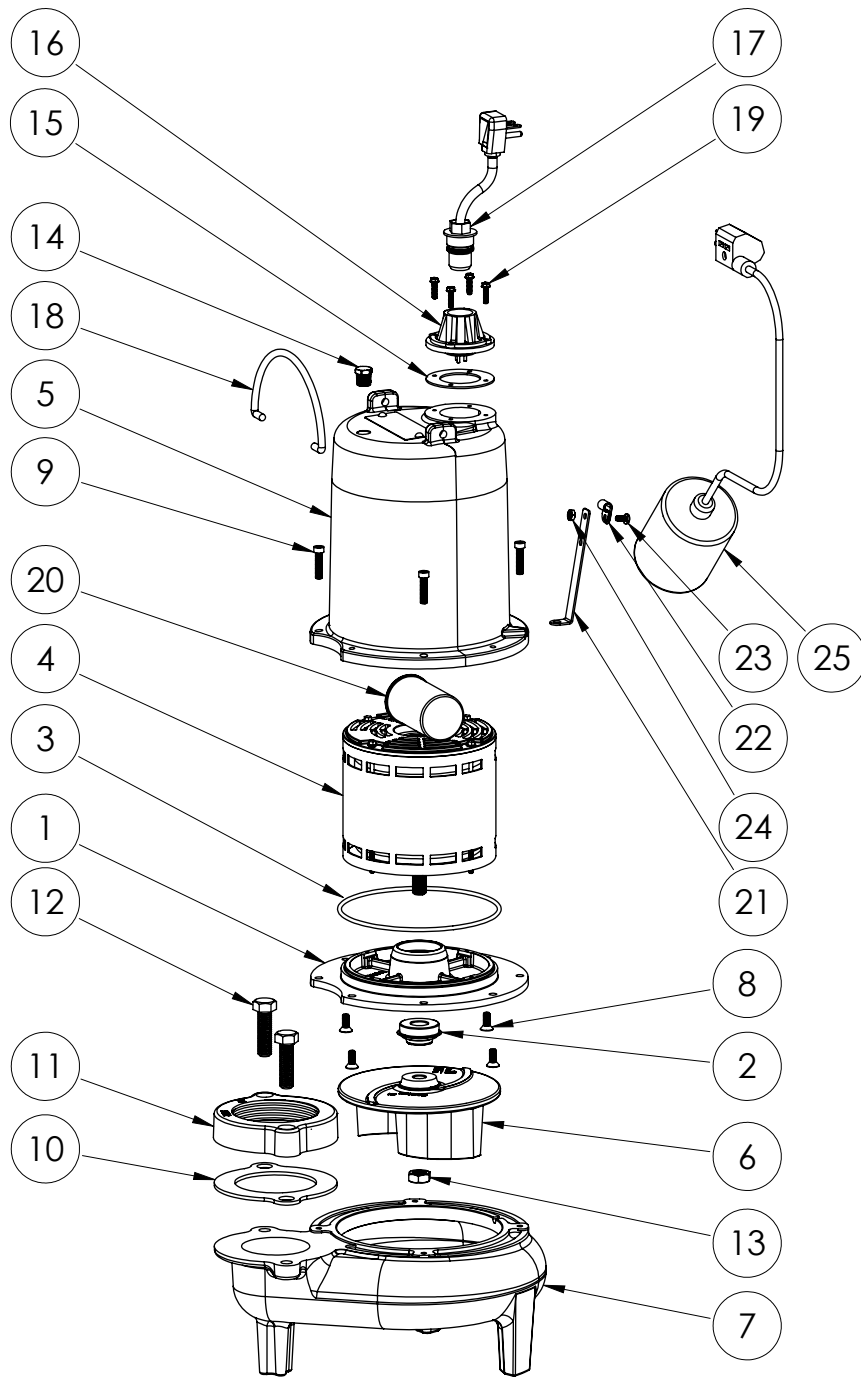

LE72A3-2 (B61)

LE72A3-2B61

LE72A3-2

LE72A3-2 (B61)

#	PART #	DESCRIPTION	QTY	Note
1	532600R	MOTOR SUPPORT PLATE	1	
2	5120000	5/8 INCH UNITIZED SHAFT SEAL	1	[1]
3	5617000	O-RING	1	
4	5341000	MOTOR	1	
5	531400R	MOTOR COVER	1	
6	5130000	IMPELLER, CAST IRON	1	
7	531500R	VOLUTE HOUSING	1	
8	8018000	1/4-20 x 5/8 SLOTTED FLAT HEAD BOLT	4	
9	8091000	1/4-20 x 1 HEX SOCKET HEAD BOLT	4	
10	5129000	FLANGE GASKET, FITS 2" OR 3"	1	
11	K001222	3" DISCHARGE KIT	1	
12	8037000	1/2-13 x 1-3/4 STAINLESS STEEL BOLT	2	
13	8046000	1/2-20 HEX STAINLESS STEEL JAM NUT	1	
14	5071000	BRASS OIL PLUG	1	
15	5060000	CORD PLATE GASKET	1	
16	5014000	CORD PLATE	1	
17	K001059	POWER CORD, 230V, 25 FOOT CORD	1	
18	K001095	STAINLESS STEEL HANDLE	1	
19	8064000	#8-32 x 5/8 HEX WASHER HEAD SCREW	4	
20	51190F0	CAPACITOR	1	
21	5070000	FLOAT SWITCH SUPPORT	1	
22	8014000	CABLE CLAMP	1	
23	8082000	#10-24 x 3/8 EPOXY LOCK SCREW	1	
24	8002000	#10-24 STAINLESS STEEL HEX	1	
25	K001062	PUMP SWITCH, 25FT. INCLUDES MOUNTING HARDWARE	1	

PART NOTES:

[1] - Part requires factory authorized service. Contact Liberty Pumps at 1-800-543-2550