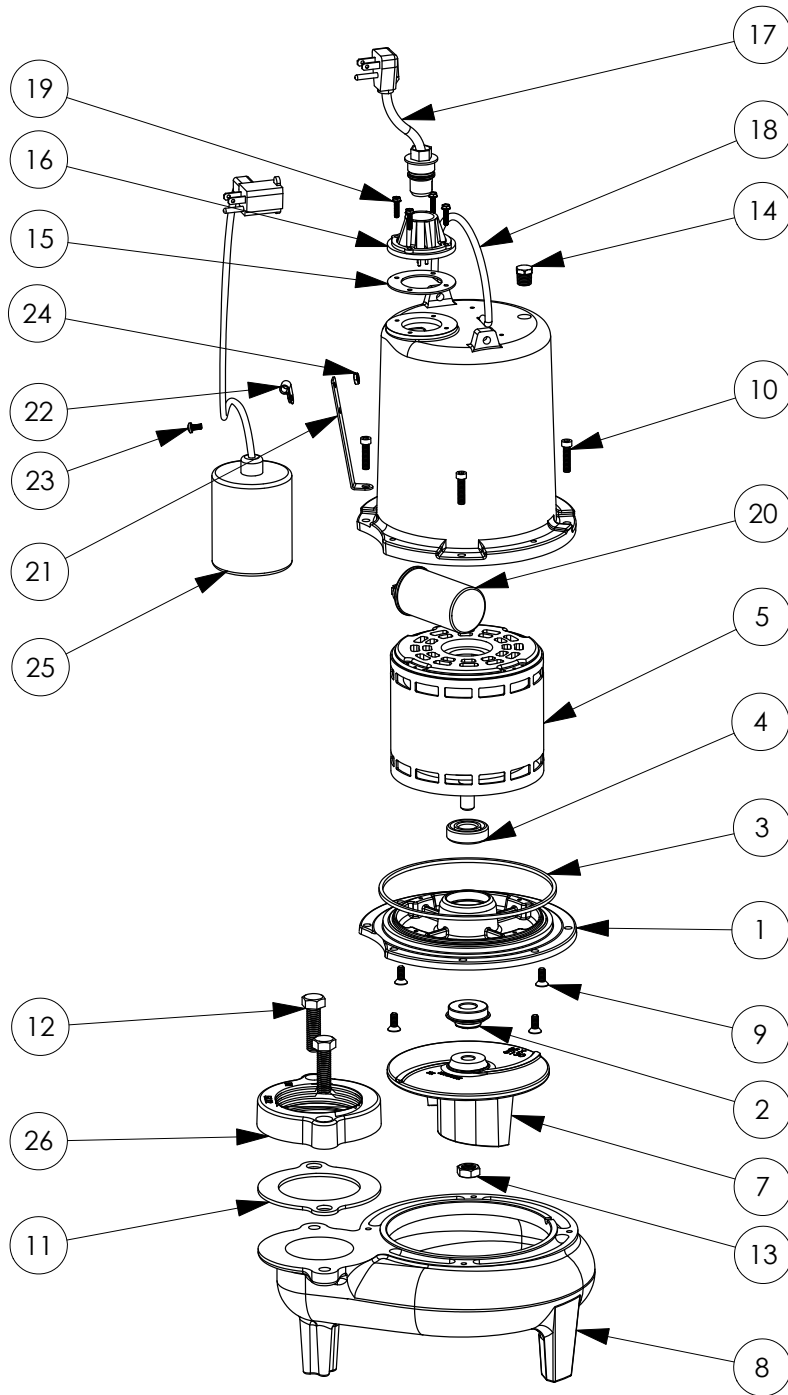

LE72A3-2 (B10)

LE72A3-2**LE72A3-2 (B10)**

#	PART #	DESCRIPTION	QTY	Note
1	510100R	MOTOR SUPPORT PLATE	1	
2	5120000	5/8 INCH UNITIZED SHAFT SEAL	1	[1]
3	5617000	O-RING	1	
4	5124000	BEARING	1	
5	5341000	MOTOR	1	
7	5130000	IMPELLER, CAST IRON	1	
8	531500R	VOLUTE HOUSING	1	
9	8018000	1/4-20 x 5/8 SLOTTED FLAT HEAD BOLT	4	
10	8091000	1/4-20 x 1 HEX SOCKET HEAD BOLT	4	
11	5129000	FLANGE GASKET, FITS 2" OR 3"	1	
12	8037000	1/2-13 x 1-3/4 STAINLESS STEEL BOLT	2	
13	8046000	1/2-20 HEX STAINLESS STEEL JAM NUT	1	
14	5071000	BRASS OIL PLUG	1	
15	5060000	CORD PLATE GASKET	1	
16	5014000	CORD PLATE	1	
17	K001059	POWER CORD, 230V, 25 FOOT CORD	1	
18	K001095	STAINLESS STEEL HANDLE	1	
19	8064000	#8-32 x 5/8 HEX WASHER HEAD SCREW	4	
20	51190F0	CAPACITOR	1	
21	5070000	FLOAT SWITCH SUPPORT	1	
22	8014000	CABLE CLAMP	1	
23	8082000	#10-24 x 3/8 EPOXY LOCK SCREW	1	
24	8002000	#10-24 STAINLESS STEEL HEX	1	
25	K001062	PUMP SWITCH, 25FT. INCLUDES MOUNTING HARDWARE	1	
26	K001222	3" DISCHARGE KIT	1	