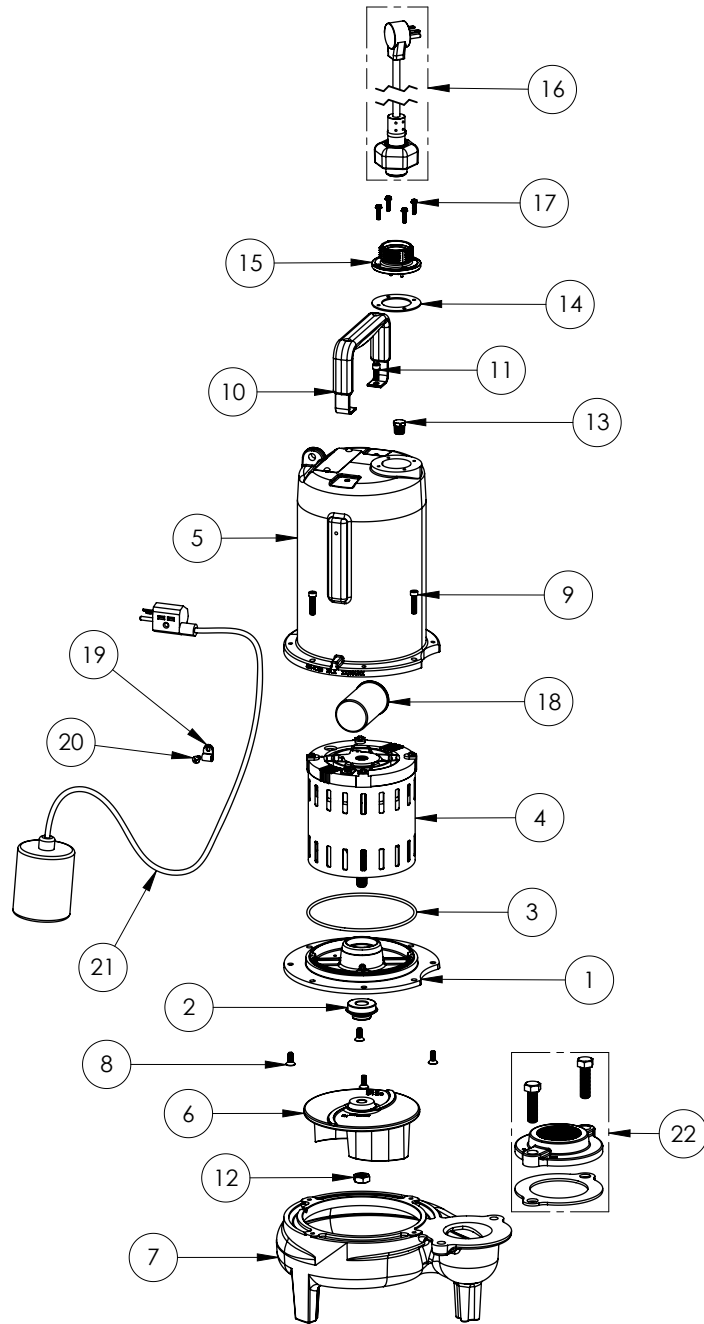

**PART NOTES:**

[1] - Part requires factory authorized service. Contact Liberty Pumps at 1-800-543-2550

LE72A2-3 (B71)

**LE72A2-3****LE72A2-3 (B71)**

#	PART #	DESCRIPTION	QTY	Note
1	53260AR	MOTOR PLATE	1	
2	5120000	5/8 INCH UNITIZED SHAFT SEAL	1	[1]
3	5617000	O-RING	1	
4	5341200	MOTOR ASSY ADDFUL	1	[1]
5	531400R	MOTOR COVER	1	
6	5130000	IMPELLER, CAST IRON	1	
7	531500R	VOLUTE HOUSING	1	
8	8018000	1/4-20 x 5/8 SLOTTED FLAT HEAD BOLT	4	
9	8091000	1/4-20 x 1 HEX SOCKET HEAD BOLT	4	
10	8046000	1/2-20 HEX STAINLESS STEEL JAM NUT	1	
11	3411200	HANDLE	1	
12	8103000	SCREW 1/4-20x5/8" HX SKT SS	2	
13	5071000	BRASS OIL PLUG	1	
14	5060000	CORD PLATE GASKET	1	
15	K001216	5619000, CORDPLATE	1	
16	K001356	POWER CORD, 35FT.	1	
17	8064000	#8-32 x 5/8 HEX WASHER HEAD SCREW	4	
18	51190F0	CAPACITOR	1	
19	8067000	CABLE CLAMP	1	
20	8082000	#10-24 x 3/8 EPOXY LOCK SCREW	1	
21	K001348	PUMP SWITCH, 35FT.	1	
22	K001221	2" DISCHARGE KIT	1	

**PART NOTES:**

[1] - Part requires factory authorized service. Contact Liberty Pumps at 1-800-543-2550

LE72A2-3 (B72)

**LE72A2-3****LE72A2-3 (B72)**

#	PART #	DESCRIPTION	QTY	Note
1	53260BR	MOTOR SUPPORT PLATE	1	
2	5120000	5/8 INCH UNITIZED SHAFT SEAL	1	[1]
3	5617000	O-RING	1	
4	5330000	MOTOR	1	[1]
5	531400R	MOTOR COVER	1	
6	5130000	IMPELLER, CAST IRON	1	
7	531500R	VOLUTE HOUSING	1	
8	8018000	1/4-20 x 5/8 SLOTTED FLAT HEAD BOLT	4	
9	8091000	1/4-20 x 1 HEX SOCKET HEAD BOLT	4	
10	3411200	HANDLE	1	
11	8103000	SCREW 1/4-20x5/8" HX SKT SS	2	
12	8046000	1/2-20 HEX STAINLESS STEEL JAM NUT	1	
13	50710A0	PIPE PLUG, 1/4" HEX HD BRASS NPTF	1	
14	5060000	CORD PLATE GASKET	1	
15	K001216	5619000, CORDPLATE	1	
16	K001356	POWER CORD, 35FT.	1	
17	8064000	#8-32 x 5/8 HEX WASHER HEAD SCREW	4	
18	51190F0	CAPACITOR	1	
19	8014200	CABLE CLAMP	1	
20	8082000	#10-24 x 3/8 EPOXY LOCK SCREW	1	
21	K001348	PUMP SWITCH, 35FT.	1	
22	K001221	2" DISCHARGE KIT	1	