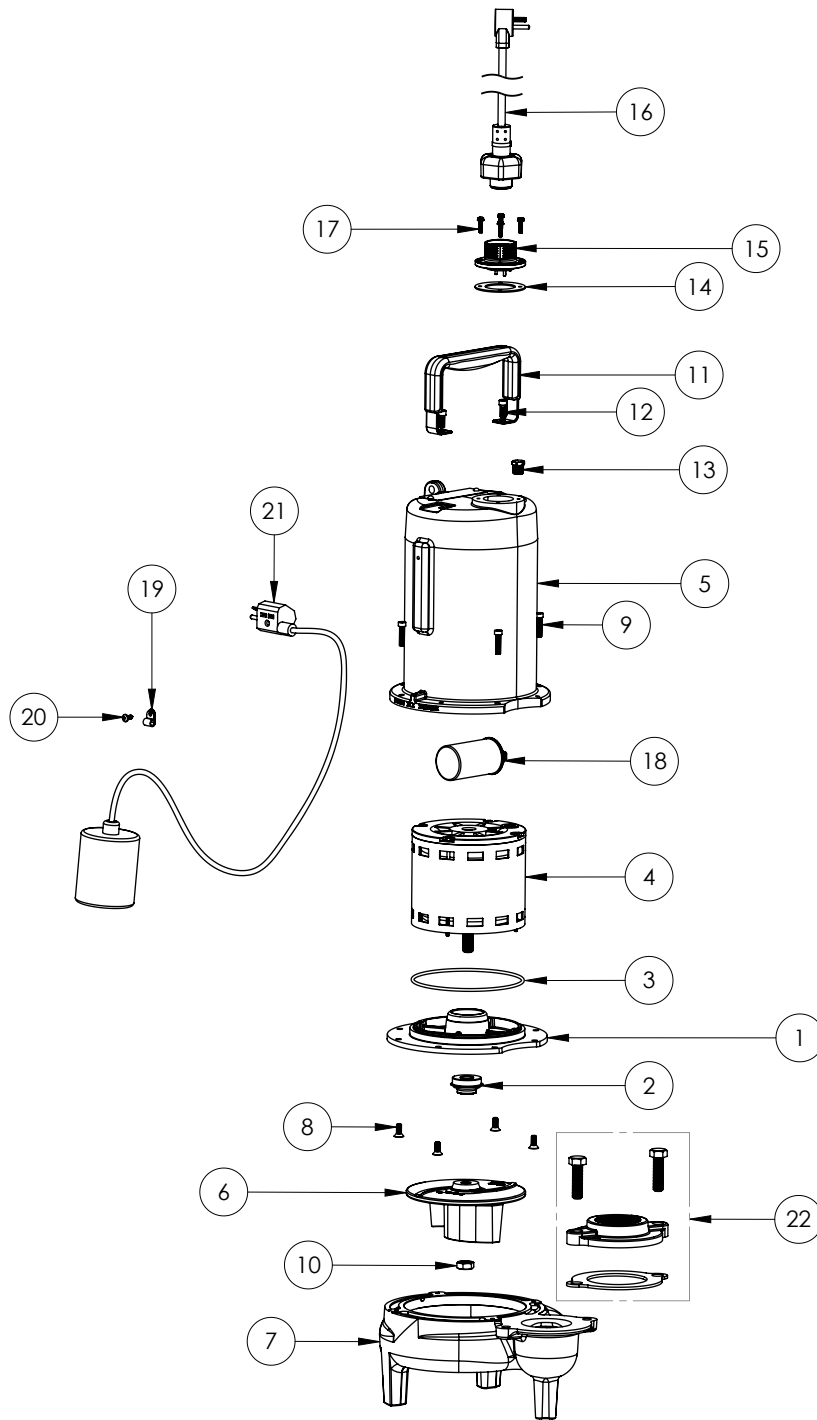

LE72A2-3 (B62)

**LE72A2-3****LE72A2-3 (B62)**

#	PART #	DESCRIPTION	QTY	Note
1	53260BR	MOTOR SUPPORT PLATE	1	
2	5120000	5/8 INCH UNITIZED SHAFT SEAL	1	[1]
3	5617000	O-RING	1	
4	5330000	MOTOR	1	[1]
5	531400R	MOTOR COVER	1	
6	5130000	IMPELLER, CAST IRON	1	
7	531500R	VOLUTE HOUSING	1	
8	8018000	1/4-20 x 5/8 SLOTTED FLAT HEAD BOLT	4	
9	8091000	1/4-20 x 1 HEX SOCKET HEAD BOLT	4	
10	5129000	FLANGE GASKET, FITS 2" OR 3"	1	
11	K001221	2" DISCHARGE KIT	1	
12	8037000	1/2-13 x 1-3/4 STAINLESS STEEL BOLT	2	
13	8046000	1/2-20 HEX STAINLESS STEEL JAM NUT	1	
14	5071000	BRASS OIL PLUG	1	
15	5060000	CORD PLATE GASKET	1	
16	5014000	CORD PLATE	1	
17	K001356	POWER CORD, 35FT.	1	
18	K001095	STAINLESS STEEL HANDLE	1	
19	8064000	#8-32 x 5/8 HEX WASHER HEAD SCREW	4	
20	51190F0	CAPACITOR	1	
21	5070000	FLOAT SWITCH SUPPORT	1	
22	8014000	CABLE CLAMP	1	
23	8082000	#10-24 x 3/8 EPOXY LOCK SCREW	1	
24	8002000	#10-24 STAINLESS STEEL HEX	1	
25	K001348	PUMP SWITCH, 35FT.	1	

**PART NOTES:**

[1] - Part requires factory authorized service. Contact Liberty Pumps at 1-800-543-2550

LE72A2-3 (B71)

**LE72A2-3****LE72A2-3 (B71)**

#	PART #	DESCRIPTION	QTY	Note
1	53260AR	MOTOR PLATE	1	
2	5120000	5/8 INCH UNITIZED SHAFT SEAL	1	[1]
3	5617000	O-RING	1	
4	5341200	MOTOR ASSY ADDFUL	1	[1]
5	531400R	MOTOR COVER	1	
6	5130000	IMPELLER, CAST IRON	1	
7	531500R	VOLUTE HOUSING	1	
8	8018000	1/4-20 x 5/8 SLOTTED FLAT HEAD BOLT	4	
9	8091000	1/4-20 x 1 HEX SOCKET HEAD BOLT	4	
10	8046000	1/2-20 HEX STAINLESS STEEL JAM NUT	1	
11	3411200	HANDLE	1	
12	8103000	SCREW 1/4-20x5/8" HX SKT SS	2	
13	5071000	BRASS OIL PLUG	1	
14	5060000	CORD PLATE GASKET	1	
15	K001216	5619000, CORDPLATE	1	
16	K001356	POWER CORD, 35FT.	1	
17	8064000	#8-32 x 5/8 HEX WASHER HEAD SCREW	4	
18	51190F0	CAPACITOR	1	
19	8067000	CABLE CLAMP	1	
20	8082000	#10-24 x 3/8 EPOXY LOCK SCREW	1	
21	K001348	PUMP SWITCH, 35FT.	1	
22	K001221	2" DISCHARGE KIT	1	