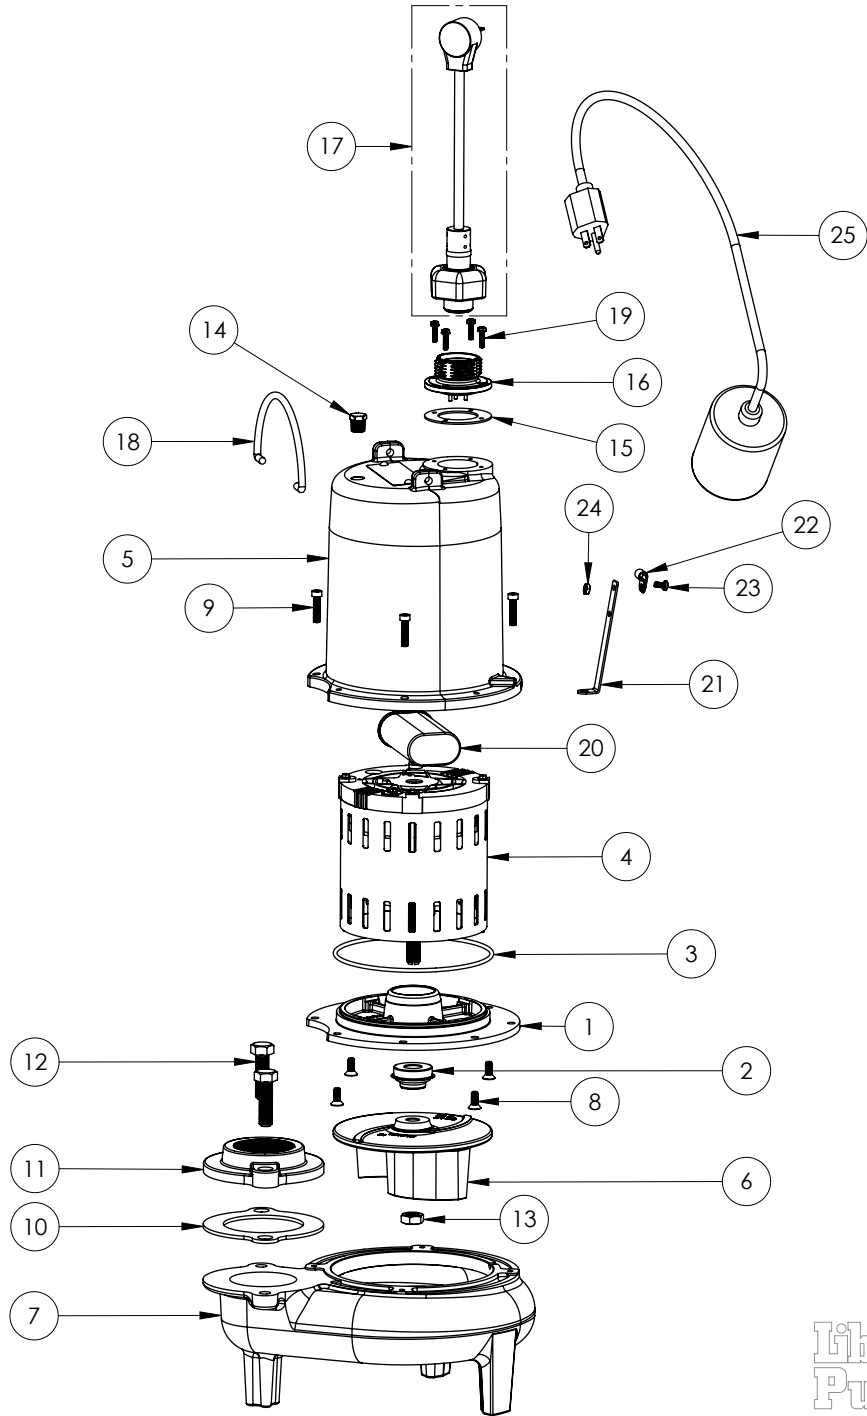

LE72A2-3 (B62)

**LE72A2-3****LE72A2-3 (B62)**

#	PART #	DESCRIPTION	QTY	Note
1	53260BR	MOTOR SUPPORT PLATE	1	
2	5120000	5/8 INCH UNITIZED SHAFT SEAL	1	[1]
3	5617000	O-RING	1	
4	5330000	MOTOR	1	[1]
5	531400R	MOTOR COVER	1	
6	5130000	IMPELLER, CAST IRON	1	
7	531500R	VOLUTE HOUSING	1	
8	8018000	1/4-20 x 5/8 SLOTTED FLAT HEAD BOLT	4	
9	8091000	1/4-20 x 1 HEX SOCKET HEAD BOLT	4	
10	5129000	FLANGE GASKET, FITS 2" OR 3"	1	
11	K001221	2" DISCHARGE KIT	1	
12	8037000	1/2-13 x 1-3/4 STAINLESS STEEL BOLT	2	
13	8046000	1/2-20 HEX STAINLESS STEEL JAM NUT	1	
14	5071000	BRASS OIL PLUG	1	
15	5060000	CORD PLATE GASKET	1	
16	5014000	CORD PLATE	1	
17	K001356	POWER CORD, 35FT.	1	
18	K001095	STAINLESS STEEL HANDLE	1	
19	8064000	#8-32 x 5/8 HEX WASHER HEAD SCREW	4	
20	51190F0	CAPACITOR	1	
21	5070000	FLOAT SWITCH SUPPORT	1	
22	8014000	CABLE CLAMP	1	
23	8082000	#10-24 x 3/8 EPOXY LOCK SCREW	1	
24	8002000	#10-24 STAINLESS STEEL HEX	1	
25	K001348	PUMP SWITCH, 35FT.	1	

**PART NOTES:**

[1] - Part requires factory authorized service. Contact Liberty Pumps at 1-800-543-2550

LE72A2-3 (B71)

**LE72A2-3****LE72A2-3 (B71)**

#	PART #	DESCRIPTION	QTY	Note
1	53260AR	MOTOR PLATE	1	
2	5120000	5/8 INCH UNITIZED SHAFT SEAL	1	[1]
3	5617000	O-RING	1	
4	5341200	MOTOR ASSY ADDFUL	1	[1]
5	531400R	MOTOR COVER	1	
6	5130000	IMPELLER, CAST IRON	1	
7	531500R	VOLUTE HOUSING	1	
8	8018000	1/4-20 x 5/8 SLOTTED FLAT HEAD BOLT	4	
9	8091000	1/4-20 x 1 HEX SOCKET HEAD BOLT	4	
10	8046000	1/2-20 HEX STAINLESS STEEL JAM NUT	1	
11	3411200	HANDLE	1	
12	8103000	SCREW 1/4-20x5/8" HX SKT SS	2	
13	5071000	BRASS OIL PLUG	1	
14	5060000	CORD PLATE GASKET	1	
15	K001216	5619000, CORDPLATE	1	
16	K001356	POWER CORD, 35FT.	1	
17	8064000	#8-32 x 5/8 HEX WASHER HEAD SCREW	4	
18	51190F0	CAPACITOR	1	
19	8067000	CABLE CLAMP	1	
20	8082000	#10-24 x 3/8 EPOXY LOCK SCREW	1	
21	K001348	PUMP SWITCH, 35FT.	1	
22	K001221	2" DISCHARGE KIT	1	