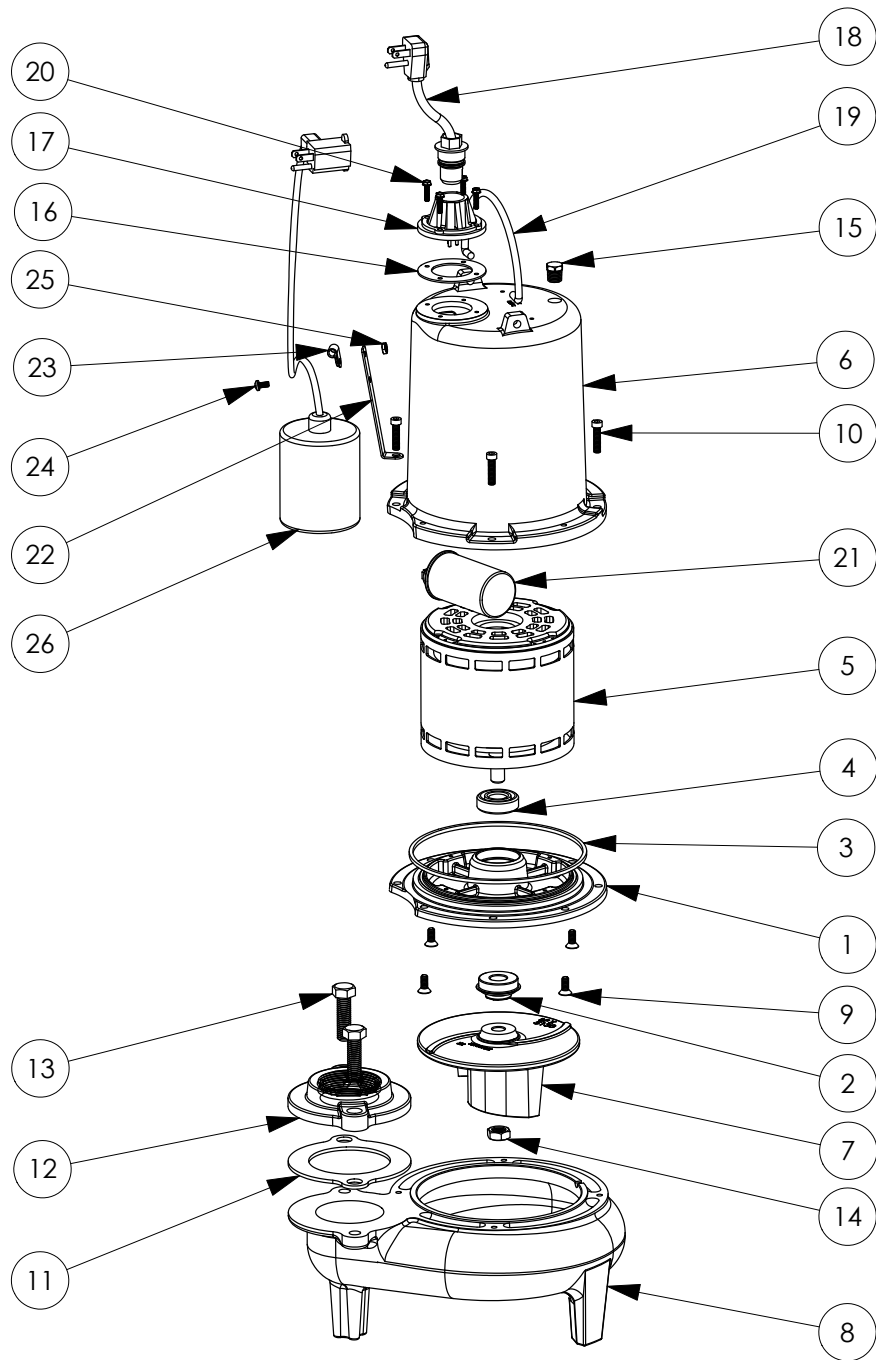

LE72A2-2 (B10)

LE72A2-2**LE72A2-2 (B10)**

#	PART #	DESCRIPTION	QTY	Note
1	510100R	MOTOR SUPPORT PLATE	1	
2	5120000	5/8 INCH UNITIZED SHAFT SEAL	1	[1]
3	5617000	O-RING	1	
4	5124000	BEARING	1	
5	5341000	MOTOR	1	
6	527700R	MOTOR COVER	1	
7	5130000	IMPELLER, CAST IRON	1	
8	510200R	VOLUTE HOUSING	1	
9	8018000	1/4-20 x 5/8 SLOTTED FLAT HEAD BOLT	4	
10	8091000	1/4-20 x 1 HEX SOCKET HEAD BOLT	4	
11	5129000	FLANGE GASKET, FITS 2" OR 3"	1	
12	K001221	2" DISCHARGE KIT	1	
13	8037000	1/2-13 x 1-3/4 STAINLESS STEEL BOLT	2	
14	8046000	1/2-20 HEX STAINLESS STEEL JAM NUT	1	
15	5071000	BRASS OIL PLUG	1	
16	5060000	CORD PLATE GASKET	1	
17	5014000	CORD PLATE	1	
18	K001059	POWER CORD, 230V, 25 FOOT CORD	1	
19	K001095	STAINLESS STEEL HANDLE	1	
20	8064000	#8-32 x 5/8 HEX WASHER HEAD SCREW	4	
21	51190D0	CAPACITOR	1	
22	5070000	FLOAT SWITCH SUPPORT	1	
23	8014000	CABLE CLAMP	1	
24	8082000	#10-24 x 3/8 EPOXY LOCK SCREW	1	
25	8002000	#10-24 STAINLESS STEEL HEX	1	
26	K001062	PUMP SWITCH, 25FT. INCLUDES MOUNTING HARDWARE	1	