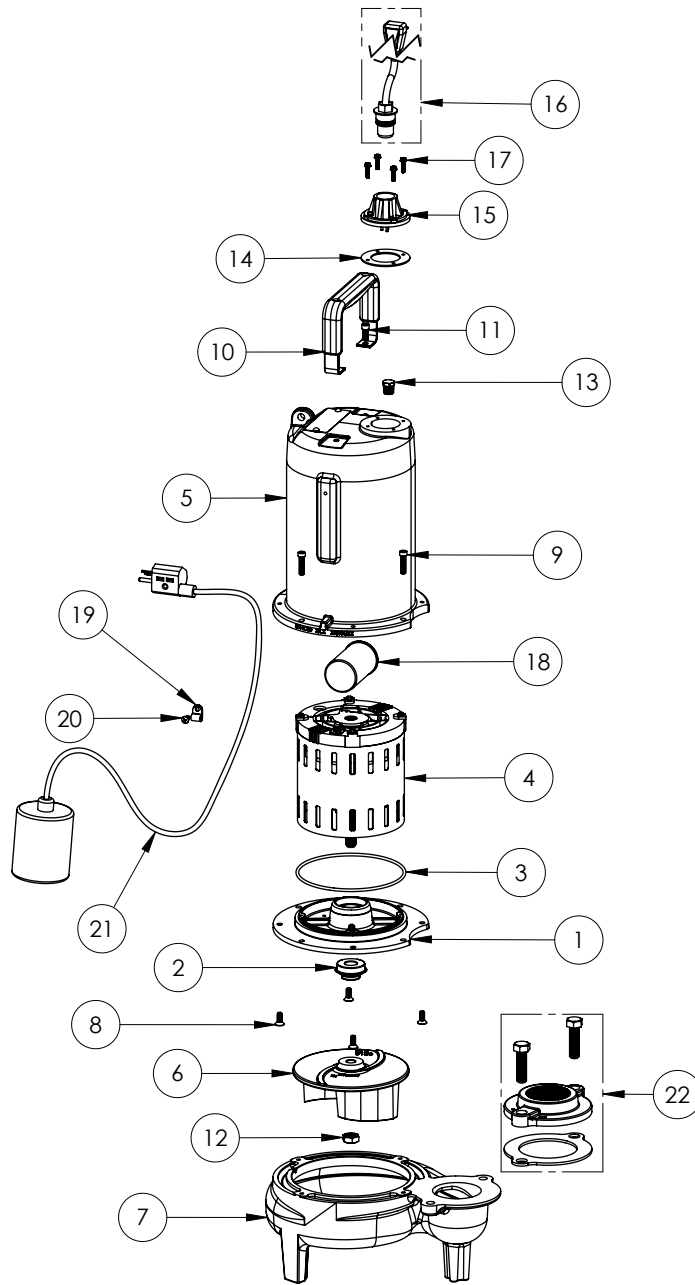

PART NOTES:

[1] - Part requires factory authorized service. Contact Liberty Pumps at 1-800-543-2550

LE72A2-2 (B71)

LE72A2-2**LE72A2-2 (B71)**

#	PART #	DESCRIPTION	QTY	Note
1	53260AR	MOTOR PLATE	1	
2	5120000	5/8 INCH UNITIZED SHAFT SEAL	1	[1]
3	5617000	O-RING	1	
4	5341200	MOTOR ASSY ADDFUL	1	[1]
5	531400R	MOTOR COVER	1	
6	5130000	IMPELLER, CAST IRON	1	
7	531500R	VOLUTE HOUSING	1	
8	8018000	1/4-20 x 5/8 SLOTTED FLAT HEAD BOLT	4	
9	8091000	1/4-20 x 1 HEX SOCKET HEAD BOLT	4	
10	8046000	1/2-20 HEX STAINLESS STEEL JAM NUT	1	
11	3411200	HANDLE	1	
12	8103000	SCREW 1/4-20x5/8" HX SKT SS	2	
13	5071000	BRASS OIL PLUG	1	
14	5060000	CORD PLATE GASKET	1	
15	5014000	CORD PLATE	1	
16	K001059	POWER CORD, 230V, 25 FOOT CORD	1	
17	8064000	#8-32 x 5/8 HEX WASHER HEAD SCREW	4	
18	51190F0	CAPACITOR	1	
19	8014000	CABLE CLAMP	1	
20	8082000	#10-24 x 3/8 EPOXY LOCK SCREW	1	
21	K001431	61140B0 PUMP SWITCH, 25' 230V	1	
22	K001221	2" DISCHARGE KIT	1	

PART NOTES:

[1] - Part requires factory authorized service. Contact Liberty Pumps at 1-800-543-2550

LE72A2-2 (B72)

LE72A2-2**LE72A2-2 (B72)**

#	PART #	DESCRIPTION	QTY	Note
1	53260BR	MOTOR SUPPORT PLATE	1	
2	5120000	5/8 INCH UNITIZED SHAFT SEAL	1	[1]
3	5617000	O-RING	1	
4	5330000	MOTOR	1	[1]
5	531400R	MOTOR COVER	1	
6	5130000	IMPELLER, CAST IRON	1	
7	531500R	VOLUTE HOUSING	1	
8	8018000	1/4-20 x 5/8 SLOTTED FLAT HEAD BOLT	4	
9	8091000	1/4-20 x 1 HEX SOCKET HEAD BOLT	4	
10	3411200	HANDLE	1	
11	8103000	SCREW 1/4-20x5/8" HX SKT SS	2	
12	8046000	1/2-20 HEX STAINLESS STEEL JAM NUT	1	
13	50710A0	PIPE PLUG, 1/4" HEX HD BRASS NPTF	1	
14	5060000	CORD PLATE GASKET	1	
15	5014000	CORD PLATE	1	
16	K001059	POWER CORD, 230V, 25 FOOT CORD	1	
17	8064000	#8-32 x 5/8 HEX WASHER HEAD SCREW	4	
18	51190F0	CAPACITOR	1	
19	8014000	CABLE CLAMP	1	
20	8082000	#10-24 x 3/8 EPOXY LOCK SCREW	1	
21	K001431	61140B0 PUMP SWITCH, 25' 230V	1	
22	K001221	2" DISCHARGE KIT	1	