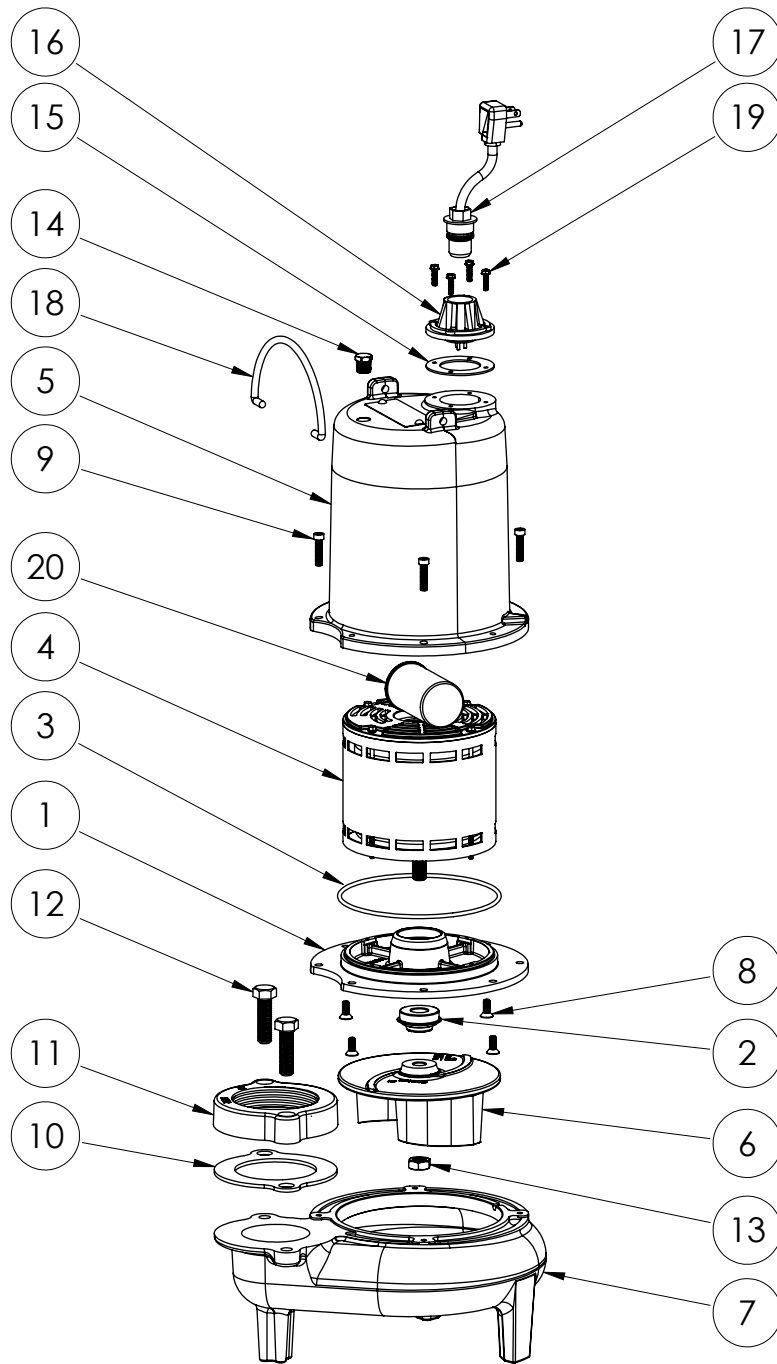

LE71M3

LE71M3 (B10)

LE71M3**LE71M3 (B10)**

#	PART #	DESCRIPTION	QTY	Note
1	510100R	MOTOR SUPPORT PLATE	1	
2	5120000	5/8 INCH UNITIZED SHAFT SEAL	1	[1]
3	5107000	MOTOR COVER SEALRING	1	[1]
4	5124000	BEARING	1	
5	5340000	MOTOR	1	
6	527700R	MOTOR COVER	1	
7	5130000	IMPELLER, CAST IRON	1	
8	510200R	VOLUTE HOUSING	1	
9	8018000	1/4-20 x 5/8 SLOTTED FLAT HEAD BOLT	4	
10	8091000	1/4-20 x 1 HEX SOCKET HEAD BOLT	4	
11	5129000	FLANGE GASKET, FITS 2" OR 3"	1	
12	8037000	1/2-13 x 1-3/4 STAINLESS STEEL BOLT	2	
13	8046000	1/2-20 HEX STAINLESS STEEL JAM NUT	1	
14	5071000	BRASS OIL PLUG	1	
15	5060000	CORD PLATE GASKET	1	
16	5014000	CORD PLATE	1	
17	K001010	POWER CORD, 115V, 10 FOOT CORD	1	
18	K001095	STAINLESS STEEL HANDLE	1	
19	8064000	#8-32 x 5/8 HEX WASHER HEAD SCREW	4	
20	51190F0	CAPACITOR	1	
21	K001222	3" DISCHARGE KIT	1	

PART NOTES:

[1] - Part requires factory authorized service. Contact Liberty Pumps at 1-800-543-2550

LE71M3

LE71M3 (B61)

LE71M3B61

LE71M3**LE71M3 (B61)**

#	PART #	DESCRIPTION	QTY	Note
1	532600R	MOTOR SUPPORT PLATE	1	
2	5120000	5/8 INCH UNITIZED SHAFT SEAL	1	[1]
3	5617000	O-RING	1	
4	5340000	MOTOR	1	
5	531400R	MOTOR COVER	1	
6	5130000	IMPELLER, CAST IRON	1	
7	531500R	VOLUTE HOUSING	1	
8	8018000	1/4-20 x 5/8 SLOTTED FLAT HEAD BOLT	4	
9	8091000	1/4-20 x 1 HEX SOCKET HEAD BOLT	4	
10	5129000	FLANGE GASKET, FITS 2" OR 3"	1	
11	K001222	3" DISCHARGE KIT	1	
12	8037000	1/2-13 x 1-3/4 STAINLESS STEEL BOLT	2	
13	8046000	1/2-20 HEX STAINLESS STEEL JAM NUT	1	
14	5071000	BRASS OIL PLUG	1	
15	5060000	CORD PLATE GASKET	1	
16	5014000	CORD PLATE	1	
17	K001010	POWER CORD, 115V, 10 FOOT CORD	1	
18	K001095	STAINLESS STEEL HANDLE	1	
19	8064000	#8-32 x 5/8 HEX WASHER HEAD SCREW	4	
20	51190F0	CAPACITOR	1	