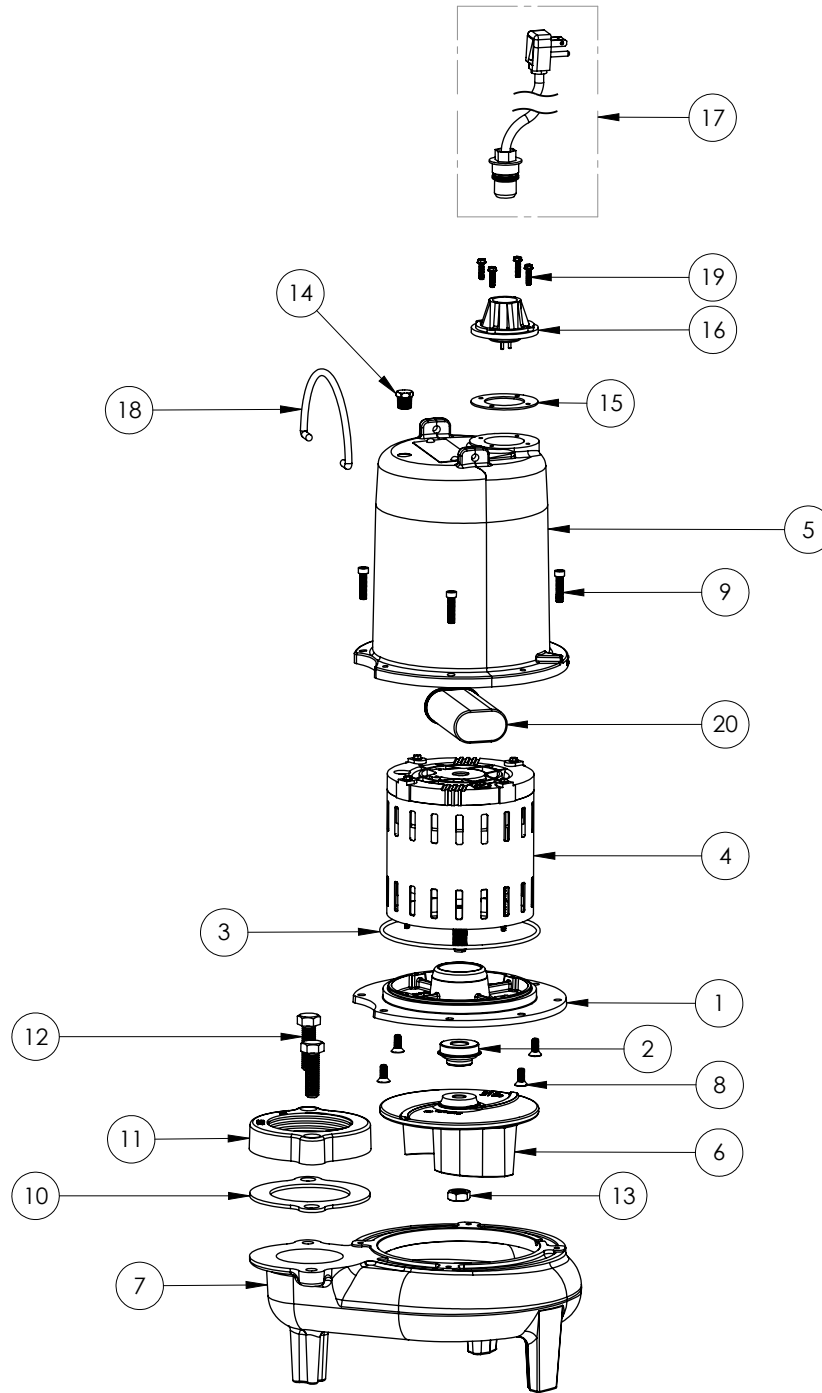

PART NOTES:

[1] - Part requires factory authorized service. Contact Liberty Pumps at 1-800-543-2550

LE71M3

LE71M3 (B61)

LE71M3B61

LE71M3**LE71M3 (B61)**

#	PART #	DESCRIPTION	QTY	Note
1	532600R	MOTOR SUPPORT PLATE	1	
2	5120000	5/8 INCH UNITIZED SHAFT SEAL	1	[1]
3	5617000	O-RING	1	
4	5340000	MOTOR	1	
5	531400R	MOTOR COVER	1	
6	5130000	IMPELLER, CAST IRON	1	
7	531500R	VOLUTE HOUSING	1	
8	8018000	1/4-20 x 5/8 SLOTTED FLAT HEAD BOLT	4	
9	8091000	1/4-20 x 1 HEX SOCKET HEAD BOLT	4	
10	5129000	FLANGE GASKET, FITS 2" OR 3"	1	
11	K001222	3" DISCHARGE KIT	1	
12	8037000	1/2-13 x 1-3/4 STAINLESS STEEL BOLT	2	
13	8046000	1/2-20 HEX STAINLESS STEEL JAM NUT	1	
14	5071000	BRASS OIL PLUG	1	
15	5060000	CORD PLATE GASKET	1	
16	5014000	CORD PLATE	1	
17	K001010	POWER CORD, 115V, 10 FOOT CORD	1	
18	K001095	STAINLESS STEEL HANDLE	1	
19	8064000	#8-32 x 5/8 HEX WASHER HEAD SCREW	4	
20	51190F0	CAPACITOR	1	

PART NOTES:

[1] - Part requires factory authorized service. Contact Liberty Pumps at 1-800-543-2550

LE71M3

LE71M3 (B62)

Liberty
Pumps

LE71M3**LE71M3 (B62)**

#	PART #	DESCRIPTION	QTY	Note
1	53260BR	MOTOR SUPPORT PLATE	1	
2	5120000	5/8 INCH UNITIZED SHAFT SEAL	1	[1]
3	5617000	O-RING	1	
4	5329000	MOTOR	1	[1]
5	531400R	MOTOR COVER	1	
6	5130000	IMPELLER, CAST IRON	1	
7	531500R	VOLUTE HOUSING	1	
8	8018000	1/4-20 x 5/8 SLOTTED FLAT HEAD BOLT	4	
9	8091000	1/4-20 x 1 HEX SOCKET HEAD BOLT	4	
10	5129000	FLANGE GASKET, FITS 2" OR 3"	1	
11	K001222	3" DISCHARGE KIT	1	
12	8037000	1/2-13 x 1-3/4 STAINLESS STEEL BOLT	2	
13	8046000	1/2-20 HEX STAINLESS STEEL JAM NUT	1	
14	5071000	BRASS OIL PLUG	1	
15	5060000	CORD PLATE GASKET	1	
16	5014000	CORD PLATE	1	
17	K001010	POWER CORD, 115V, 10 FOOT CORD	1	
18	K001095	STAINLESS STEEL HANDLE	1	
19	8064000	#8-32 x 5/8 HEX WASHER HEAD SCREW	4	
20	51190F0	CAPACITOR	1	