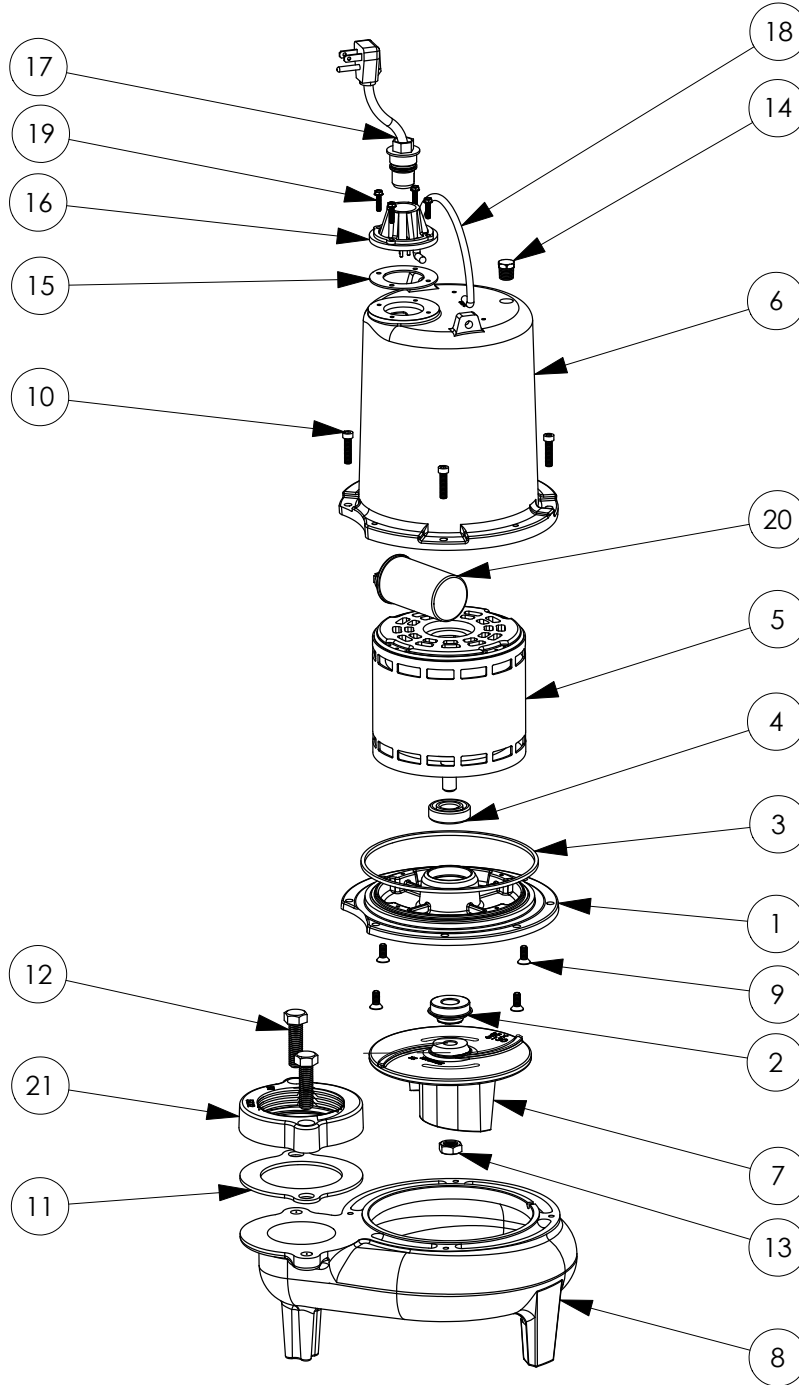

LE71M3

LE71M3 (B10)

LE71M3**LE71M3 (B10)**

#	PART #	DESCRIPTION	QTY	Note
1	510100R	MOTOR SUPPORT PLATE	1	
2	5120000	5/8 INCH UNITIZED SHAFT SEAL	1	[1]
3	5107000	MOTOR COVER SEALRING	1	[1]
4	5124000	BEARING	1	
5	5340000	MOTOR	1	
6	527700R	MOTOR COVER	1	
7	5130000	IMPELLER, CAST IRON	1	
8	510200R	VOLUTE HOUSING	1	
9	8018000	1/4-20 x 5/8 SLOTTED FLAT HEAD BOLT	4	
10	8091000	1/4-20 x 1 HEX SOCKET HEAD BOLT	4	
11	5129000	FLANGE GASKET, FITS 2" OR 3"	1	
12	8037000	1/2-13 x 1-3/4 STAINLESS STEEL BOLT	2	
13	8046000	1/2-20 HEX STAINLESS STEEL JAM NUT	1	
14	5071000	BRASS OIL PLUG	1	
15	5060000	CORD PLATE GASKET	1	
16	5014000	CORD PLATE	1	
17	K001010	POWER CORD, 115V, 10 FOOT CORD	1	
18	K001095	STAINLESS STEEL HANDLE	1	
19	8064000	#8-32 x 5/8 HEX WASHER HEAD SCREW	4	
20	51190F0	CAPACITOR	1	
21	K001222	3" DISCHARGE KIT	1	

PART NOTES:

[1] - Part requires factory authorized service. Contact Liberty Pumps at 1-800-543-2550

LE71M3

LE71M3 (B61)

LE71M3B61

LE71M3**LE71M3 (B61)**

#	PART #	DESCRIPTION	QTY	Note
1	532600R	MOTOR SUPPORT PLATE	1	
2	5120000	5/8 INCH UNITIZED SHAFT SEAL	1	[1]
3	5617000	O-RING	1	
4	5340000	MOTOR	1	
5	531400R	MOTOR COVER	1	
6	5130000	IMPELLER, CAST IRON	1	
7	531500R	VOLUTE HOUSING	1	
8	8018000	1/4-20 x 5/8 SLOTTED FLAT HEAD BOLT	4	
9	8091000	1/4-20 x 1 HEX SOCKET HEAD BOLT	4	
10	5129000	FLANGE GASKET, FITS 2" OR 3"	1	
11	K001222	3" DISCHARGE KIT	1	
12	8037000	1/2-13 x 1-3/4 STAINLESS STEEL BOLT	2	
13	8046000	1/2-20 HEX STAINLESS STEEL JAM NUT	1	
14	5071000	BRASS OIL PLUG	1	
15	5060000	CORD PLATE GASKET	1	
16	5014000	CORD PLATE	1	
17	K001010	POWER CORD, 115V, 10 FOOT CORD	1	
18	K001095	STAINLESS STEEL HANDLE	1	
19	8064000	#8-32 x 5/8 HEX WASHER HEAD SCREW	4	
20	51190F0	CAPACITOR	1	