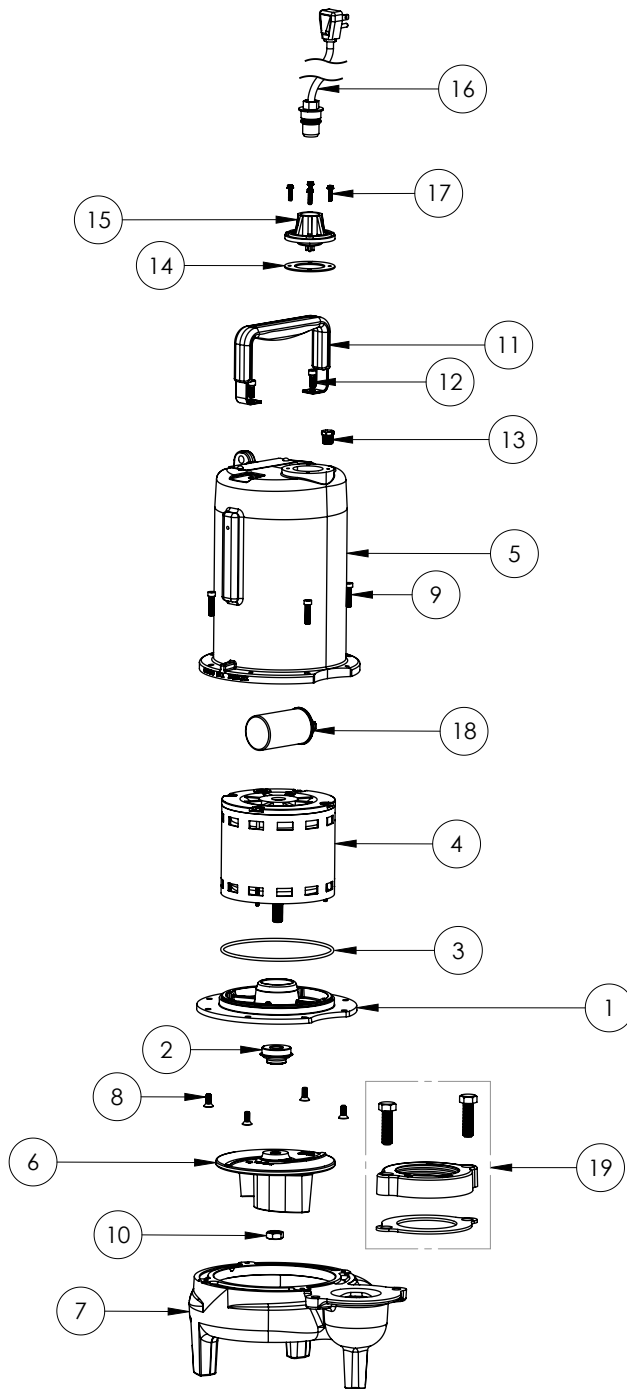

PART NOTES:

[1] - Part requires factory authorized service. Contact Liberty Pumps at 1-800-543-2550

LE71M3

LE71M3 (B62)

Liberty
Pumps

LE71M3**LE71M3 (B62)**

#	PART #	DESCRIPTION	QTY	Note
1	53260BR	MOTOR SUPPORT PLATE	1	
2	5120000	5/8 INCH UNITIZED SHAFT SEAL	1	[1]
3	5617000	O-RING	1	
4	5329000	MOTOR	1	[1]
5	531400R	MOTOR COVER	1	
6	5130000	IMPELLER, CAST IRON	1	
7	531500R	VOLUTE HOUSING	1	
8	8018000	1/4-20 x 5/8 SLOTTED FLAT HEAD BOLT	4	
9	8091000	1/4-20 x 1 HEX SOCKET HEAD BOLT	4	
10	5129000	FLANGE GASKET, FITS 2" OR 3"	1	
11	K001222	3" DISCHARGE KIT	1	
12	8037000	1/2-13 x 1-3/4 STAINLESS STEEL BOLT	2	
13	8046000	1/2-20 HEX STAINLESS STEEL JAM NUT	1	
14	5071000	BRASS OIL PLUG	1	
15	5060000	CORD PLATE GASKET	1	
16	5014000	CORD PLATE	1	
17	K001010	POWER CORD, 115V, 10 FOOT CORD	1	
18	K001095	STAINLESS STEEL HANDLE	1	
19	8064000	#8-32 x 5/8 HEX WASHER HEAD SCREW	4	
20	51190F0	CAPACITOR	1	

PART NOTES:

[1] - Part requires factory authorized service. Contact Liberty Pumps at 1-800-543-2550

LE71M3

LE71M3 (B71)

LE71M3**LE71M3 (B71)**

#	PART #	DESCRIPTION	QTY	Note
1	53260AR	MOTOR PLATE	1	
2	5120000	5/8 INCH UNITIZED SHAFT SEAL	1	[1]
3	5617000	O-RING	1	
4	5340200	MOTOR	1	[1]
5	531400R	MOTOR COVER	1	
6	5130000	IMPELLER, CAST IRON	1	
7	531500R	VOLUTE HOUSING	1	
8	8018000	1/4-20 x 5/8 SLOTTED FLAT HEAD BOLT	4	
9	8091000	1/4-20 x 1 HEX SOCKET HEAD BOLT	4	
10	8046000	1/2-20 HEX STAINLESS STEEL JAM NUT	1	
11	3411200	HANDLE	1	
12	8103000	SCREW 1/4-20x5/8" HX SKT SS	2	
13	5071000	BRASS OIL PLUG	1	
14	5060000	CORD PLATE GASKET	1	
15	5014000	CORD PLATE	1	
16	K001010	POWER CORD, 115V, 10 FOOT CORD	1	
17	8064000	#8-32 x 5/8 HEX WASHER HEAD SCREW	4	
18	51190F0	CAPACITOR	1	
19	K001222	3" DISCHARGE KIT	1	