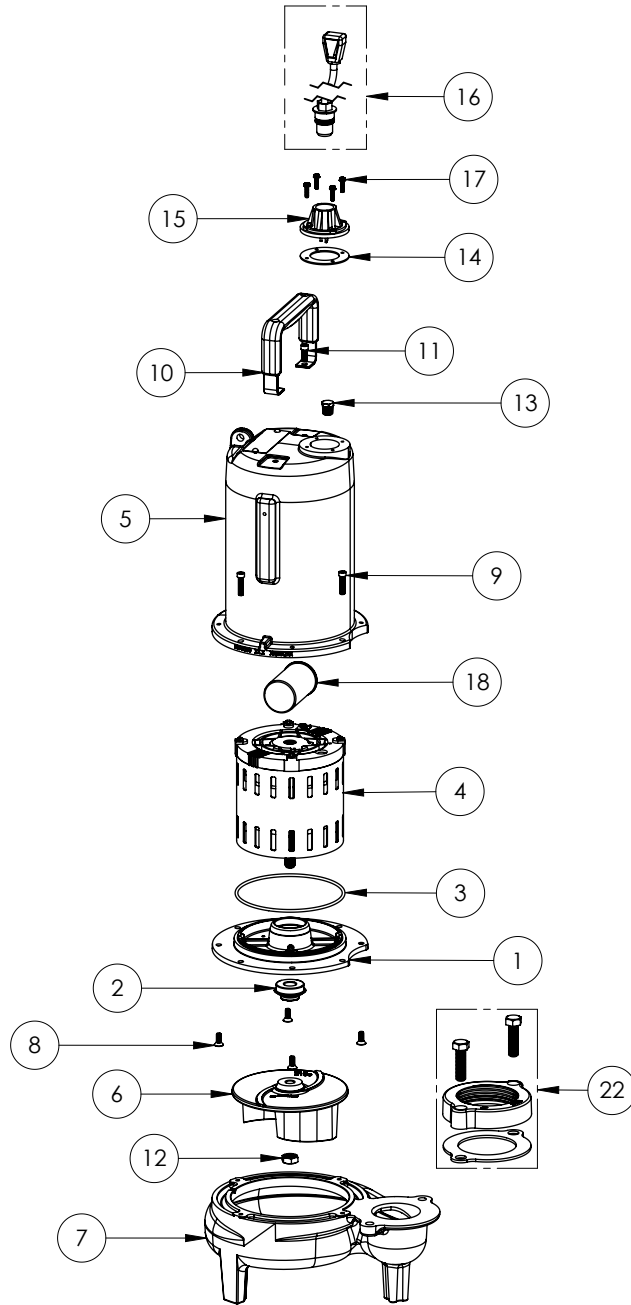

PART NOTES:

[1] - Part requires factory authorized service. Contact Liberty Pumps at 1-800-543-2550

LE71M3

LE71M3 (B71)

LE71M3**LE71M3 (B71)**

#	PART #	DESCRIPTION	QTY	Note
1	53260AR	MOTOR PLATE	1	
2	5120000	5/8 INCH UNITIZED SHAFT SEAL	1	[1]
3	5617000	O-RING	1	
4	5340200	MOTOR	1	[1]
5	531400R	MOTOR COVER	1	
6	5130000	IMPELLER, CAST IRON	1	
7	531500R	VOLUTE HOUSING	1	
8	8018000	1/4-20 x 5/8 SLOTTED FLAT HEAD BOLT	4	
9	8091000	1/4-20 x 1 HEX SOCKET HEAD BOLT	4	
10	8046000	1/2-20 HEX STAINLESS STEEL JAM NUT	1	
11	3411200	HANDLE	1	
12	8103000	SCREW 1/4-20x5/8" HX SKT SS	2	
13	5071000	BRASS OIL PLUG	1	
14	5060000	CORD PLATE GASKET	1	
15	5014000	CORD PLATE	1	
16	K001010	POWER CORD, 115V, 10 FOOT CORD	1	
17	8064000	#8-32 x 5/8 HEX WASHER HEAD SCREW	4	
18	51190F0	CAPACITOR	1	
19	K001222	3" DISCHARGE KIT	1	

PART NOTES:

[1] - Part requires factory authorized service. Contact Liberty Pumps at 1-800-543-2550

LE71M3

LE71M3 (B72)

Liberty
Pumps

LE71M3**LE71M3 (B72)**

#	PART #	DESCRIPTION	QTY	Note
1	53260BR	MOTOR SUPPORT PLATE	1	
2	5120000	5/8 INCH UNITIZED SHAFT SEAL	1	[1]
3	5617000	O-RING	1	
4	5329000	MOTOR	1	[1]
5	531400R	MOTOR COVER	1	
6	5130000	IMPELLER, CAST IRON	1	
7	531500R	VOLUTE HOUSING	1	
8	8018000	1/4-20 x 5/8 SLOTTED FLAT HEAD BOLT	4	
9	8091000	1/4-20 x 1 HEX SOCKET HEAD BOLT	4	
10	3411200	HANDLE	1	
11	8103000	SCREW 1/4-20x5/8" HX SKT SS	2	
12	8046000	1/2-20 HEX STAINLESS STEEL JAM NUT	1	
13	50710A0	PIPE PLUG, 1/4" HEX HD BRASS NPTF	1	
14	5060000	CORD PLATE GASKET	1	
15	5014000	CORD PLATE	1	
16	K001010	POWER CORD, 115V, 10 FOOT CORD	1	
17	8064000	#8-32 x 5/8 HEX WASHER HEAD SCREW	4	
18	51190F0	CAPACITOR	1	
22	K001222	3" DISCHARGE KIT	1	