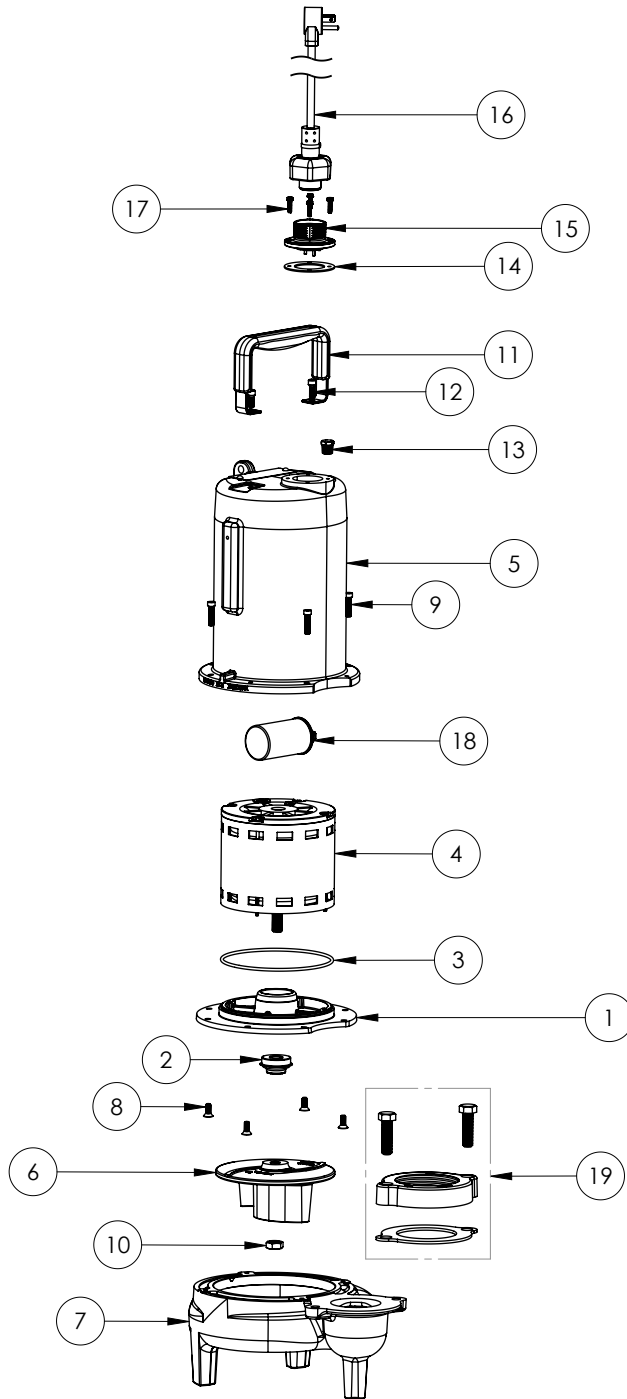

LE71M3-3 (B62)

LE71M3-3**LE71M3-3 (B62)**

#	PART #	DESCRIPTION	QTY	Note
1	53260BR	MOTOR SUPPORT PLATE	1	
2	5120000	5/8 INCH UNITIZED SHAFT SEAL	1	[1]
3	5617000	O-RING	1	
4	5329000	MOTOR	1	[1]
5	531400R	MOTOR COVER	1	
6	5130000	IMPELLER, CAST IRON	1	
7	531500R	VOLUTE HOUSING	1	
8	8018000	1/4-20 x 5/8 SLOTTED FLAT HEAD BOLT	4	
9	8091000	1/4-20 x 1 HEX SOCKET HEAD BOLT	4	
10	5129000	FLANGE GASKET, FITS 2" OR 3"	1	
11	K001222	3" DISCHARGE KIT	1	
12	8037000	1/2-13 x 1-3/4 STAINLESS STEEL BOLT	2	
13	8046000	1/2-20 HEX STAINLESS STEEL JAM NUT	1	
14	5071000	BRASS OIL PLUG	1	
15	5060000	CORD PLATE GASKET	1	
16	K001432	POWER CORD 58900C0, 115V, 35 FT.	1	
17	K001432	POWER CORD 58900C0, 115V, 35 FT.	1	
18	K001095	STAINLESS STEEL HANDLE	1	
19	8064000	#8-32 x 5/8 HEX WASHER HEAD SCREW	4	
20	51190F0	CAPACITOR	1	

PART NOTES:

[1] - Part requires factory authorized service. Contact Liberty Pumps at 1-800-543-2550

LE71M3-3 (B71)

LE71M3-3**LE71M3-3 (B71)**

#	PART #	DESCRIPTION	QTY	Note
1	53260AR	MOTOR PLATE	1	
2	5120000	5/8 INCH UNITIZED SHAFT SEAL	1	[1]
3	5617000	O-RING	1	
4	5340200	MOTOR	1	[1]
5	531400R	MOTOR COVER	1	
6	5130000	IMPELLER, CAST IRON	1	
7	531500R	VOLUTE HOUSING	1	
8	8018000	1/4-20 x 5/8 SLOTTED FLAT HEAD BOLT	4	
9	8091000	1/4-20 x 1 HEX SOCKET HEAD BOLT	4	
10	8046000	1/2-20 HEX STAINLESS STEEL JAM NUT	1	
11	3411200	HANDLE	1	
12	8103000	SCREW 1/4-20x5/8" HX SKT SS	2	
13	5071000	BRASS OIL PLUG	1	
14	5060000	CORD PLATE GASKET	1	
15	K001432	POWER CORD 58900C0, 115V, 35 FT.	1	
16	K001432	POWER CORD 58900C0, 115V, 35 FT.	1	
17	8064000	#8-32 x 5/8 HEX WASHER HEAD SCREW	4	
18	51190F0	CAPACITOR	1	
19	K001222	3" DISCHARGE KIT	1	