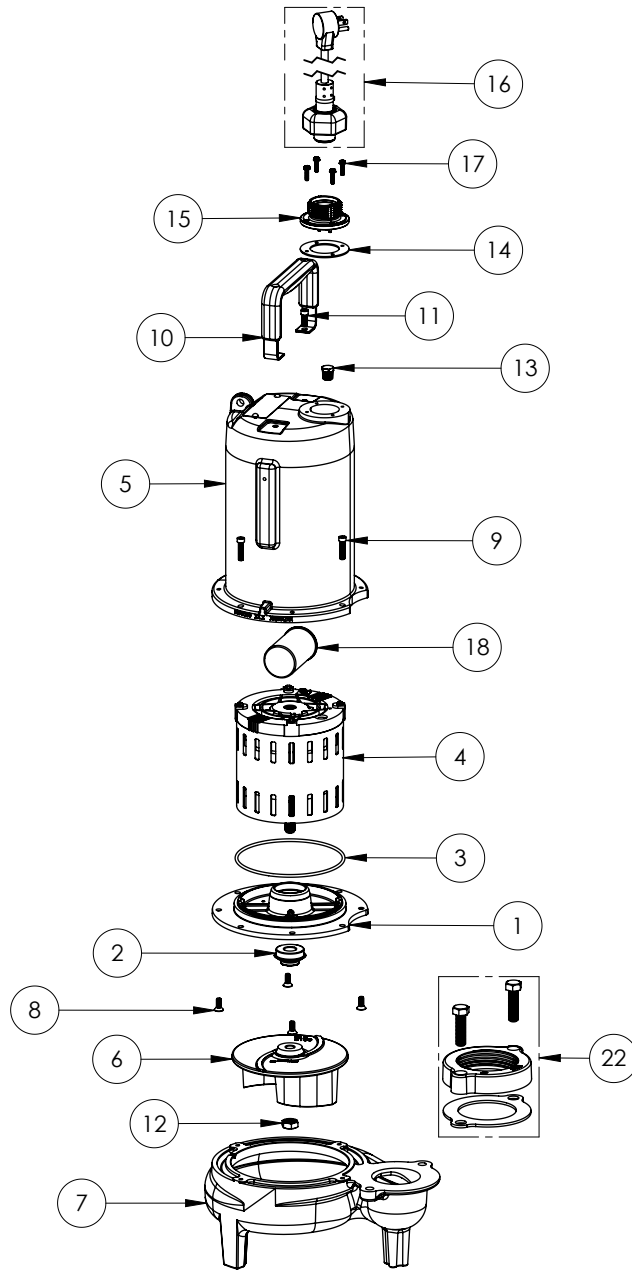

PART NOTES:

[1] - Part requires factory authorized service. Contact Liberty Pumps at 1-800-543-2550

LE71M3-3 (B71)

LE71M3-3**LE71M3-3 (B71)**

#	PART #	DESCRIPTION	QTY	Note
1	53260AR	MOTOR PLATE	1	
2	5120000	5/8 INCH UNITIZED SHAFT SEAL	1	[1]
3	5617000	O-RING	1	
4	5340200	MOTOR	1	[1]
5	531400R	MOTOR COVER	1	
6	5130000	IMPELLER, CAST IRON	1	
7	531500R	VOLUTE HOUSING	1	
8	8018000	1/4-20 x 5/8 SLOTTED FLAT HEAD BOLT	4	
9	8091000	1/4-20 x 1 HEX SOCKET HEAD BOLT	4	
10	8046000	1/2-20 HEX STAINLESS STEEL JAM NUT	1	
11	3411200	HANDLE	1	
12	8103000	SCREW 1/4-20x5/8" HX SKT SS	2	
13	5071000	BRASS OIL PLUG	1	
14	5060000	CORD PLATE GASKET	1	
15	K001432	POWER CORD 58900C0, 115V, 35 FT.	1	
16	K001432	POWER CORD 58900C0, 115V, 35 FT.	1	
17	8064000	#8-32 x 5/8 HEX WASHER HEAD SCREW	4	
18	51190F0	CAPACITOR	1	
19	K001222	3" DISCHARGE KIT	1	

PART NOTES:

[1] - Part requires factory authorized service. Contact Liberty Pumps at 1-800-543-2550

LE71M3-3 (B72)

LE71M3-3**LE71M3-3 (B72)**

#	PART #	DESCRIPTION	QTY	Note
1	53260BR	MOTOR SUPPORT PLATE	1	
2	5120000	5/8 INCH UNITIZED SHAFT SEAL	1	[1]
3	5617000	O-RING	1	
4	5329000	MOTOR	1	[1]
5	531400R	MOTOR COVER	1	
6	5130000	IMPELLER, CAST IRON	1	
7	531500R	VOLUTE HOUSING	1	
8	8018000	1/4-20 x 5/8 SLOTTED FLAT HEAD BOLT	4	
9	8091000	1/4-20 x 1 HEX SOCKET HEAD BOLT	4	
10	3411200	HANDLE	1	
11	8103000	SCREW 1/4-20x5/8" HX SKT SS	2	
12	8046000	1/2-20 HEX STAINLESS STEEL JAM NUT	1	
13	50710A0	PIPE PLUG, 1/4" HEX HD BRASS NPTF	1	
14	5060000	CORD PLATE GASKET	1	
15	5014000	CORD PLATE	1	
16	K001432	POWER CORD 58900C0, 115V, 35 FT.	1	
17	8064000	#8-32 x 5/8 HEX WASHER HEAD SCREW	4	
18	51190F0	CAPACITOR	1	
22	K001222	3" DISCHARGE KIT	1	