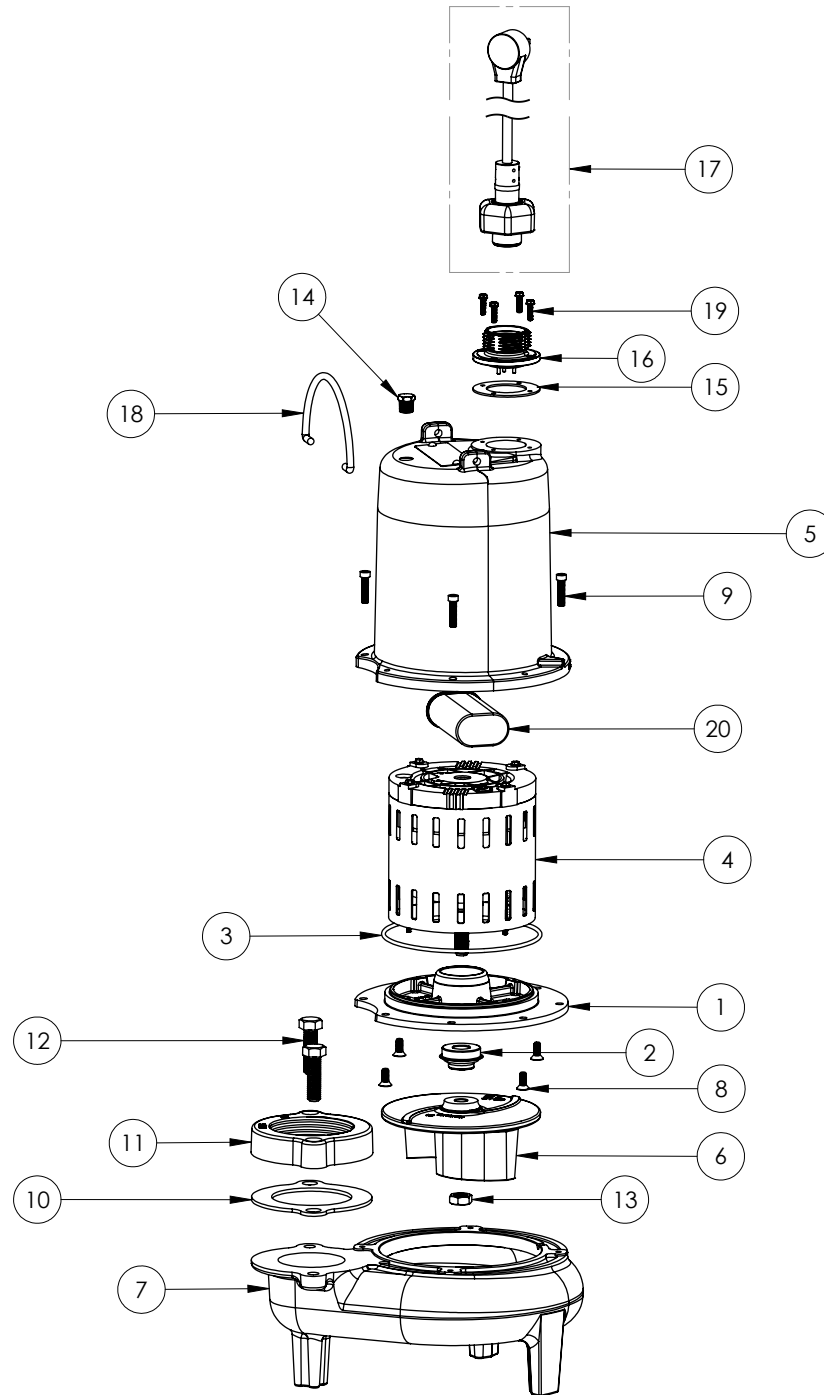

LE71M3-3 (B62)

LE71M3-3**LE71M3-3 (B62)**

#	PART #	DESCRIPTION	QTY	Note
1	53260BR	MOTOR SUPPORT PLATE	1	
2	5120000	5/8 INCH UNITIZED SHAFT SEAL	1	[1]
3	5617000	O-RING	1	
4	5329000	MOTOR	1	[1]
5	531400R	MOTOR COVER	1	
6	5130000	IMPELLER, CAST IRON	1	
7	531500R	VOLUTE HOUSING	1	
8	8018000	1/4-20 x 5/8 SLOTTED FLAT HEAD BOLT	4	
9	8091000	1/4-20 x 1 HEX SOCKET HEAD BOLT	4	
10	5129000	FLANGE GASKET, FITS 2" OR 3"	1	
11	K001222	3" DISCHARGE KIT	1	
12	8037000	1/2-13 x 1-3/4 STAINLESS STEEL BOLT	2	
13	8046000	1/2-20 HEX STAINLESS STEEL JAM NUT	1	
14	5071000	BRASS OIL PLUG	1	
15	5060000	CORD PLATE GASKET	1	
16	K001432	POWER CORD 58900C0, 115V, 35 FT.	1	
17	K001432	POWER CORD 58900C0, 115V, 35 FT.	1	
18	K001095	STAINLESS STEEL HANDLE	1	
19	8064000	#8-32 x 5/8 HEX WASHER HEAD SCREW	4	
20	51190F0	CAPACITOR	1	

PART NOTES:

[1] - Part requires factory authorized service. Contact Liberty Pumps at 1-800-543-2550

LE71M3-3 (B71)

LE71M3-3**LE71M3-3 (B71)**

#	PART #	DESCRIPTION	QTY	Note
1	53260AR	MOTOR PLATE	1	
2	5120000	5/8 INCH UNITIZED SHAFT SEAL	1	[1]
3	5617000	O-RING	1	
4	5340200	MOTOR	1	[1]
5	531400R	MOTOR COVER	1	
6	5130000	IMPELLER, CAST IRON	1	
7	531500R	VOLUTE HOUSING	1	
8	8018000	1/4-20 x 5/8 SLOTTED FLAT HEAD BOLT	4	
9	8091000	1/4-20 x 1 HEX SOCKET HEAD BOLT	4	
10	8046000	1/2-20 HEX STAINLESS STEEL JAM NUT	1	
11	3411200	HANDLE	1	
12	8103000	SCREW 1/4-20x5/8" HX SKT SS	2	
13	5071000	BRASS OIL PLUG	1	
14	5060000	CORD PLATE GASKET	1	
15	K001432	POWER CORD 58900C0, 115V, 35 FT.	1	
16	K001432	POWER CORD 58900C0, 115V, 35 FT.	1	
17	8064000	#8-32 x 5/8 HEX WASHER HEAD SCREW	4	
18	51190F0	CAPACITOR	1	
19	K001222	3" DISCHARGE KIT	1	